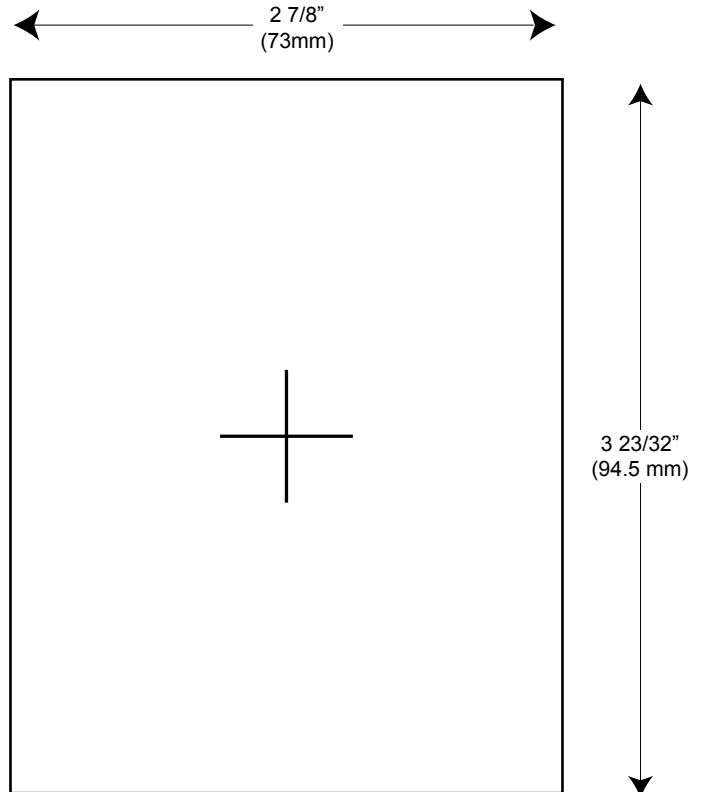

**RCL-50 / RCL-100**  
Remote Control Searchlight System  
Mounting Templates

Y1-03-0138-1 Rev. 6

Please Note: If mounting template is obtained from the ACR website, any electronic media or from a photocopy, please verify the dimensions of scale shown with an actual measuring device. Duplicate templates may not be of true 1:1 scale. Any deviation should be considered when using mounting template.

**SEARCH LIGHT MOUNTING TEMPLATE**

SCALE 1=1 ( in.)  
1=25.4 ( mm)

**URP-102 Point Pad**  
Surface Mount Template

**URP-102 Point Pad**  
Flush Mount Template  
Use U-Clamp to secure control switch

Learn more about marine lighting we have.