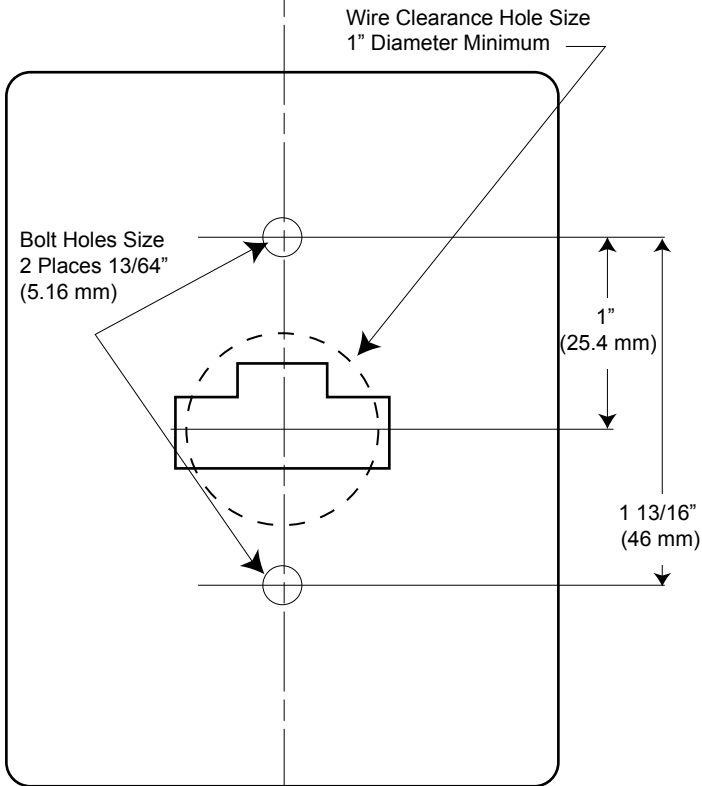

**RCL-50 / RCL-100**  
Remote Control Searchlight System  
Mounting Templates

Y1-03-0138-1 Rev. 6

Please Note: If mounting template is obtained from the ACR website, any electronic media or from a photocopy, please verify the dimensions of scale shown with an actual measuring device. Duplicate templates may not be of true 1:1 scale. Any deviation should be considered when using mounting template.

**SEARCH LIGHT MOUNTING TEMPLATE**

SCALE 1=1 ( in.)  
1=25.4 ( mm)

**URP-102 Point Pad**  
Surface Mount Template

**URP-102 Point Pad**  
Flush Mount Template  
Use U-Clamp to secure control switch

Learn more about marine lighting we have.