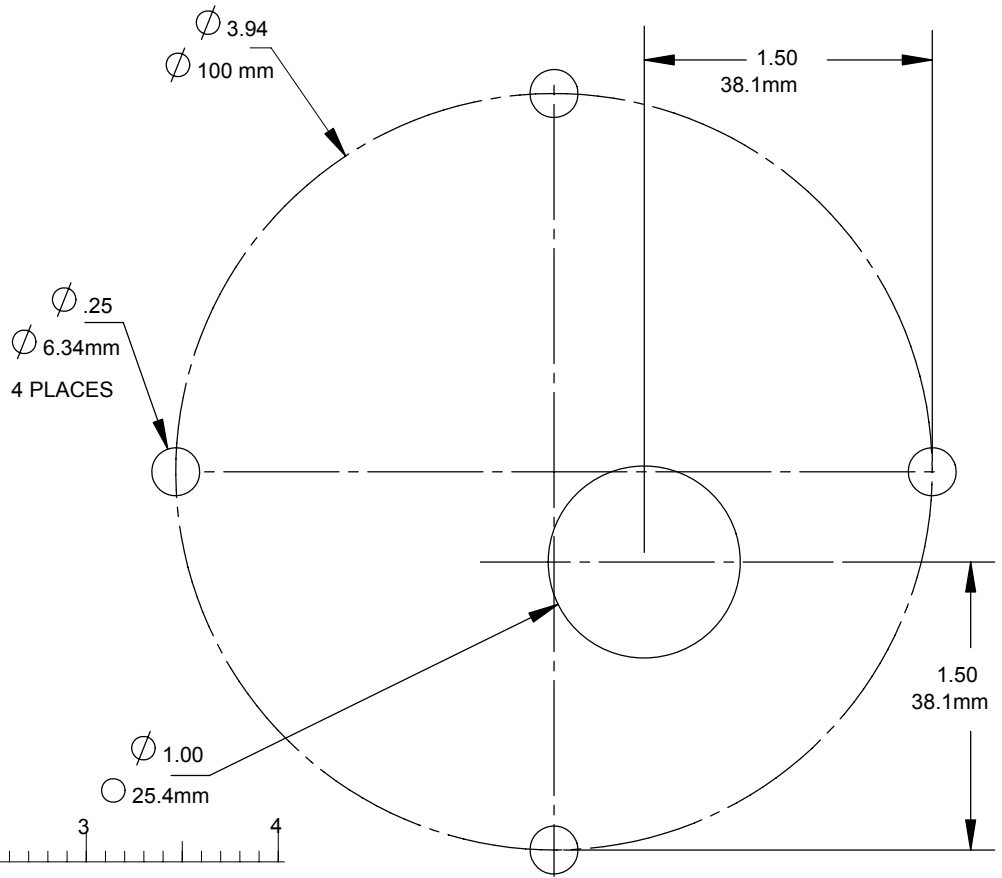

**RCL-50 / RCL-100**  
Remote Control Searchlight System  
Mounting Templates

Y1-03-0138-1 Rev. 6

Please Note: If mounting template is obtained from the ACR website, any electronic media or from a photocopy, please verify the dimensions of scale shown with an actual measuring device. Duplicate templates may not be of true 1:1 scale. Any deviation should be considered when using mounting template.

**SEARCH LIGHT MOUNTING TEMPLATE**

SCALE 1=1 ( in.)  
1=25.4 ( mm)

**URP-102 Point Pad**  
Surface Mount Template

**URP-102 Point Pad**  
Flush Mount Template  
Use U-Clamp to secure control switch

Learn more about marine lighting we have.