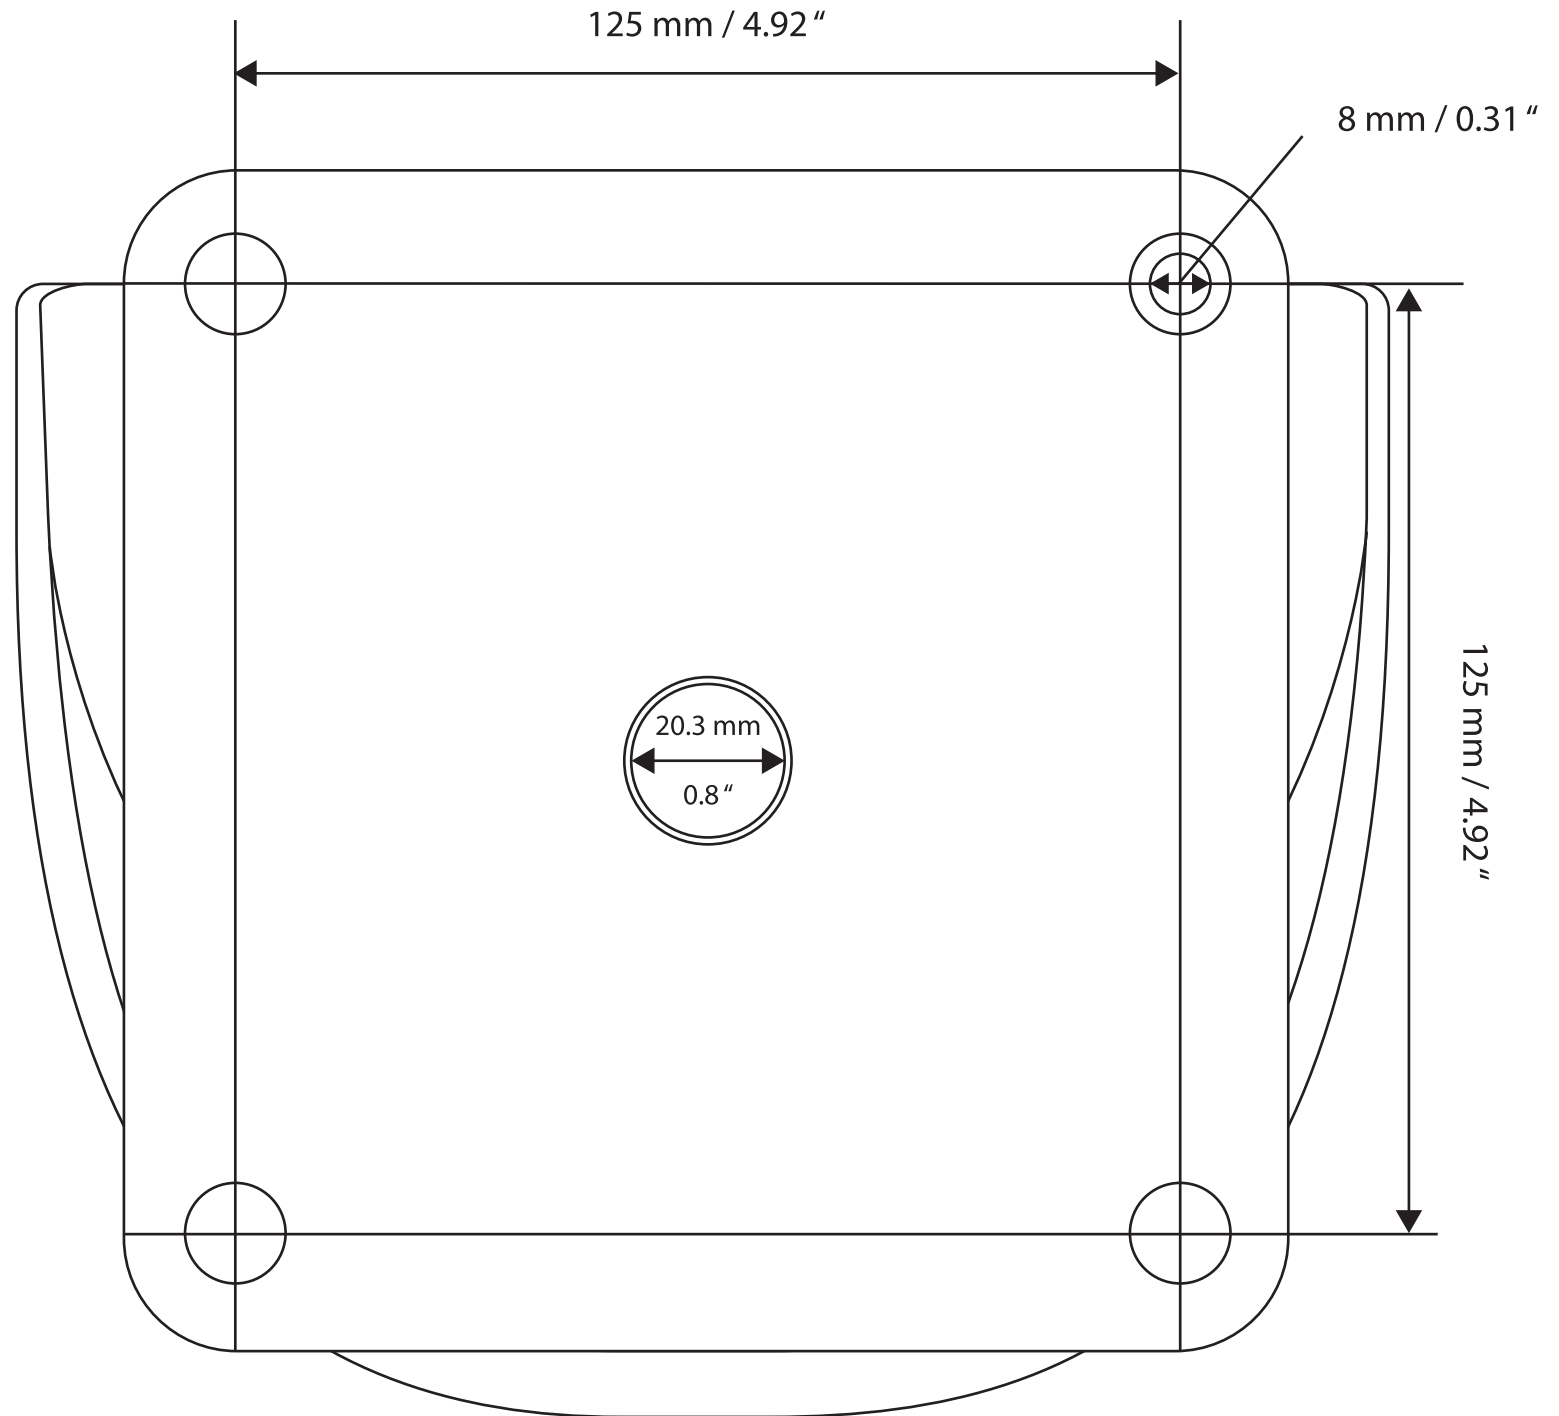

RCL-95

LED Searchlight -
Mounting Template

Units: mm / inches

Please Note: If mounting template is obtained from the ACR website, any electronic media or from a photocopy, please verify the dimensions of scale shown with an actual measuring device. Duplicate templates may not be of true 1:1 scale. Any deviation should be considered when using mounting template.

DASH MOUNTED WIRED JOYSTICK

Mounting Template

Please Note: If mounting template is obtained from the ACR website, any electronic media or from a photocopy, please verify the dimensions of scale shown with an actual measuring device. Duplicate templates may not be of true 1:1 scale. Any deviation should be be considered when using mounting template.

Units: mm / inches