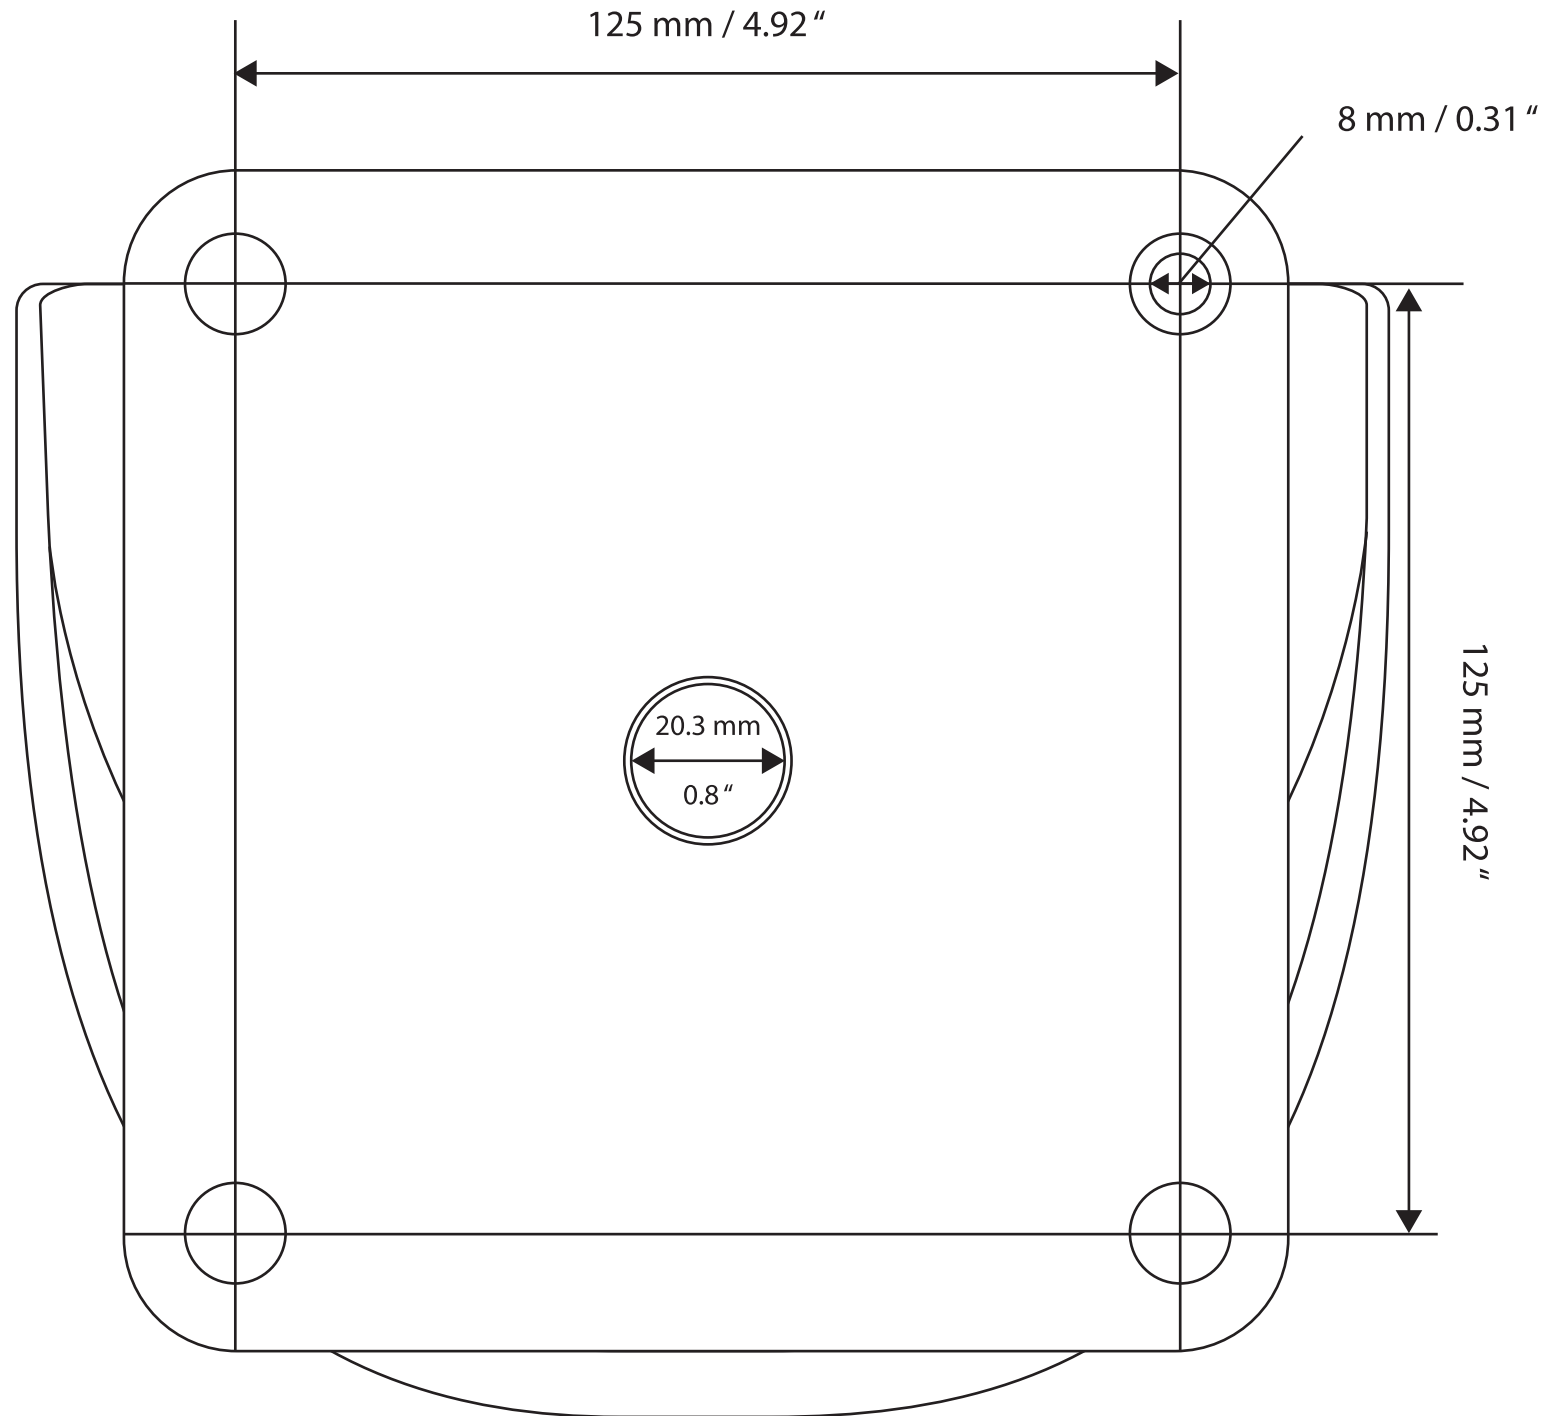

RCL-95

LED Searchlight -
Mounting Template

Units: mm / inches

Please Note: If mounting template is obtained from the ACR website, any electronic media or from a photocopy, please verify the dimensions of scale shown with an actual measuring device. Duplicate templates may not be of true 1:1 scale. Any deviation should be considered when using mounting template.