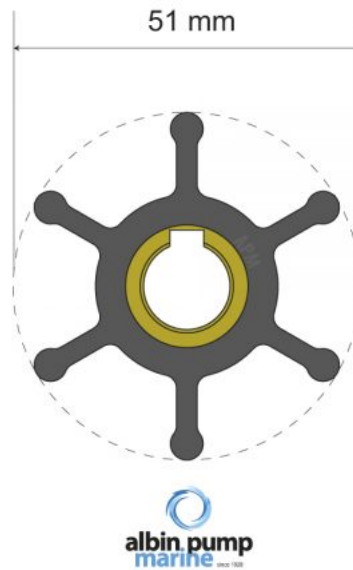

albin.pump
marine since 1928

Premium Impeller kit PN 06-01-007

Replaces JMP 7052-01, Jabsco 22799-0001, Yanmar 124223-42091

SKU: 06-01-007. Category: Pleasure Boat Impellers.

Weight *0,055 kg*

Dimensions *51 x 12,7 x 22 mm*