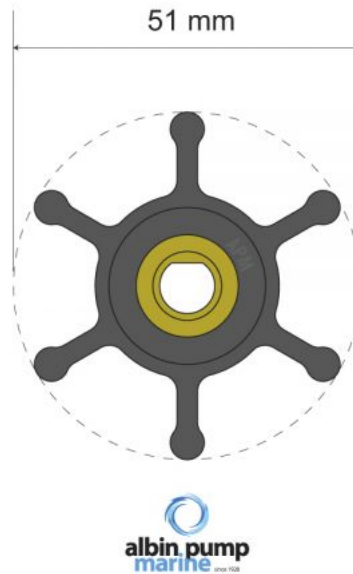

albin.pump
marine since 1928

Premium Impeller kit PN 06-01-008

Replaces JMP 7053-01, Jabsco 6303-0001, Johnson Pump 09-824P-1

SKU: 06-01-008. Category: Pleasure Boat Impellers.

Weight *0,055 kg*

Dimensions *51 x 8 x 22 mm*

Type *Copolymer Neoprene Original MC blend*

Certification *ISO 9001 Quality Guaranteed*
