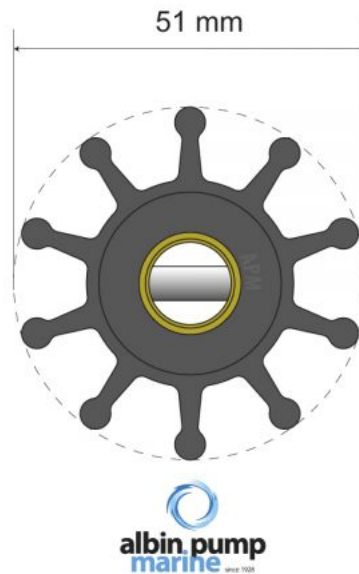

## Premium Impeller kit PN 06-01-010

Replaces JMP 7070-01, Jabsco 18653-0001

SKU: 06-01-010. Category: Pleasure Boat Impellers.

---

**Weight** *0,071 kg*

---

**Dimensions** *51 x 12 x 22 mm*

---