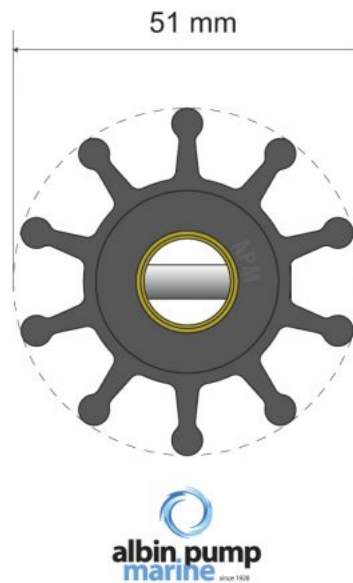

albin.pump
marine since 1928

Premium Impeller kit PN 06-01-011

Replaces JMP 7071-01, Jabsco 18673-0001

SKU: 06-01-011. Category: Pleasure Boat Impellers.

Weight *0,071 kg*

Dimensions *51 x 12,7 x 22 mm*

Type *Copolymer Neoprene Original MC blend*