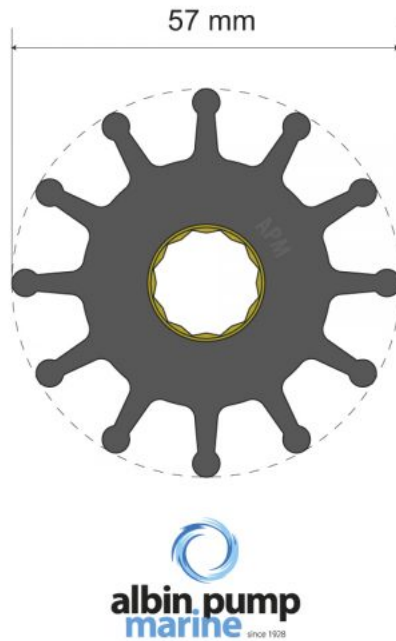

albin.pump
marine since 1928

Premium Impeller kit PN 06-01-012

Replaces JMP 7100-01, Jabsco 1210-0001, Johnson Pump 09-1027B-1, Volvo Penta 825940, Yanmar 129470-42530

SKU: 06-01-012. Category: Pleasure Boat Impellers.

Weight	<i>0,112 kg</i>
Dimensions	<i>57 x 16 x 31,5 mm</i>
Type	<i>Copolymer Neoprene Original MC blend</i>
Certification	<i>ISO 9001 Quality Guaranteed</i>
