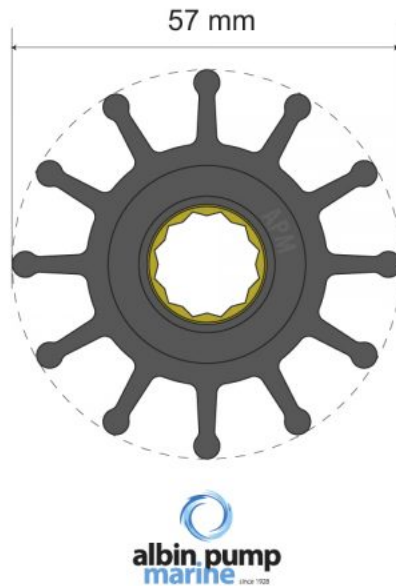

albin.pump
marine since 1928

Premium Impeller kit PN 06-01-014

Replaces JMP 7136-01, Jabsco 13554-0001, Johnson Pump 09-812B-1 (09-812BT-1), Volvo Penta 3588914

SKU: 06-01-014. Category: Pleasure Boat Impellers.

Weight *0,119 kg*

Dimensions *57 x 16 x 48,2 mm*

Type *Copolymer Neoprene Original MC blend*

Certification *ISO 9001 Quality Guaranteed*
