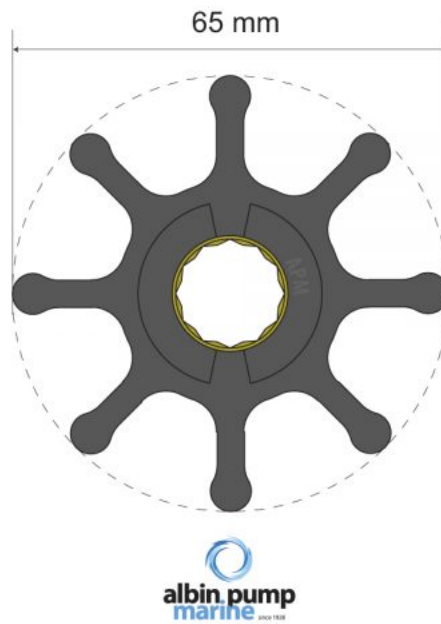

albin.pump
marine since 1928

Premium Impeller kit PN 06-01-017

Replaces JMP 7200-01, Jabsco 11979-0001, Yanmar 122610-42021

SKU: 06-01-017. Category: Pleasure Boat Impellers.

Weight *0,128 kg*

Dimensions *65 x 16 x 37 mm*

Type *Copolymer Neoprene Original MC blend*

Certification *ISO 9001 Quality Guaranteed*
