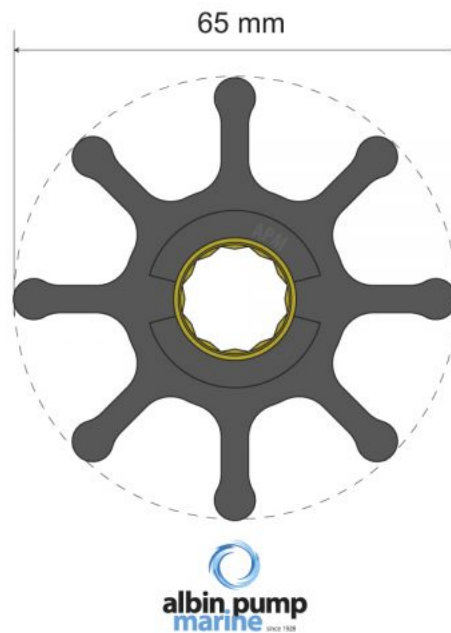

## Premium Impeller kit PN 06-01-021

Replaces JMP 7400-01, Jabsco 920-0001, Johnson Pump 09-1028B-1 (09-1028BT-1), Sherwood 18200K, Volvo Penta 877061, Yanmar 123325-42020 Neoprene Impeller APM# 06-01-021 used with Albin PN 05-03-031

SKU: 06-01-021. Categories: Pleasure Boat Impellers, Spare Parts.

---

**Weight**                      *0,176 kg*

---

**Dimensions**                *65 x 16 x 50 mm*

---

**Type**                            *Copolymer Neoprene Original MC blend*