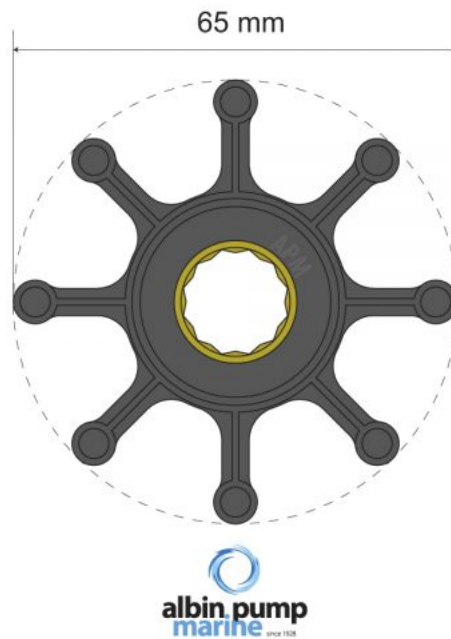

albin.pump
marine since 1928

Premium Impeller PN 06-02-024

Replaces JMP 7446-01, Jabsco 17018-0001, Volvo Penta 3593573

SKU: 06-02-024. Category: Commercial Boat Impellers.

Weight *0,261 kg*

Dimensions *65 x 16 x 76 mm*

Type *Copolymer Neoprene Original MC blend*

Certification *ISO 9001 Quality Guaranteed*
