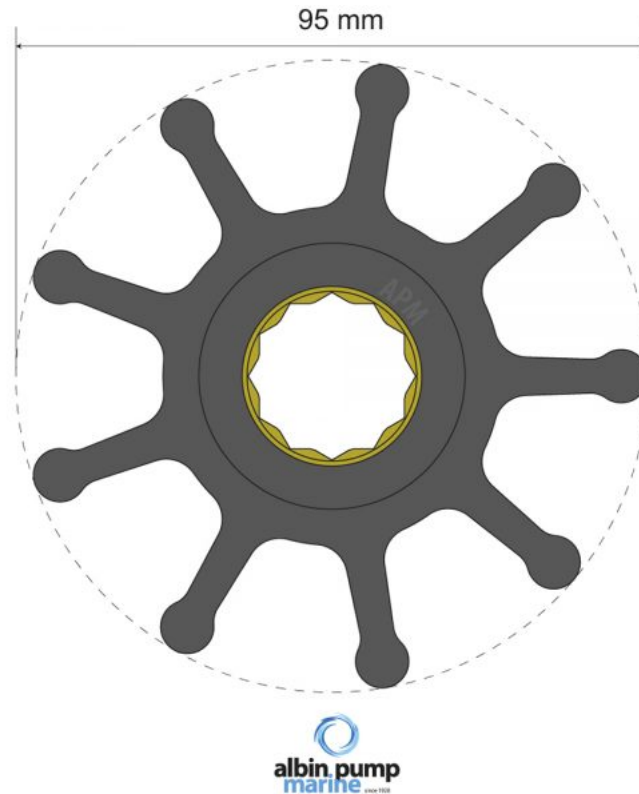

albin.pump
marine since 1928

Premium Impeller PN 06-02-027

Replaces JMP 8000-01, Jabsco 836-0001, Johnson Pump 09-1029B

SKU: 06-02-027. Category: Commercial Boat Impellers.

Weight 0,442 kg

Dimensions 95 x 25 x 63 mm

Type Copolymer Neoprene Original MC blend

Certification ISO 9001 Quality Guaranteed
