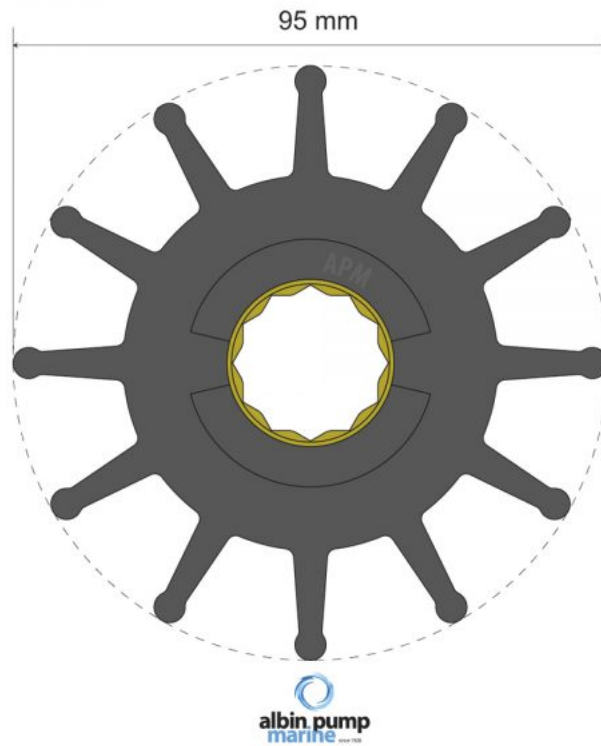

albin.pump
marine since 1928

Premium Impeller PN 06-02-028

Replaces JMP 8100-01, Jabsco 17935-0001, Johnson Pump 09-819B, Volvo Penta 875660

SKU: 06-02-028. Category: Commercial Boat Impellers.

Weight 0,474 kg

Dimensions 95 x 25 x 63 mm

Type Copolymer Neoprene Original MC blend

Certification ISO 9001 Quality Guaranteed