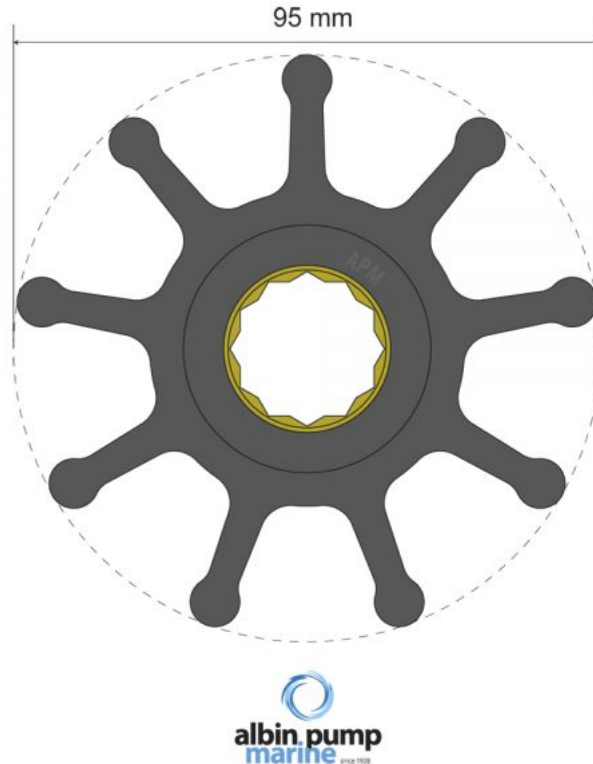

## Premium Impeller PN 06-02-029

Replaces JMP 8200-01, Jabsco 6760-0001, Johnson Pump 09-802B, Volvo Penta 842857, Yanmar 125613-42762

SKU: 06-02-029. Category: Commercial Boat Impellers.

---

**Weight**                      *0,586 kg*

---

**Dimensions**                *95 x 25 x 88,8 mm*

---

**Type**                            *Copolymer Neoprene Original MC blend*

---

**Certification**                *ISO 9001 Quality Guaranteed*

---