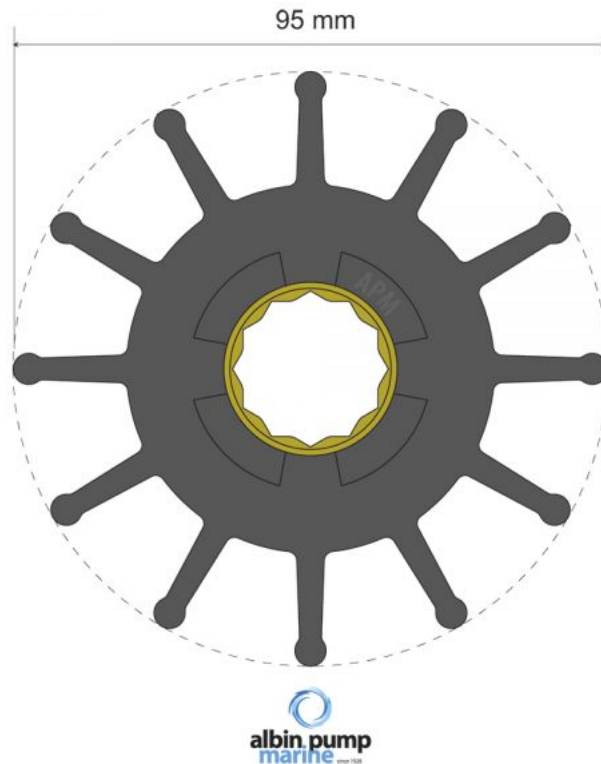

albin.pump
marine since 1928

Premium Impeller PN 06-02-032

Replaces JMP 8326-01, Jabsco 17938-0001, Volvo Penta 3830459

SKU: 06-02-032. Category: Commercial Boat Impellers.

Weight 0,665 kg

Dimensions 95 x 25 x 95 mm

Type Copolymer Neoprene Original MC blend

Certification ISO 9001 Quality Guaranteed
