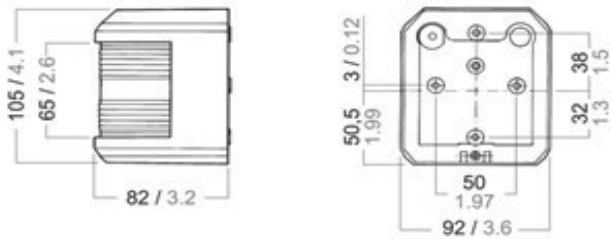

Series 41
3543102000

41 STARBOARD, 12 V, BLACK, SIDE-MOUNT

This is a sample image. This article may be of different colour or otherwise differ from the image displayed.

These navigation lights are designed for direct mounting on sailboats and powerboats. This series is available for all markets worldwide.

Drawings