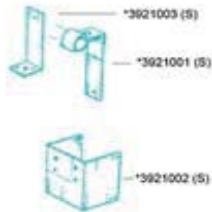

Gehäuse weiss

- 90400002 12V/25W
- 90400003 24V/25W
- 90400005 12V/10W
- 90400008 24V/10W
- 90400306 12V/35W
- 90400307 12V/50W Halogen
- 90400308 24V/50W

*Accessories / Zubehör