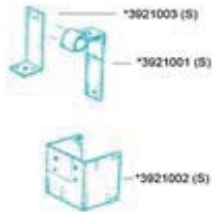

Gehäuse schwarz

- E-8354370000
- E-8354470000
- E-8354270000
- E-8354070000
- E-8354170000
- E-8354170000

Gehäuse weiss