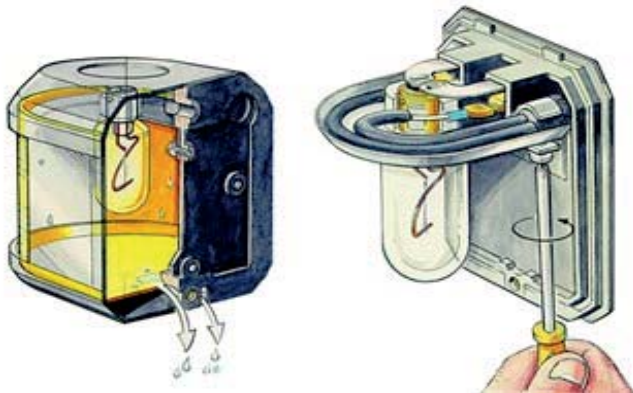

Drawings

Gehäuse schwarz

- E-8354370000
- E-8354470000
- E-8354270000
- E-8354070000
- E-8354170000
- E-8354170000

Gehäuse weiss

- 90400002 12V/25W
- 90400003 24V/25W
- 90400005 12V/10W
- 90400008 24V/10W
- 90400306 12V/35W
- 90400307 12V/50W Halogen
- 90400308 24V/50W

*Accessories / Zubehör