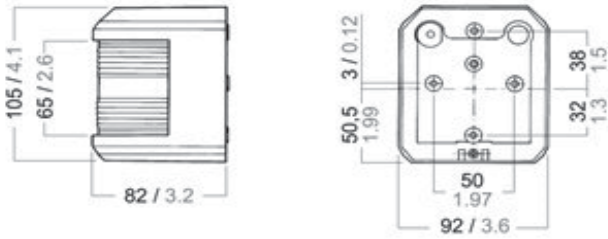

Dimensions

Height (mm)	1 0 5
Net weight (kg)	0, 3
Width (mm)	9 2
Gross weight (kg)	0, 4 0 8
Depth (mm)	8 2

Body

Colour of body	Black
Body material	Polycarbonate

Optic

Angle of visibility (°)	112.5 (Port/Starboard)
Visibility (nm)	2
Material of diffuser	Plastic

Remarks

Remarks	For ships < 50 m / < 164 ft.
---------	------------------------------

Series 41
3544202000

41 PORT, 12 V, BLACK, SIDE-MOUNT

Navigation lights for direct mounting. This series is available for all markets worldwide.

Drawings

Series 41
3544202000

41 PORT, 12 V, BLACK, SIDE-MOUNT

Navigation lights for direct mounting. This series is available for all markets worldwide.

Drawings

Gehäuse schwarz

- E-8354370000
- E-8354470000
- E-8354270000
- E-8354070000
- E-8354170000
- E-8354170000