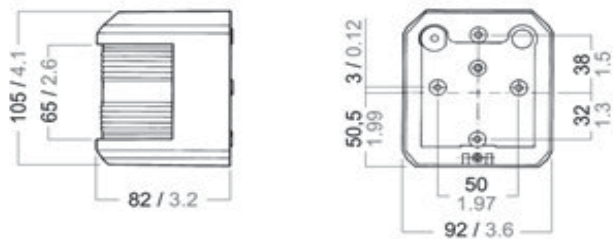

Series 41
3540002000

41 MASTHEAD, 12 V, BLACK, SIDE-MOUNT

This is a sample image. This article may be of different colour or otherwise differ from the image displayed.

These navigation lights are designed for direct mounting on sailboats and powerboats. This series is available for all markets worldwide.

Drawings