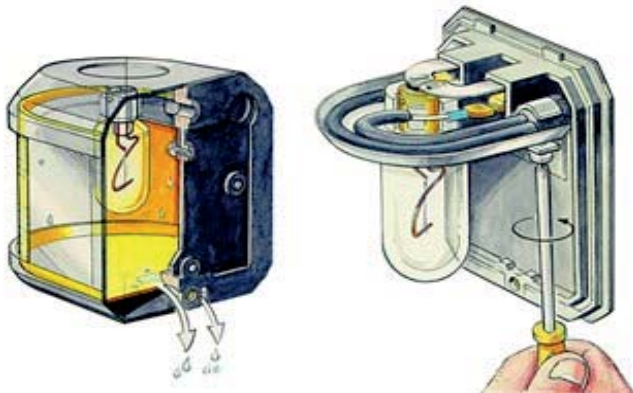

Drawings

Gehäuse schwarz

- E-8354370000
- E-8354470000
- E-8354270000
- E-8354070000
- E-8354170000
- E-8354170000

Gehäuse weiss

- 90400002 12V/25W
- 90400003 24V/25W
- 90400005 12V/10W
- 90400008 24V/10W
- 90400006 12V/35W
- 90400007 12V/50W Halogen
- 90400008 24V/50W

*Accessories / Zubehör