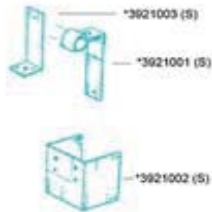

Gehäuse weiss

- 90400002 12V/25W
- 90400003 24V/25W
- 90400005 12V/10W
- 90400008 24V/10W
- 90400006 12V/35W
- 90400007 12V/50W Halogen
- 90400008 24V/50W

*Accessories / Zubehör