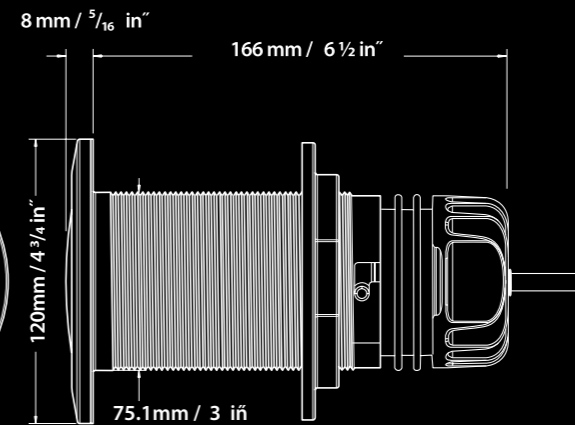

GEN 4 12 Series

Bigger, better, brighter: as part of the iconic thru-hull range, the 12 Series is a serious light designed to illuminate larger boats.

The 12 Series is a larger thru-hull option. This powerful light is capable of packing a serious punch. Like the famous 6 Series, the 12 Series has a corrosion-proof, injection-molded, patented polymer housing and is internally driven and maintainable. Available in Ultra Blue and Brilliant White, this product is recommended for boats from 12 metres (40 feet) to 30 metres (100 feet). As part of the Thru-Hull range, the 12 Series features Aqualuma's 6 year housing warranty with a 3 year warranty on internals.

Technical Specifications

- Gen 4 LED technology
- 3 year warranty on internals
- 6 year housing warranty
- Patented, High-Tech chemically resistant polymer housing
- Internally serviceable and upgradable
- 12 or 24 volt dc
- Current draw of less than 2.0 amps @ 12 volt or 1.0 amp @ 24 volt
- No bonding to anodes required
- Meets world EMI standard
- No lens seals to deteriorate or leak
- Serviceable driver module
- 3.7 metre (12 feet) of tinned marine cable
- Easy low cost 2-wire installation
- 75mm/3" thru-hull fitting
- External ignition protection
- Throws both a deep penetrating and wide flat beam of light from the one unit
- All new combination optic with increased horizontal spread

Brilliant White

- Color temperature 9000 to 10000 degrees Kelvin (the colder the white the further it travels in water)
- Fixture Lumens : 1525 lm
- Fixture Lumens Lowlight Conditions : 3608 lm

Ultra Blue

- Color temperature 470nm (the color that travels further in salt water than any other)
- Fixture Lumens : 570 lm
- Fixture Lumens Lowlight Conditions : 9990 lm

Rely on premium marine lighting by Aqualuma if you're looking for quality and efficiency.