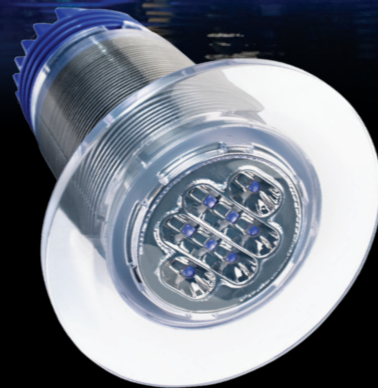

GEN 4 12 Series

Bigger, better, brighter: as part of the iconic thru-hull range, the 12 Series is a serious light designed to illuminate larger boats.

The 12 Series is a larger thru-hull option. This powerful light is capable of packing a serious punch. Like the famous 6 Series, the 12 Series has a corrosion-proof, injection-molded, patented polymer housing and is internally driven and maintainable. Available in Ultra Blue and Brilliant White, this product is recommended for boats from 12 metres (40 feet) to 30 metres (100 feet). As part of the Thru-Hull range, the 12 Series features Aqualuma's 6 year housing warranty with a 3 year warranty on internals.

Technical Specifications

- Gen 4 LED technology
- 3 year warranty on internals
- 6 year housing warranty
- Patented, High-Tech chemically resistant polymer housing
- Internally serviceable and upgradable
- 12 or 24 volt dc
- Current draw of less than 2.0 amps @ 12 volt or 1.0 amp @ 24 volt
- No bonding to anodes required
- Meets world EMI standard
- No lens seals to deteriorate or leak
- Serviceable driver module
- 3.7 metre (12 feet) of tinned marine cable
- Easy low cost 2-wire installation
- 75mm/3" thru-hull fitting
- External ignition protection
- Throws both a deep penetrating and wide flat beam of light from the one unit
- All new combination optic with increased horizontal spread

Brilliant White

- Color temperature 9000 to 10000 degrees Kelvin (the colder the white the further it travels in water)
- Fixture Lumens : 1525 lm
- Fixture Lumens Lowlight Conditions : 3608 lm

Ultra Blue