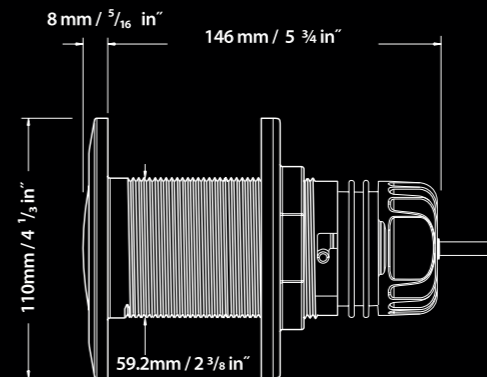

GEN 4 6 Series

The iconic 3 Series has doubled in output but not in size. All grown up into the amazing, new GEN 4, 6 Series.

Designed with long life in mind, the all new 6 Series is corrosion-proof and features Aqualuma's injection-moulded, patented polymer housing – the most sophisticated material in underwater lighting available. The 6 Series is fully serviceable and upgradable without the need for haul out. Available in Ultra Blue and Brilliant White, this product is recommended for boats ranging from 6 metres (20 feet) to 13 metres (45 feet). As part of the thru-hull range, the 6 Series features Aqualuma's 6 year housing warranty with a 3 year warranty on internals.

Technical Specifications

- Gen 4 LED technology
- 3 year warranty on internals
- 6 year housing warranty
- Patented, High-Tech chemically resistant polymer housing
- No lens seal to leak, low heat emission
- Low power consumption: 12 or 24 volt dc approx. 1 amp per light @ 12 volt or 0.5 of an amp @ 24 volt
- Internally serviceable and upgradable without haul-out
- Can be operated in or out of the water
- No bonding to anodes required
- Reverse polarity protected
- External ignition protection
- Serviceable driver module
- Each light comes with 3.7 metres (12 feet) of cable
- Easy and low cost 2-wire installation
- 60mm/2 3/8" thru-hull fitting
- Meets World EMI standard
- All new combination optic with increased horizontal spread

Brilliant White

- Color temperature 9000 to 10000 degrees Kelvin (the colder the white the further it travels in water)
- Fixture Lumens : 770 lm
- Fixture Lumens Lowlight Conditions : 1725 lm

Ultra Blue

- Color temperature 470nm (the color that travels further in salt water than any other)
- Fixture Lumens : 295 lm
- Fixture Lumens Lowlight Conditions : 4900 lm

Rely on premium marine lighting by Aqualuma if you're looking for quality and efficiency.