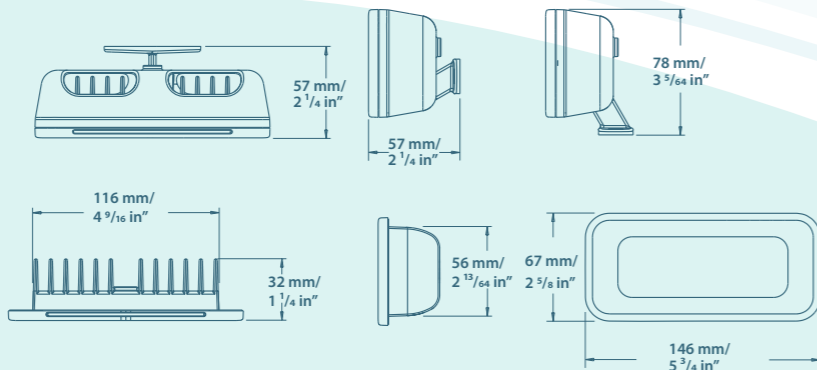

## Technical Specifications

- Cable length 2 metres (6 feet)
- Current draw less than 2 amps @ 12 volt dc
- Reverse polarity protected
- Available in flush or bracket mount
- 8000k White
- Long life, high output 12 LED light engine
- White or S/S bezel
- Can accept 12 or 24 volt dc
- Recommended for any vessel where quality deck lighting is essential
- Powder coated aluminium housing with scratch resistant polymer lens
- Very wide beam to illuminate large areas
- 2 year warranty

# SPREADER LIGHT 12

THE NEW SL12 COMES IN TWO VERSIONS: FLUSH MOUNT AND BRACKET MOUNT ALLOWING FUNCTIONALITY AND SMOOTH STYLING FOR A WIDE RANGE OF APPLICATIONS.

The very powerful SL12 has built in thermo control to monitor heat and will automatically ramp itself down if left on during excessively hot days.

The SL12 is available in flush or bracket mount versions. Either are easy to install, offering a fantastic output and neat appearance. Manufactured in marine grade aluminium and powder coated with a stainless steel or white bezel.