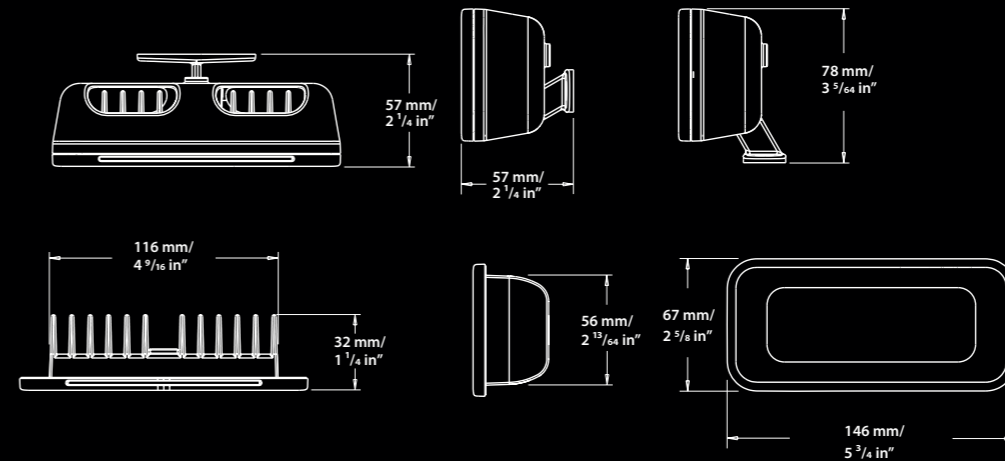

# Spreader Light 12

The new SL12 comes in two versions; Flush Mount and Bracket Mount allowing functionality and smooth styling for a wide range of applications.

The very powerful SL12 has built in thermo control to monitor heat and will automatically ramp itself down if left on during excessively hot days. The SL12 is available in flush or bracket mount versions. Both versions of the light are easy to install, offering a fantastic output and a neat appearance. Manufactured in marine grade aluminium and powder coated with a stainless steel or white bezel.

## Technical Specifications

- Cable length 2 metres (6 feet)
- Current draw less than 2 amps @ 12 volt dc
- Reverse polarity protected
- Available in flush or bracket mount
- 8000k White
- Long life, high output 12 LED light engine
- White or S/S bezel
- Can accept 12 or 24 volt dc
- Recommended for any vessel where quality deck lighting is essential
- Powder coated aluminium housing with scratch resistant polymer lens
- Very wide beam to illuminate large areas
- 2 year warranty