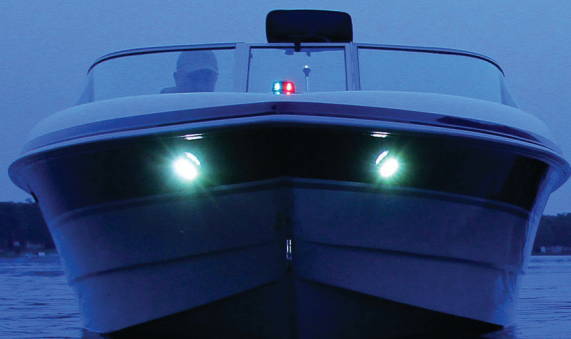

NEW FOR
2012

10
YEAR
WARRANTY

SURFACE MOUNT **LED DOCKING LIGHTS**

Safe docking made simple and sophisticated.

- Easy, do-it-yourself installation with virtually no hull intrusion
- Small light size allows for a clean look and variety of mounting options
- Available with a Stainless Steel or Black Powder Coat bezel

 **attwood®**

SURFACE MOUNT LED DOCKING LIGHTS

BRIGHTER LIGHT & WIDER BEAM

Compared to its 55-watt halogen competition, the Attwood Surface Mount LED Docking Light draws a fraction of the power while producing a brighter output. The Attwood product also transmits light in a much broader pattern as opposed to a narrow beam generated by today's competitors. Simply put, Attwood's docking light performs like a true "docking light" instead of a narrow-beam headlight.

LONGER LASTING

Backed by a 10-year warranty, Attwood's LED Docking Light is designed and tested for extreme conditions. Attwood used only the highest grade Stainless Steel and aluminum components to ensure the product is resistant to corrosion. The rubber gasket provided creates a barrier that protects your hull from water entry, ensures the light is watertight and keeps all electrical components fully sealed.

No Hole Saw Required

Only a small hole for wiring and three (3) screws for attachment required

EASIER SURFACE MOUNT INSTALLATION

Power draw and performance are important, but what about assembly? At 1.2" thick, the lights are designed to be mounted directly to the surface of the hull. With only a small hole for wiring and three (3) screws for attachment, Attwood's surface mount design makes installation quick and uncomplicated. This new LED Docking Light allows for fewer hull cuts and minimal intrusion while producing results that are reliable and attractive.