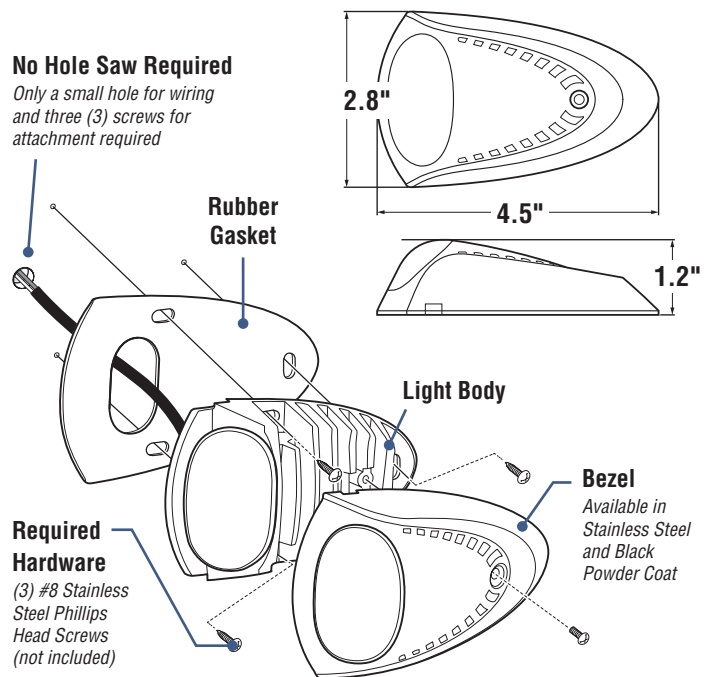

 **attwood®**

SURFACE MOUNT LED DOCKING LIGHTS

BRIGHTER LIGHT & WIDER BEAM

Compared to its 55-watt halogen competition, the Attwood Surface Mount LED Docking Light draws a fraction of the power while producing a brighter output. The Attwood product also transmits light in a much broader pattern as opposed to a narrow beam generated by today's competitors. Simply put, Attwood's docking light performs like a true "docking light" instead of a narrow-beam headlight.

LONGER LASTING

Backed by a 10-year warranty, Attwood's LED Docking Light is designed and tested for extreme conditions. Attwood used only the highest grade Stainless Steel and aluminum components to ensure the product is resistant to corrosion. The rubber gasket provided creates a barrier that protects your hull from water entry, ensures the light is watertight and keeps all electrical components fully sealed.

No Hole Saw Required

Only a small hole for wiring and three (3) screws for attachment required

EASIER SURFACE MOUNT INSTALLATION

Power draw and performance are important, but what about assembly? At 1.2" thick, the lights are designed to be mounted directly to the surface of the hull. With only a small hole for wiring and three (3) screws for attachment, Attwood's surface mount design makes installation quick and uncomplicated. This new LED Docking Light allows for fewer hull cuts and minimal intrusion while producing results that are reliable and attractive.