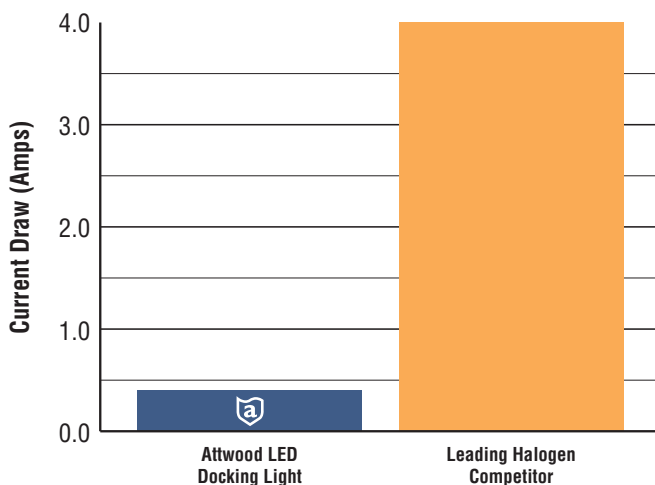

NEW FOR
2012

10
YEAR
WARRANTY

SURFACE MOUNT **LED DOCKING LIGHTS**

Safe docking made simple and sophisticated.

- Easy, do-it-yourself installation with virtually no hull intrusion
- Small light size allows for a clean look and variety of mounting options
- Available with a Stainless Steel or Black Powder Coat bezel

 **attwood®**

SURFACE MOUNT LED DOCKING LIGHTS

BRIGHTER LIGHT & WIDER BEAM

Compared to its 55-watt halogen competition, the Attwood Surface Mount LED Docking Light draws a fraction of the power while producing a brighter output. The Attwood product also transmits light in a much broader pattern as opposed to a narrow beam generated by today's competitors. Simply put, Attwood's docking light performs like a true "docking light" instead of a narrow-beam headlight.

LONGER LASTING

Backed by a 10-year warranty, Attwood's LED Docking Light is designed and tested for extreme conditions. Attwood used only the highest grade Stainless Steel and aluminum components to ensure the product is resistant to corrosion. The rubber gasket provided creates a barrier that protects your hull from water entry, ensures the light is watertight and keeps all electrical components fully sealed.

No Hole Saw Required

Only a small hole for wiring and three (3) screws for attachment required

EASIER SURFACE MOUNT INSTALLATION

Power draw and performance are important, but what about assembly? At 1.2" thick, the lights are designed to be mounted directly to the surface of the hull. With only a small hole for wiring and three (3) screws for attachment, Attwood's surface mount design makes installation quick and uncomplicated. This new LED Docking Light allows for fewer hull cuts and minimal intrusion while producing results that are reliable and attractive.