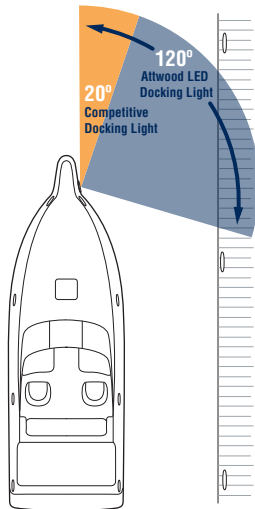

NEW FOR
2012

10
YEAR
WARRANTY

SURFACE MOUNT **LED DOCKING LIGHTS**

Safe docking made simple and sophisticated.

- Easy, do-it-yourself installation with virtually no hull intrusion
- Small light size allows for a clean look and variety of mounting options
- Available with a Stainless Steel or Black Powder Coat bezel

 **attwood®**

SURFACE MOUNT LED DOCKING LIGHTS

BRIGHTER LIGHT & WIDER BEAM

Compared to its 55-watt halogen competition, the Attwood Surface Mount LED Docking Light draws a fraction of the power while producing a brighter output. The Attwood product also transmits light in a much broader pattern as opposed to a narrow beam generated by today's competitors. Simply put, Attwood's docking light performs like a true "docking light" instead of a narrow-beam headlight.

LONGER LASTING

Backed by a 10-year warranty, Attwood's LED Docking Light is designed and tested for extreme conditions. Attwood used only the highest grade Stainless Steel and aluminum components to ensure the product is resistant to corrosion. The rubber gasket provided creates a barrier that protects your hull from water entry, ensures the light is watertight and keeps all electrical components fully sealed.

No Hole Saw Required

Only a small hole for wiring and three (3) screws for attachment required

EASIER SURFACE MOUNT INSTALLATION

Power draw and performance are important, but what about assembly? At 1.2" thick, the lights are designed to be mounted directly to the surface of the hull. With only a small hole for wiring and three (3) screws for attachment, Attwood's surface mount design makes installation quick and uncomplicated. This new LED Docking Light allows for fewer hull cuts and minimal intrusion while producing results that are reliable and attractive.