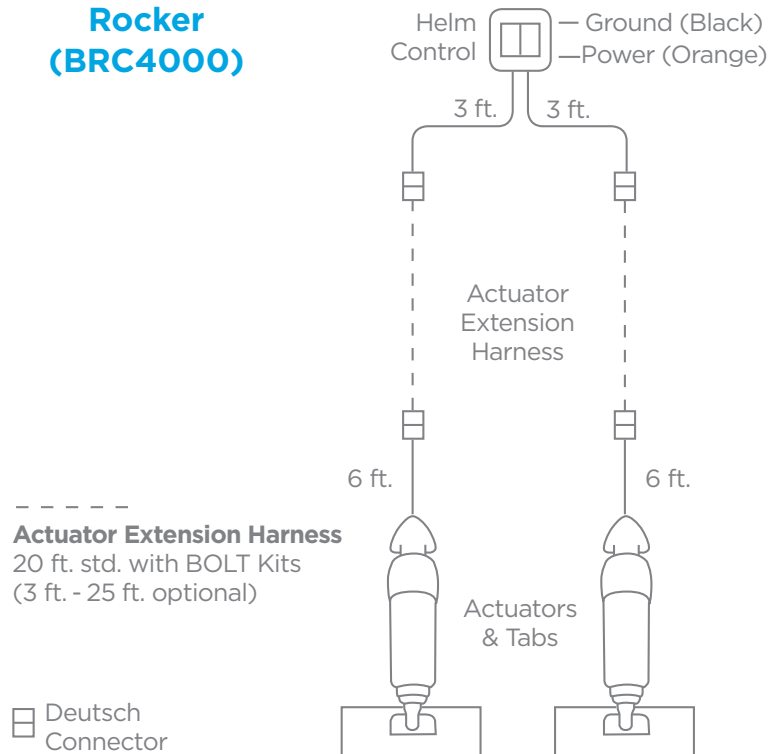

Electric Trim Tab System Common Wiring Diagrams

Rocker (BRC4000)

BCN6000, BCI8000, or AutoTrim Pro (AP000A1BC)