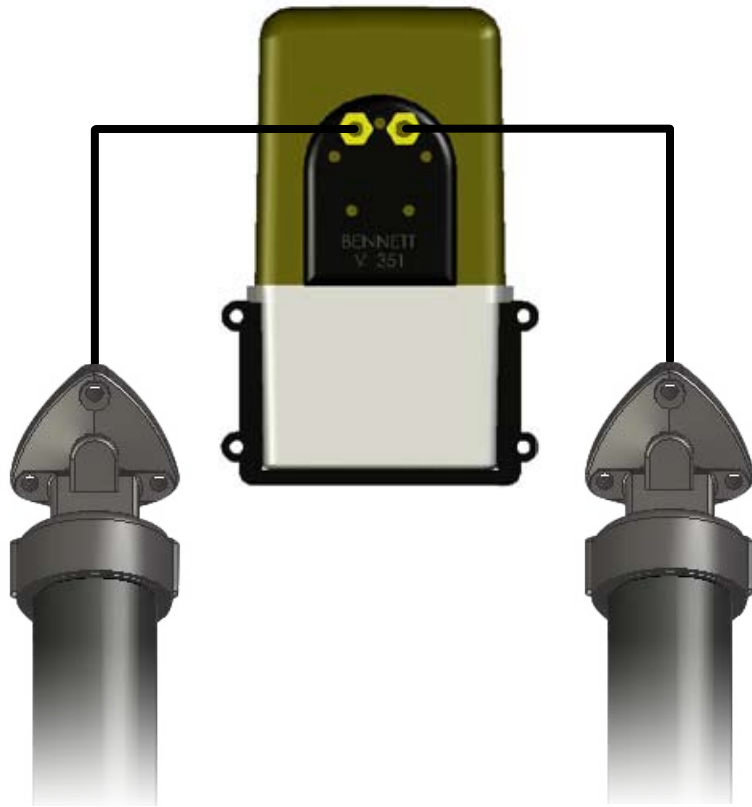

Hydraulic Power Unit Tubing Diagrams

Tubing Diagram for Single Actuator System

Tubing Diagram for Dual Actuator System

Hydraulic Power Unit Tubing Diagram - Multiple Actuators

Tubing Diagram for Single Acting, Two-HPU, Four-Cylinder System

Port Actuators

Starboard Actuators