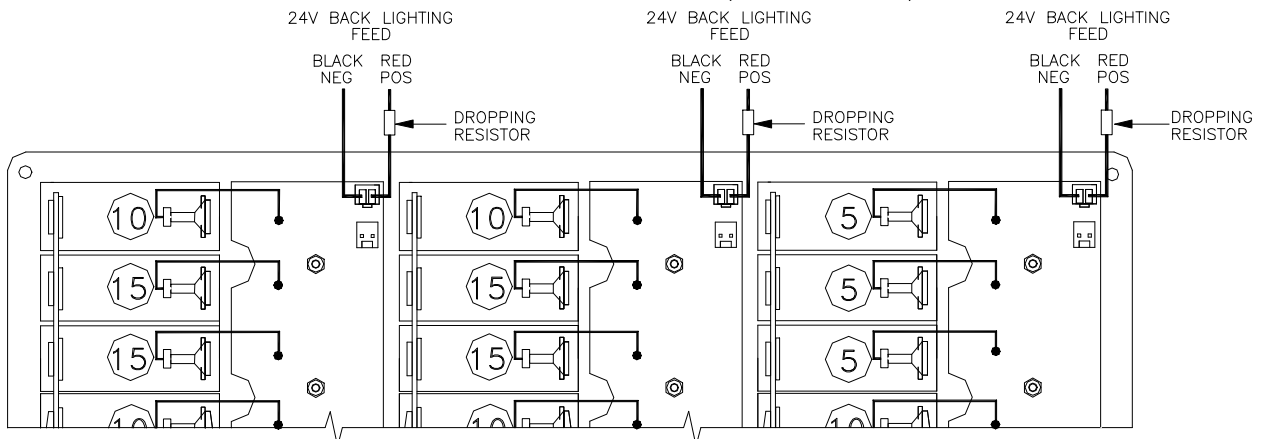

REAR VIEW OF STANDARD PANEL (LARGER THAN 36 WAY)

* FOR PANELS LARGER THAN 36 WAY USE INDIVIDUAL DROPPING RESISTORS FOR EACH BANK OF BACKLIGHTING. (AS SHOWN BELOW)