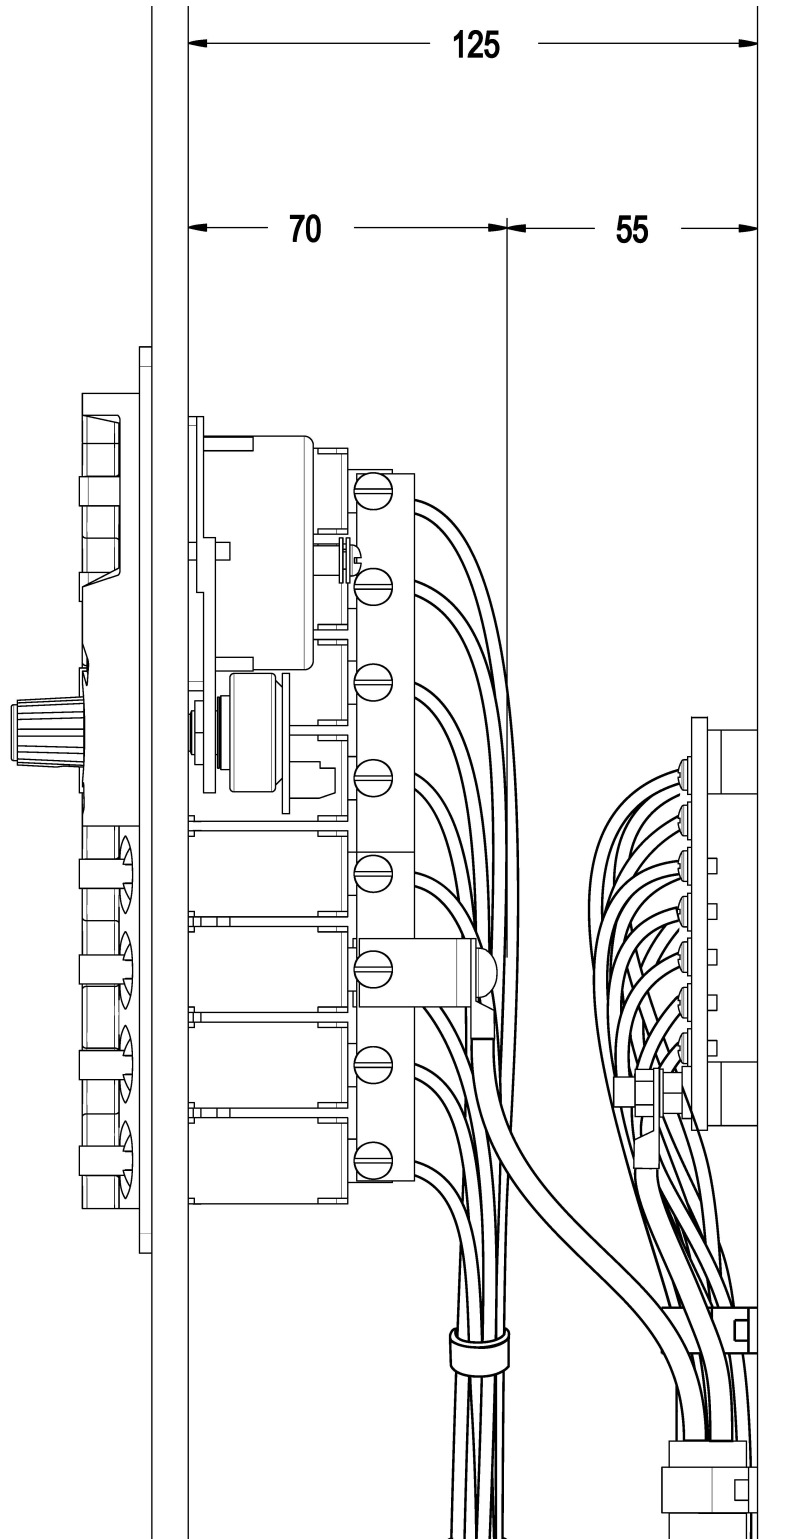

### 3 INSTALLATION (PANEL MOUNTING)

All BEP panels require a 10mm inset on all external edges.

Panels are also supplied with negative bus bars to allow the tidy connection of negative cables at the back of the panel.

Be sure to allow plenty of space behind the panel for wiring connections and looms. A minimum of 55mm of extra space is strongly recommended.

For example: If the distance to the back of the panel brackets is 70mm be sure to allow at least 125mm ( $70 + 55 = 125$ ).