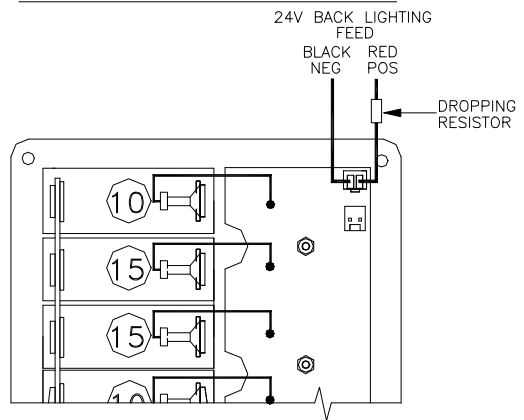

4 BACK LIGHTING

All BEP AC and DC panels come with 12 volt DC back lighting. On 24-volt systems, a dropping resistor will be required for the back lighting

Note: The Red Systems On indicators will work on both 12 and 24 volts so therefore do not require a dropping resistor.

5 DROPPING RESISTORS

Dropping resistors are used for changing back lighting on 12V panels to 24V

Note: Use ½ watt resistors, select as close to the above sizes as possible.

Panel size	Resistor size
4 way	1K8Ω
8 way	1KΩ
12 way	680Ω
16 way	470Ω
20 way	390Ω
24 way	330Ω
28 way	270Ω
32 way	220Ω
36 way	200Ω

REAR VIEW OF STANDARD PANEL