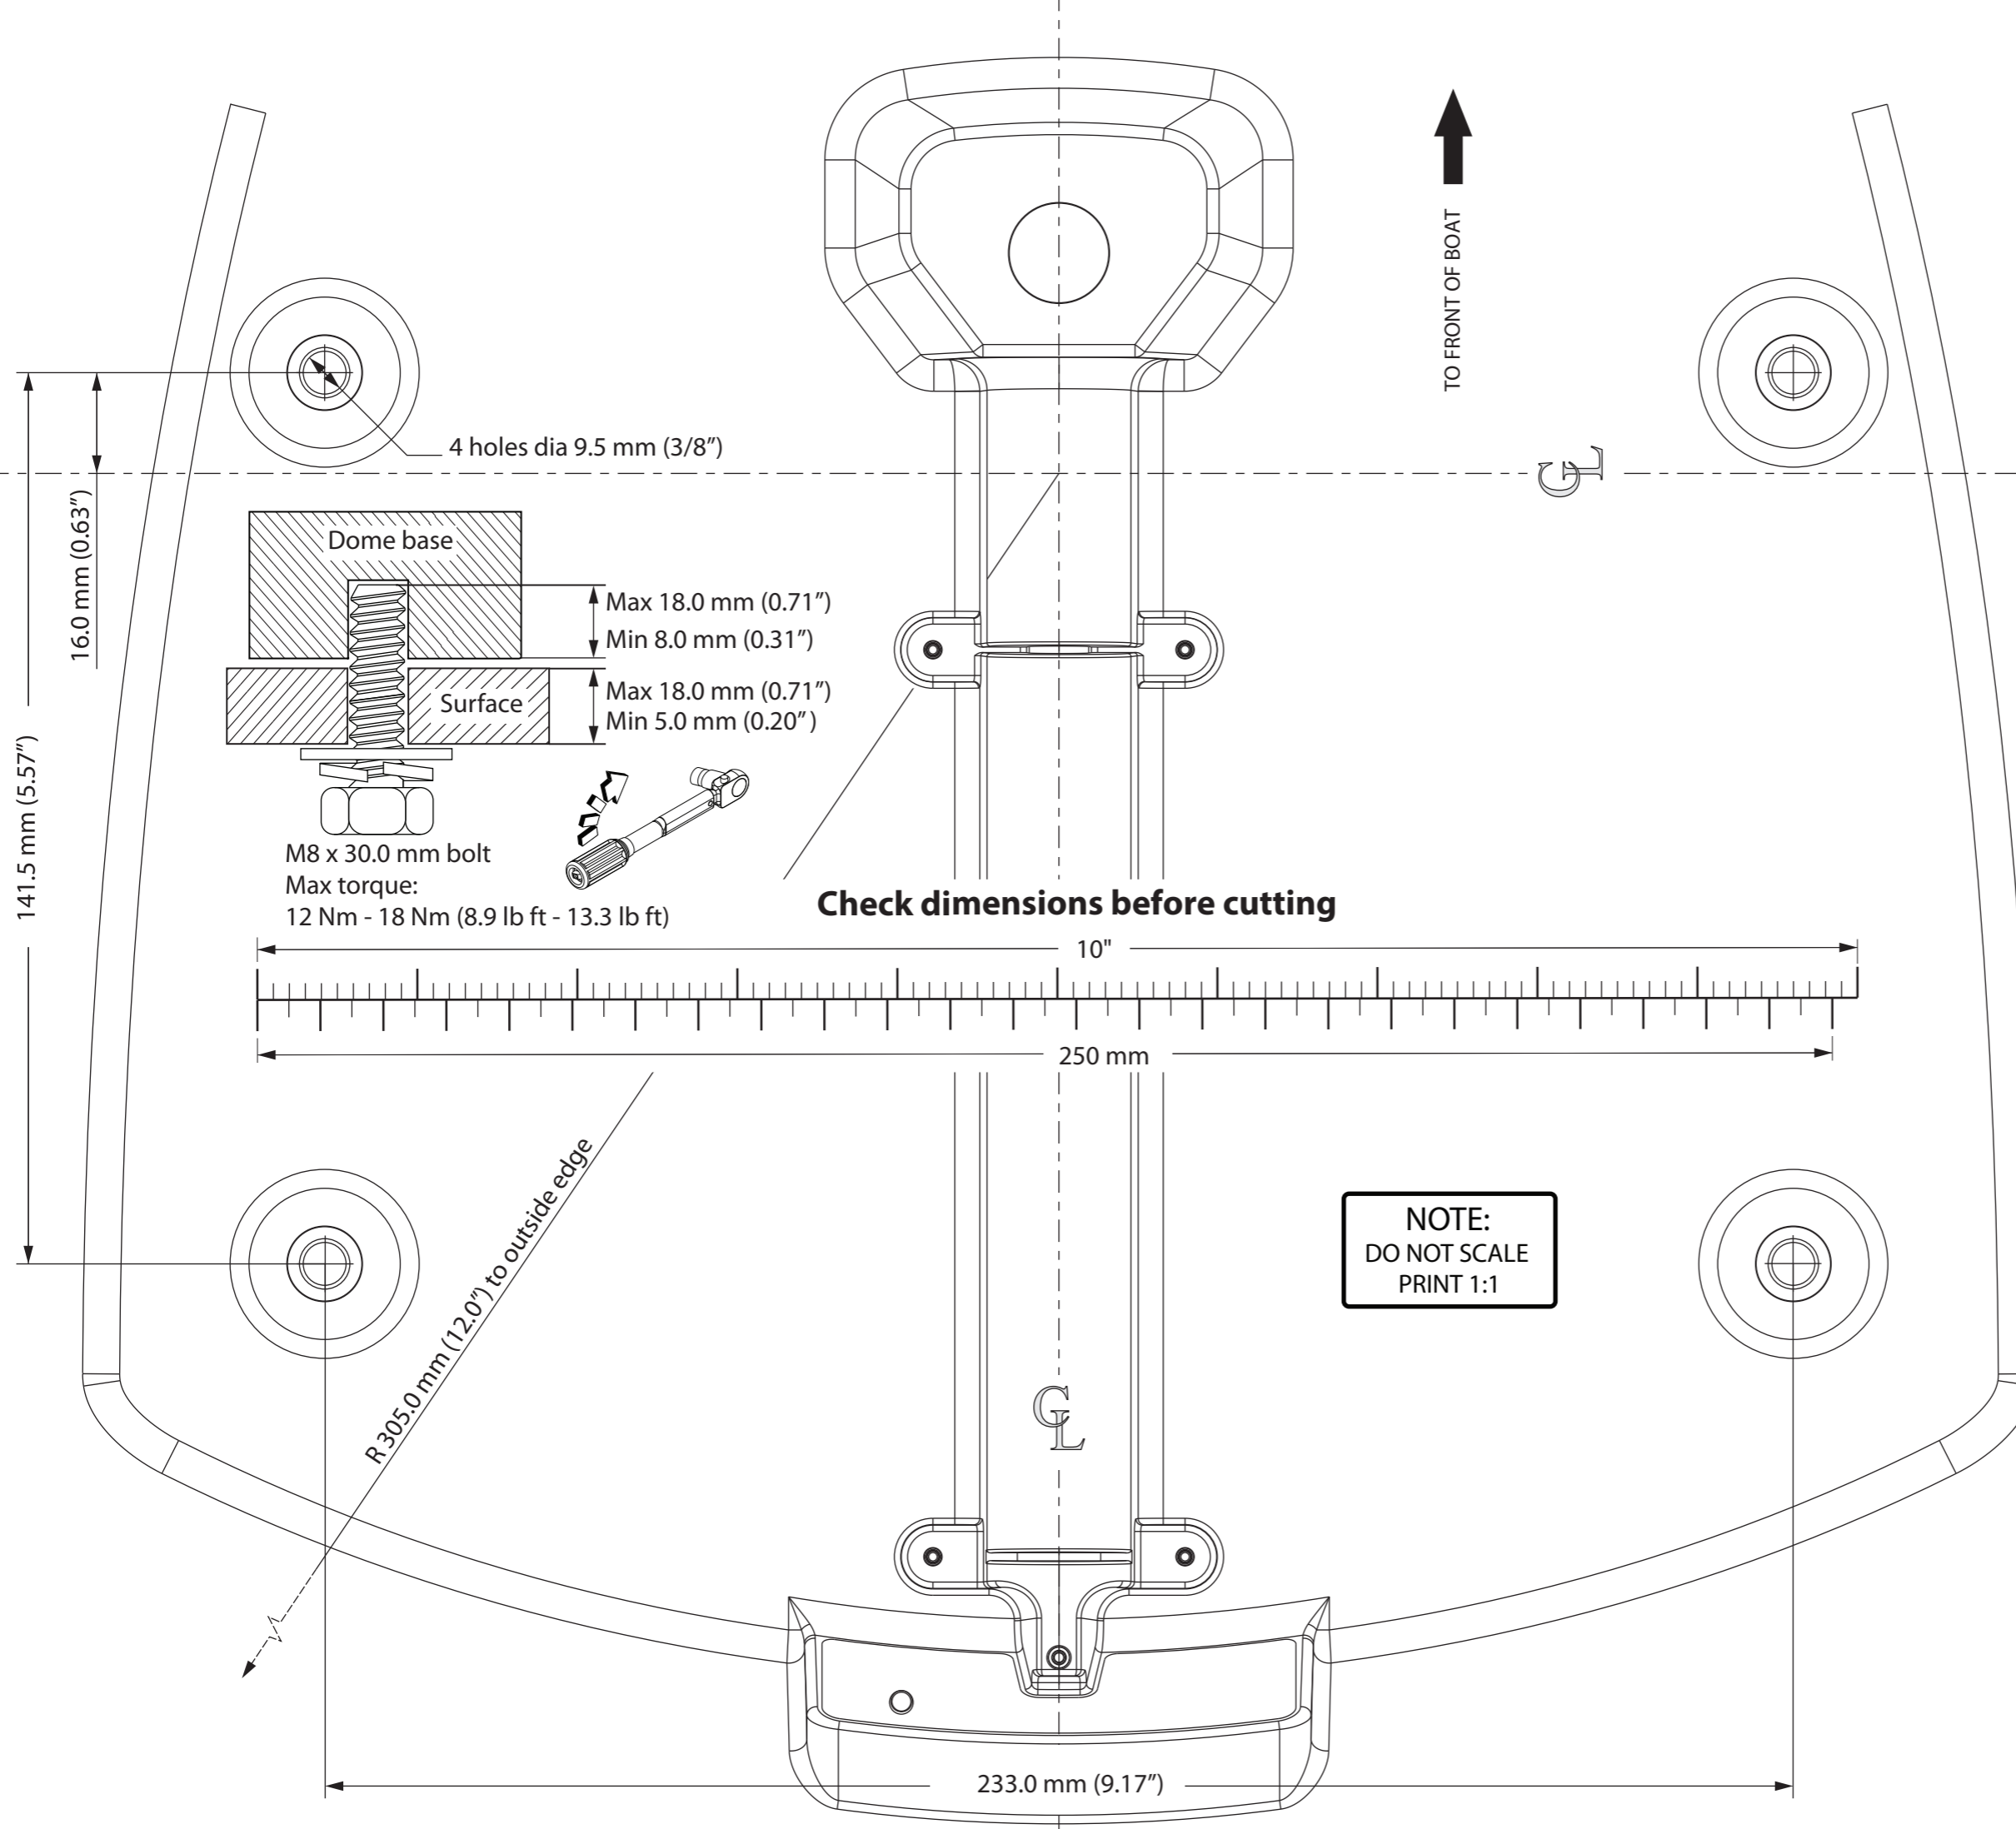

**LOWRANCE**

**SIMRAD**

**B&G**

**Halo24 Radar  
Mounting template**

IMPORTANT. Do not use this template if it has been rescaled by copying or printing. If this is not the original, or is a print from a file, please check the dimension lines below are to scale before use.

**LOWRANCE**

**SIMRAD**

**B&G**

Halo20, 20+ and 24 Radars  
Mounting template

IMPORTANT. Do not use this template if it has been rescaled by copying or printing. If this is not the original, or is a print from a file, please check the dimension lines below are to scale before use.