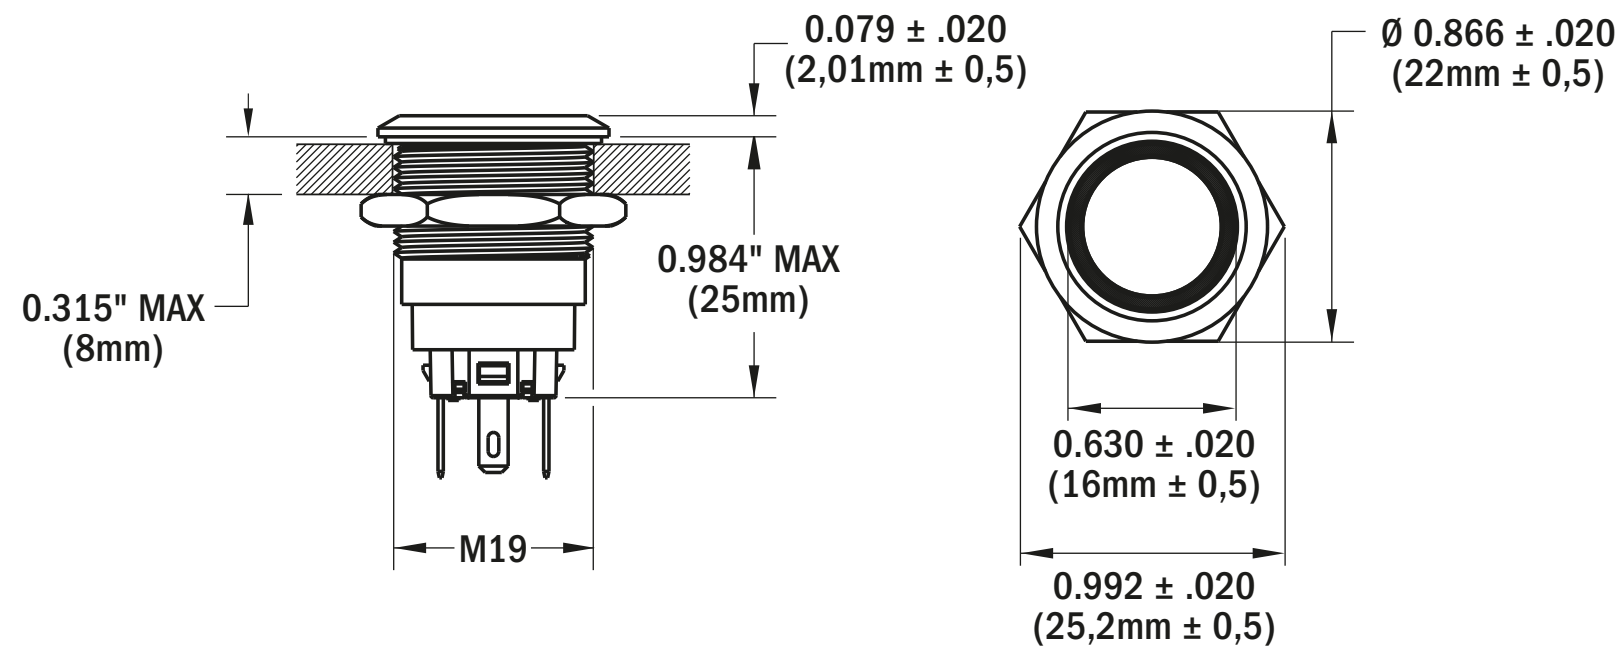

THIS DRAWING AND THE INFORMATION CONTAINED WITHIN IT ARE CONFIDENTIAL AND MAY NOT BE COPIED OR DISCLOSED WITHOUT THE WRITTEN PERMISSION OF BLUE SEA SYSTEMS.

THIRD ANGLE PROJECTION

PUSH BUTTON LED RING SWITCHES

Part Numbers 4160, 4161, 4162, 4163

SIZE B	DWG. NO.	REV. 0
SCALE 1:1	WEIGHT: POUNDS	SHEET 3 OF 3