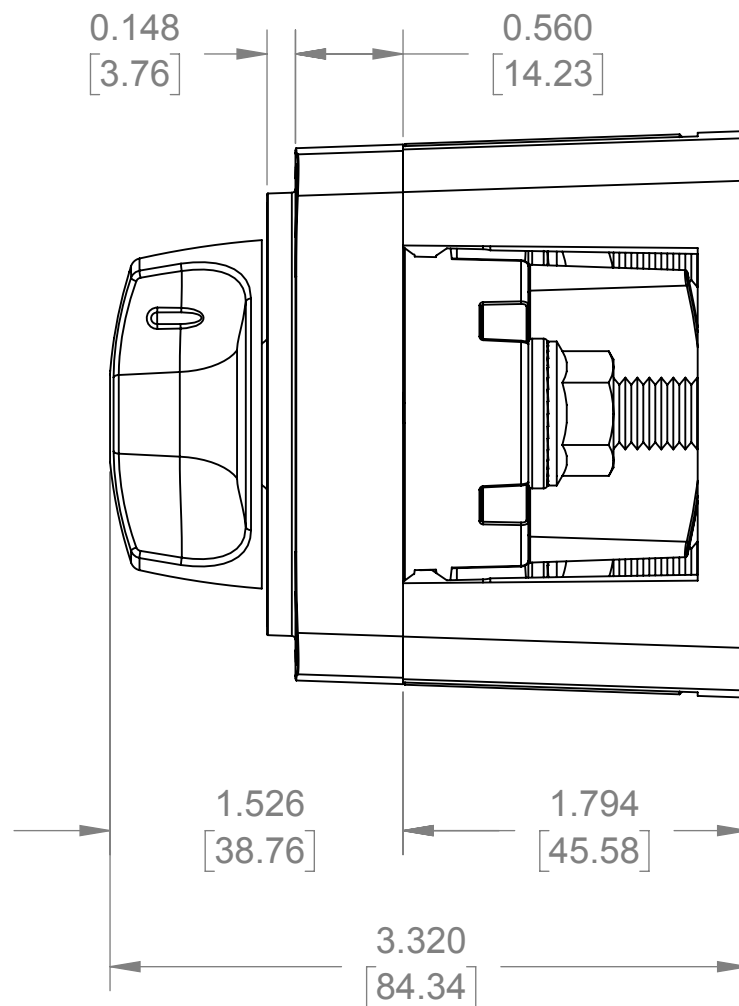

THIS DRAWING AND THE INFORMATION CONTAINED WITHIN IT ARE CONFIDENTIAL AND MAY NOT BE COPIED OR DISCLOSED WITHOUT THE WRITTEN PERMISSION OF BLUE SEA SYSTEMS.

THIRD ANGLE PROJECTION

M SERIES SWITCH WITH KNOB

Part Numbers 6006, 6006200, 6007, 6007200, 6010, 6010200, 6011, 6011200

| | | |
|-----------|----------------------|----------------|
| SIZE B | DWG. NO. M SWITCH | REV. 0 |
| SCALE 1:1 | | WEIGHT: POUNDS |
| | | SHEET 2 OF 3 |