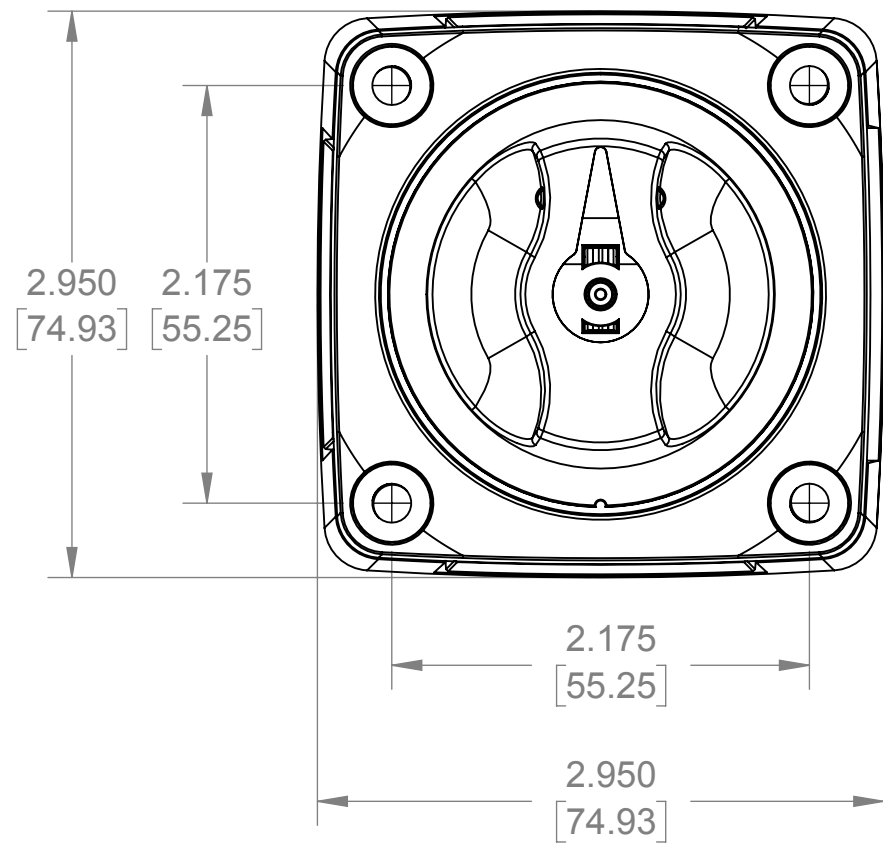

THIS DRAWING AND THE INFORMATION CONTAINED WITHIN IT ARE CONFIDENTIAL AND MAY NOT BE COPIED OR DISCLOSED WITHOUT THE WRITTEN PERMISSION OF BLUE SEA SYSTEMS.

THIRD ANGLE PROJECTION

M SERIES SWITCH WITH KNOB

Part Numbers 6006, 6006200, 6007, 6007200, 6010, 6010200, 6011, 6011200

| | | |
|-----------|----------------------|----------------|
| SIZE B | DWG. NO. M SWITCH | REV. 0 |
| SCALE 1:1 | | WEIGHT: POUNDS |
| | | SHEET 2 OF 3 |