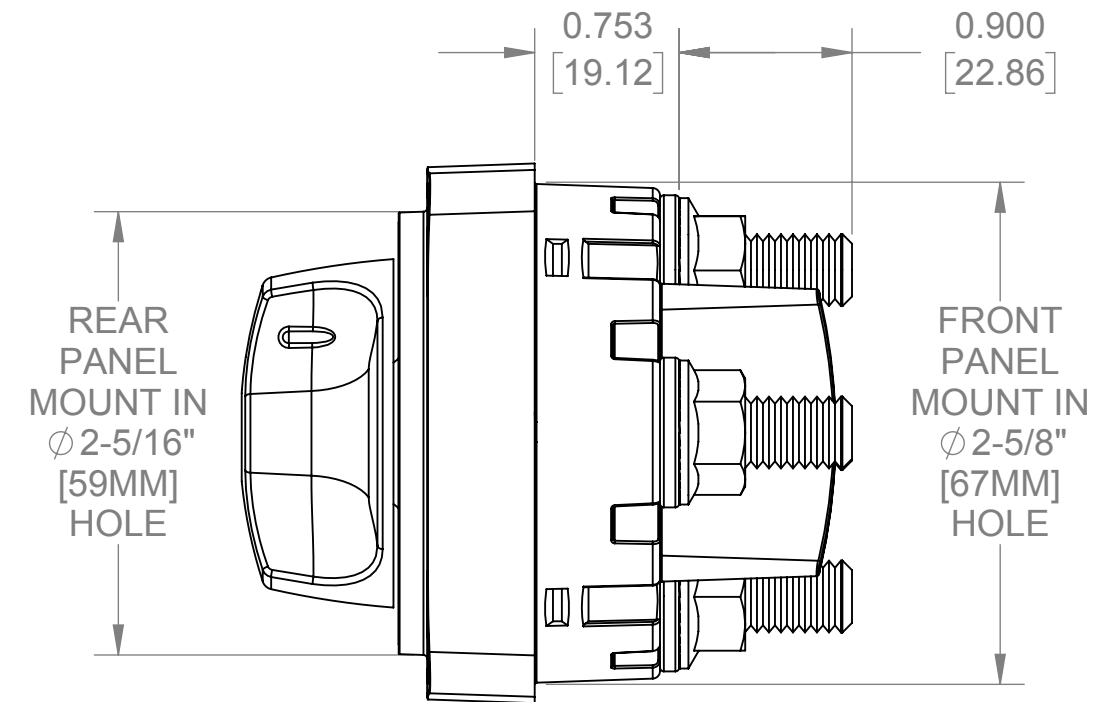

THIS DRAWING AND THE INFORMATION CONTAINED WITHIN IT ARE CONFIDENTIAL AND MAY NOT BE COPIED OR DISCLOSED WITHOUT THE WRITTEN PERMISSION OF BLUE SEA SYSTEMS.

THIRD ANGLE PROJECTION

M SERIES SWITCH WITH KNOB

Part Numbers 6006, 6006200, 6007, 6007200, 6010, 6010200, 6011, 6011200

| | | |
|-----------|----------------------|----------------|
| SIZE B | DWG. NO. M SWITCH | REV. 0 |
| SCALE 1:1 | | WEIGHT: POUNDS |
| | | SHEET 2 OF 3 |