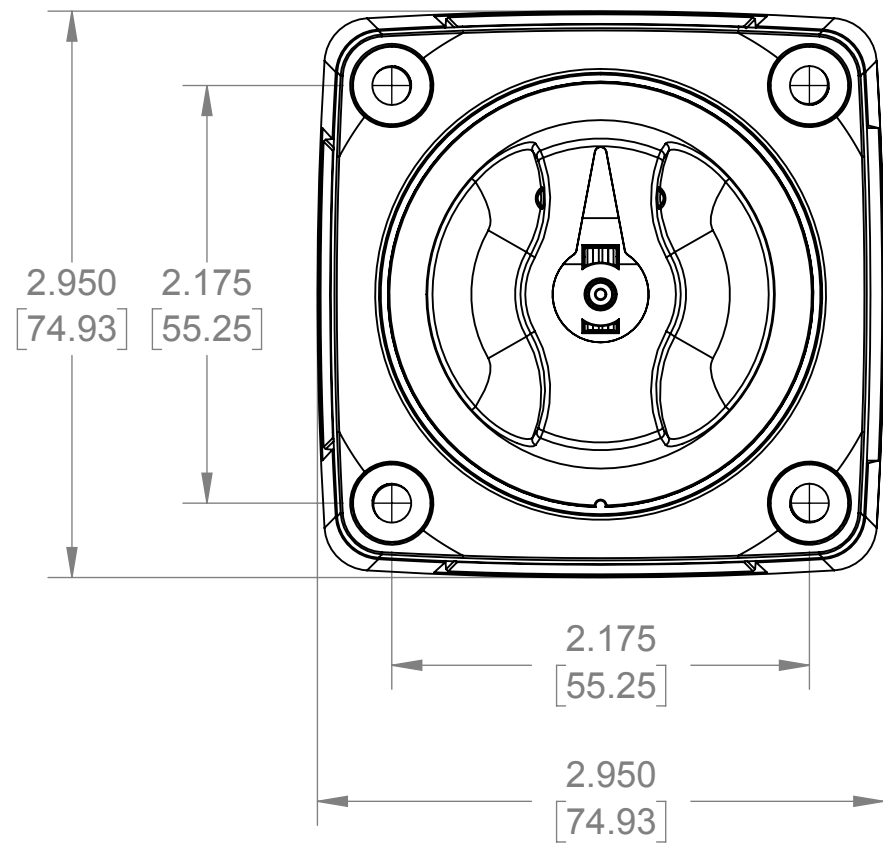

THIS DRAWING AND THE INFORMATION CONTAINED WITHIN IT ARE CONFIDENTIAL AND MAY NOT BE COPIED OR DISCLOSED WITHOUT THE WRITTEN PERMISSION OF BLUE SEA SYSTEMS.

THIRD ANGLE PROJECTION

M SERIES SWITCH WITH KNOB

Part Numbers 6006, 6006200, 6007, 6007200, 6010, 6010200, 6011, 6011200

SIZE B	DWG. NO. M SWITCH	REV. 0
SCALE 1:1		WEIGHT: POUNDS
		SHEET 2 OF 3