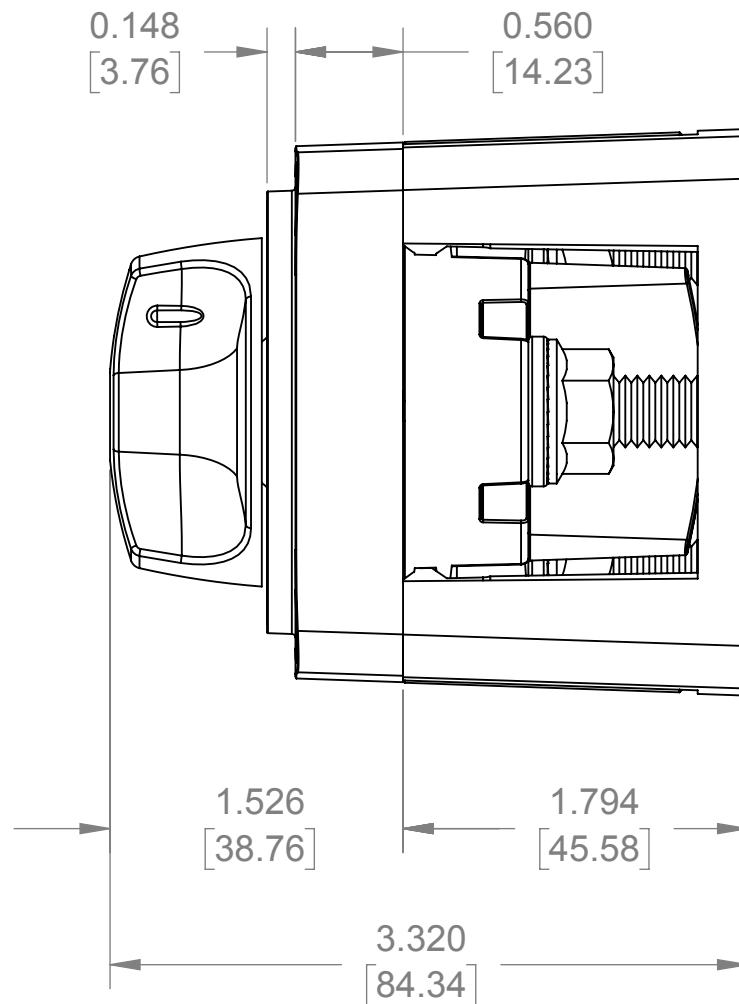

THIS DRAWING AND THE INFORMATION CONTAINED WITHIN IT ARE CONFIDENTIAL AND MAY NOT BE COPIED OR DISCLOSED WITHOUT THE WRITTEN PERMISSION OF BLUE SEA SYSTEMS.

THIRD ANGLE PROJECTION

M SERIES SWITCH WITH KNOB

Part Numbers 6006, 6006200, 6007, 6007200, 6010, 6010200, 6011, 6011200

SIZE B	DWG. NO. M SWITCH	REV. 0
SCALE 1:1		WEIGHT: POUNDS
		SHEET 2 OF 3