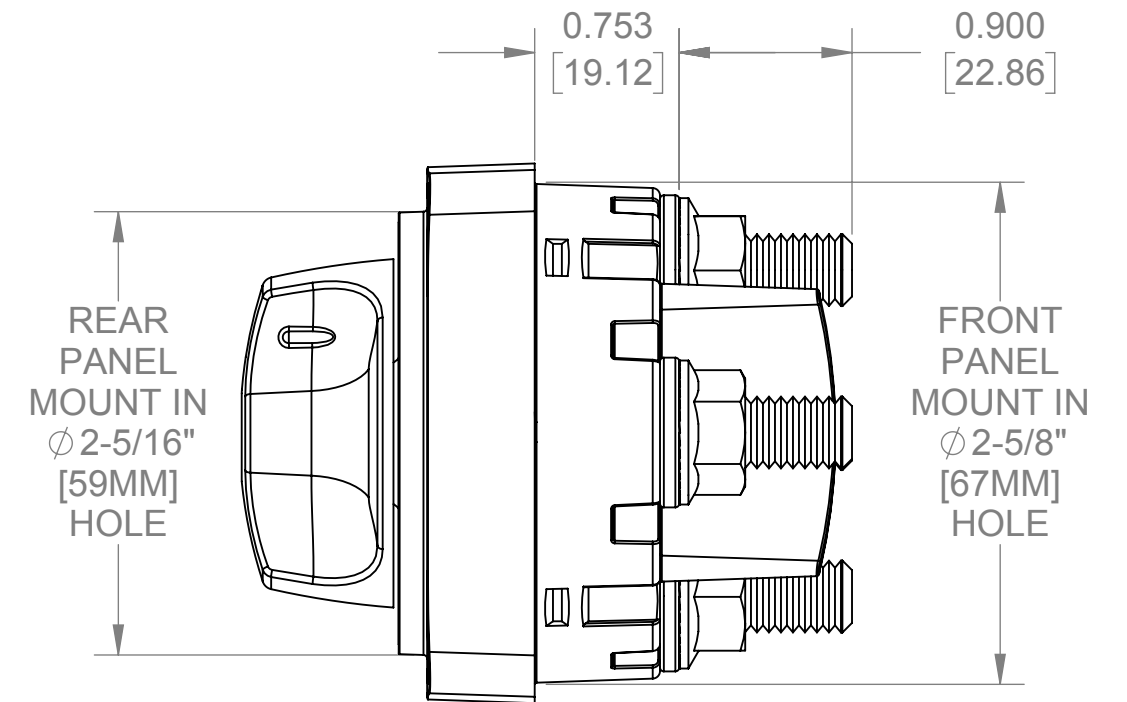

THIS DRAWING AND THE INFORMATION CONTAINED WITHIN IT ARE CONFIDENTIAL AND MAY NOT BE COPIED OR DISCLOSED WITHOUT THE WRITTEN PERMISSION OF BLUE SEA SYSTEMS.

THIRD ANGLE PROJECTION

M SERIES SWITCH WITH KNOB

Part Numbers 6006, 6006200, 6007, 6007200, 6010, 6010200, 6011, 6011200

SIZE B	DWG. NO. M SWITCH	REV. 0
SCALE 1:1		WEIGHT: POUNDS
		SHEET 2 OF 3