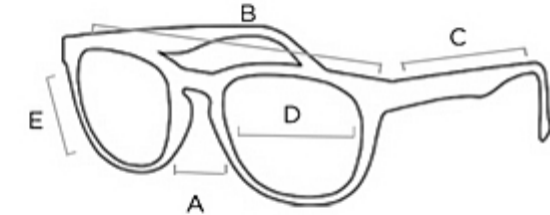

## MEASUREMENTS

Ⓐ

**BRIDGE**  
18

Ⓑ

**FRAME WIDTH**  
135

Ⓒ

**TEMPLE**  
100

Ⓓ

**LENS WIDTH**  
80

Ⓔ

**LENS HEIGHT**  
38

Bobster puts everything within reach.

Discover other sunglasses on our website.