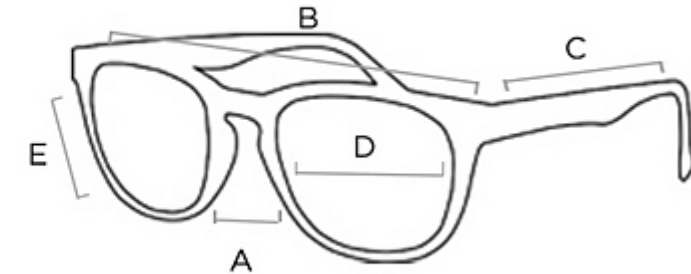

TEMPLE

140

D

LENS WIDTH

E

LENS HEIGHT

Bobster puts everything within reach.

Discover other sunglasses on our website.