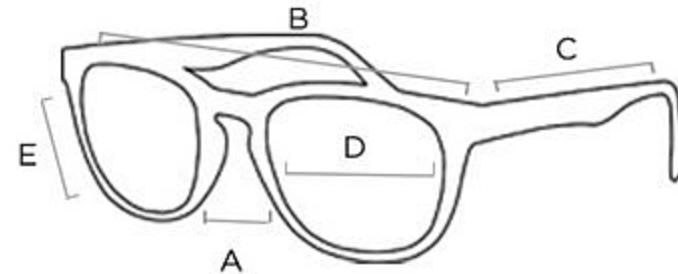

MEASUREMENTS

Ⓐ

BRIDGE

Ⓑ

FRAME WIDTH
147

Ⓒ

TEMPLE
125

Ⓓ

LENS WIDTH
135

Ⓔ

LENS HEIGHT
42

Bobster puts everything within reach.

Discover other sunglasses on our website.