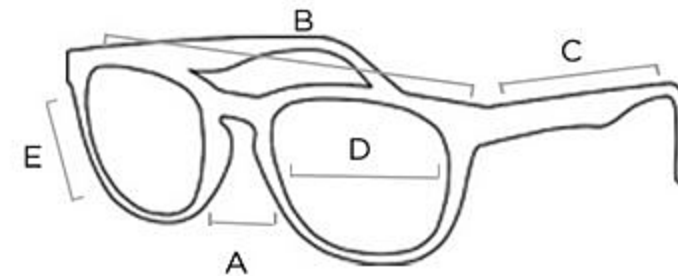

## MEASUREMENTS

Ⓐ

**BRIDGE**  
18

Ⓑ

**FRAME WIDTH**  
138

Ⓒ

**TEMPLE**  
120

Ⓓ

**LENS WIDTH**  
65

Ⓔ

**LENS HEIGHT**  
38

Bobster puts everything within reach.

Discover other sunglasses on our website.