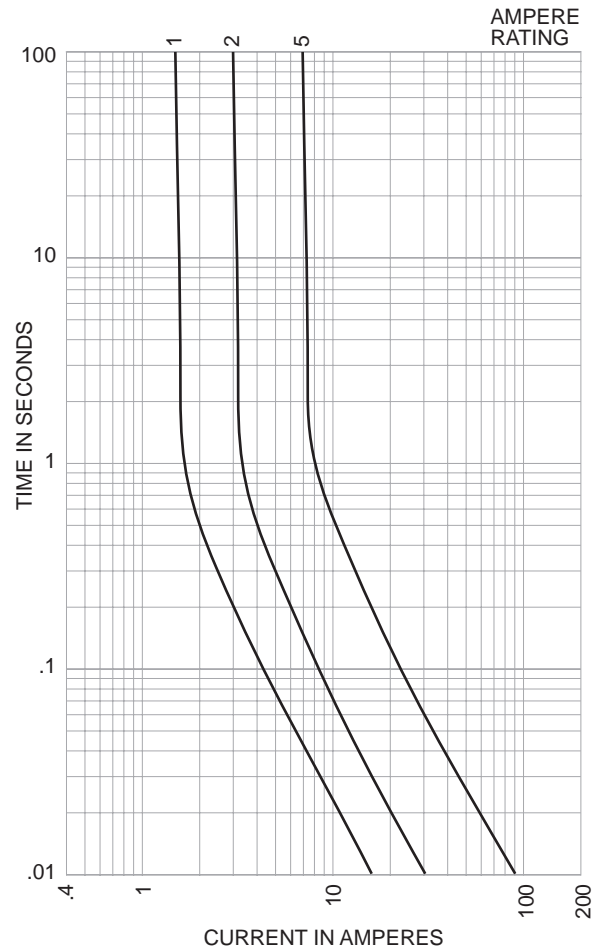

Time-Current Characteristic Curves—Average Melt

CE CE logo denotes compliance with European Union Low Voltage Directive (50-1000 Vac, 75-1500 Vdc). Refer to BIF document #8002.

The only controlled copy of this BIF document is the electronic read-only version located on the Bussmann Network Drive. All other copies of this document are by definition uncontrolled. This bulletin is intended to clearly present comprehensive product data and provide technical information that will help the end user with design applications. Bussmann reserves the right, without notice, to change design or construction of any products and to discontinue or limit distribution of any products. Bussmann also reserves the right to change or update, without notice, any technical information contained in this bulletin. Once a product has been selected, it should be tested by the user in all possible applications.