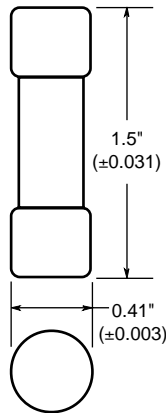

Fast-Acting Ferrule Fuses

AGU

13/32" × 1 1/2" Midget

Dimensional Data

Catalog Symbol: AGU (5AG)
 Fast-Acting
 Ampere Rating: 1 to 60 Amperes
 No Agency Listings

- Glass tube.
- Nickel plated brass ferrules.

Options:

- Gold plated ferrules

Order number AGU-(amp)-1J0281

Electrical Ratings (Catalog Symbol and Amperes)

250 Volts AC		32 Volts AC	
AGU-1	AGU-4	AGU-20	AGU-50
AGU-2	AGU-5	AGU-25	AGU-60
AGU-3	AGU-8	AGU-30	—
—	AGU-10	AGU-35	—
—	AGU-15	AGU-40	—

Carton Quantity and Weight

Ampere Ratings	Carton Qty.	Weight	
		Lbs.	Kg.
1-60	100	1.3	0.590

Recommended Fuseblocks—30 amps maximum

Poles	Terminal Type		
	Screw With Quick Connect	Pressure Plate w/Quick Connect	Box Lug
1	BM6031SQ	BM6031PQ	BM6031B
2	BM6032SQ	BM6032PQ	BM6032B
3	BM6033SQ	BM6033PQ	BM6033B