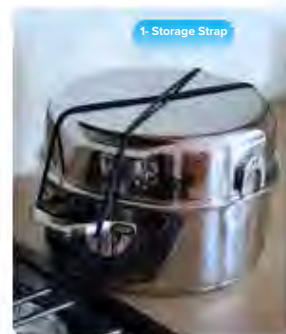

1- Storage Strap