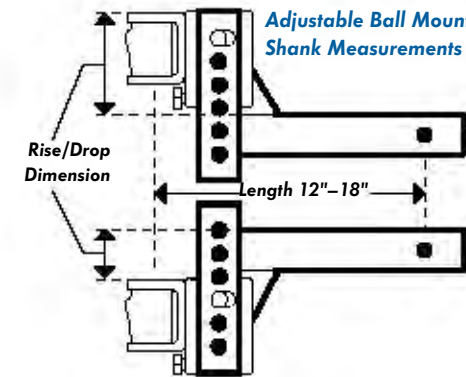

A1. HI/LOW SHANK 2 1/2" Drop, 5 1/2" Rise

- 48650 12" Shank, Forged
- 48121 14" Shank
- 48122 16" Shank
- 48123 18" Shank