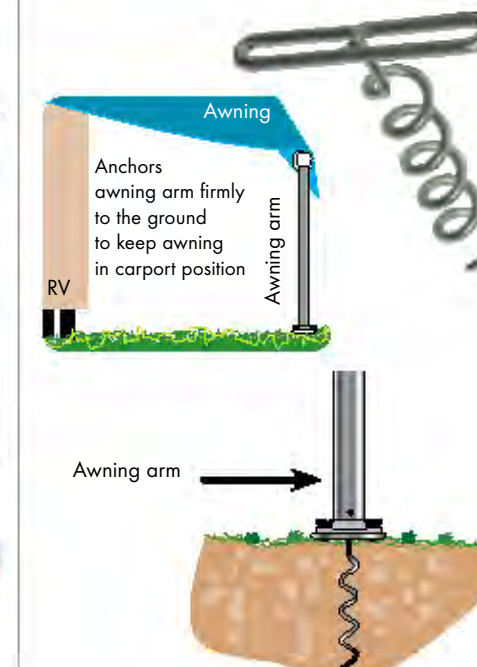

2 PACK

AWNING ARM ANCHOR Awning arms stay securely on the ground in carport position with Awning Arm Anchors. Holds awning arm in carport position more securely than regular stakes. Rust-resistant zinc-plated steel.

42021 Awning Arm Anchor