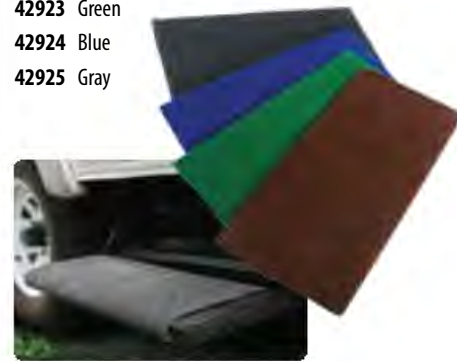

- 42962 Black, 17.5" x 18"
- 42963 Brown, 17.5" x 18"
- 42964 Gray, 17.5" x 18"
- 42966 Black, 22" x 23"
- 42967 Brown, 22" x 23"
- 42968 Gray, 22" x 23"

DOUBLE RIB Design has larger ridges to help keep dirt and debris outside and provide more grip.

- 42953 Black, 18" x 23"
- 42954 Blue, 18" x 23"
- 42955 Brown, 18" x 23"
- 42956 Gray, 18" x 23"

SINGLE RIB Design helps keep dirt and debris outside and provides a non-slip surface.

- 42904 Black, 17.5" x 18"
- 42905 Blue, 17.5" x 18"
- 42906 Brown, 17.5" x 18"
- 42907 Gray, 17.5" x 18"
- 42909 Black, 22" x 23"
- 42910 Blue, 22" x 23"
- 42911 Brown, 22" x 23"
- 42912 Gray, 22" x 23"

ARTIFICIAL TURF Made of artificial turf which dries quickly and helps trap dirt and debris.

- 42915 Black, 17.5" x 18"
- 42916 Blue, 17.5" x 18"
- 42917 Brown, 17.5" x 18"
- 42918 Gray, 17.5" x 18"
- 42936 Black, 22" x 20"
- 42937 Blue, 22" x 20"
- 42939 Gray, 22" x 20"
- 42942 Black, 22" x 23"
- 42943 Blue, 22" x 23"
- 42944 Brown, 22" x 23"
- 42945 Gray, 22" x 23"

ARTIFICIAL TURF (RADIUS) Material brushes off debris as you enter your RV or trailer. Accommodates rounded steps.

- 42947 Black, 22"
- 42949 Brown, 22"
- 42950 Gray, 22"

RV WRAP AROUND STEP RUG For manual or electric RV steps. Adjusts to fit almost any RV step. Just wrap around existing step and hook springs into the holes that fit your step. No screws, glue or tools needed. Helps to keep your RV clean by cutting down on tracked-in dirt. 18" wide.

- 42921 Brown
- 42923 Green
- 42924 Blue
- 42925 Gray