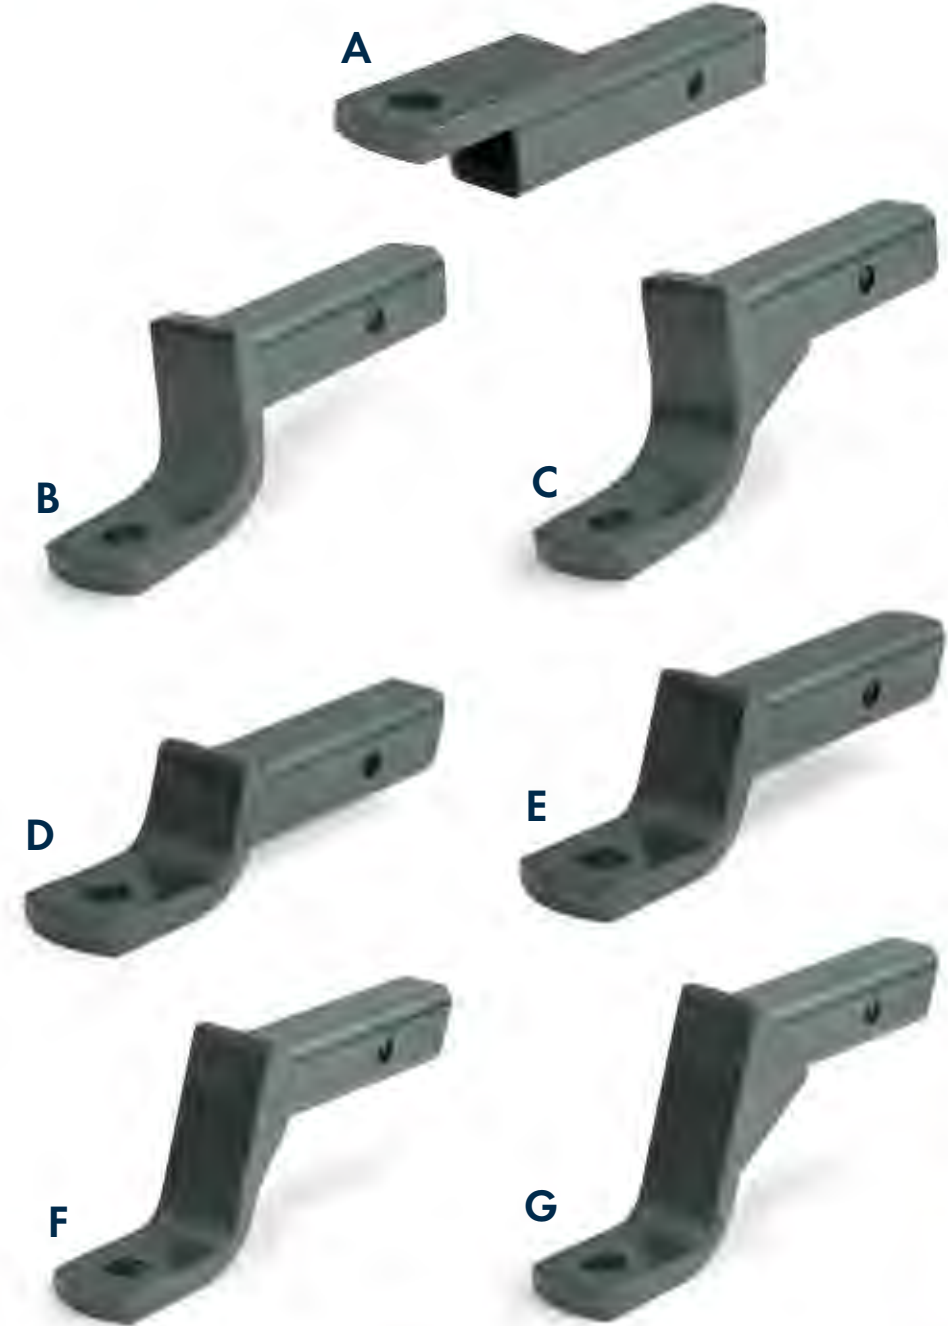

BALL MOUNTS Ball mounts are 2" x 2" and function as a weight carrying hitch. Ball mounts create a ball platform for attaching a hitch ball. The ball mounts or utility hitch bar length are determined by measuring from the center of the pull pin to the center of the hitch ball hole. The drop or rise is determined by measuring from the top of the mount to the top of the tongue. All 2" x 2" ball mount shank holes are 1", except 48282, which has a 3/4" hole.

STRAIGHT & ANGLE, DROP/RISE, REVERSIBLE BALL MOUNTS

Fits 2" X 2" Receiver, Rated MGTWR/MTW 6000/600 All ball mounts are unboxed. Hitch ball not included.

	Part #	Length	Drop	Lift
A	48286	9"	2"	3/4"
	48290	13"	2"	3/4"
	48292	9"	4"	2-3/4"
B	48294	11"	4"	2-3/4"
	48296	13"	4"	2-3/4"
C	48298	9"	7"	5-3/4"
	48300	11"	7"	5-3/4"
D	48312	13"	2"	3/4"
	48314	8"	2"	3/4"
E	48304	10-1/2"	3-1/4"	2"
	48316	7"	3-1/4"	2"
F	48306	11-1/2"	6"	4-3/4"
	48318	9"	5-1/4"	4"
G	48320	10-1/2"	5-1/4"	4"
	48302	10"	8"	6-3/4"