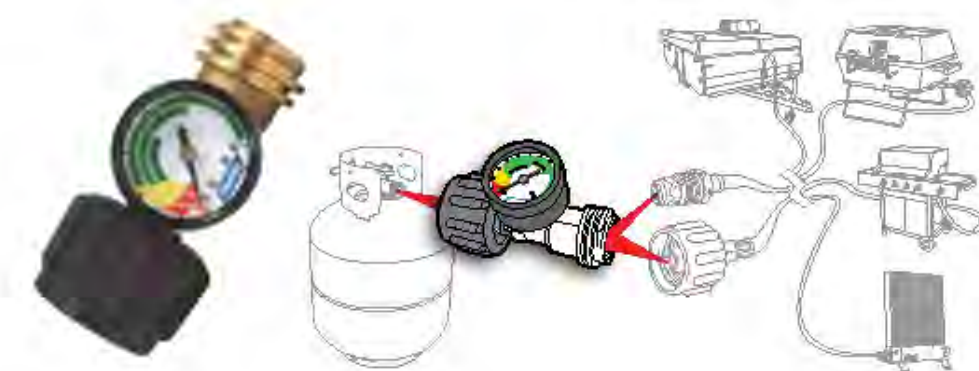

PROPANE DISTRIBUTION POST WITH STORAGE BAG

Use up to three propane appliances simultaneously—with just one tank! Lantern, Portable Campfire, Grill, Camp Stove/Griddle, Heater and more. Includes: One 15" Propane Distribution Post: Excess Flow, Soft-Nose P.O.L. Propane Tank Connection and THREE—1"-20 Male Throwaway Cylinder—Appliance connections and one 15" Propane Distribution Post Extension: 1"-20 Male/Female Throwaway Cylinder Threads. All outlets feature auto-shutoff.

51096 Propane Distribution Post

PROPANE FITTINGS For use on some regulators to allow connection of a propane pigtail with 1/4" inverted flare connection to a regulator that has female 1/4" NPT port(s). 1/4" Male NPT x 1/4" Female Inverted Flare.

59953 NPT 1/4" Fitting

59954 NPT 1/4" Fitting w/ Check Valve

PROPANE CYLINDER ADAPTER

For use with any appliance designed to use a 1 lb throwaway cylinder. With this handy adapter, you can power your small LP appliance directly from a 20 or 30 lb refillable tank. Provides excess flow protection in case of broken gas line. Soft Nose P.O.L. x 1"-20 Male Throwaway Cylinder Thread.

59943 Propane Cylinder Adapter

PROPANE Y ADAPTER WITH HANDWHEEL

For use on a 20 or 30 lb refillable propane tank. Allows you to operate two appliances such as a Campfire and a grill at once from the same cylinder. Provides excess flow protection in case of broken gas line. Male Soft-Nose P.O.L. x Two 1"-20 Male Throwaway Cylinder Thread Connections.

59893 Propane Y Adapter

PROPANE QUICK-CONNECT KIT

For use in low-pressure propane systems to add a convenient connect/disconnect method or to add an additional safety shut-off. Valve: 1/4" Female NPT x Female Quick Connect; Full Flow Plug: 1/4" Male NPT x Male Quick-Connect.

59853 Quick-Connect Kit