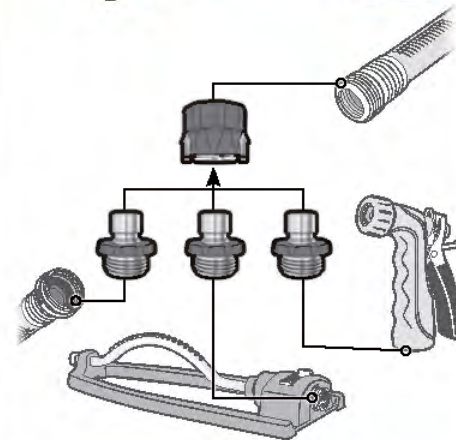

QUICK HOSE CONNECT VALUE PACK Includes two extra male connectors. Connect/Disconnect quickly between water hose and multiple attachments such as spray nozzle, sprinkler, water hose, pressure washer and many more! Shuts off automatically when disconnected. Use at your home, RV, boat or campsite—anywhere with a standard water hose hookup! Solid brass construction provides years of service.

20136 Quick Hose Connect Value Pack