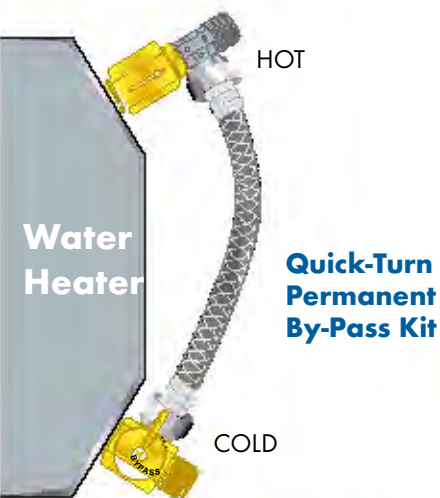

Camco offers a complete line of by-pass kits for a lifetime of durable performance. By-pass kits save antifreeze by allowing your water heater to be bypassed when winterizing.

QUICK-TURN PERMANENT BY-PASS KIT Save on antifreeze when you winterize with this easily-installed water heater by-pass kit. Sturdy, brass backflow preventer and 100% shut-off valve lets you bypass the water heater with a single turn. Patented.

35983 Quick-Turn Kit