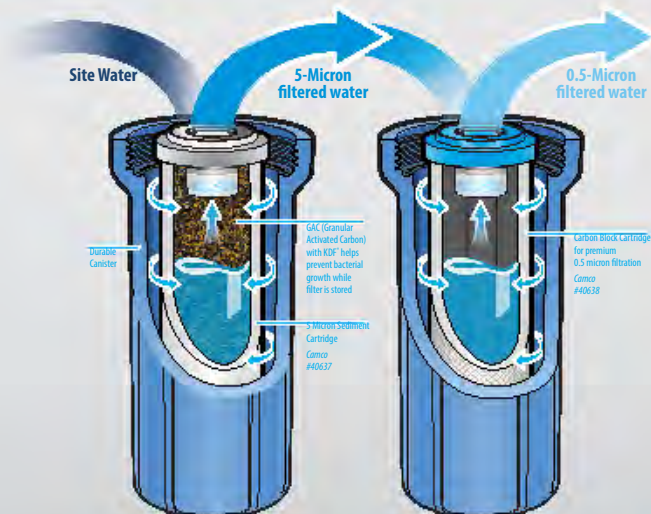

CAMCO

TastePURE®

PREMIUM RV Water Filters

Protection Against:
bad taste, odors,
sediment, bacteria,
chlorine and MORE!

Available in a
convenient
2 PACK!

**SAFE WATER
MATTERS**