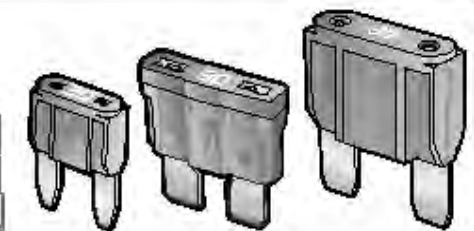

BLADE FUSES

AMP	Mini-Blade Fuses			ATC/ATO Blade Fuses		Max-Blade Fuses	
	5	7.5	10	25	20	30	
Color	Tan	Brown	Red	Clear	Yellow	Green	
2pk	65141	65143	65145	65133	65161	65163