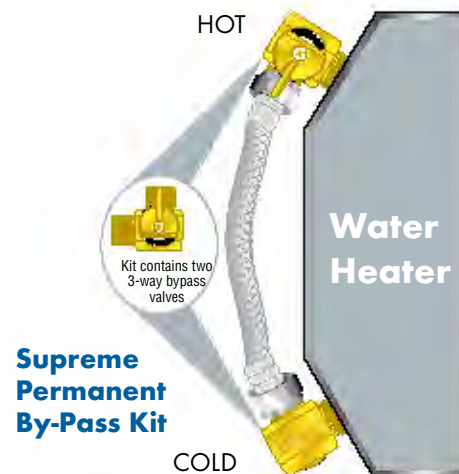

SUPREME PERMANENT BY-PASS KIT Simple, permanent installation of this kit reduces the amount of antifreeze required to winterize by bypassing your RV water heater. Save gallons of antifreeze by not filling your water heater with antifreeze when you winterize. Brass valves provide non-restrictive flow. Comes with kink-resistant nylon reinforced hose.

35953 w/ 8" Hose for 6 gal Tank

35963 w/ 12" Hose for 10 gal Tank

37463 By-Pass Valve Replacement

Supreme Permanent By-Pass Kit