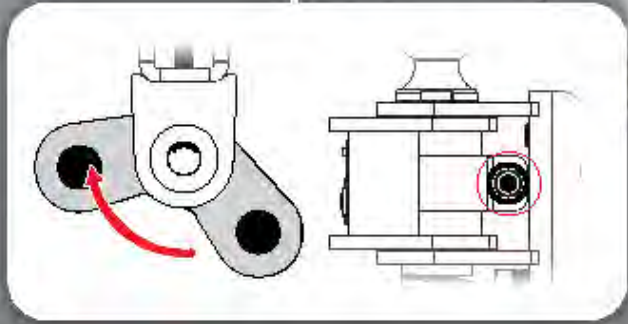

3 RECURVE

WDH with Adjustable Sway Technology®

RECURVE R3 A weight distribution hitch that features adjustable sway technology. By simply adjusting the clamp, you can decide how much sway control is exerted on the trailer. The ReCurve R3 will distribute the weight of your trailer evenly across the axles of the tow vehicle and provide as much sway control as you choose. Or, turn the sway control completely off in dangerous or icy road conditions. Its top-loading spring bars give it more ground clearance than other hitches, and the streamlined design makes the hitch and the trailer move as one, while creating a sleek look. Hitch ball included.

- 48750 Hitch Kit, 400 lb, Brackets fit 3"-6" A-Frames
- 48751 Hitch Kit, 600 lb, Brackets fit 3"-6" A-Frames
- 48782 Hitch Kit, 800 lb, Brackets fit 3"-6" A-Frames
- 48752 Hitch Kit, 1,000 lb, Brackets fit 3"-6" A-Frames
- 48753 Hitch Kit, 1,200 lb, Brackets fit 6"-8" A-Frames
- 48770 Hitch Kit 400 lb, 2" Ball, Brackets fit 3"-6" A-Frames
- 48771 Hitch Kit 600 lb, 2" Ball, Brackets fit 3"-6" A-Frames

Sway control can be disengaged for easier hookup and safer towing in dangerous road conditions.

Weight Distribution Just Got Better

Sway control • No need to grease bars
Easier hook-up • Quiet operation

6 RECURVE

WDH with Adaptive Sway Technology®