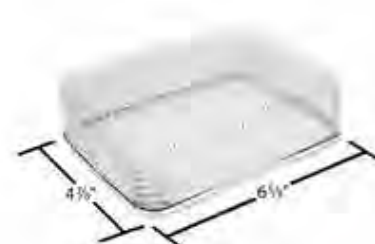

FUR600 For Atwood AFMD model furnace vents.

42155 FUR 600 for Furnace Vents