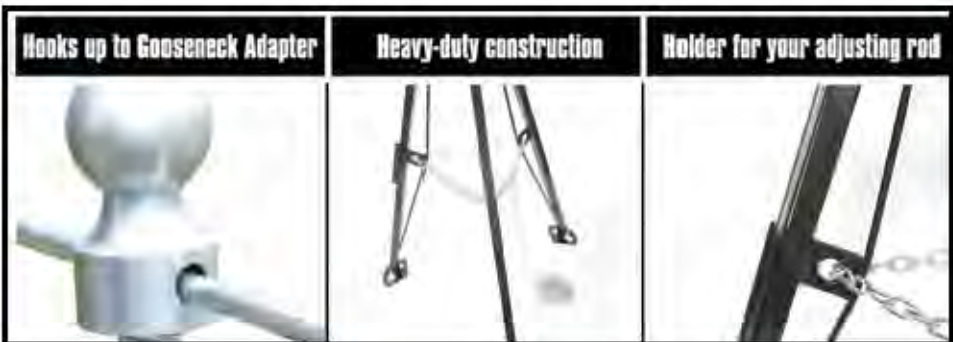

KING PIN 5TH WHEEL STABILIZING JACK

Major height adjustments are made by simply moving the adjustable foot pads inward or outward; minor adjustments are made at the screw level with the provided stabilizing adjusting lever. Designed for use with 5th wheel trailers whose coaches have a king pin height of 39" to 50". Fully assembled with steel tube construction and zinc-plated chain. Lockable for added security. Designed to allow use of padlock to secure Stabilizing Jack to trailer. 5000 lb maximum load capacity.

48855 King Pin Stabilizing Jack

GOOSENECK STABILIZER JACK

Reduces movement on trailer; works with horse trailers and 5th wheel trailers with gooseneck adapter installed. Heavy duty steel construction; powder coated for maximum rust protection. Features zinc-plated chain and large foot pads. Hooks up to Gooseneck Adapter (sold separately). Adjustable from 30 to 44". Maximum load: 7500 lb.

48850 Gooseneck Stabilizer Jack

HEAVY DUTY ADJUSTABLE STABILIZER

Camco's Heavy Duty Adjustable Stabilizer is used under the front or rear of the trailer for greater stability. Large 6" x 6" reinforced base for better ground contact. 5000 lb capacity. Adjusts from 9 to 14".

44531 Heavy Duty Adjustable Stabilizer

SAV-A-STEP BRACE Place under RV entry steps for safety. Stabilizes steps and helps keep the coach from rocking. Helps prevent sag and wear. Heavy-gage steel with a 3/4" solid metal screw thread. 1000 lb limit.

43681 4 5/8"-8"

43691 7 5/8"-14"

SELF-STOR STEP SUPPORT

Mount under RV entry steps for safety. Swings up and stores securely under RV Step. Stabilizes steps and helps keep the coach from rocking. Helps prevent sag and wear. Heavy-gage steel with a 3/4" solid metal screw thread. 1000 lb limit.

43671 Self-Stor Step Support