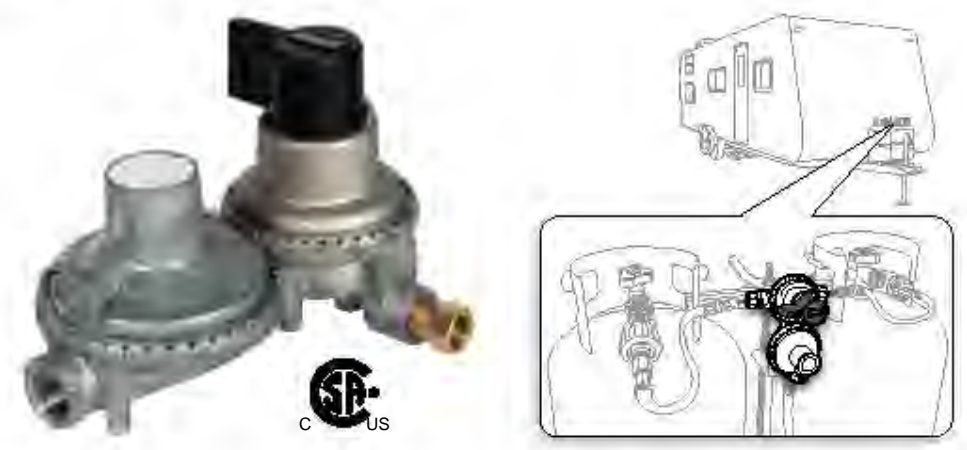

AUTOMATIC CHANGEOVER TWO-STAGE REGULATOR For RVs with dual propane tank hookup. Regulator maintains constant gas pressure and automatically changes from empty tank to full one. Allows removal of empty cylinder for refill without interrupting propane supply. Inlet: 1/4" SAE inverted flare. Outlet: 3/8" NPT female. BTU rating: service cylinder: 210,000 BTU/hr; reserve cylinder: 130,000 BTU/hr.

- 59005 Automatic Changeover Regulator