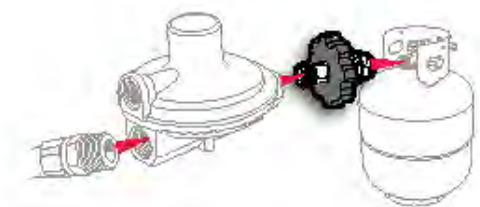

P.O.L. PLUG ADAPTER For use on a 20 or 30 lb refillable tank to connect cylinder to regulator. Converts 1/4" NPT to female P.O.L. Provides excess flow protection in case of broken gas line. Soft Nose P.O.L. x 1/4" Male NPT.

59203 P.O.L. Plug Adapter