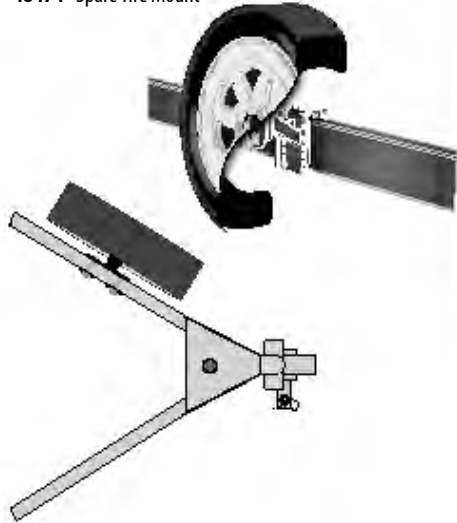

EAZ-LIFT SPARE TIRE MOUNT

The Camco Eaz-Lift Spare Tire Mount is an easy way to create an exterior spare tire location on your trailer. The durable, powder-coated steel mount easily attaches to your trailer with included zinc-plated hardware without the need for drilling. Spare Tire Mount fits trailer tongues up to 6" tall and is compatible with 4 lug X 4" diameter hole pattern, 5 lug X 4.5" diameter hole pattern, and 5 lug X 4.75" diameter hole pattern.

48474 Spare Tire Mount