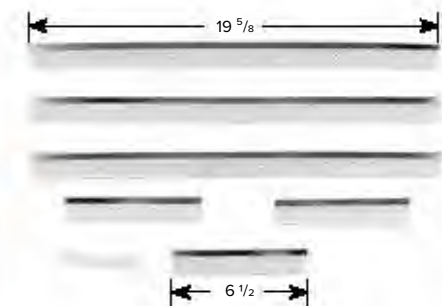

FLYING INSECT SCREENS

For Norcold refrigerator vents with 19 5/8" and 6 1/2" long louver openings.

42168 RS710 for Refrigerator Vents