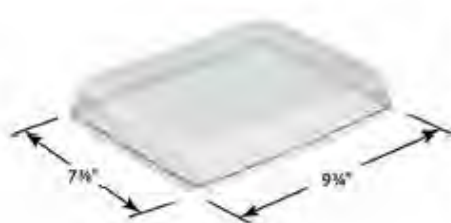

WH600 For Suburban 10 to 16 gal water heater vents.

42146 WH600 for Water Heater Vents