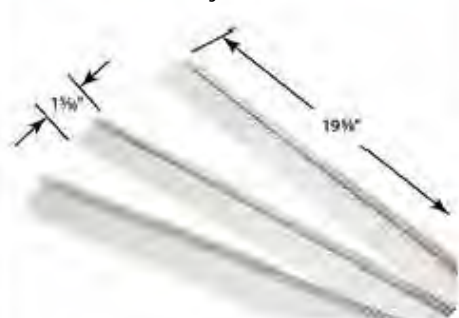

RS500 For RV refrigerator vents with 19 3/4" louver openings - except Dometic.

42148 RS500 for RV Refrigerator Vents