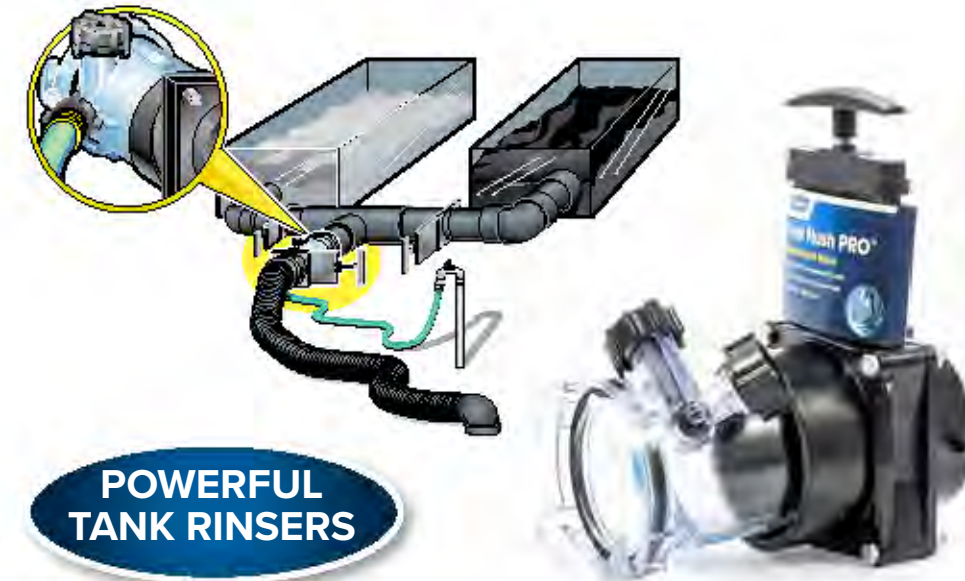

DUAL FLUSH™ PRO

39062 Dual Flush PRO