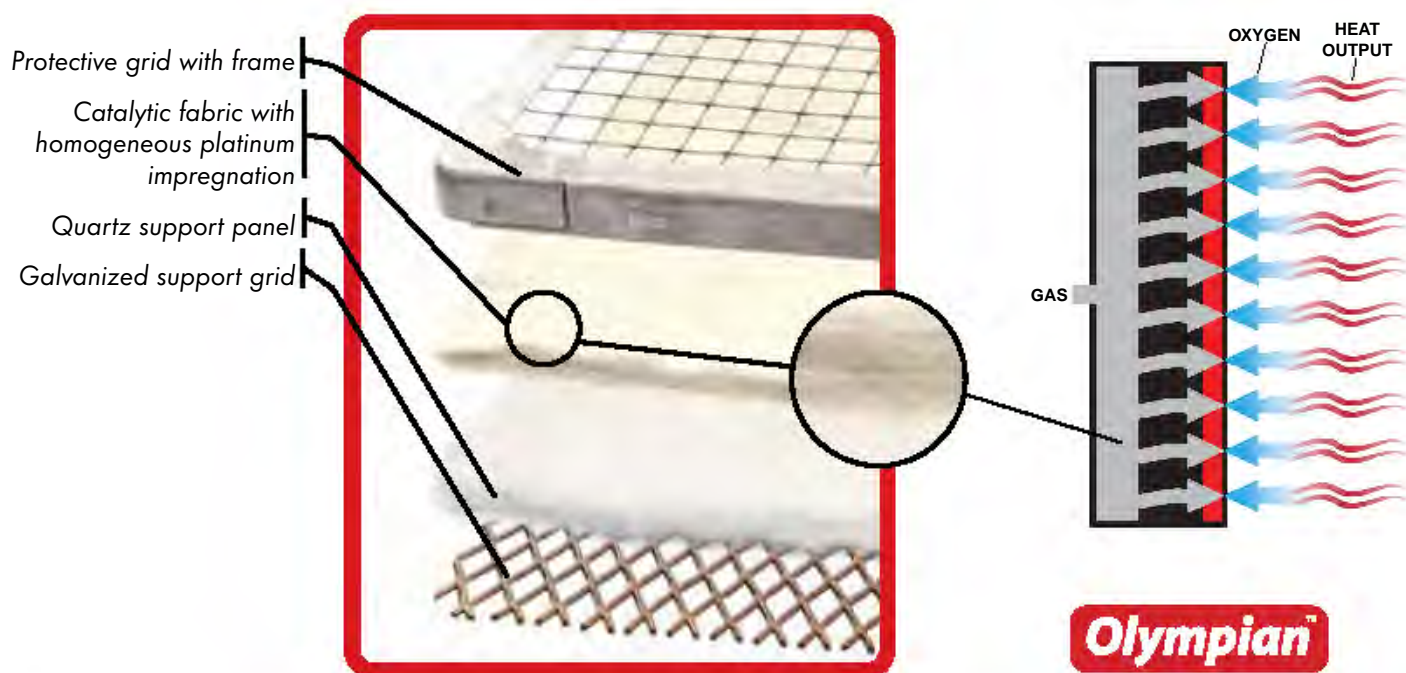

OLYMPIAN CATALYTIC HEATING ELEMENT Features a high porosity spongy texture which allows for perfect transport of the oxygen needed for combustion. The catalytic heating element is evenly impregnated with platinum, guaranteeing optimal oxidation of gas and elimination of the mix of dangerous gas emissions.

Platinum Catalytic heating system for all Wave Heater models