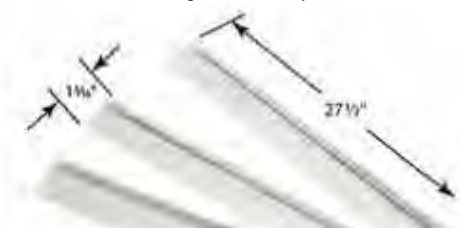

RS700 For Norcold refrigerator vents with 27.5" louver openings.

42153 RS700 for Refrigerator Vents, 3pk