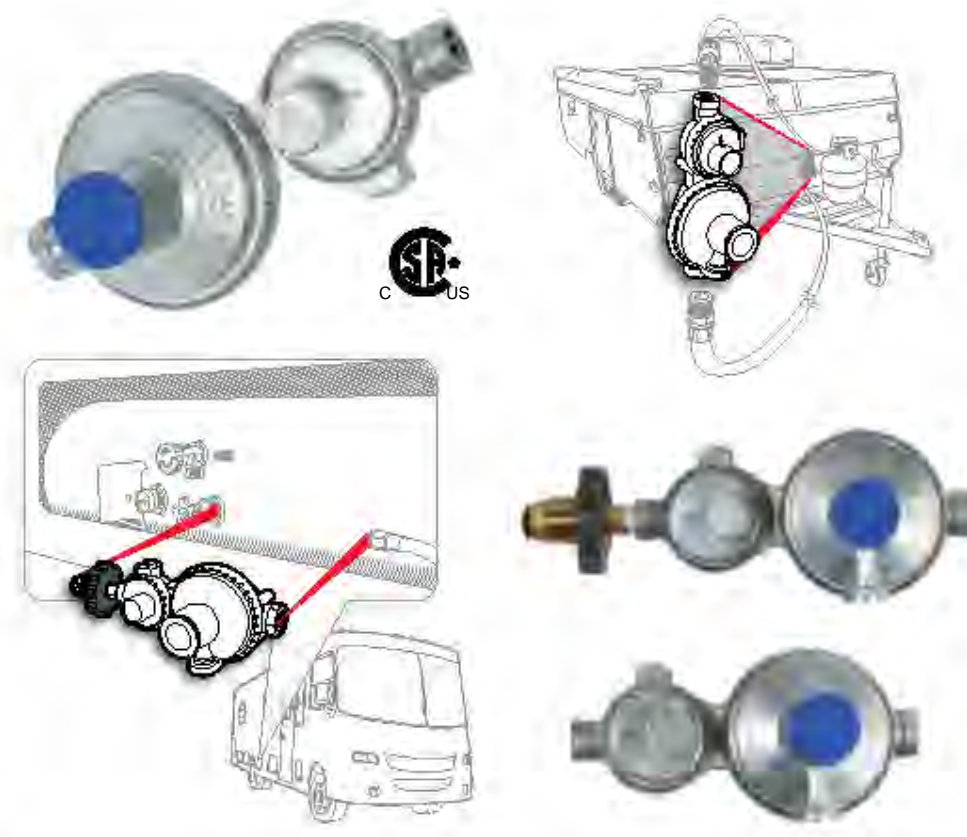

TWO STAGE PROPANE REGULATOR Integral first and second stages ensure a smoother, more consistent flow of gas to all appliances. CSA Listed. Inlet: 1/4" NPT. Outlet: 3/8" NPT. Outlet pressure: 11" WC. BTU Capacity (propane): 160,000 BTU/HR.

- 59313 Vertical Mount
- 59323 Horizontal Mount
- 59333 Horizontal Mount with P.O.L.
- 59344 Covers for Two-Stage Regulators, 2pk