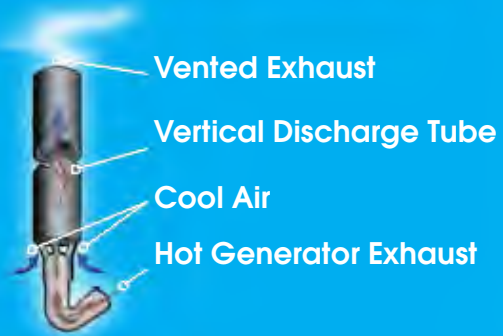

FUMES STAY UP HERE

Vent dangerous generator exhaust above the roof line

Gen-turi
RV generator exhaust system

HEAVY DUTY PROPANE TANK COVERS

105

**20 SKUs & 5 different colors
available to fit your needs**

LP Gas