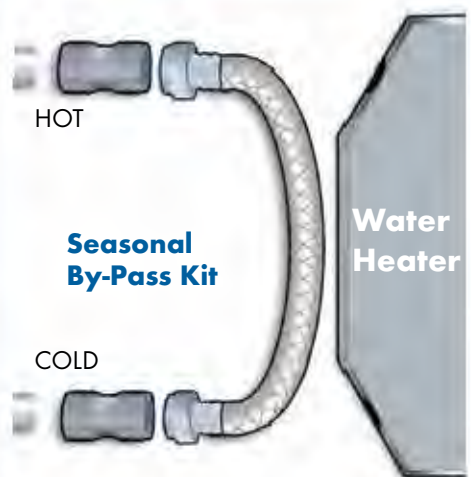

SEASONAL BY-PASS KIT This temporary by-pass kit allows you to hook up in the fall for winterizing and remove in the spring for reconnecting the system. Comes with kink-resistant nylon reinforced hose.

35713 Seasonal By-Pass Kit