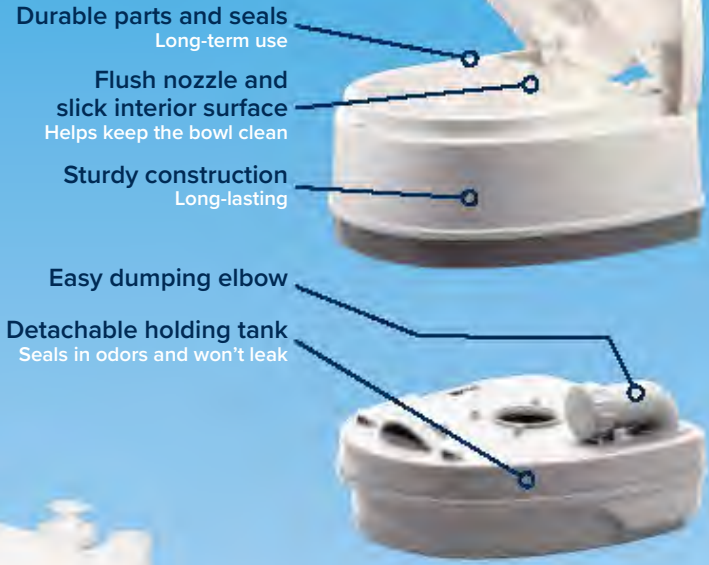

T2.6 and T5.3 TRAVEL TOILETS

A durable, comfortable option for camping, hunting, road trips and boat trips. Features a larger seat size than most brands, and a larger bowl. Pump flush action effectively rinses the bowl. Detachable holding tank seals firmly to prevent escaping leaks and odors. The holding tank's slick interior surface makes waste removal easier and more efficient. Remove the flush tank one handed by toggling a single spring-loaded locking latch. Features a latchable lid for easier transport. Lid can be completely removed for cleaning. Made of durable ABS resin.

41535 2.6 gal

41545 5.3 gal