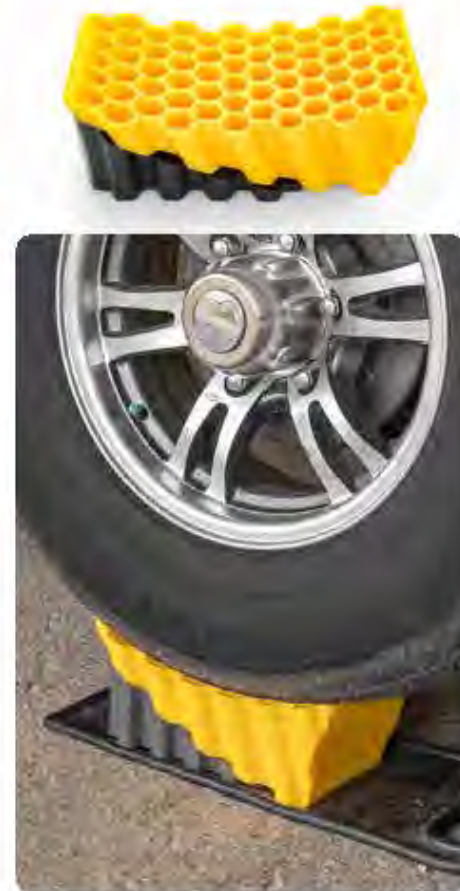

CURVED LEVELER & LEVELER CHOCK The Camco Curved Leveler is a simple way to level your vehicle by giving a tire up to 4 extra inches of lift. The honeycomb design makes the leveler lightweight but durable. The drive-on curved design allows you to only drive on to as much height as needed, then chock the leveler at the exact right height. The included chock has non-slip rubber grippers on top. Patented.

- 44423 Curved Leveler and Leveler Chock
- 44425 2pk