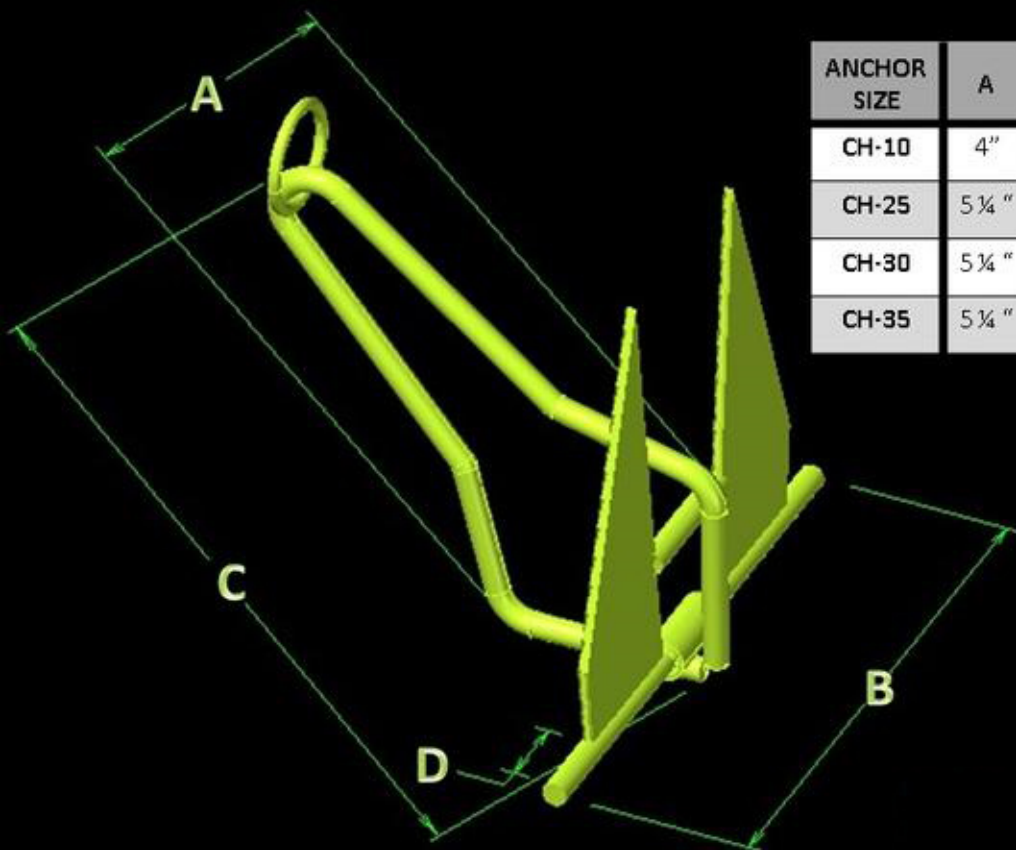

CHENE ANCHOR

ANCHOR SIZE	A	B	C	D	lbs.
CH-10	4"	7½"	8½"	0"	2
CH-25	5¼"	11"	11"	1¼"	4½
CH-30	5¼"	13"	14"	1¼"	6½
CH-35	5¼"	15"	15"	1¼"	8

Looking for dependable anchors and docking? Rely on Chene Anchor for quality and long-lasting products.