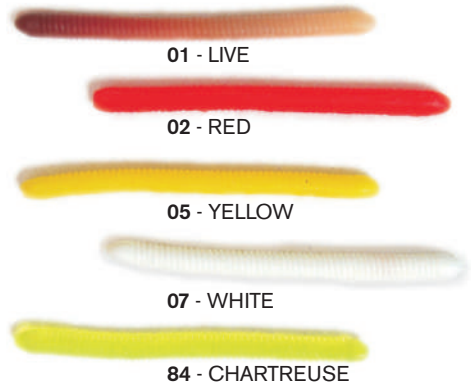

CREME#5161 (1pk) MEDIUM CRAWFISH WEEDLESS HOOK

TROUT BUGS

701-TB (2pk)
SMALL
HELLGRAMMITE

702-TB (2pk)
BROWN MAYFLY
NYMPH

703-TB (2pk)
MAYFLY NYMPH

704-TB (2pk)
BLACK ANT

705-TB (2pk)
RED ANT

706-TB (2pk)
STONEFLY NYMPH

717-TB (1pk)
BABY TROUT

707-TB (2pk)
WHITE GRUB

708-TB (2pk)
BABY CRAWFISH

709-TB (2pk)
STONEFLY NYMPH

710-TB (1pk)
SALMON (CADDIS) FLY

711-TB (1pk)
BROWN CADDIS

712-TB (1pk)
SALMON FLY

713-TB (2pk)
CADDIS WORM

714-TB (1pk)
SMALL YELLOW
GRASSHOPPER

715-TB (2pk)
MEDIUM HELLGRAMMITE

716-TB (2pk)
WOOLY WORM

TROUT WORMS

700-TM-1
MIDJIT WORM RIG

700-AW-1
ANGLE WORM RIG

ANGLE & MIDJIT WORM COLOR CHART

SPLIT-TAIL TRAILERS

SPLIT-TAIL TRAILERS		
SERIES	SIZE	PKG.
770	4"	6
ALSO AVAILABLE (Solid Colors, Not Pictured)		
770-02	YELLOW	
770-03	WHITE	
770-05	CLEAR CHARTREUSE	
770-07	CHARTREUSE	
770-31	PEARL	

770-182
WHITE HOT TIP