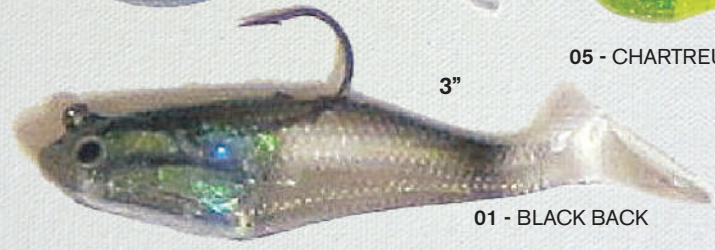

SPOILER SHAD

These popular soft-body swim baits come with the weight and hook molded in.

1 1/2"

02 - PEARL

03 - FIRE TIGER

2"

04 - BLUE BACK

11 - CHARTREUSE BLUE BACK
1 1/2" NOT AVAILABLE

05 - CHARTREUSE GLITTER

12 - CHARTREUSE BUNKER
1 1/2" NOT AVAILABLE

3"

01 - BLACK BACK

15 - KILLER SHAD
1 1/2" NOT AVAILABLE

17 - BLACK BACK GLITTER
1 1/2" NOT AVAILABLE

SERIES	SIZE	PKG
SSB100	1 1/2"	3 PK
SSB200	2"	2 PK
SSB300	3"	2 PK