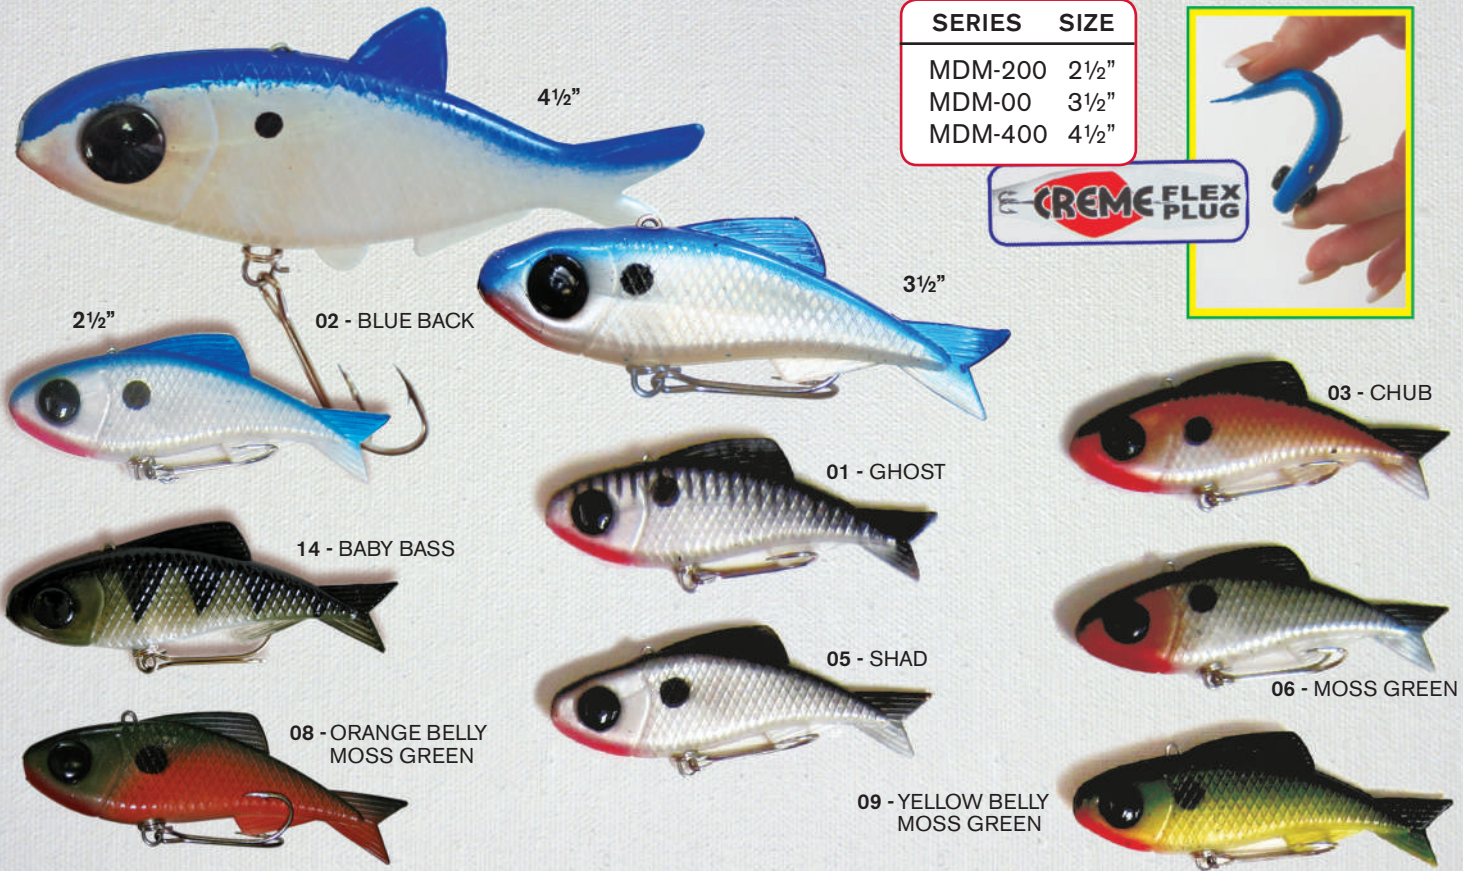

MAD DAD MINNOWS

SERIES	SIZE
MDM-200	2 1/2"
MDM-00	3 1/2"
MDM-400	4 1/2"