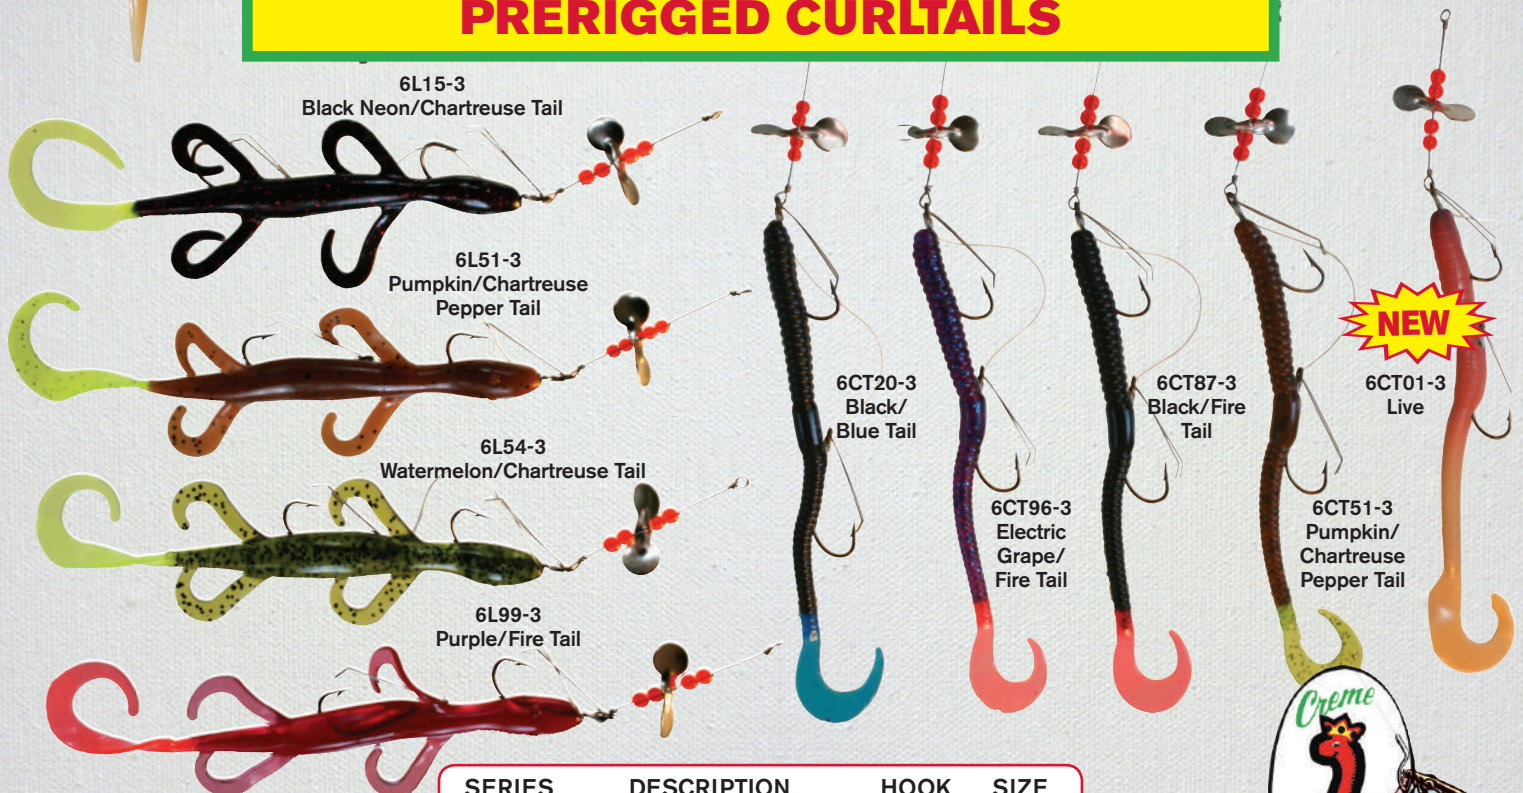

ANGLE WORM

SERIES	SIZE	COLORS
800-1	2¼"	01 LIVE, 02 RED 03 BLACK, 05 YELLOW 07 WHITE, 36 PURPLE 84 CHARTREUSE

PRERIGGED CURLTAILS

6L15-3
Black Neon/Chartreuse Tail

6L51-3
Pumpkin/Chartreuse
Pepper Tail

6L54-3
Watermelon/Chartreuse Tail