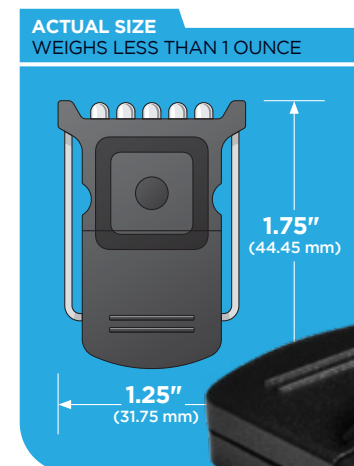

- 5 super bright LEDs with built-in 15° angle tilt
- Ultra lightweight, top mount design does not obstruct vision
- Sturdy metal clip
- Powered by 2 CR-2016 lithium batteries - included

CYCLOPS

LIGHTING PRODUCTS