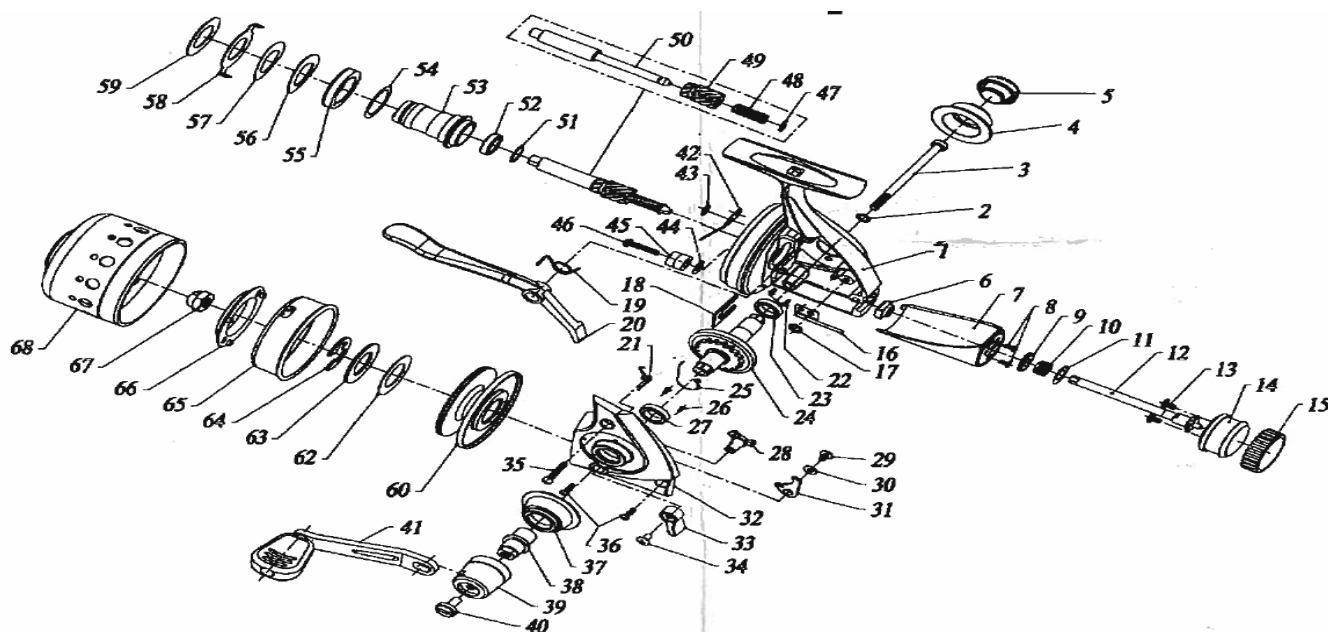

Underspin 80XD / 120XD

Key No.	Parts No.	Parts Name	Key No.	Parts No.	Parts Name
1	W32-5602	Body	41	W59-5601	Handle Assembly
2	W31-7001	Washer (A)	42	W32-8301	Click Spring (B)
3	W31-7101	Drive Shaft	43	W31-7901	Retainer (B)
4	W59-5201	Side Ring	44	W32-8401	Washer (D)
5	W59-5301	Cap	45	W32-8501	Drag Gear
6	W32-5701	Collar	46	W32-8601	Screw (I)
7	W32-5802	Rear Cover	47	W31-8001	Spring Retainer
8	W32-5901	Screw (A)	48	W31-8101	Main Shaft Spring
9	W32-6001	Click Gear	49	W32-8801	Pinion Gear
10	W32-6101	Drag Knob Spring	50	W31-8301	Main Shaft
11	W32-6201	Washer (B)	51	W31-8501	Washer (E)
12	W32-6301	Drag Shaft	52	W31-6011	Ball Bearing
13	W32-6401	Screw (B)	53	W32-9001	Spool Metal
14	W32-6502	Drag Knob Assembly	54	W31-8901	Washer (F)
15	W32-6602	"O" Ring	55	W32-9101	Drag Plate
16	W32-6701	Click Spring (A)	56	W31-8901	Drag Spring Washer (A)
17	W32-6801	Retainer (A)	57	W31-8903	Drag Spring Washer (B)
18	W32-6901	Pinion Retainer	58	W31-9002	Eared Washer
19	W32-7001	Casting Trigger Spring	59	W31-9101	Drag Washer
20	W32-7202	Casting Trigger	60	W59-5701	Spool Assembly
21	W32-7301	Anti-Reverse Cam Spring	62	W31-9101	Drag Washer
22	W32-7401	Screw (C)	63	W31-9501	Key Washer
23	W31-6001	Bushing	64	W31-9601	Spool Retainer
24	W32-7501	Drive Gear	65	W58-5801	Rotor
25	W31-6501	Anti-Reverse Pawl Spring	66	W32-0101	Line Stopper
26	W31-5901	Screw (D)	67	W32-0301	Rotor Nut
27	W31-6001	Bushing	68	W59-5801	Front Cover
28	W32-7601	Anti-Reverse Cam			
29	W32-7701	Screw (E)			
30	W32-7801	Washer (C)			
31	W32-7901	Anti-Reverse Pawl			
32	W32-8102	Side Cover			
33	W31-5404	Anti-Reverse Lever			
34	W31-5301	Screw (F)			
35	W32-8201	Screw (G)			
36	W31-5201	Screw (H)			
37	W59-5401	Side Ring			
38	W32-0701	Handle Metal			
39	W59-5501	Handle Stand			
40	W32-0901	Handle Screw			

Underspin 120XD SPECIAL PARTS		
Key No.	Parts No.	Parts Name
1	W32-5502	Body
20	W32-7102	Casting Trigger
32	W32-8002	Side Cover
50	W31-8401	Main Shaft
53	W32-8901	Spool Metal
60	W59-5901	Spool Assembly
65	W58-5901	Rotor
66	W32-0201	Line Stopper
68	W59-6001	Front Cover