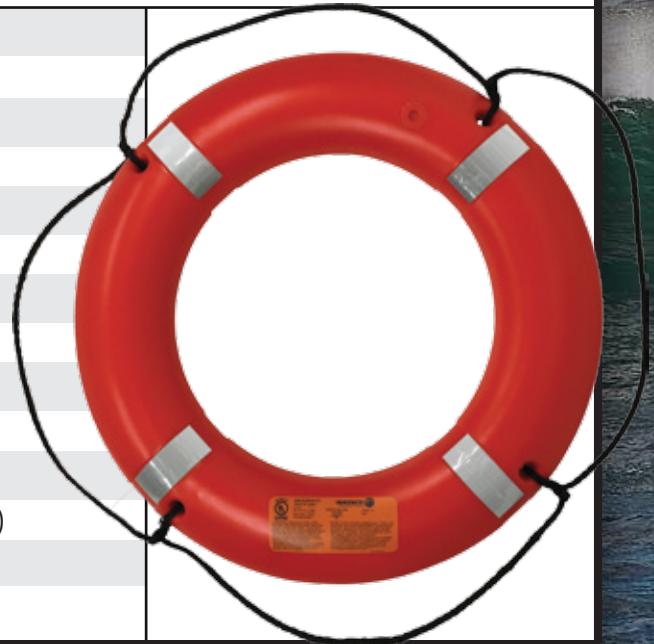

30" LIFERING WITH TAPE

DX0325D Deckbuoy®

DX0325D

TYPE

Type IV U.S.C.G. 30" Lifering With SOLAS Reflective Tape

USES

The only "Deckbuoy®", it is used onboard commercial vessels, offshore installations and larger yachts. All Datrex rings are molded from high impact linear low-density polyethylene for superior life expectancy in the most severe environments. Drop tested upto 50 meters.

FEATURES

All Datrex rings are molded from high impact linear low-density polyethylene for superior life expectancy in the most severe environments. The encircling black, floating rope is replaceable.

SPECIFICATIONS

ITEM NO.	DX0325D	
USE	Commercial	
SIZE	30" (76 cm)	
WEIGHT	5.5 lbs (2.5 kg)	
CLOSED CELL FOAM	Yes	
MOLD RESISTANT	Yes	
RETRO-REFLECTIVE	Yes/SOLAS	
COLOR	International Orange	
QUANTITY PER CASE	3 per case	
CASE DIMENSIONS	31 x 31 x 13 inches (79 x 79 x 33 cm)	
CASE WEIGHT	28 lbs (12.7 kg)	
QUANTITY PER PALLET	27 liferings	
PALLET DIMENSIONS	43 x 48 x 65 inches (109 x 122 x 165 cm)	
PALLET WEIGHT	252 lbs (114 kg)	
PALLET VOLUME	78 ft³ (2.20 m³)	