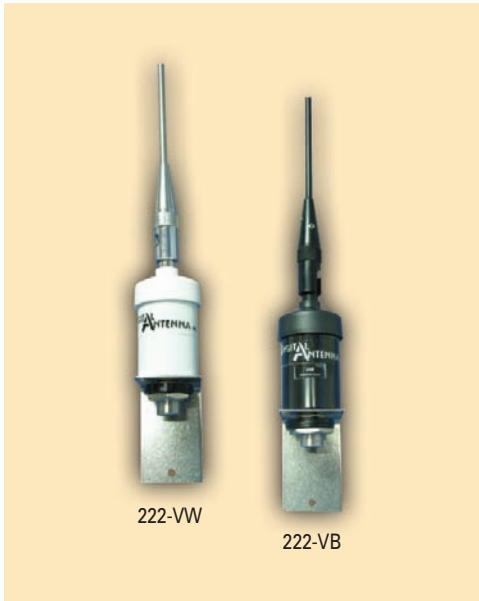

3' VHF ANTENNAS

3 dB GAIN

200 SERIES: 222-VW | 222-VB

A low profile and economic solution, our 3' VHF antenna offers an efficient 3dB gain for dependable communication. Simple push and twist quick-disconnect antenna mast allows for easy storage when using a boat cover or fishing. The 200 Series is a great choice for T-Tops, speedboats and sailboats providing a broader signal in rough seas or during "heeling".

200 Series: 222-VW | 222-VB

Mount: Stainless steel L-bracket for side mounting.

Connector: UHF female (SO239).

Cable: Not included – use Digital Antenna's PowerMax™ Cable.

3' VHF Antennas Feature:

- Durable stainless steel antenna mast.
- Quick antenna mast disconnect.
- Completely sealed coil base.

Product Technical Specifications

P/N 222-VW | 222-VB

| | |
|--------------------------|-------------------------------------|
| Radiation Pattern | Omni-Directional |
| Gain | 3 dBi |
| VSWR | < 2.0:1 = 153.8 - 159.8 MHz (6 MHz) |
| Impedance | 50 ohms |
| Max Input Power | 100 watts |
| Dimensions | 36" |
| Weight | 1.1 oz |
| Exterior Finish | Stainless Steel Whip |
| Base | Powder Coated Aluminum |
| RF Connector | UHF female (SO239) |
| Wind Rating | 125 mph |
| Installation | Supplied L-bracket for pole/wall |