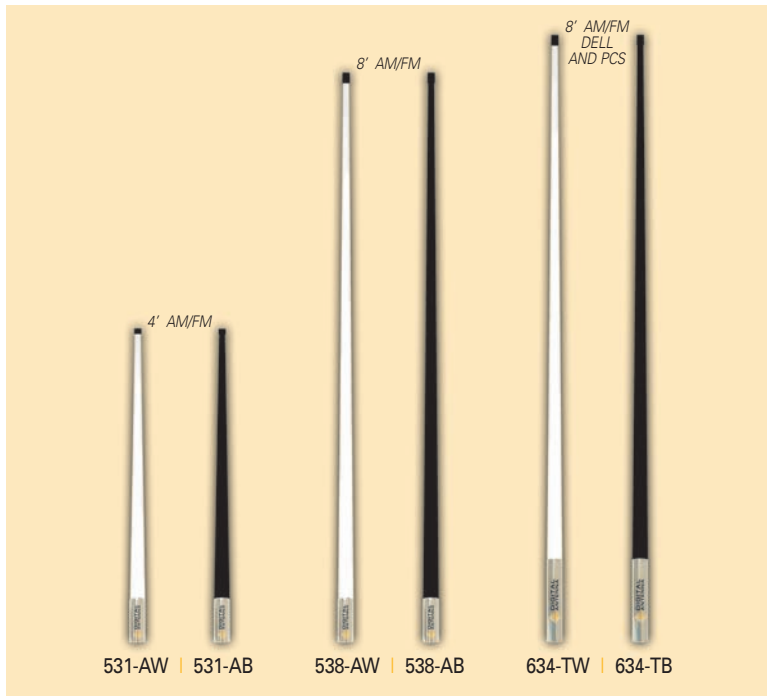

When onboard entertainment is your passion, Digital Antenna's AM/FM antennas deliver unbeatable reception and clarity. Choose our 500 GOLD Series dedicated AM/FM antenna or our versatile 600 GOLD Series Trifecta™ antenna combining AM/FM, cell and PCS in one durable antenna.

All AM/FM and Trifecta™ Antennas Feature:

- Soldered connections.
- High gloss urethane finish.
- Durable 316 grade stainless steel ferrules.

Hand-assembled and tuned for maximum gain.

500 GOLD Series: 4' – 531-AW | 531-AB 8' – 538-AW | 538-AB

Mount: Standard 1"–14 threaded base.
Connector: Un-attached Motorola type plug.
Cable: Includes 15' exclusive low-loss, tinned braid, foil shielded, UV stable RG-8X marine cable.

Digital Antenna's 4' AM/FM antennas (531-AW | 531-AB) are designed to match our 4' VHF (528-VW | 528-VB) and 4' cellular (563-CW | 563-CB) antenna.

Digital Antenna's 8' AM/FM (538-AW | 538-AB) antennas are designed to match our 8' VHF (529-VW | 529-VB) and 8' cellular (567-CW | 567-CB) antennas.

600 GOLD Series: 8' - 634-TW | 634-TB

Mount: Standard 1"–14 threaded base.
Connector: GOLD Factory-attached mini-UHF female with double mini-UHF male adapter for cell cable and un-attached Motorola type plug for AM/FM cable.
Cable: Includes two each 20' exclusive low-loss, tinned braid, foil shielded, UV stable RG-8X marine cables.

Product Technical Specifications

Radiation Pattern	Omni-Directional
Gain (Trifecta™ Cell)	9 dBi
Gain (AM/FM)	N/A
VSWR (Trifecta™ Cell)	< 1.5:1 = 810-900 and 1800-1990 MHz
Frequency (AM/FM)	Receive Only 500-1600 KHz, 88-108 MHz
Impedance	50 ohms
Max input power (Trifecta™ Cell)	250 watts
Exterior finish	White, UV stable poly-urethane coating
Ferrules	316 Stainless Steel
Wind rating	115 mph (4'), 95 mph (8')
Cable (Trifecta™)	20' exclusive RG-8X (Qty 2)
Cable (AM/FM)	15' exclusive RG-8X
RF Connector (Trifecta™ Cell)	Mini-UHF female (factory attached) with double male adapter
RF connector (AM/FM)	Motorola type plug
Installation	1"-14 female threads