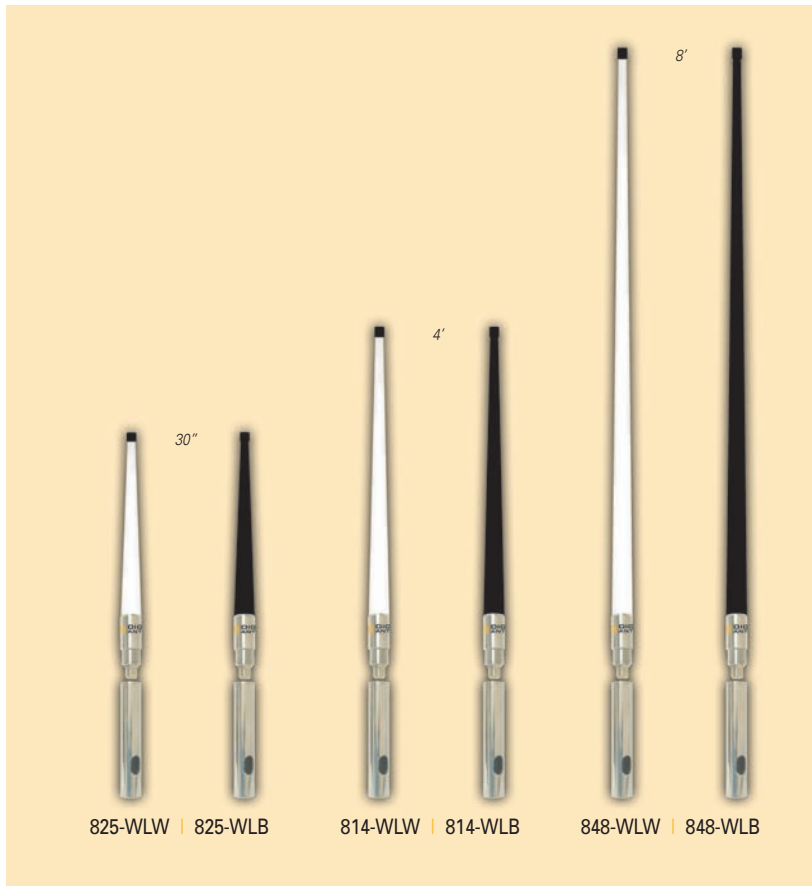

30" | 4' | 8' GHz ANTENNAS

10 dB GAIN WiFi ANTENNAS

SAILBOATS | YACHTS | COMMERCIAL VESSELS

Getting and staying connected on the water has never been easier. Digital Antenna's 2.4 GHz premium quality 10dB gain omni-directional antennas achieve optimal signal range on b/g wireless LANs, Bluetooth and multipoint radio equipment where high gain and wide coverage is desired. Designed to match other antennas on your boat, Digital's WiFi antennas are available in lengths of 30", 4' & 8'.

All WiFi Antennas Feature:

- Powerful brass radiators.
- Soldered connections.
- Power-directing ferrite choke bead.
- High gloss urethane finish.

Hand-assembled and tuned for maximum gain.

800 Series: 30" – 825-WLW | 825-WLB
4' – 814-WLW | 814-WLB
8' – 848-WLW | 848-WLB

Mount: Standard 1"-14 threaded base.

Connector: Highest quality Type-N female.

Cable: Not included – use Digital Antenna's PowerMax™ Cable.

Product Technical Specifications

Radiation Pattern	Omni-Directional
Gain (Trifecta™ Cell)	10 dBi
Bandwidth VSWR	< 1.5:1 = 2400-2500 MHz
Impedance	50 ohms
Max input power	100 watts
Dimensions	30", 4' or 8' x 1" tapered OD
Exterior finish	White, UV stable poly-urethane coating
Ferrule	316 Stainless Steel
RF Connector	Type N female
Installation	1"-14 threaded double female ferrule