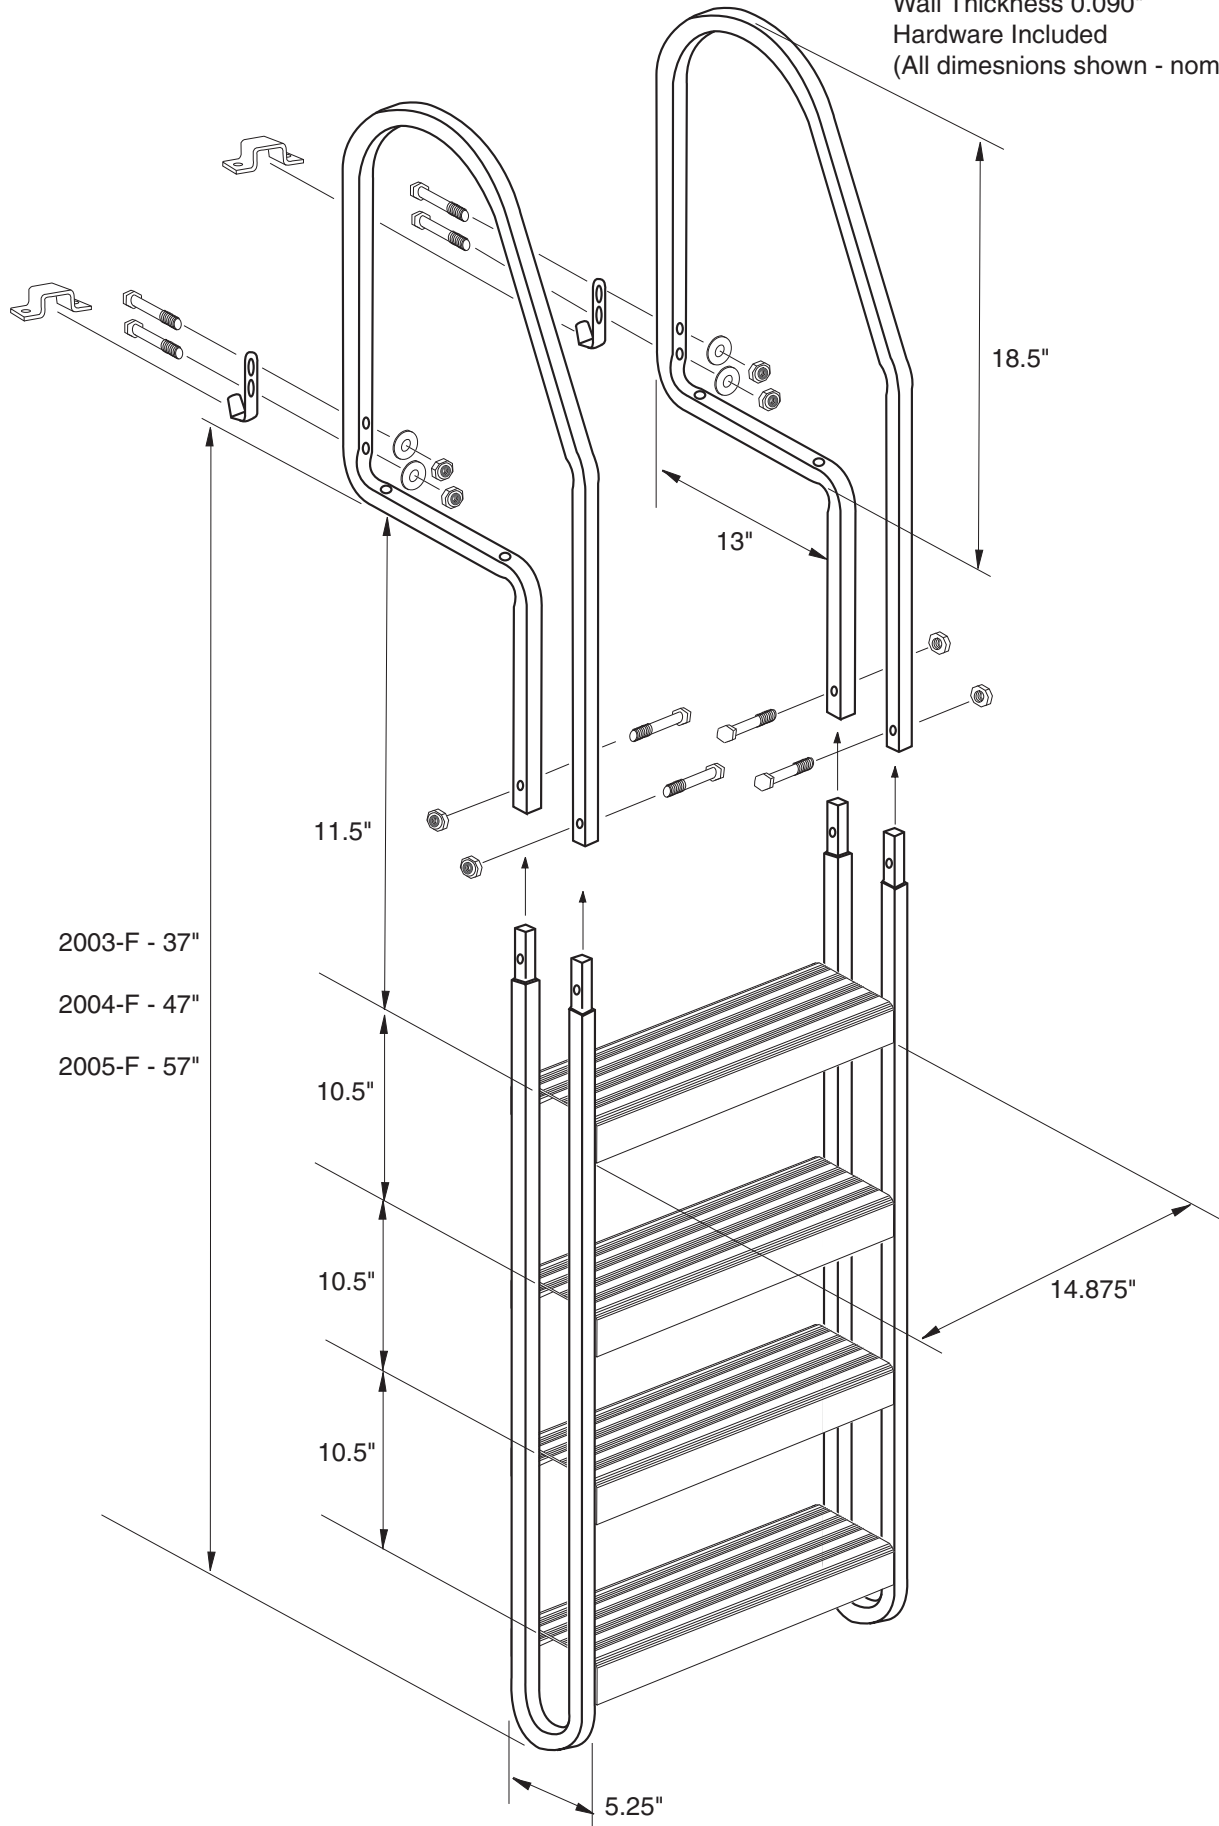

# DOCK EDGE INC.

Quick Release Dock Ladders:  
2003-F, 2004-F & 2005-F  
1" Square tube, welded aluminum ladder  
Wall Thickness 0.090"  
Hardware Included  
(All dimensions shown - nominal)

Discover other anchors and docking on our website.