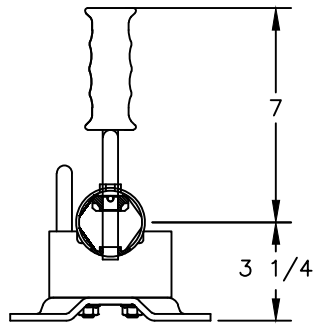

MODEL  
DLX TONGUE JACK  
1500lb CAPACITY  
MARINE JACK  
P/N 22210

View other boat trailer parts made by Dutton Lainson on our website.