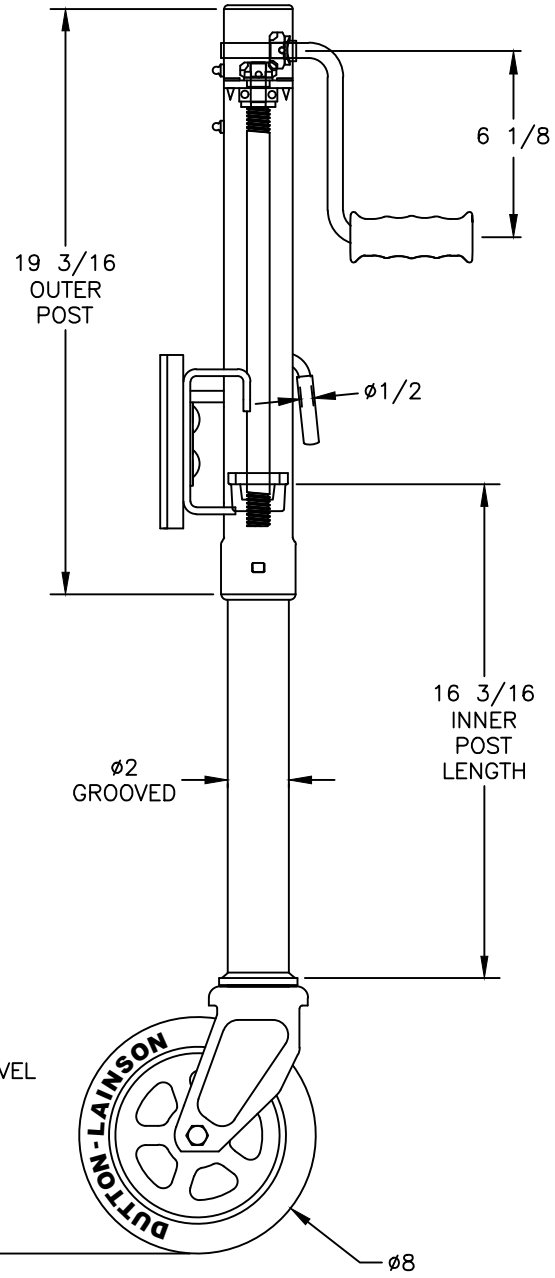

MODEL  
DLX TONGUE JACK  
1500lb CAPACITY  
MARINE JACK  
P/N 22210

View other boat trailer parts made by Dutton Lainson on our website.