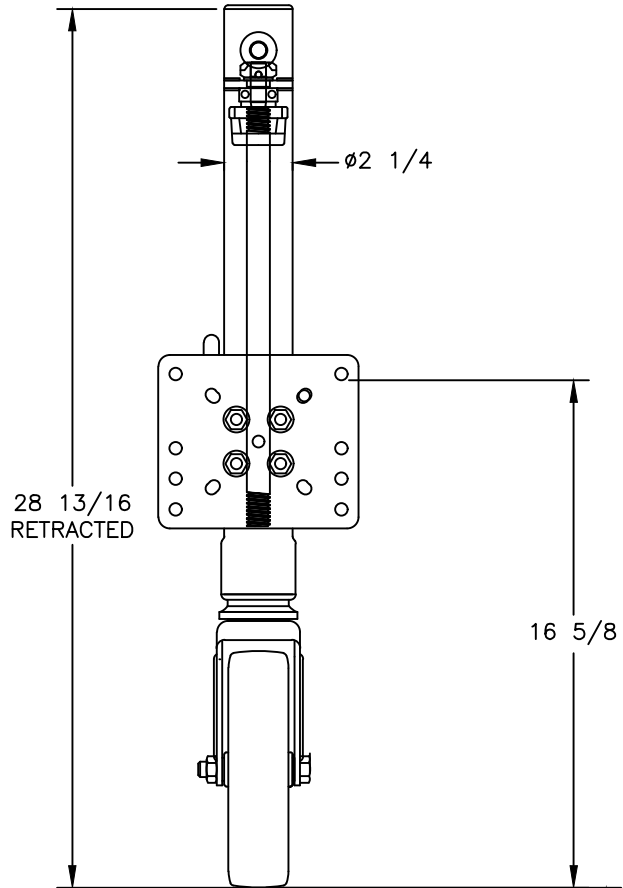

MODEL  
DLX TONGUE JACK  
1500lb CAPACITY  
MARINE JACK  
P/N 22210

View other boat trailer parts made by Dutton Lainson on our website.