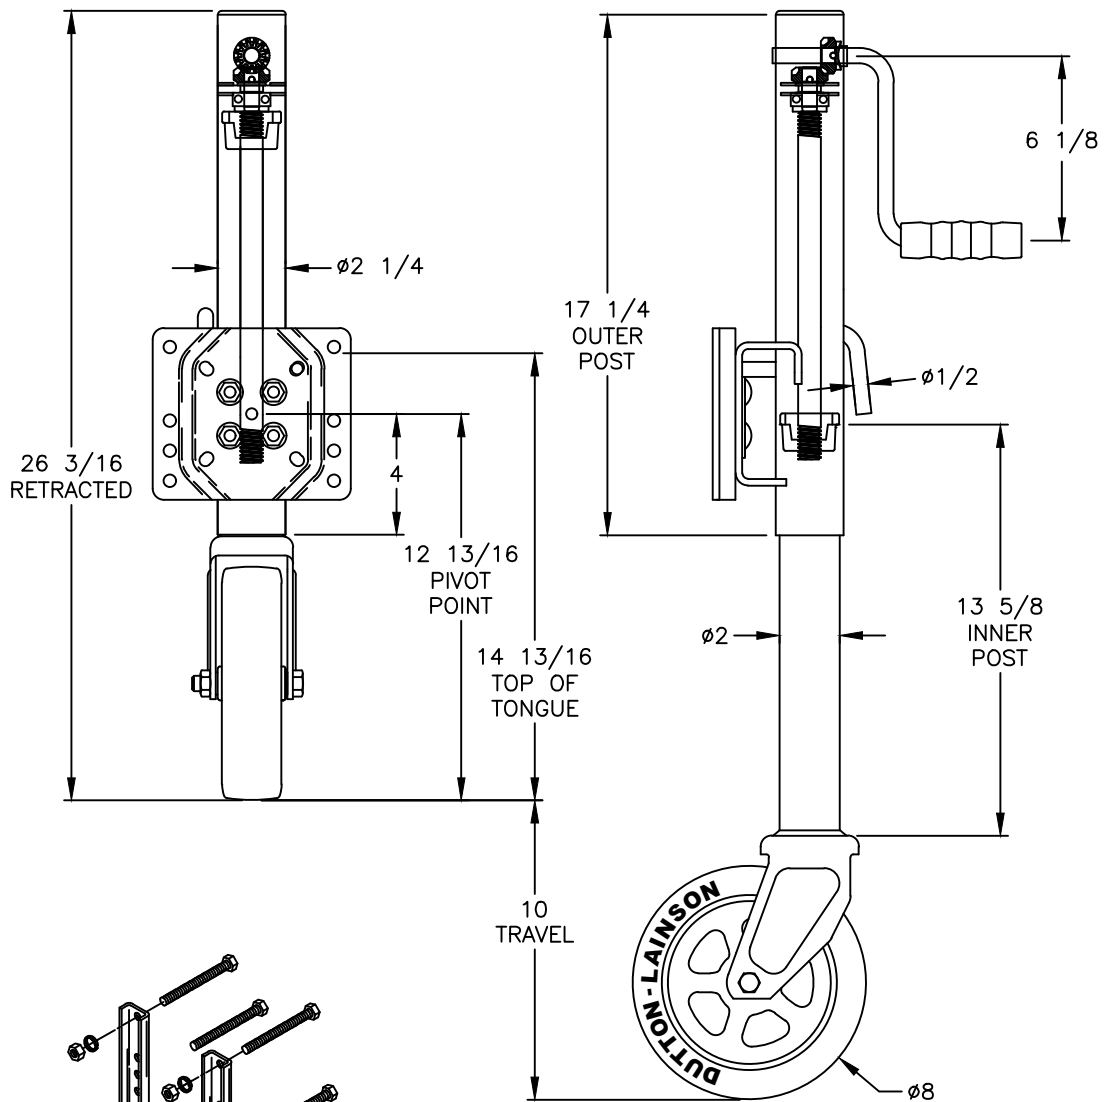

MODEL
6850
1500lb/680kg CAPACITY
MARINE JACK
P/N 22800

6804 HARDWARE
MOUNTING KIT
P/N 303229

[View other boat trailer parts made by Dutton Lainson on our website.](#)