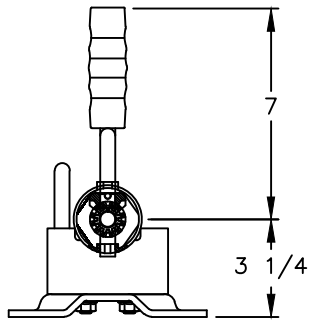

MODEL
6850
1500lb/680kg CAPACITY
MARINE JACK
P/N 22800

6804 HARDWARE
MOUNTING KIT
P/N 303229

[View other boat trailer parts made by Dutton Lainson on our website.](#)