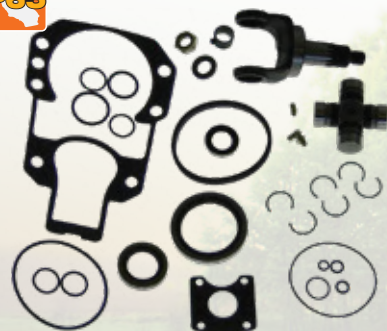

**94-01271
Yoke and U-Joint
Service Kit**

Replaces:
Mercury n/a

Fits **MerCruiser** MR drives (S/N OB418819 & later) U-Joint assemblies.

KIT CONTENTS

Locknut	1	11-01817
Washer	1	12-02716
Heavy Duty U-Joint	2	94-01821
Short Yoke	1	94-03800
Gasket Kit	1	NSS
Upper GC Seal Kit	1	NSS