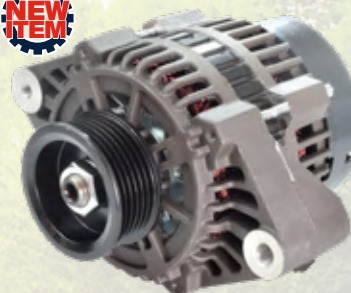

300-45476 Alternator

Replaces:
Indmar S75011
SIE 18-5984
Fits **Indmar** inboard marine engines.