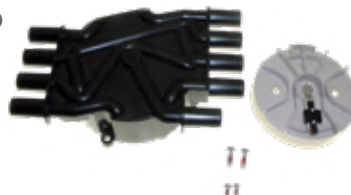

300-03091 Tune-Up Kit with Cap

Replaces:
Volvo
SIE 18-5247

Fits V8, 225-320 Hp GM & Volvo OS engines using Delco HVS distributors. (For HVS cap only, see item 300-03093.)