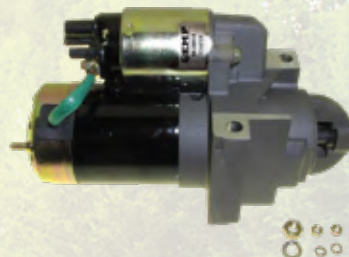

300-01926 Alternator w/Pulley 12V 70 AMP

Replaces:
Chrysler MA22
SIE 18-5957

Fits **Chrysler Inboard** engines.
12V, 70 amp.

50-26018 Clockwise Rotation Starter

Replaces:
Chrysler MS20
SIE 18-6275

Fits **Chrysler Inboard** engines.
Clockwise Rotation 2 bolt
staggered pattern, 9 tooth gear