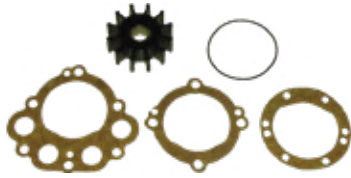

Replaces:  
**Sherwood** 15000K

Fits **Sherwood** water pumps. Includes o-ring and gaskets.  
Hub uses key  
ID: 16 mm | OD: 65 mm  
W: 51.2 mm | 12 blades