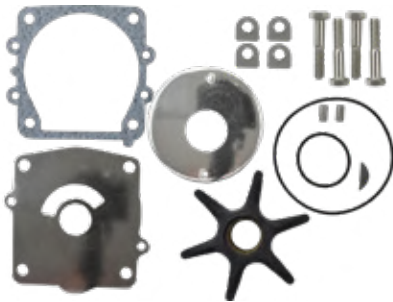

46-02345
Water Pump Service Kit

Replaces:
Yamaha 6N6-W0078-00-00
SIE 18-3312
Fits 115-130 Hp outboards.

KIT CONTENTS

Bolt (8-1.25 x 45 MM)	4	10-05202
Washer	4	12-05200
O-Ring	1	25-02041
O-Ring	1	25-02044
Gasket	1	27-02052
Wear Plate	1	46-02273
Key	1	46-02276
Pump Cup	1	46-02341
Impeller	1	47-02275
Impeller Pin	2	47-05201