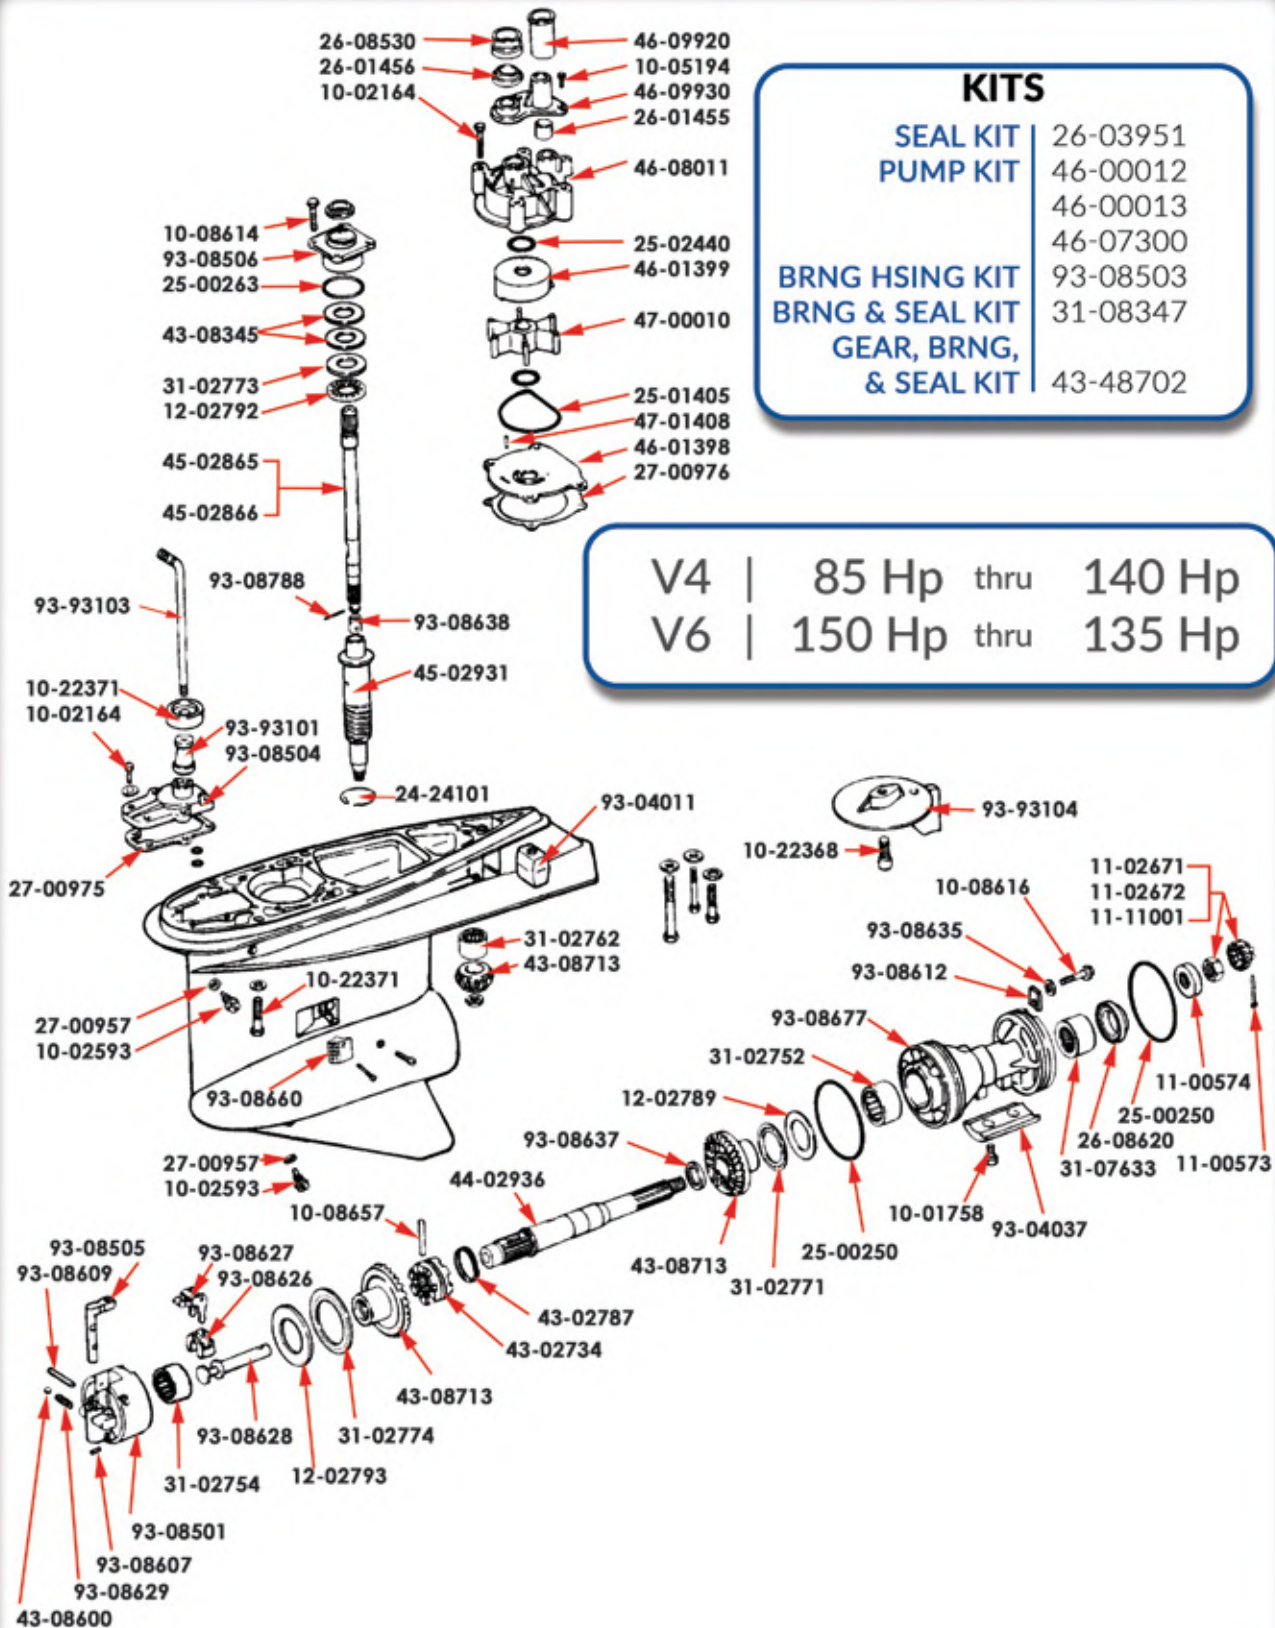

LARGE GEARCASE | 1995-2003