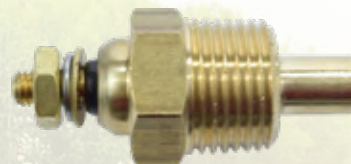

**75-01940
Oil Pressure Sender**

Replaces:
Volvo 3857532
SIE OP24882

Fits **Universal fit** for all models using 10-32 terminal. 1/8", 27 tpi, 80 psi