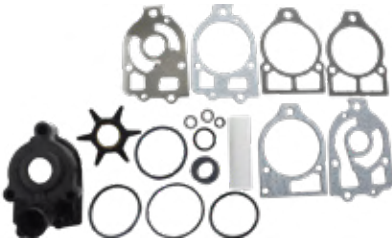

46-00090 Pump Kit with Housing

Replaces:
Mercury 96148Q8
SIE 18-3517

Fits **MerCruiser** MC-1 & R/MR/
Alpha One water pumps.

KIT CONTENTS

Drain Gasket	2	12-02108
Guide Tube	1	23-00601
O-Ring	1	25-00088
O-Ring	1	25-00205
O-Ring	1	25-00207
Slinger	1	25-00226
O-Ring	1	25-00227
O-Ring	1	25-00274
Quad Ring	1	26-00221
Gasket	1	27-00611
Gasket	1	27-00670
Gasket	1	27-00671
Gasket	1	27-00672
Gasket	1	27-00673
Wear Plate	1	46-00030
Pump Housing	1	46-00043
Impeller	1	47-00001