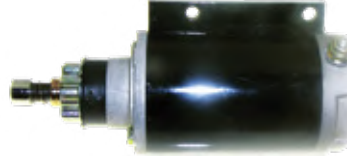

### 50-02838 Starter

Replaces:  
**Johnson/Evinrude** 586278  
SIE 18-5629

Fits **Johnson/Evinrude** 2-cyl,  
20-35 Hp outboards. 11 tooth  
gear.