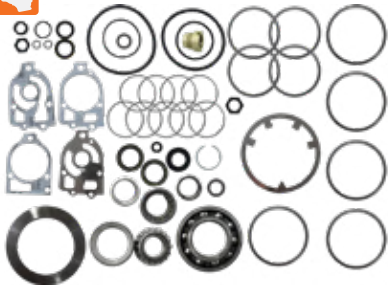

P65

31-31002 Bearing and Seal Kit

Replaces:
Mercury 803033T1

Fits **Mercury/Mariner** V6, 135-200 Hp outboard gearcases. Standard Rotation with 2:1 ratio, non-ratcheting.

KIT CONTENTS

Pinion Nut	1	11-02678
Washer	1	12-13082
Tab Washer	1	14-02179
Retainer Ring	1	24-24102
Ball Bearing	1	31-01900
Bearing	1	31-02125
Carrier Bearing	1	31-02126
Pinion Bearing	1	31-02762
Thrust Ring	1	93-08611
BearingBearing	1	NSS
RaceBearing	1	NSS
Lower GC Seal Kit	1	NSS
Shim Set	1	NSS

P65