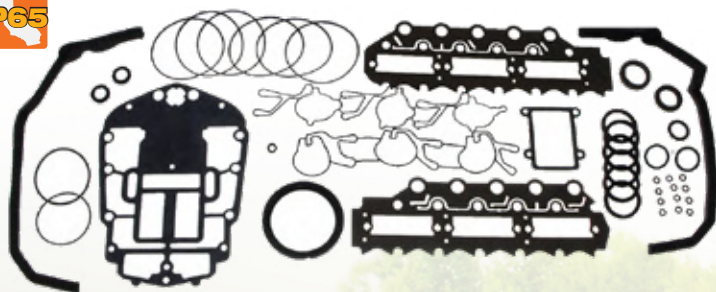

KIT CONTENTS

Elbow	1	12-02781
O-Ring	1	25-00256
O-Ring	1	25-00261
Seal	1	26-00027
Crankshaft Seal	1	26-01581
Thermostat Seal	1	26-26701
Exhaust Cover Gasket	2	27-00751
Water Jacket Gasket	1	27-00769
Air Silencer Gasket	1	27-00770
Base Gasket	1	27-00771
Carburetor Silencer Gasket	1	27-00772
Inner Gasket	1	27-00774
Silencer Gasket	1	27-00775
Exhaust Gasket	1	27-00776
Gasket	1	27-00777
Power Head Gasket	1	27-00919
Gasket	1	27-00946
Gasket	3	27-00953
Head Gasket	1	27-00958
Air Silencer Gasket	1	27-27130
Base Gasket	1	27-27131
Gasket	1	27-27137

P65