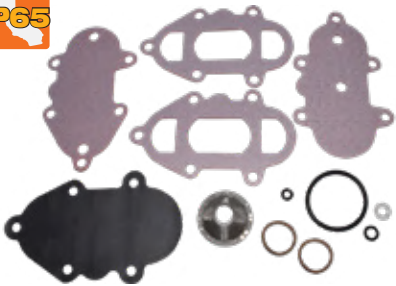

KIT CONTENTS

O-Ring	1	25-00228
Viton O-Ring	1	25-00426
O-Ring	1	25-00786
Fuel Screen	1	35-00108
Fuel Pump Washer	1	NSS
Gasket	2	NSS
Gasket	1	NSS
Gasket	1	NSS
Gasket	1	NSS
Gasket	1	NSS
Gasket	2	NSS

P65