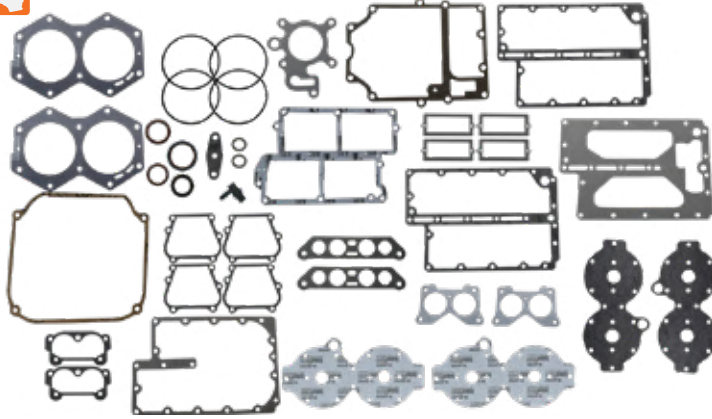

### 27-01890 Powerhead Gasket Set

Replaces:  
**Johnson/Evinrude** 439085  
SIE 18-4303-1

Fits **Johnson/Evinrude** V4, 85-140 Hp outboards.