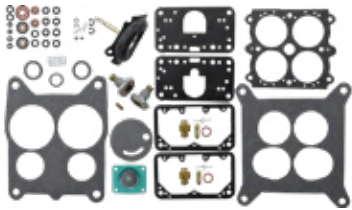

**1300-36033
Carburetor Repair Kit**

Replaces:
Volvo
SIE 18-7077
Fits V8, 200-255 Hp engines with Rochester 4-bbl carburetors.

**1300-36055
I/O Carburetor Kit**

Replaces:
Volvo
Fits **Volvo** V6, 160-205 Hp | V8, 170-230 Hp engines with Holley 2-bbl carburetors.

**1300-36053
Carburetor Repair Kit**

Replaces:
Volvo 3854105
SIE 18-7242
Fits **Volvo** V8, 300-415 Hp engines.

**1300-08704
Carburetor Float**

Replaces:
Volvo 841634-9
SIE 18-7200
Fits 4-cyl & 6-cyl GM engine Rochester 2-bbl carburetors.

**1300-08705
Carburetor Float**

Replaces:
Volvo 856138-3
SIE 18-7201
Fits V6 & V8 GM engine Rochester 4-bbl carburetors.

**1300-08706
Float Kit - Rochester 170**

Replaces:
Volvo 826359-2
SIE 18-7201
Fits V6 & V8 GM engine Rochester carburetors.

VOLVO CARB KIT & FLOAT APPLICATIONS