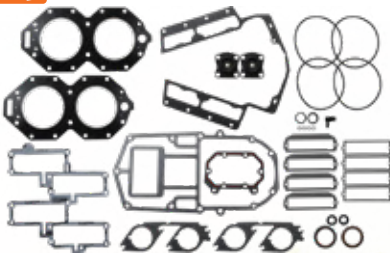

27-08651 Gasket Kit

Replaces:
Johnson/Evinrude 396750
SIE 18-4310

Fits **Johnson/Evinrude** 4-cyl, 120-140 Hp outboards.

KIT CONTENTS

Elbow	1	12-02781
O-Ring	4	25-01453
Seal	1	26-01452
Grommet	2	26-01960
Seal	1	26-01986
Washer	4	26-02143
Powerhead Base Gasket	1	27-01631
Intake Gasket	1	27-01972
Reed Box Gasket	4	27-01973
Reed Block Gasket	4	27-01974
Air Box Cover Gasket	1	27-01976
Throttle Body Gasket	2	27-01977
Rectifier Gasket	1	27-01978
Head Gasket	2	27-13240
Thermostat Cup	2	75-01961
Valve Diaphragm	2	75-02210