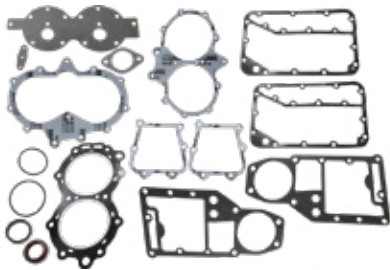

27-13300 Gasket Kit

Replaces:
Johnson/Evinrude 390700
SIE 18-4324

Fits **Johnson/Evinrude** 2-cyl, 40 Hp outboards.

KIT CONTENTS

O-Ring	1	25-00256
O-Ring	1	25-00261
Crankshaft Seal	1	26-01581
Teflon Lip Seal	1	26-02629
Gasket	1	27-00759
Gasket	1	27-00953
Exhaust Gasket	2	27-00994
Head Gasket	1	27-13132
Exhaust Gasket	2	27-27124
Bypass Cover Gasket	2	27-27125
Exhaust Gasket	1	27-27127
Exhaust Plate Gasket	1	27-27128
Water Jacket Gasket	1	27-27147