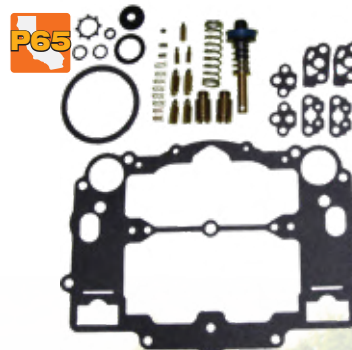

1300-03643 Carburetor Repair Kit

Replaces:
Mercury 8M0120193
SIE 18-7748

Fits **MerCruiser** V8, 175-425
Hp GM & MIE engine Weber
carburetors.