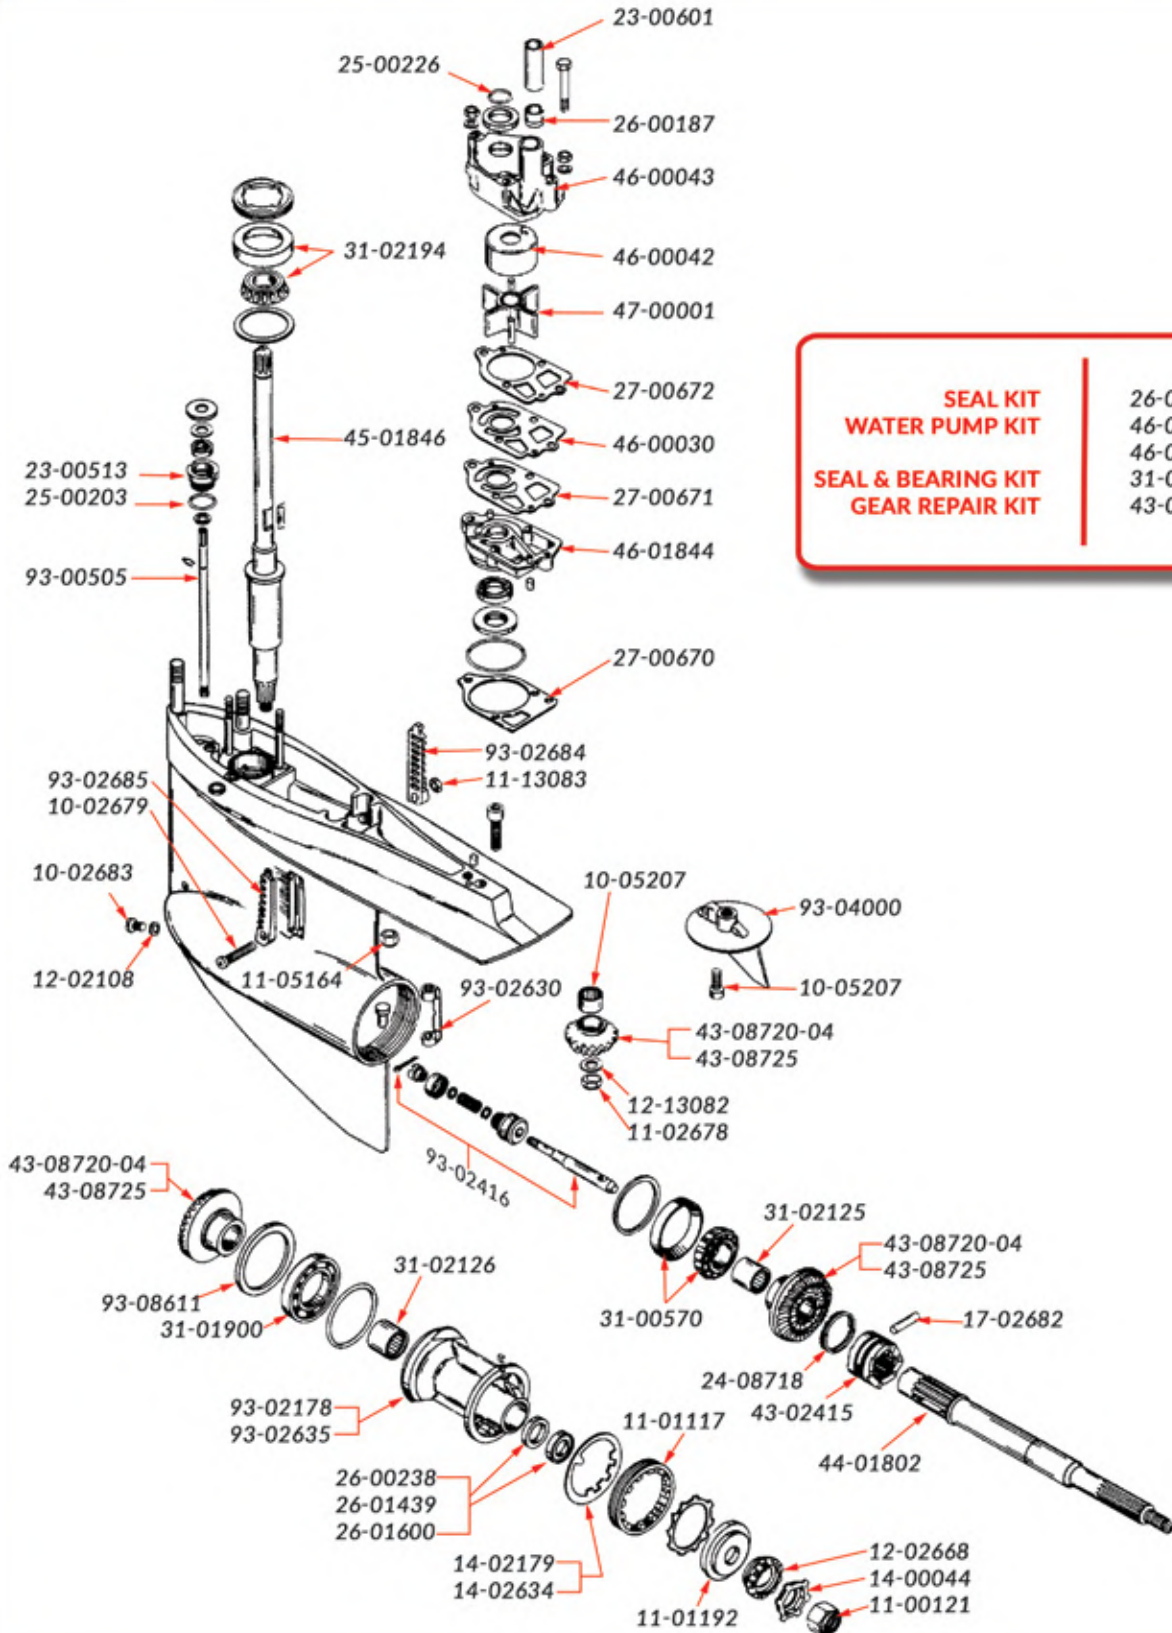

R/MR/ALPHA ONE | 1983-91

SEAL KIT	26-01287
WATER PUMP KIT	46-00091
	46-00090
SEAL & BEARING KIT	31-08757
GEAR REPAIR KIT	43-08753