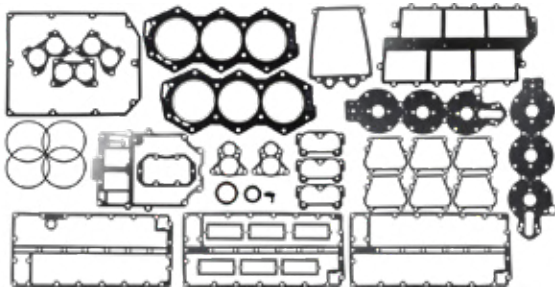

SEALS & GASKETS

27-00498 Gasket Kit

Replaces:
Johnson/Evinrude 391988
SIE 18-4304-1

Fits **Johnson/Evinrude** V6, 150-235 Hp outboards.

KIT CONTENTS

Elbow	1	12-02781
O-Ring	4	25-00250
Seal	1	26-00027
Seal	1	26-01452
By-Pass Cover Gasket	6	27-00909
Gasket	1	27-00937
Gasket	2	27-00949
Head Gasket	2	27-00967
Intake Gasket	1	27-00969
Leaf Plate Gasket	6	27-00971
Water Cover Gasket	1	27-00972
Gasket	3	27-27201
Exhaust Cover Gasket	1	27-27534
Air Silencer Gasket	3	27-27757
Head Cover Gasket	2	27-27763
Gasket	1	27-27945
Exhaust Cover Gasket	2	27-27968
Air Silencer Gasket	1	NSS