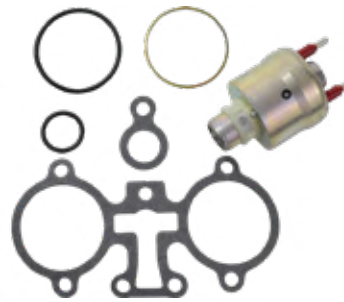

### 1399-39404 Throttle Body Fuel Injector

Replaces:  
**Mercury** 853998A1

Fits **MerCruiser** V8, 300-525  
Hp GM & MIE engines.