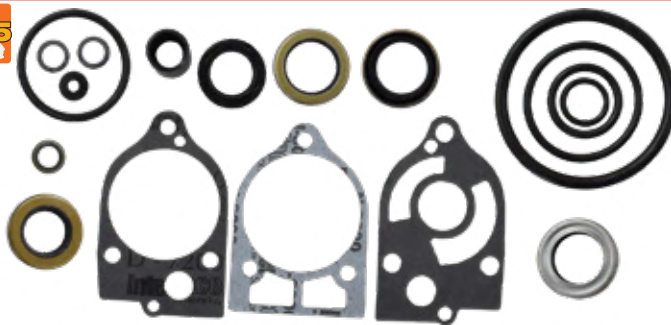

26-00286 Lower Gearcase Seal Kit

Replaces:
Mercury 79831A1
SIE 18-2654

Fits **Mercury/Mariner** 2-cyl, 35-40 Hp | 3-cyl, 50-70 Hp | 4-cyl, 40-50 Hp outboards.

KIT CONTENTS

Washer	1	12-01587
Drain Gasket	2	12-02108
O-Ring	1	25-00202
O-Ring	1	25-00204-70
O-Ring	1	25-00206
O-Ring	1	25-00213
O-Ring	1	25-07700
Seal	1	26-00177
Seal	1	26-00200
Seal	1	26-00236
Seal	1	26-00280
Seal	1	26-00281
Seal	1	26-00282
Seal	1	26-00284
Gasket	1	27-00304
Gasket	1	27-00306
Gasket	1	27-00315
Bushing	1	NSS

P65