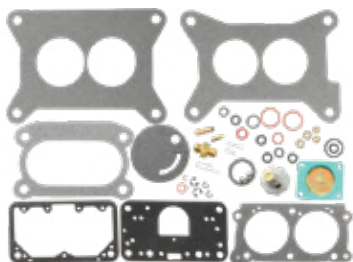

**1300-36050
Carburetor Repair Kit**

Replaces:
Mercury 802515
SIE 18-7238

Fits **MerCruiser** V8, 260-425 Hp GM & MIE engine Holley 2-bbl carburetors.