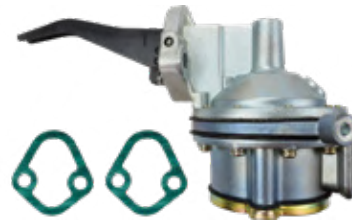

35-35267 Mechanical Fuel Pump

Replaces:
Mercury 62092T
SIE 18-7267

Fits **MerCruiser** V8, 215-255
Hp GM & MIE engines.