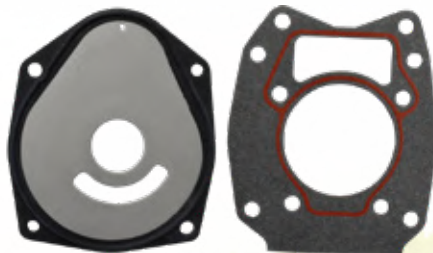

### KIT CONTENTS

Bolt	4	10-02596
Drain Screw Washer	2	10-10100
O-Ring	2	25-02109
Quad Ring	1	26-00221
Seal	1	26-02106
Pump Key	1	28-32833
Coated Wear Plate	1	46-27997
Impeller	1	47-01814
SS Pump Housing	1	NSS