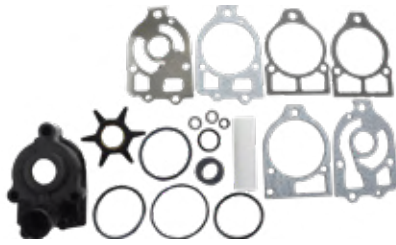

46-00090 Pump Kit with Housing

Replaces:
Mercury 96148Q8
SIE 18-3517

Fits **Mercury/Mariner** V6, 135-225 Hp outboards.

KIT CONTENTS

Drain Gasket	2	12-02108
Guide Tube	1	23-00601
O-Ring	1	25-00088
O-Ring	1	25-00205
O-Ring	1	25-00207
Slinger	1	25-00226
O-Ring	1	25-00227
O-Ring	1	25-00274
Quad Ring	1	26-00221
Gasket	1	27-00611
Gasket	1	27-00670
Gasket	1	27-00671
Gasket	1	27-00672
Gasket	1	27-00673
Wear Plate	1	46-00030
Pump Housing	1	46-00043
Impeller	1	47-00001