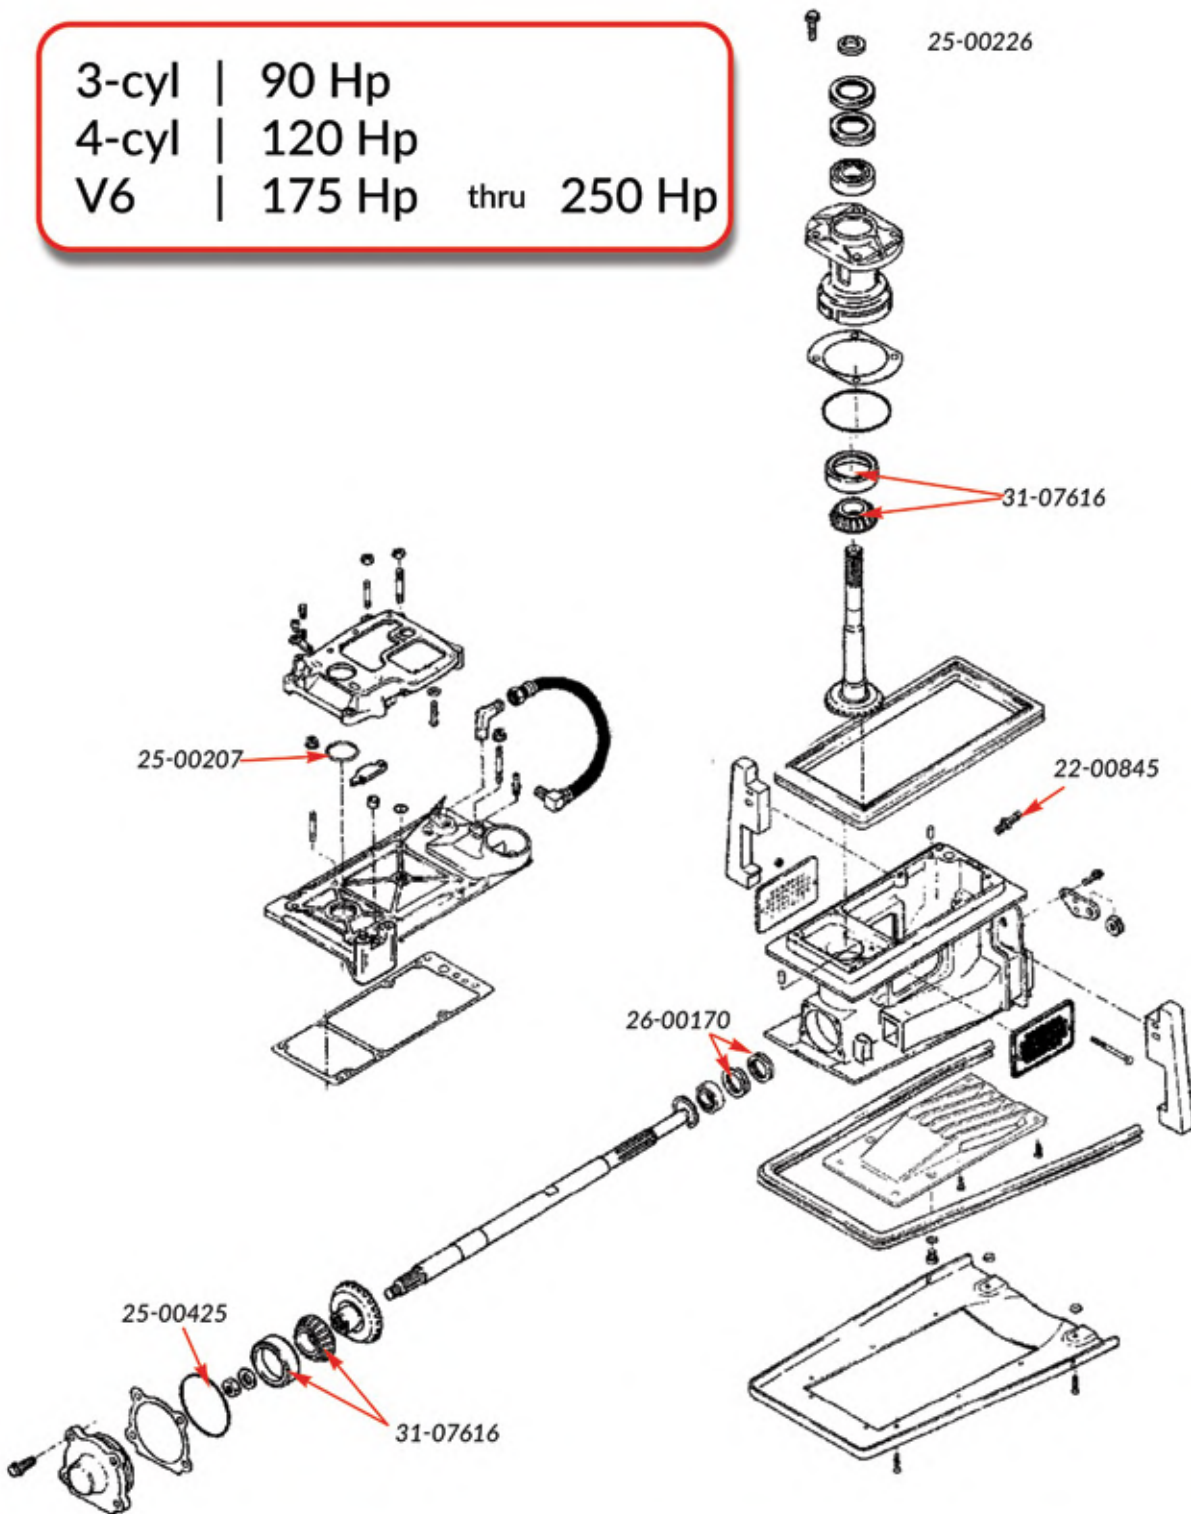

## MERCURY SPORTJET | 1995 & LATER

3-cyl | 90 Hp  
4-cyl | 120 Hp  
V6 | 175 Hp thru 250 Hp