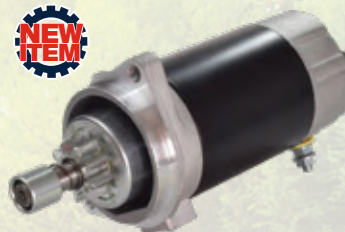

### 50-41936 Starter

Replaces:  
**Suzuki** 31100-94J10  
SIE 18-6945

Fits **2-Stroke & 4-Stroke** 2-  
cyl, 25 Hp outboards. 9 tooth  
gear.