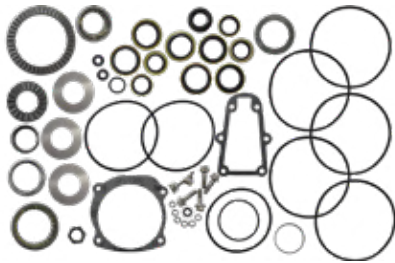

31-08349 Bearing and Seal Kit

Replaces:
OMC

Fits **Stringer & Cobra** 2.5-3.0L
4-cyl | 4.3L V6 | 5.0-5.7L V8 lower
gearcases.

KIT CONTENTS

Pinion Nut	1	11-02678
Carrier Bearing	1	31-02126
Lower GC Bearing	1	31-02752
Prop Shaft Bearing	1	31-02754
Pinion Bearing	1	31-02762
Lower GC Bearing	1	31-02771
Lower GC Bearing	1	31-02773
Lower GC Bearing	1	31-02774
Clutch Dog Spring	1	43-02787
Shim Kit	1	NSS
Combined Lower Seal Kit	1	NSS