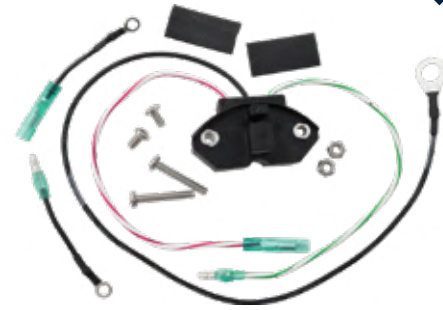

300-30019 | Coil

Replaces: **Mercury** 8M0054588 | SIE 18-5465

Fits **MerCruiser** V6 155-175 Hp | V8 180-350 Hp GM & MIE engines.

300-13350 | Sensor Pickup Coil

Replaces: **Mercury** 811639T | SIE 18-5108

Fits **MerCruiser** 4-cyl, V6 & V8 GM & MIE engines.

87-08107 | Ignition Sensor

Replaces: **Mercury** 892150Q02 | SIE 18-5116-1

Fits **MerCruiser** 4.3L V6, 115-205 HP | 5.0-8.2L V8, 180-900 Hp GM & MIE engines.

84-28001 | Ignition Wire Set

Replaces: **Mercury** 816608Q61 | SIE 18-8804-1

Fits **MerCruiser** 5.0 & 5.7L, V8 GM & MIE engines with Thunderbolt IV/V distributors.

84-28009 | Ignition Wire Set

Replaces: **Mercury** 636656A1 |

Fits **MerCruiser** 5.0-6.2L, V8 220-572 Hp GM & MIE engines with Delco HEI and Mercury HEI Vortec distributors.

84-28002 | Ignition Wire Set

Replaces: **Mercury** 816761A4 | SIE 18-8821-1

Fits **MerCruiser** 7.4 & 8.2L, V8 GM & MIE engines with Thunderbolt IV/V distributors.

84-28011 | Ignition Wire Set

Replaces: **Mercury** 816608Q71 | SIE 18-8836-1

Fits **MerCruiser** 5.0-8.2L, V8 GM & MIE engine with Delco HEI distributors.

84-28003 | Ignition Wire Set

Replaces: **Mercury** 816761Q12 | SIE 18-8802-1

Fits **MerCruiser** 8.2L V8, 185-454 Hp GM & MIE engines with Mallory and Prestolite 90° plug boot distributors.

84-28012 | Ignition Wire Set

Replaces: **Mercury** |

Fits **MerCruiser** 5.0-7.0L, V8 GM & MIE engines with Autolite, Mallory, Mercury, Prestolite, Delco, Thunderbolt, and Holley distributors.

84-28004 | Ignition Wire Set

Replaces: **Mercury** 816761Q13 | SIE 18-8811-1

Fits **MerCruiser** 3.0L, 4-cyl GM & MIE engines with Delco Digital distributors.

84-28014 | Ignition Wire Set

Replaces: **Mercury** 816761Q6 | SIE 18-8808-2

Fits **MerCruiser** 3.7L, 4-cyl GM & MIE engines with Delco distributors.

MERCURISER IGNITION CABLE APPLICATIONS

MODEL	CID / CYL.	DISTRIBUTOR TYPE	YEARS	SERIAL #	WIRE / WIRE SET
110	153 / L4	Delco	1963-66	1537370 - 2044033	84-28020
120	153 / L4	Delco	1964-86	1666601 - 0B531853	84-28020
2.5L	153 / L4	Delco	1987-89	0B531854 - 0C853255	84-28020
140	181 / L4	Delco	1968-86	2508261 - 0B450800	84-28020
3.0L	181 / L4	Delco	1987-89	0B450801 - 0C856558	84-28020
3.0L, LX	181 / L4	Prestolite	1990-91	0C856559 - 0D504541	84-28020
3.0L, LX	181 / L4	Delco Digital	1990-91	0C856559 - 0D504541	84-28004
3.0L	181 / L4	Delco EST	1991-Up	0D504542 & Up	84-28056
3.0LX	181 / L4	Delco EST	1991-97	0D504542 - 0K999999	84-28056
165	224 / L4	Delco	1987	0B434940 - 0B774251	84-28014
170	224 / L4	Delco	1985-86	6916779 - 0B434940	84-28014
180	224 / L4	Prestolite	1987	0B436391 - 0B775248	84-28020
190	224 / L4	Delco	1985-86	6916779 - 0B436390	84-28014