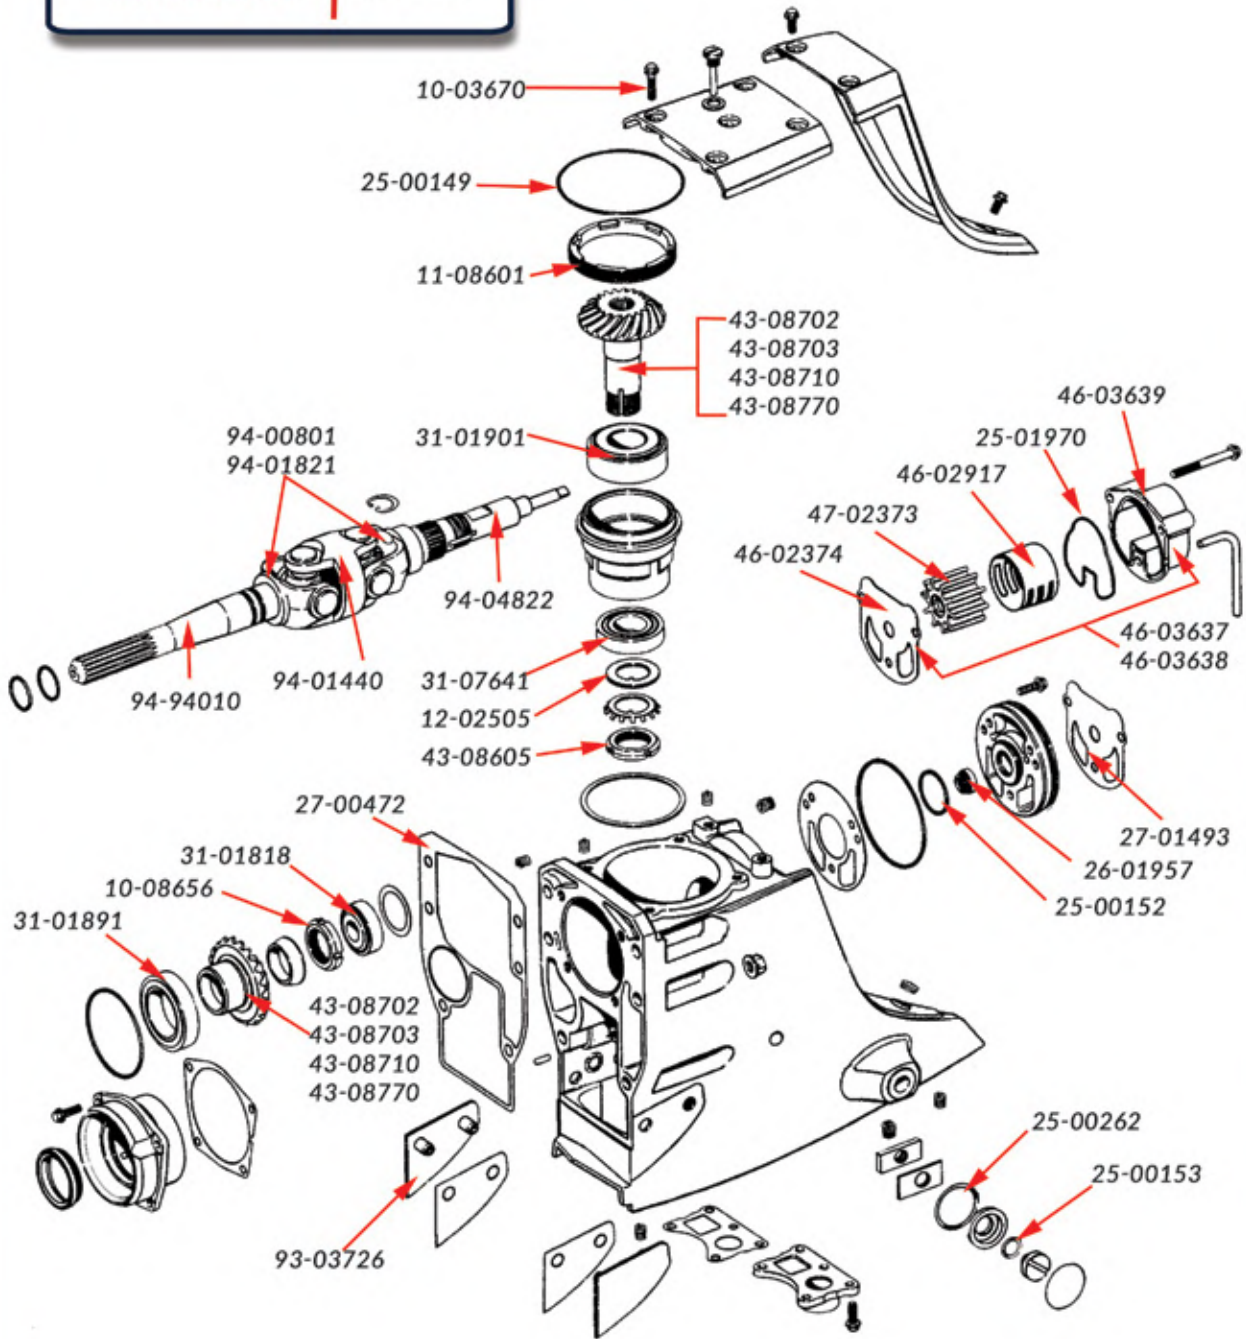

## OMC COBRA | 1986-93

**SEAL KIT**  
**MOUNTING KIT**

26-02202  
27-00475