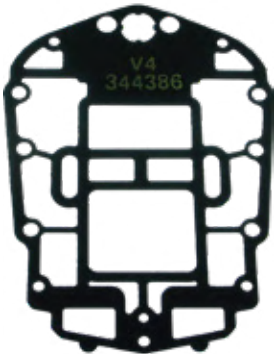

### 27-11010 Powerhead Base Gasket

Replaces:  
**Johnson/Evinrude** 344386

Fits **Johnson/Evinrude** 4-cyl,  
90-115 Hp outboards.