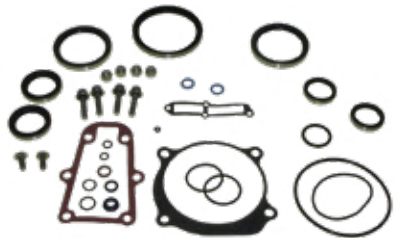

26-00084 Gear Case Gasket Kit

Replaces:
OMC 982947
SIE 18-2664

Fits **Stringer** 2.5-3.0L 4-cyl, 120-140 Hp

KIT CONTENTS

Bolt	2	10-01758
Screw	4	10-05193
Pinion Nut	4	11-00119
Washer	1	12-00783
Quad Ring	1	25-00073
O-Ring	2	25-00150
O-Ring	1	25-00153
O-Ring	1	25-00154
O-Ring	1	25-00210
O-Ring	1	25-00260
O-Ring	1	25-00263
O-Ring	1	25-00270
O-Ring	1	25-00786
O-Ring	1	25-01199
Seal	2	26-00020
Propshaft Seal	2	26-00021
Grommet	1	26-00022
Seal	2	26-00027
Seal	1	26-00070
Cover Gasket	1	27-00782
Gasket	2	27-00957
Gasket	1	27-00975
Gasket	1	27-27996