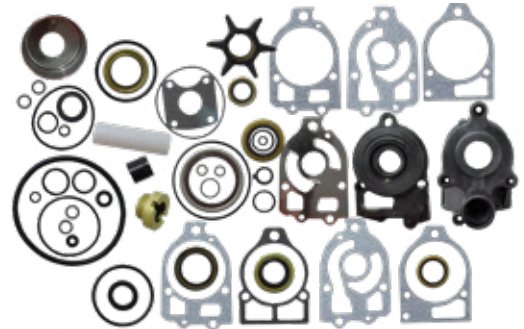

26-01800-mr Complete Water Pump & Seal Kit

Replaces: **Mercury** |

Fits **MerCruiser** R/MR/Alpha One water pumps.