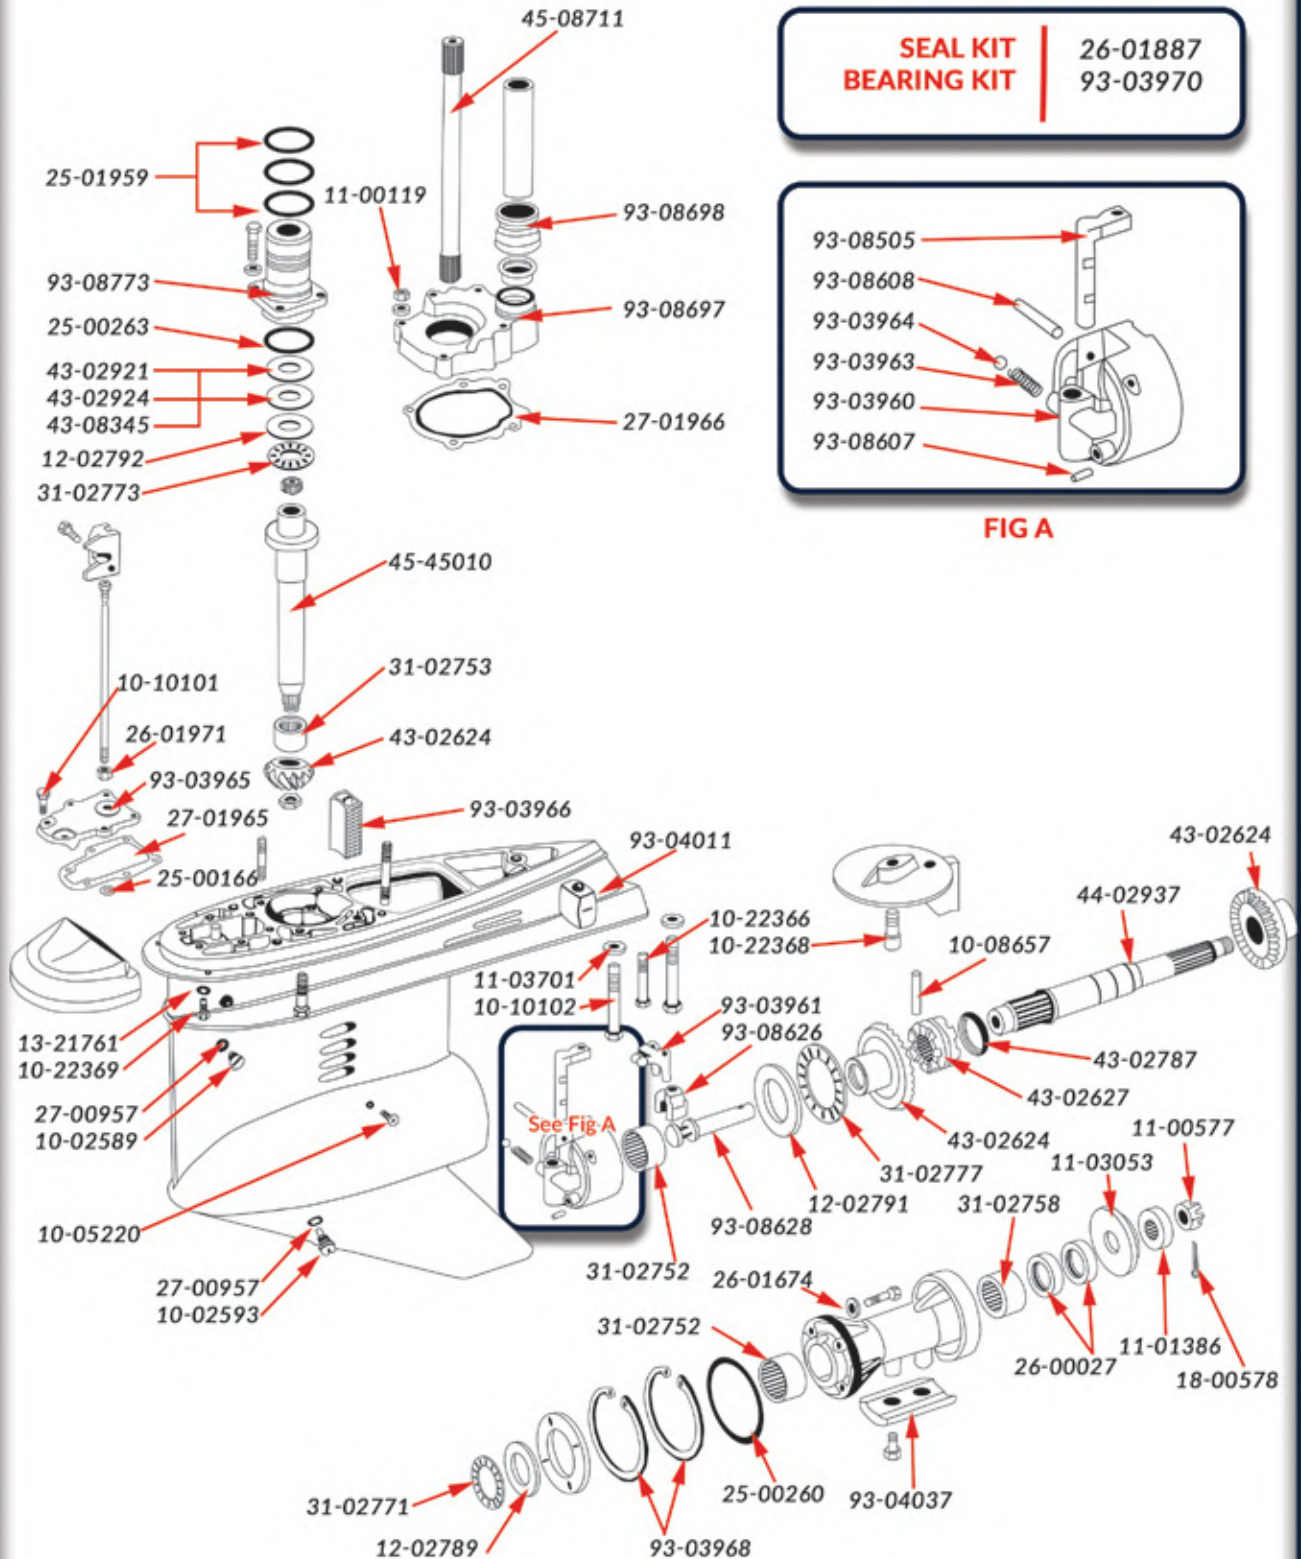

OMC COBRA | 1986-89