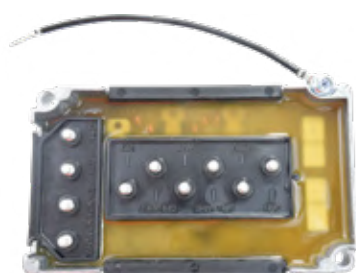

## 300-01852 Switch Box

Replaces:  
**Force** 7778A6  
SIE 18-5775

Fits **Force** 3-cyl, 70-90 Hp outboards.