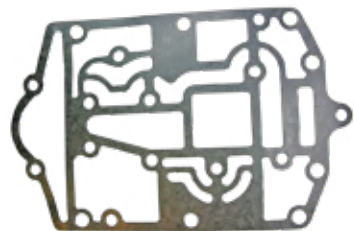

27-27530 Plate Exhaust Tube Gasket

Replaces:
Mercury 430086
SIE 18-0341

Fits **Mercury/Mariner** 3-cyl,
65-115 Hp | 4-cyl, 100-125
Hp outboard engines.