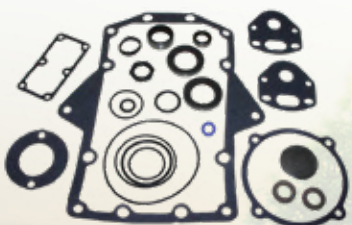

26-01645 Seal Kit

Replaces:
OMC 981801
SIE 18-2669

Fits **Stringer** 4-cyl, 100-140 Hp | 6-cyl, 165 Hp | V8, 175-245 Hp