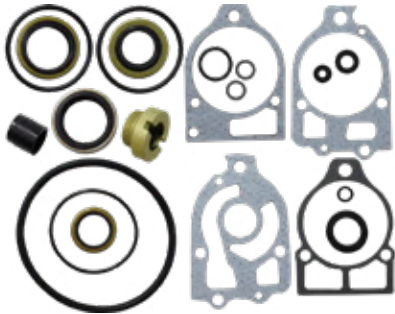

26-01287 Seal Kit with Line Cutter Seal

Replaces:
Mercury 33144A2
SIE 18-2652

Fits **MerCruiser** MC-1, R/MR/
Alpha One & Alpha One-SS
gearcases.

KIT CONTENTS

Washer	1	12-00132
Washer	1	12-01587
Drain Gasket	2	12-02108
O-Ring	1	25-00088
O-Ring	1	25-00205
O-Ring	1	25-00207
O-Ring	1	25-00217
Slinger	1	25-00226
O-Ring	1	25-00274
Pump Seal	1	26-00171
Seal	1	26-00174
Seal	1	26-00187
Quad Ring	1	26-00221
Propshaft Seal	1	26-00238
Seal	1	26-01439
Gasket	1	27-00670
Gasket	1	27-00671
Gasket	1	27-00672
Gasket	1	27-00673
Bushing	1	NSS