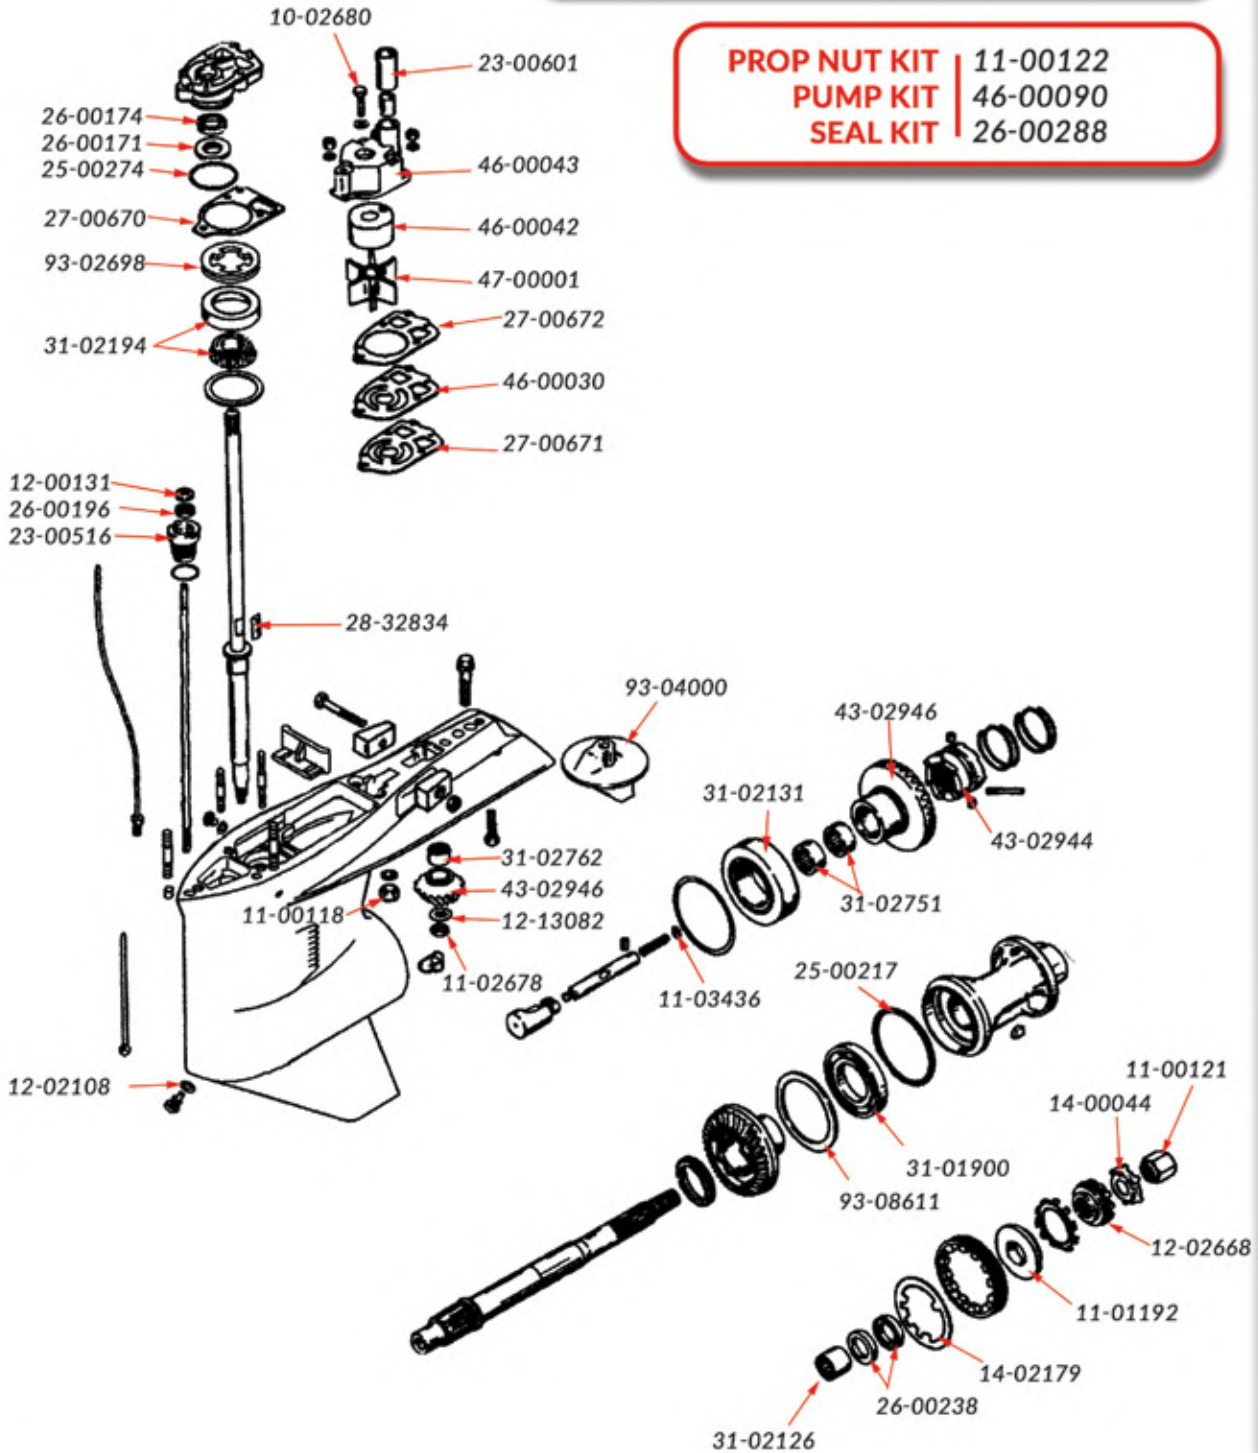

MERCURY/MARINER V6 | PRE 1998

V6 | 150 Hp thru 235 Hp

PROP NUT KIT | 11-00122
PUMP KIT | 46-00090
SEAL KIT | 26-00288