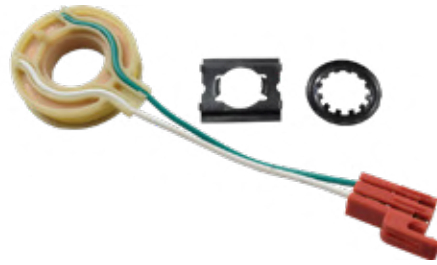

300-30019 | Coil

Replaces: **Mercury** 8M0054588 | SIE 18-5465

Fits **MerCruiser** V6 155-175 Hp | V8 180-350 Hp GM & MIE engines.

300-13350 | Sensor Pickup Coil

Replaces: **Mercury** 811639T | SIE 18-5108

Fits **MerCruiser** 4-cyl, V6 & V8 GM & MIE engines.

87-08107 | Ignition Sensor

Replaces: **Mercury** 892150Q02 | SIE 18-5116-1

Fits **MerCruiser** 4.3L V6, 115-205 HP | 5.0-8.2L V8, 180-900 Hp GM & MIE engines.

84-28001 | Ignition Wire Set

Replaces: **Mercury** 816608Q61 | SIE 18-8804-1

Fits **MerCruiser** 5.0 & 5.7L, V8 GM & MIE engines with Thunderbolt IV/V distributors.

84-28009 | Ignition Wire Set

Replaces: **Mercury** 636656A1 |

Fits **MerCruiser** 5.0-6.2L, V8 220-572 Hp GM & MIE engines with Delco HEI and Mercury HEI Vortec distributors.

84-28002 | Ignition Wire Set

Replaces: **Mercury** 816761A4 | SIE 18-8821-1

Fits **MerCruiser** 7.4 & 8.2L, V8 GM & MIE engines with Thunderbolt IV/V distributors.

84-28011 | Ignition Wire Set

Replaces: **Mercury** 816608Q71 | SIE 18-8836-1

Fits **MerCruiser** 5.0-8.2L, V8 GM & MIE engine with Delco HEI distributors.

84-28003 | Ignition Wire Set

Replaces: **Mercury** 816761Q12 | SIE 18-8802-1

Fits **MerCruiser** 8.2L V8, 185-454 Hp GM & MIE engines with Mallory and Prestolite 90° plug boot distributors.

84-28012 | Ignition Wire Set

Replaces: **Mercury** |

Fits **MerCruiser** 5.0-7.0L, V8 GM & MIE engines with Autolite, Mallory, Mercury, Prestolite, Delco, Thunderbolt, and Holley distributors.

84-28004 | Ignition Wire Set

Replaces: **Mercury** 816761Q13 | SIE 18-8811-1

Fits **MerCruiser** 3.0L, 4-cyl GM & MIE engines with Delco Digital distributors.

84-28014 | Ignition Wire Set

Replaces: **Mercury** 816761Q6 | SIE 18-8808-2

Fits **MerCruiser** 3.7L, 4-cyl GM & MIE engines with Delco distributors.

MERCURISER IGNITION CABLE APPLICATIONS

MODEL	CID / CYL.	DISTRIBUTOR TYPE	YEARS	SERIAL #	WIRE / WIRE SET
110	153 / L4	Delco	1963-66	1537370 - 2044033	84-28020
120	153 / L4	Delco	1964-86	1666601 - 0B531853	84-28020
2.5L	153 / L4	Delco	1987-89	0B531854 - 0C853255	84-28020
140	181 / L4	Delco	1968-86	2508261 - 0B450800	84-28020
3.0L	181 / L4	Delco	1987-89	0B450801 - 0C856558	84-28020
3.0L, LX	181 / L4	Prestolite	1990-91	0C856559 - 0D504541	84-28020
3.0L, LX	181 / L4	Delco Digital	1990-91	0C856559 - 0D504541	84-28004
3.0L	181 / L4	Delco EST	1991-Up	0D504542 & Up	84-28056
3.0LX	181 / L4	Delco EST	1991-97	0D504542 - 0K999999	84-28056
165	224 / L4	Delco	1987	0B434940 - 0B774251	84-28014
170	224 / L4	Delco	1985-86	6916779 - 0B434940	84-28014
180	224 / L4	Prestolite	1987	0B436391 - 0B775248	84-28020
190	224 / L4	Delco	1985-86	6916779 - 0B436390	84-28014