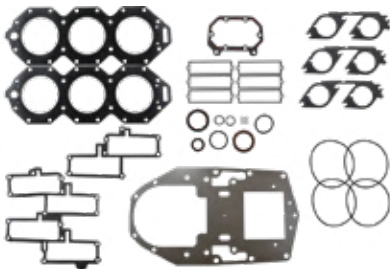

27-27010 Gasket Set

Replaces:
Johnson/Evinrude 787131

Fits **BRP/Evinrude** V6, 200-250 Hp outboard engines.

KIT CONTENTS

O-Ring	4	25-01453
O-Ring	1	25-07715
O-Ring	2	25-25801
Seal	1	26-01452
Seal	1	26-01986
Intake Gasket	1	27-01972
Reed Block Gasket	6	27-01974
Throttle Body Gasket	3	27-01977
Rectifier Gasket	1	27-01978
Intake Gasket	1	27-01979
Powerhead Adapter Gasket	2	27-27955
Thermostat Seal	2	75-75111