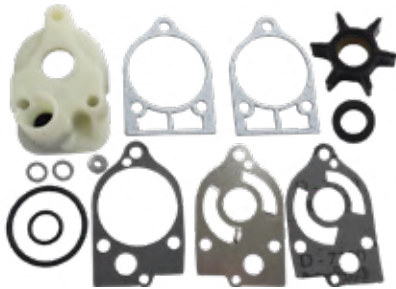

Bolt	4	10-02596
Drain Screw Washer	2	10-10100
O-Ring	2	25-02109
Quad Ring	1	26-00221
Seal	1	26-02106
Pump Key	1	28-32833
Coated Wear Plate	1	46-27997
Impeller	1	47-01814
Seal Carrier Assembly	1	NSS
SS Pump Housing	1	NSS