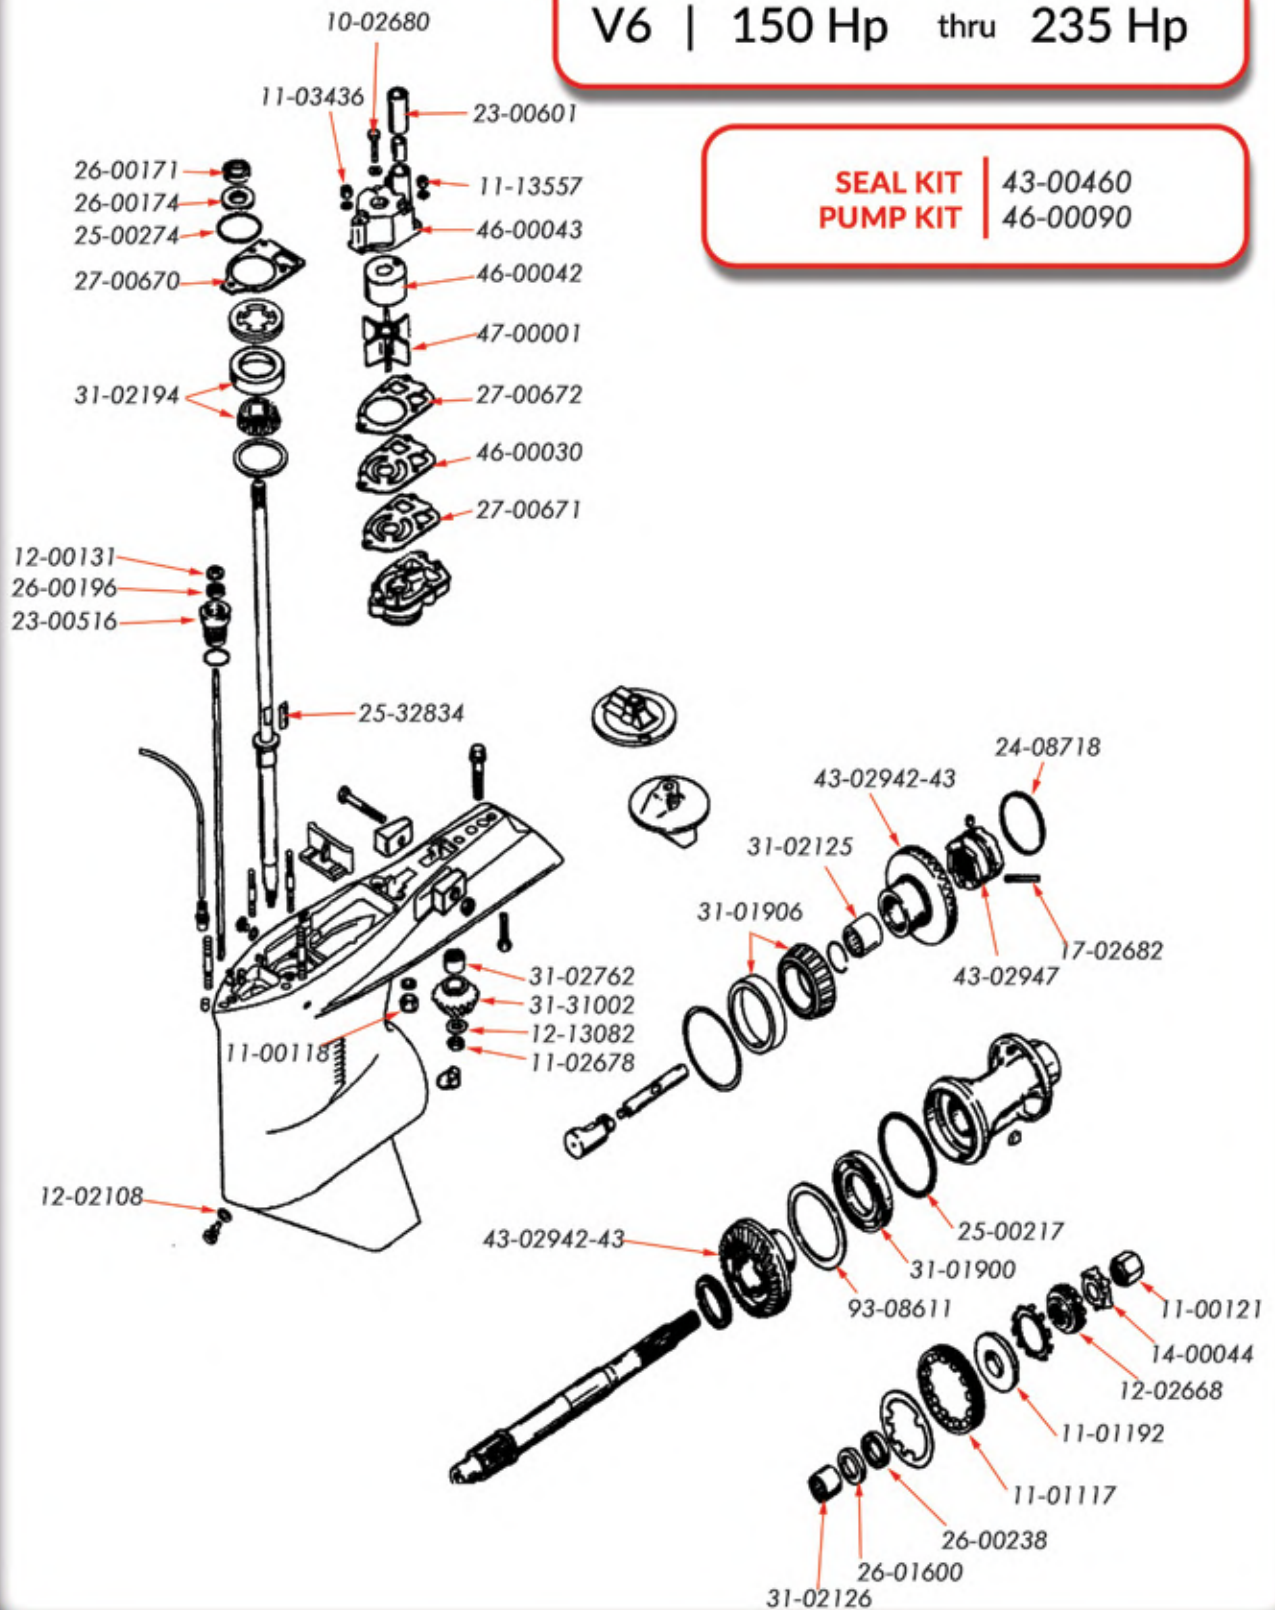

## MERCURY SPORTJET | 1995 & LATER

3-cyl | 90 Hp  
4-cyl | 120 Hp  
V6 | 175 Hp thru 250 Hp