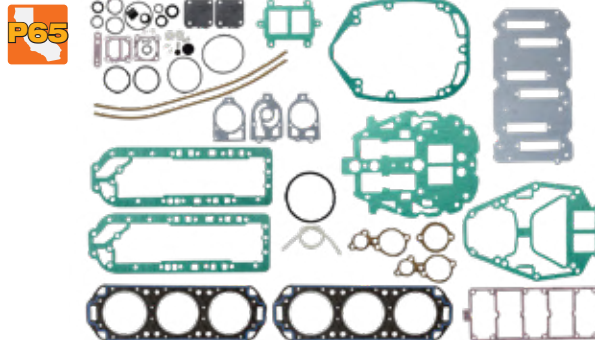

27-27675
Premium Gasket Set

Replaces:
Mercury 14697A87
SIE 18-4339

Fits **Mercury/Mariner V6, 200-225 Hp** outboard engines.

KIT CONTENTS

O-Ring	1	25-00088
O-Ring	1	25-00203
O-Ring	1	25-00207
O-Ring	2	25-00209
O-Ring	4	25-00210
O-Ring	1	25-00211
O-Ring	1	25-00217
O-Ring	2	25-00223
Slinger	1	25-00226
O-Ring	1	25-00228
O-Ring	1	25-00274
O-Ring	1	25-00425
Viton O-Ring	2	25-00426
O-Ring	1	25-00428
O-Ring	1	25-00436
O-Ring	1	25-00786
Seal	2	26-00187
Divider Plate Seal	1	26-26665
Gasket	2	27-00424
Gasket	1	27-00670
Gasket	1	27-00671
Gasket	1	27-00672
Gasket	1	27-00673
Head Gasket	2	27-00675
Divider Gasket	2	27-27500
Cover Gasket	2	27-27501
Exhaust Plate Gasket	2	27-27502
Crankcase Gasket	2	27-27503
Reed Block Housing Gasket	1	27-27504
Driveshaft Housing Gasket	1	27-27505
Gasket	1	27-27506
Choke Plate Gasket	1	27-27507
Base Gasket	1	27-27508
Relief Gasket	2	27-27509
Reed Valve Gasket	6	27-27510
Gasket	3	27-27511
Gasket	1	27-27512
Adapter / Megaphone Gasket	1	27-27513
Poppet Valve Gasket	2	27-27514
Fuel Screen	1	35-00108
Fuel Pump Washer	2	NSS
Check Valve	1	NSS
Gasket	3	NSS
Gasket	2	NSS
Gasket	1	NSS
Gasket	1	NSS
Gasket	2	NSS
Gasket	1	NSS
Gasket	1	NSS
Gasket	1	NSS
Gasket	1	NSS
Gasket	1	NSS
Gasket	2	NSS

KIT CONTENTS

O-Ring	1	25-00088
O-Ring	1	25-00203
O-Ring	1	25-00207
O-Ring	2	25-00209
O-Ring	1	25-00211
O-Ring	1	25-00215
O-Ring	1	25-00217
Slinger	1	25-00226
O-Ring	1	25-00228
O-Ring	1	25-00274
O-Ring	1	25-00425
Viton O-Ring	1	25-00426
O-Ring	1	25-00428
O-Ring	1	25-00786
Seal	2	26-00187
Divider Plate Seal	1	26-26665
Gasket	2	27-00424
Gasket	1	27-00670
Gasket	1	27-00671
Gasket	1	27-00672
Head Gasket	2	27-00676
Divider Gasket	2	27-27500
Crankcase Gasket	2	27-27503
Driveshaft Housing Gasket	1	27-27505
Base Gasket	1	27-27508
Relief Gasket	2	27-27509
Gasket	1	27-27512
Adapter / Megaphone Gasket	1	27-27513
Poppet Valve Gasket	1	27-27514
Exhaust Plate Gasket	1	27-27519
Intake Gasket	1	27-27525
Intake Gasket	1	27-27526
Fuel Pump Washer	2	NSS
Check Valve	1	NSS
Gasket	1	NSS
Gasket	1	NSS
Gasket	2	NSS