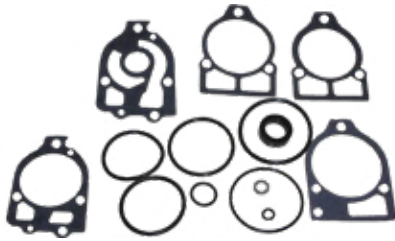

27-00298 Water Pump Gasket Kit

Replaces:
Mercury n/a

Fits **MerCruiser** MC-1 & R/MR/
Alpha One water pumps.

KIT CONTENTS

Drain Gasket	1	12-02108
O-Ring	1	25-00088
O-Ring	1	25-00204-70
O-Ring	1	25-00205
O-Ring	1	25-00207
Slinger	1	25-00226
O-Ring	1	25-00227
O-Ring	1	25-00274
Quad Ring	1	26-00221
Gasket	1	27-00611
Gasket	1	27-00670
Gasket	1	27-00671
Gasket	1	27-00672
Gasket	1	27-00673