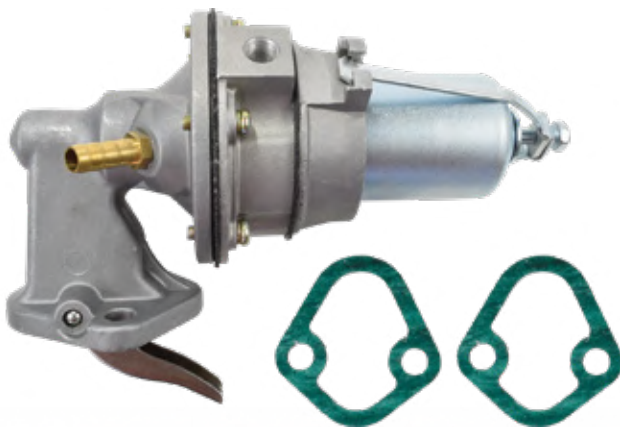

35-35278 Mechanical Fuel Pump

Replaces:
Mercury 86234A4
SIE 18-7278

Fits **MerCruiser** 2.5-3.0L 4-cyl 120-140 Hp | 4.1L 6-cyl, 160-
165 Hp GM & MIE engines.