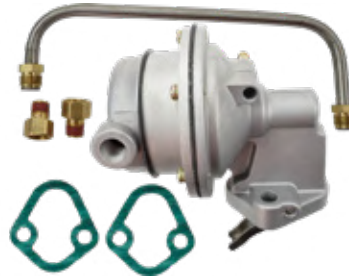

**35-35288
Mechanical Fuel
Pump**

Replaces:
OMC 509405
SIE 18-7288-1

Fits **OMC 3.0L 4-cyl, 120-130**
Hp GM engines.