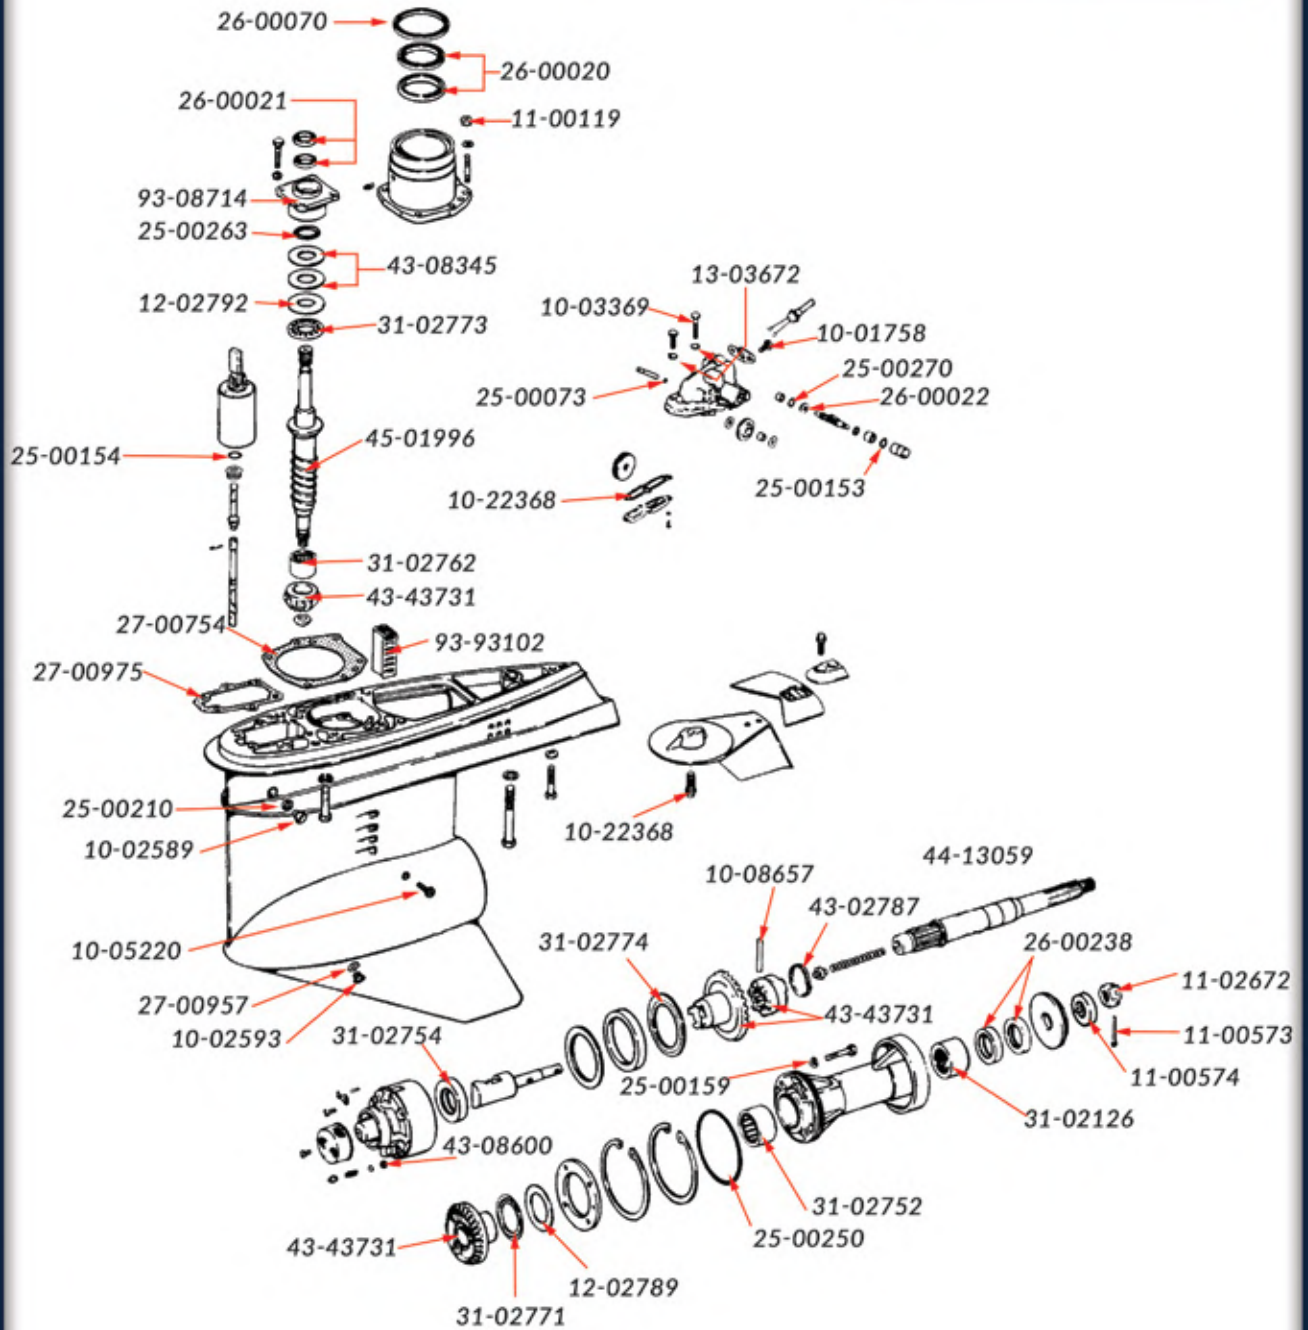

## OMC COBRA | 1986-93

**SEAL KIT**  
**MOUNTING KIT**

26-02202  
27-00475