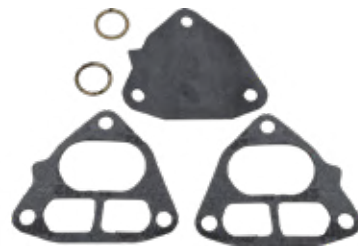

#### 1300-00110 Fuel Pump Repair Kit

Replaces:  
**Mercury** 55278A1  
SIE 18-7807

Fits **Mercury/Mariner** 2-cyl,  
40 Hp outboard fuel pumps.