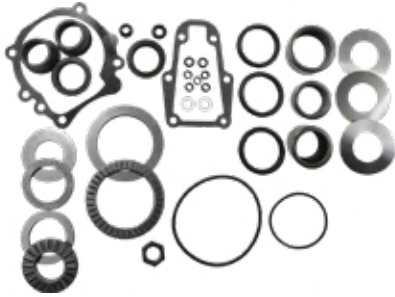

31-32624 Bearing and Seal Kit

Replaces:
OMC

Fits **Stringer & Cobra** 2.5-3.0L,
4-cyl lower gearcases.

KIT CONTENTS

Pinion Nut	1	11-02678
Thrust Washer	1	12-02789
Thrust Washer	1	12-02791
Thrust Washer	1	12-02792
Lower GC Bearing	1	31-02752
Lower GC Bearing	1	31-02753
Lower GC Carrier Bearing	1	31-02758
Lower GC Bearing	1	31-02771
Lower GC Bearing	1	31-02773
Lower GC Bearing	1	31-02777
Shim Kit	1	NSS
Seal Kit	1	NSS