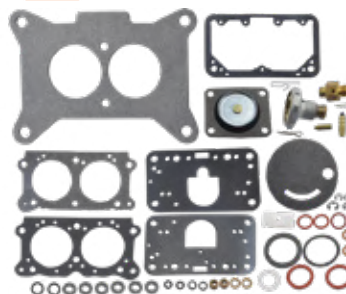

**1300-36055
I/O Carburetor Kit**

Replaces:
Mercury 4656

Fits **MerCruiser** V8, 215-225 Hp GM & MIE engine Holley 2-bbl carburetors.