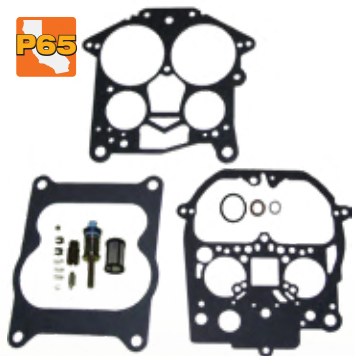

**1300-03624
Carburetor Repair Kit**

Replaces:
Mercury 823426A1
SIE 18-7095
Fits **MerCruiser** V8, 198-350
Hp GM & MIE engines with
Rochester 4-bbl carburetors.