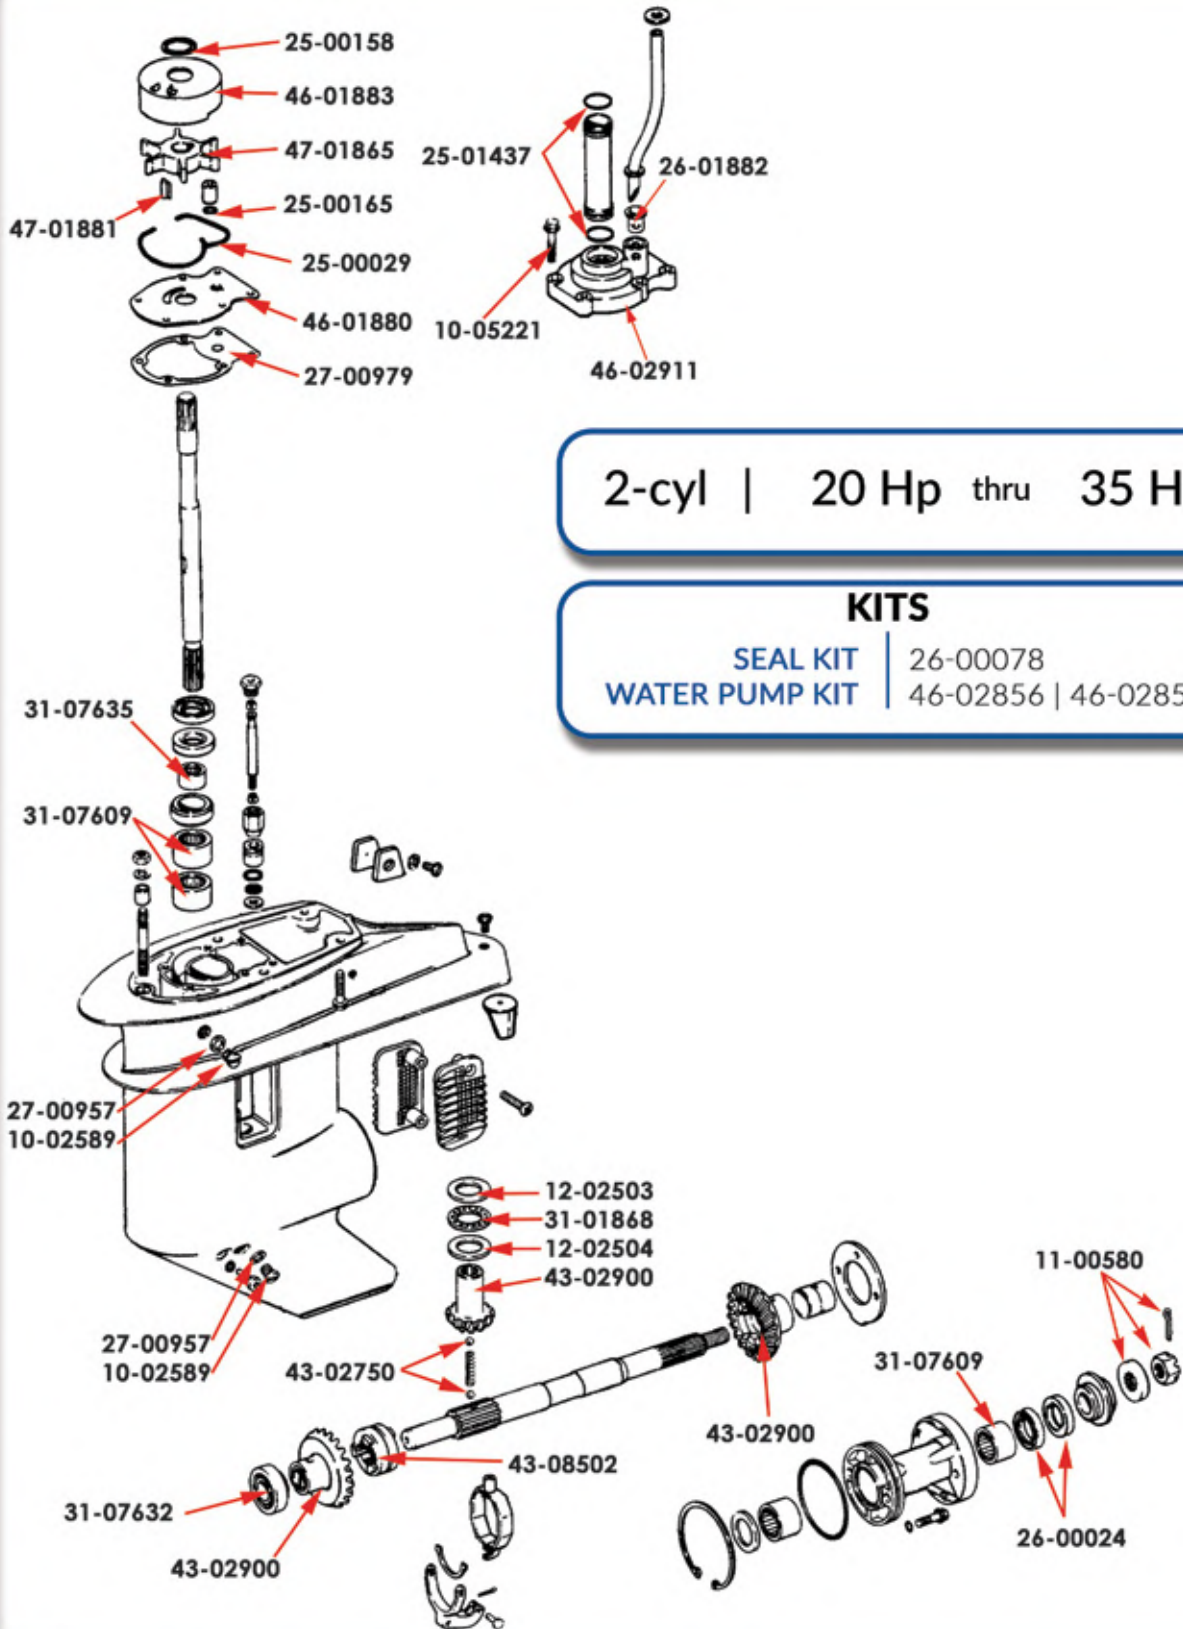

JOHNSON/EVINRUDE | 1979-2003

2-cyl | 20 Hp thru 35 Hp

KITS

SEAL KIT	26-00078
WATER PUMP KIT	46-02856 | 46-02857