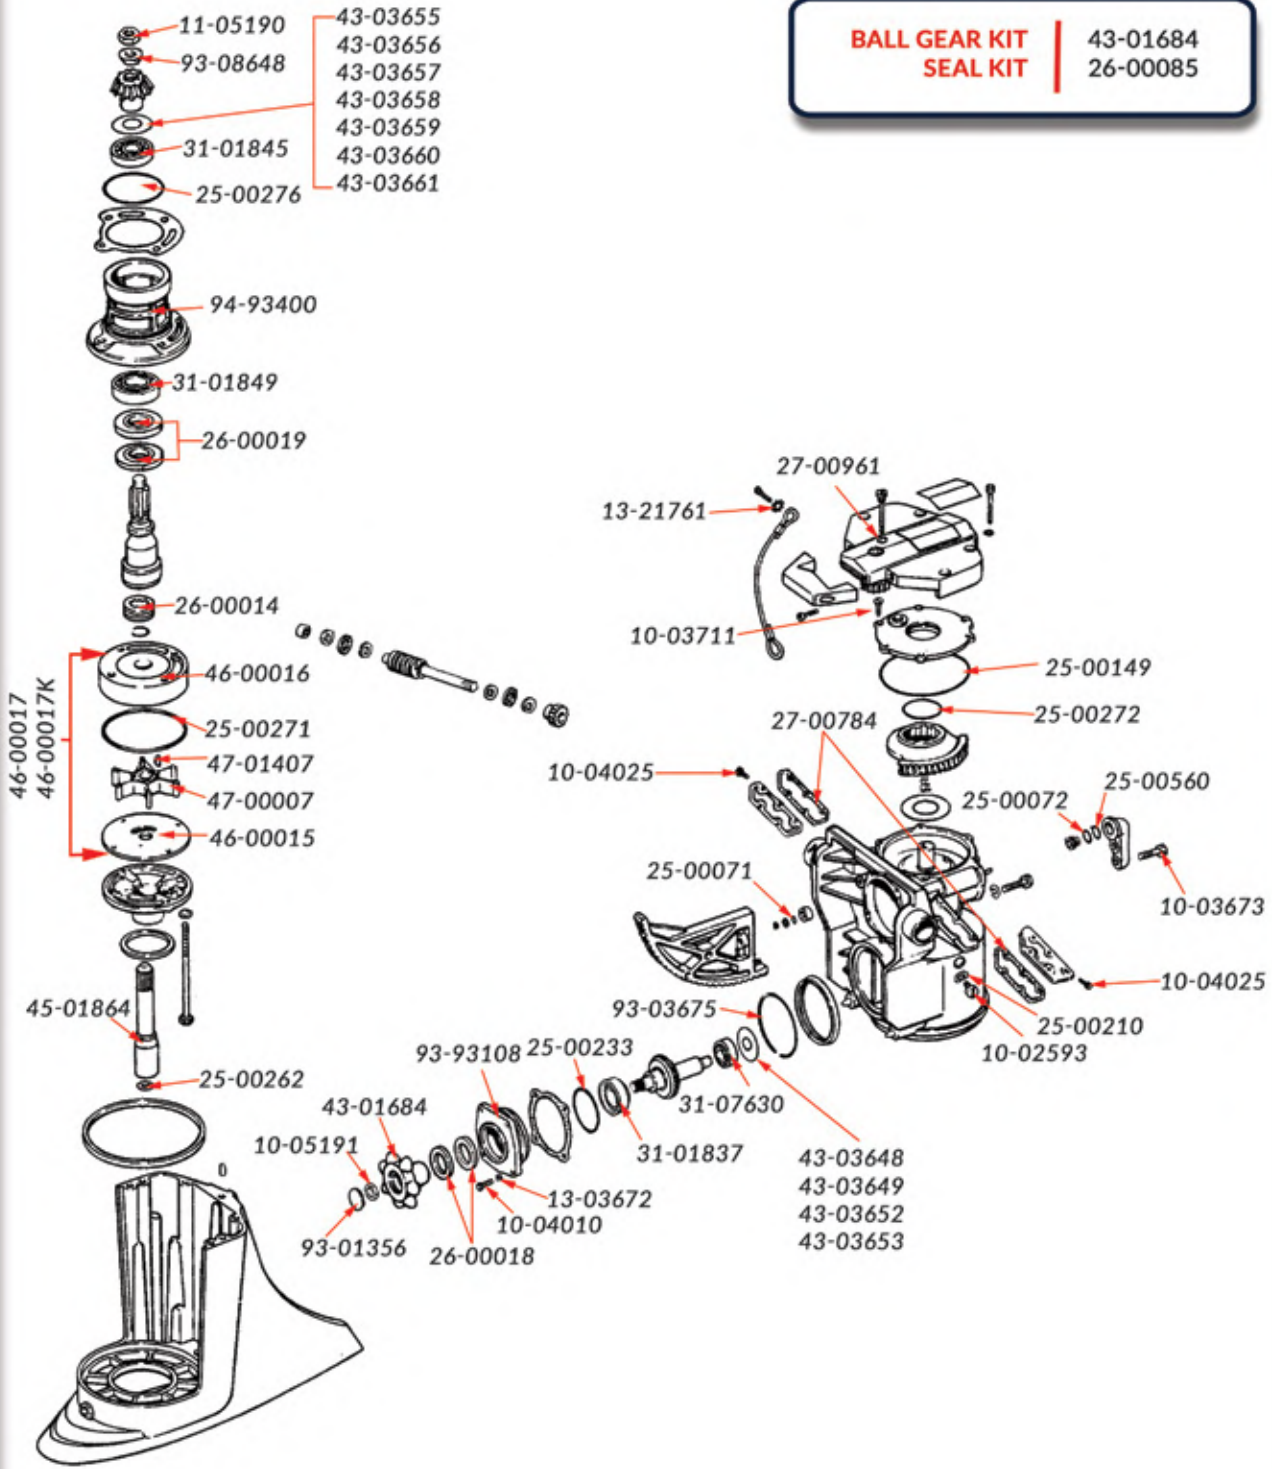

OMC SEAL KIT APPLICATIONS

HP/MODEL	YEARS	LOWER GC SEAL KIT	UPPER GC SEAL KIT	INT HSG SEAL KIT
2.3L	1987-90	26-01887	26-02202	-
2.5L	1982-86	26-00084	26-00085	-
2.5L	1986	26-01887	26-02202	-
3.0L	1982-86	26-00084	26-00085	-
3.0L	1986-91	26-01887	26-00085	-
4.3L	1985-86	26-00083	26-00085	-
4.3L	1986-91	26-01888	26-02202	-
3.8L	1981-86	26-00083	26-00085	-
5.0L	1982-86	26-00083	26-00085	-
5.0L	1986-91	26-01888	26-02202	-
5.7L	1982-86	26-00083	26-00085	-
5.7L	1986-89	26-01888	26-02202	-
5.7L	1990-91	26-01888	26-02202	-
5.8L	1989-90	26-01888	26-02202	-
7.5L	1987	-	26-02202	-
80	1969	-	26-13097	26-13098
90	1970	-	26-13097	26-13098
100	1972	-	26-13097	26-13098
100	1973	-	26-00085	26-01645
120	1968-72	-	26-13097	26-13098
120	1973-77	-	26-00085	26-01645
120	1978-81	26-00084	26-00085	26-01648
140	1973-77	-	26-00085	26-01645
140	1978-81	26-00084	26-00085	26-01648
155	1968-72	-	26-13097	26-13098
165	1972	-	26-13097	26-13098
165	1973-76	-	26-00085	26-01645
170	1974	-	26-00085	26-01645
175	1975-77	-	26-00085	26-01645
185	1968	-	26-13097	26-13098
185	1978-80	26-00083	26-00085	26-01648
190	1974-77	-	26-00085	26-01645
200	1968	-	26-13097	26-13098
200	1979-81	26-00083	26-00085	26-01648
210	1968-70	-	26-13097	26-13098
215	1971	-	26-13097	26-13098
225	1972	-	26-13097	26-13098
225	1973-76	-	26-00085	26-01645
225	1978	26-00083	26-00085	26-01648
230	1979-81	26-00083	26-00085	26-01648
235	1971	-	26-13097	26-13098
235	1975-77	-	26-00085	26-01645
240	1978	26-00083	26-00085	26-01648
245	1972	-	26-13097	26-13098
245	1973-75	-	26-00085	26-01645
250	1979	26-00083	26-00085	26-01648
262	1989	26-01888	26-02202	-
350	1988-89	26-01888	26-02202	-
460	1988-89	-	26-02202	-

OMC STRINGER | 1968-85

BALL GEAR KIT | 43-01684
SEAL KIT | 26-00085