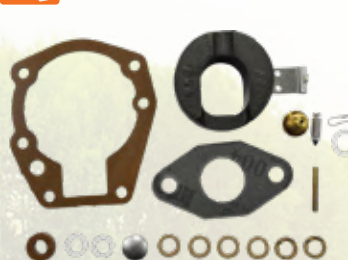

Replaces: **Johnson/Evinrude** 398453  
SIE 18-7223

Fits **Johnson/Evinrude** 2-cyl, 10-15 Hp outboards.

**1300-01432  
Carburetor Kit with  
Float**

Replaces: **Johnson/Evinrude** 396701  
SIE 18-7222

Fits **Johnson/Evinrude** 2-cyl, 18-55 Hp | 3-cyl, 60-75 Hp outboards.