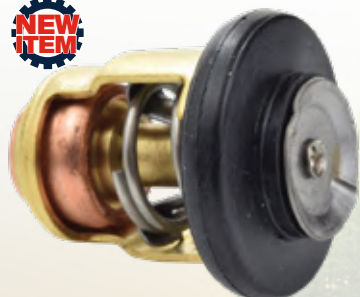

Fits **2-Stroke & 4-Stroke**  
75-150 Hp | 200-250 Hp  
outboards.

**75-75506  
Thermostat**

Replaces:  
**Yamaha** 66M-12411-01-00  
SIE 18-3541

Fits **4-Stroke** 4-6 Hp | 30-40  
Hp | 40-100 Hp outboards.