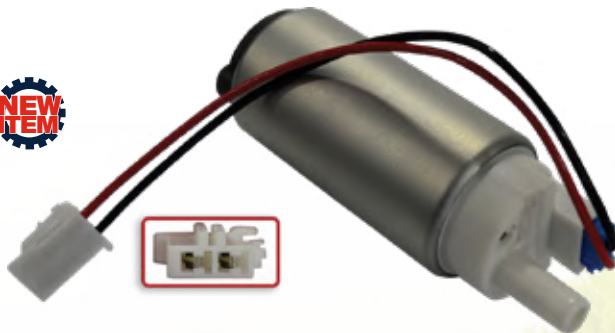

1399-39530 Electric Fuel Pump

Replaces: **Yamaha** 63P-13907-03-00 |

Fits **2004 & later** 4-Stroke 150 Hp outboards.

NEW
ITEM

1399-39531 Electric Fuel Pump

Replaces: **Yamaha** 6AW-13907-00-00 |

Fits **V6**, F300 (2007-09) | F350 (2007-11) outboard engines.

NEW
ITEM