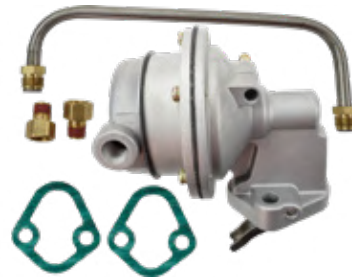

35-35288 Mechanical Fuel Pump

Replaces:
Mercury 862048A1
SIE 18-7288-1

Fits **MerCruiser** 7.4L V8, 330-
425 Hp GM & MIE engines.