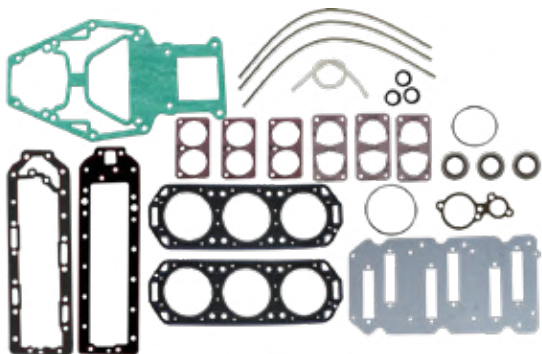

27-27674
Premium Gasket Set

Replaces:
Mercury 850396A1

Fits **Mercury/Mariner** V6, 175 Hp outboard engines.

KIT CONTENTS

O-Ring	1	25-00425
O-Ring	1	25-00428
Seal	3	26-00230
Divider Plate Seal	1	26-26665
Gasket	3	27-00424
Crankcase Gasket	3	27-27503
Relief Gasket	1	27-27509
Reed Block Gasket	1	27-27515
Gasket	3	27-27518
Gasket	3	27-27527
Head Gasket	2	27-28441
Exhaust Gasket	1	NSS
Exhaust Manifold Cover Gasket	1	NSS
Adaptor to Block Gasket	1	NSS

27-00675
Head Gasket

Replaces:
Mercury 96281T01
SIE 18-3863

Fits **Mercury/Mariner** V6,
135-150 Hp outboards.

27-00676
Head Gasket

Replaces:
Mercury 41247T01
SIE 18-3862

Fits **Mercury/Mariner** V6,
175-220 Hp outboards.

27-02872
Head Gasket

Replaces:
Mercury 820438
SIE 18-3855

Fits **Mercury/Mariner** 3-cyl,
90 Hp outboards.

27-02873
Head Gasket

Replaces:
Mercury 8246152
SIE 18-3857

Fits **Mercury/Mariner** for
4-cyl, 120 Hp outboard
engines.

27-27558
Head Gasket

Replaces:
Mercury 795831

Fits **Mercury/Mariner** V6,
150-175 Hp outboard
engines.

27-28441
Head Gasket

Replaces:
Mercury 822844T05
SIE 18-3864

Fits **Mercury/Mariner** V6,
135-200 Hp outboard
engines.