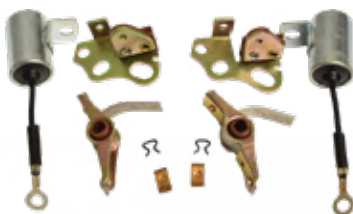

300-05006 Tune-Up Kit

Replaces:
Johnson/Evinrude 172522
SIE 18-5006

Fits **Johnson/Evinrude** 2-cyl, 3-6 Hp outboard engines.