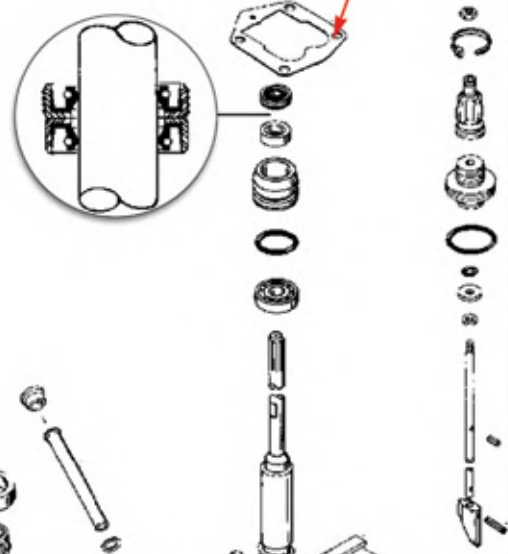

FORCE OUTBOARDS | 1984-99

1-cyl	|	4 Hp	thru	5 Hp
2-cyl	|	9.9 Hp	thru	60 Hp
3-cyl	|	70 Hp	thru	90 Hp
4-cyl	|	120 Hp	thru	125 Hp

KITS

PUMP KIT	|	46-46360	|	46-46367
IMPELLER SERVICE KIT	|	46-01811		
LOWER GC SEAL KIT	|	26-00075