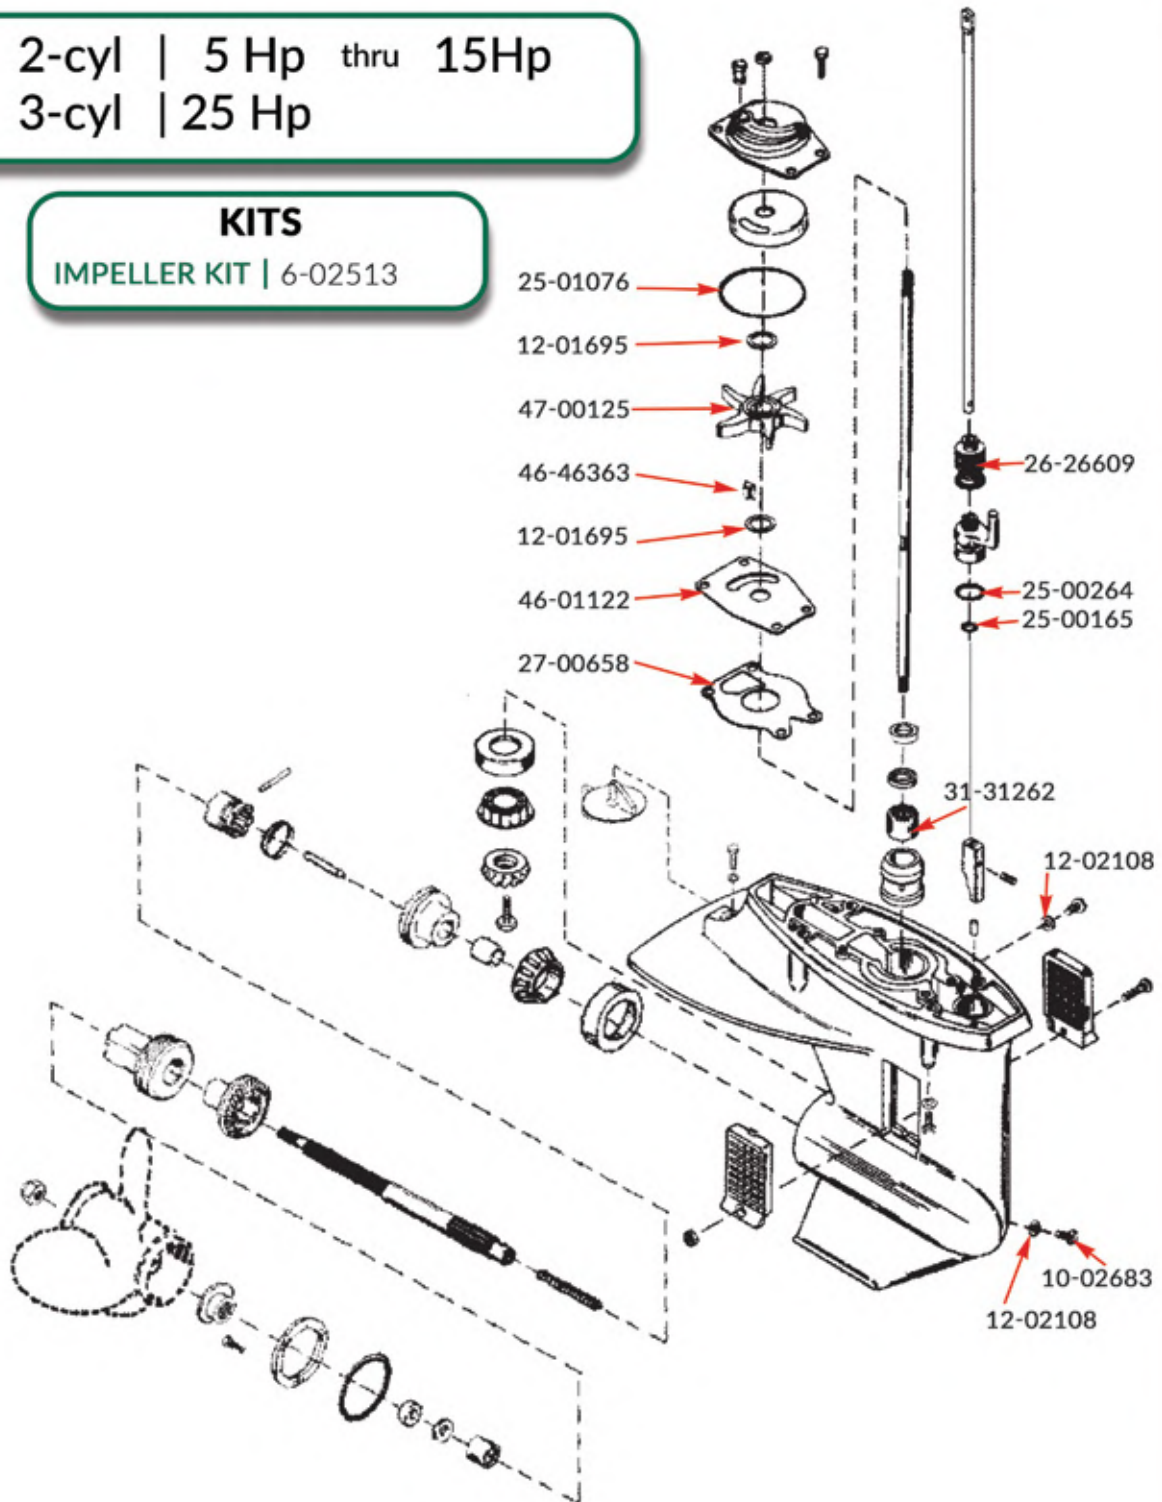

## SEARS OUTBOARDS | 1986-97

2-cyl | 5 Hp thru 15Hp  
3-cyl | 25 Hp

**KITS**  
IMPELLER KIT | 6-02513