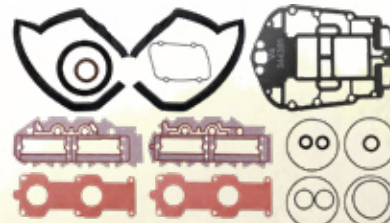

27-08696 Powerhead Gasket Set

Replaces:
Johnson/Evinrude 5000400
SIE 18-4421

Fits **Johnson/Evinrude** V4, 90-115 Hp EFI outboard engines.

KIT CONTENTS

O-Ring	1	25-01076
O-Ring	2	25-02440
O-Ring	1	25-07715
O-Ring	1	25-25807
Seal	1	26-02628
O-Ring	4	26-02745
Seal	1	26-08621
Thermostat Seal	2	26-08622
Seal	1	26-26702
Seal	1	26-26703
Seal	1	26-26710
Port Side Intake Gasket	1	27-11007
Starboard Side Intake Gasket	1	27-11008
Powerhead Base Gasket	1	27-11010
Throttle Body Gasket	1	27-27952