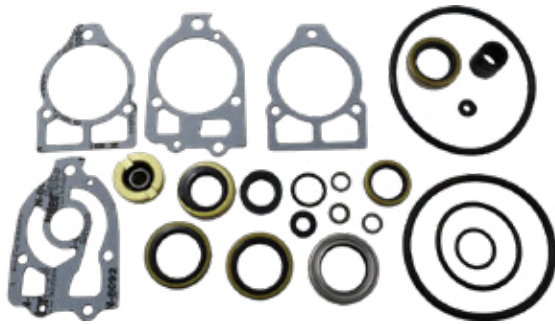

P65

26-00146 Lower Gearcase Seal Kit

Replaces:
Mercury 55682A1
SIE 18-2653

Fits **Mercury/Mariner** 4-cyl, 75-80 Hp | 6-cyl, 90-115 Hp | V6, 150-200 Hp outboards.

KIT CONTENTS

Washer	1	12-00131
Washer	1	12-01587
Drain Gasket	2	12-02108
O-Ring	1	25-00203
O-Ring	1	25-00205
O-Ring	1	25-00207
O-Ring	1	25-00215
O-Ring	1	25-00217
Slinger	1	25-00226
Seal	1	26-00145
Seal	1	26-00170
Pump Seal	1	26-00171
Seal	1	26-00174
Seal	1	26-00187
Seal	1	26-00200
Propshaft Seal	2	26-00238
Gasket	1	27-00611
Gasket	1	27-00670
Gasket	1	27-00671
Gasket	1	27-00672
Gasket	1	27-00673
Bushing	1	NSS

P65