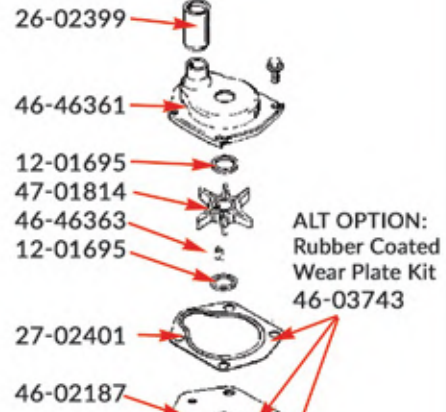

FORCE OUTBOARDS | 1984-99

1-cyl	|	4 Hp	thru	5 Hp
2-cyl	|	9.9 Hp	thru	60 Hp
3-cyl	|	70 Hp	thru	90 Hp
4-cyl	|	120 Hp	thru	125 Hp

KITS

PUMP KIT	|	46-46360	|	46-46367
IMPELLER SERVICE KIT	|	46-01811		
LOWER GC SEAL KIT	|	26-00075