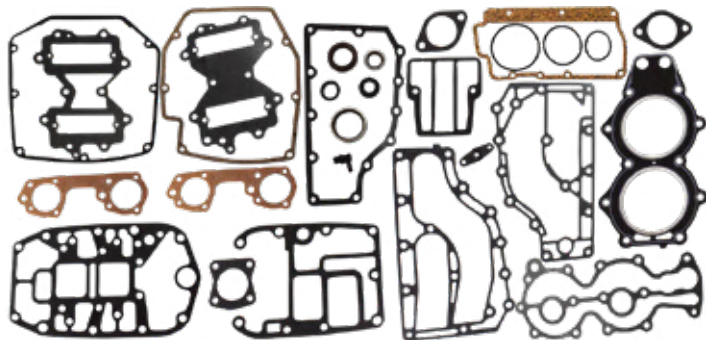

P65

27-03195 Gasket Kit

Replaces:

Johnson/Evinrude 439083
SIE 18-4305

Fits **Johnson/Evinrude** 2-cyl, 25-55 Hp onboard.

KIT CONTENTS

Elbow	1	12-02781
O-Ring	1	25-00256
O-Ring	1	25-00261
O-Ring	1	25-02440
Driveshaft Seal	1	26-00066
Crankshaft Seal	1	26-01581
Teflon Lip Seal	1	26-02629
Gasket	1	27-00424
Gasket	1	27-00759
Gasket	2	27-00953
Head Gasket	1	27-01105
Water Passage Gasket	1	27-01599
Air Cover Gasket	1	27-01704
Air Box Gasket	1	27-01706
Intake Gasket	1	27-01707
Pack Gasket	1	27-01708
Powerhead Base Gasket	1	27-01712
Relief Gasket	1	27-01714
Gasket	2	27-02206
Intake Gasket	1	27-27134
Inner Exhaust Cover Gasket	1	27-27135
Outer Exhaust Cover Gasket	1	27-27136
Adaptor Housing Gasket	1	27-27144
Air Box Cover Gasket	1	27-27149
Silencer Gasket	1	27-27152
Water Jacket Cover Gasket	1	27-27200
Seal	1	NSS

P65