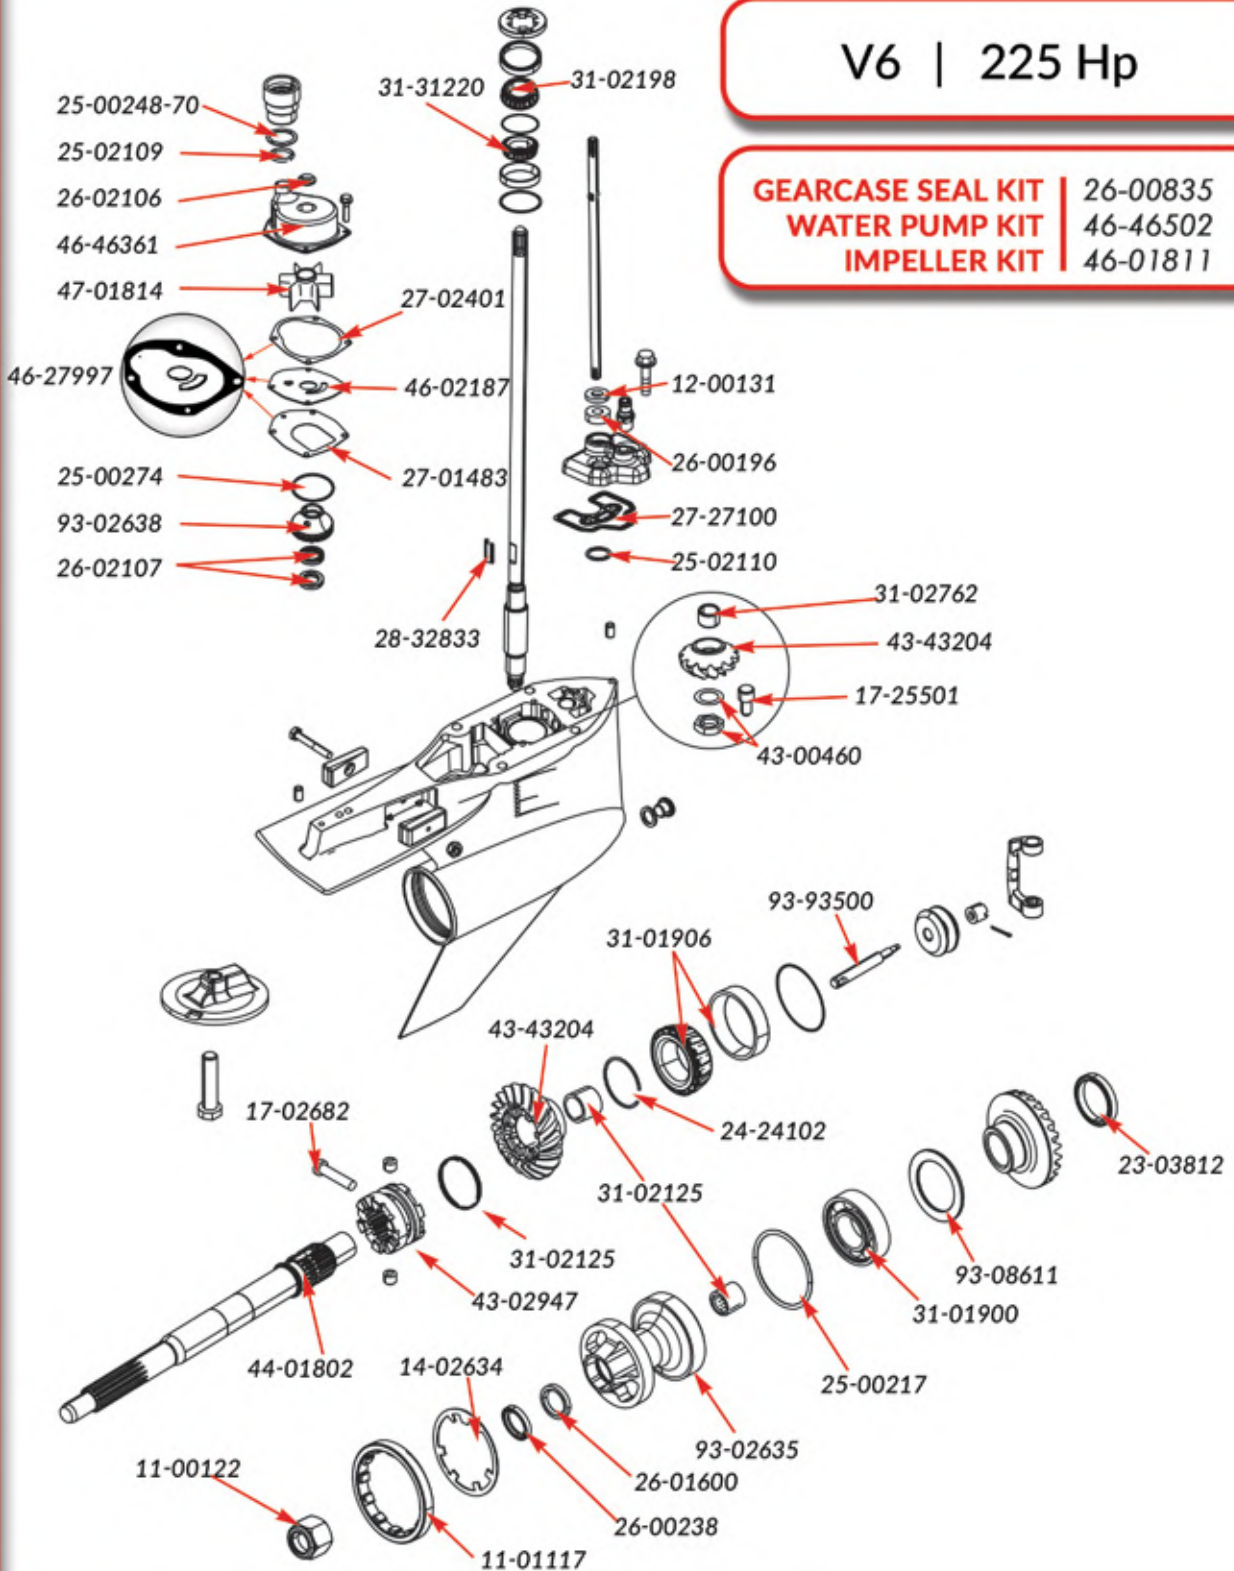

SEAPRO/MARATHON | 1994 & LATER

V6 | 225 Hp

GEARCASE SEAL KIT	26-00835
WATER PUMP KIT	46-46502
IMPELLER KIT	46-01811