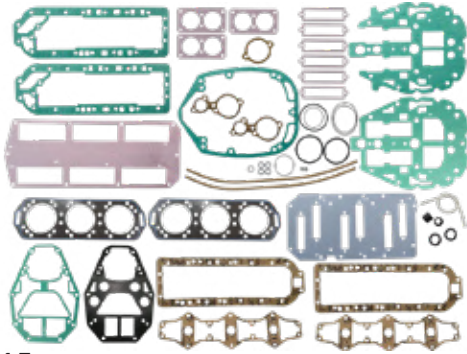

27-01715 Premium Rebuild Gasket Set

Replaces:
Mercury 79583A81

Fits **Mercury/Mariner** V6, 150-175 Hp outboards.