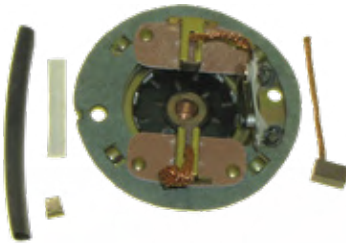

300-01623 Head Assembly

Replaces:
Mercury 8262

Fits **MerCruiser** 4-cyl, 120-140 Hp | 6-cyl, 165 Hp | V8, 225-470 Hp MC-1c & MC II/TR/TRS drives and GM & MIE engines. For use with Prestolite hydraulic pump (MC# 93247A7)