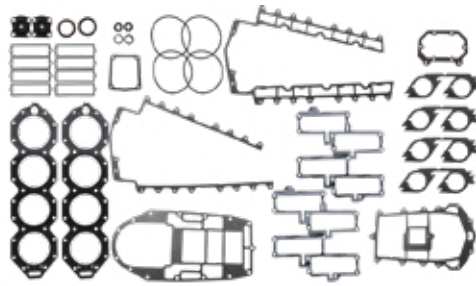

27-08654 Gasket Kit

Replaces:
Johnson/Evinrude 398693

Fits **Johnson/Evinrude** Gasket Kit for 250, 275 & 3.6L 1988-93; 300 Hp 1993-94 (Big Bore Engines) Uses Head Gasket 27-13260

KIT CONTENTS

O-Ring	4	25-01453
Seal	1	26-01452
Grommet	2	26-01960
Seal	1	26-01986
Powerhead Base Gasket	1	27-01632
Intake Gasket	2	27-01972
Reed Block Gasket	8	27-01974
Throttle Body Gasket	4	27-01977
Rectifier Gasket	1	27-01978
Head Gasket	2	27-13260
Gasket	1	27-27153
Air Silencer Gasket	1	27-27154
Gasket	1	27-27941
Thermostat Cup	2	75-01961
Valve Diaphragm	2	75-02210