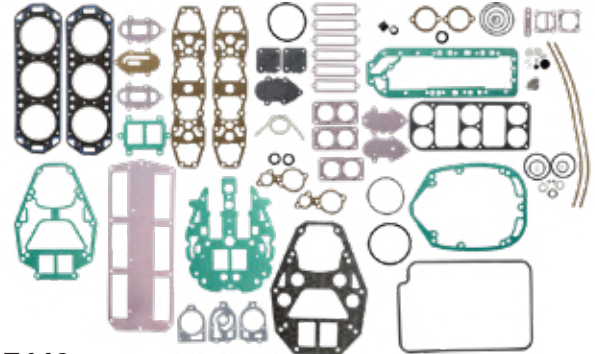

27-27668 Premium Rebuild Gasket Set

Replaces:
Mercury 11338A88
SIE 18-4319

Fits **Mercury/Mariner** V6, 150-200 Hp outboard engines.

KIT CONTENTS

O-Ring	4	25-00210
O-Ring	1	25-00211
O-Ring	1	25-00224
O-Ring	1	25-00425
Viton O-Ring	2	25-00426
O-Ring	1	25-00428
O-Ring	1	25-01077
O-Ring	1	25-01078
Seal	2	26-00187
Divider Plate Seal	1	26-26665
Gasket	2	27-00424
Divider Gasket	2	27-27500
Crankcase Gasket	2	27-27503
Reed Block Housing Gasket	1	27-27504
Driveshaft Housing Gasket	1	27-27505
Gasket	1	27-27506
Base Gasket	1	27-27508
Relief Gasket	2	27-27509
Reed Valve Gasket	6	27-27510
Gasket	3	27-27511
Powerhead Base Gasket	1	27-27520
Gasket	2	27-27552
Base Gasket	1	27-27554
Head Gasket	2	27-27558
Reed Block Gasket	1	27-27559
Gasket	2	27-27560
Exhaust Base Plate Gasket	1	27-27561

KIT CONTENTS

O-Ring	1	25-00088
O-Ring	1	25-00203
O-Ring	1	25-00207
O-Ring	2	25-00209
O-Ring	1	25-00211
O-Ring	1	25-00215
O-Ring	1	25-00217
Slinger	1	25-00226
O-Ring	1	25-00228
O-Ring	1	25-00274
O-Ring	1	25-00425
Viton O-Ring	2	25-00426
O-Ring	1	25-00428
O-Ring	1	25-00786
Seal	2	26-00187
Divider Plate Seal	1	26-26665
Gasket	2	27-00424
Gasket	1	27-00670
Gasket	1	27-00671
Gasket	1	27-00672
Head Gasket	2	27-00676
Divider Gasket	2	27-27500
Cover Gasket	2	27-27501
Crankcase Gasket	2	27-27503
Reed Block Housing Gasket	1	27-27504
Driveshaft Housing Gasket	1	27-27505
Gasket	1	27-27506
Choke Plate Gasket	1	27-27507
Base Gasket	1	27-27508
Relief Gasket	2	27-27509
Reed Valve Gasket	6	27-27510
Gasket	3	27-27511
Gasket	1	27-27512
Adapter / Megaphone Gasket	1	27-27513
Poppet Valve Gasket	2	27-27514
Exhaust Plate Gasket	1	27-27519
Powerhead Base Gasket	1	27-27520
Fuel Screen	1	35-00108
Fuel Pump Washer	2	NSS
Check Valve	1	NSS
Gasket	2	NSS
Gasket	1	NSS
Gasket	1	NSS
Gasket	2	NSS
Gasket	1	NSS
Gasket	1	NSS
Gasket	1	NSS
Gasket	1	NSS
Gasket	1	NSS
Gasket	2	NSS