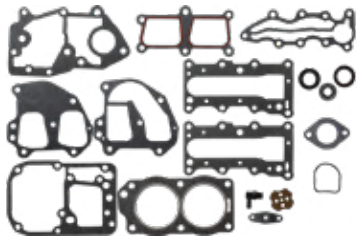

27-11011 Gasket Set

Replaces:
Johnson/Evinrude 436358

Fits **Johnson/Evinrude** 2-cyl,
9.9-15 Hp outboards.