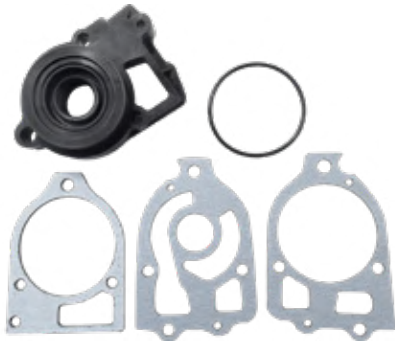

46-01844 Water Pump Base

Replaces:
Mercury 44292A3
SIE 18-3420
Fits **MerCruiser** MR/Alpha One
water pumps.

KIT CONTENTS

O-Ring	1	25-00274
Gasket	1	27-00670
Gasket	1	27-00671
Gasket	1	27-00672
Pump Base	1	NSS