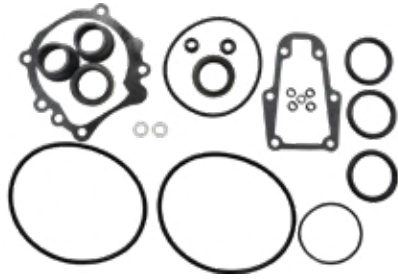

26-01887 Seal Kit

Replaces:
OMC 985612
SIE 18-2671

Fits **Cobra** 2.3-3.0L 4-cyl, 85-130 Hp

KIT CONTENTS

O-Ring	2	25-00155
O-Ring	1	25-00166
O-Ring	1	25-00260
O-Ring	1	25-00263
O-Ring	3	25-01959
Seal	2	26-00027
Seal	5	26-01674
Grommet	2	26-01969
Seal	1	26-01971
Gasket	2	27-00957
Gasket	1	27-01965
Water Passage Gasket	1	27-01966