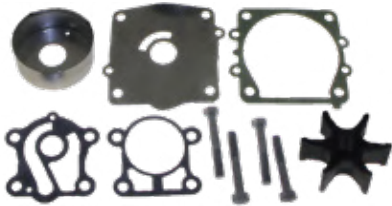

46-03430 Water Pump Service Kit

Replaces:
Yamaha 6J8-W0078-A1-00
SIE 18-3430
Fits 30 Hp outboards.

KIT CONTENTS

Bolt	2	10-05206
Bolt	2	10-05224
Gasket	1	27-02016
Gasket	1	27-02017
Gasket	1	27-02018
Wear Plate	1	46-02000
Pump Cup	1	46-02271
Impeller	1	47-02009