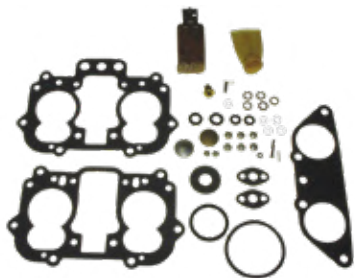

Fits **Johnson/Evinrude** V4, 120-140 Hp | V6, 185-225 Hp outboards.

**1300-01423  
Carburetor Kit**

Replaces: **Johnson/Evinrude** 436959  
SIE 18-7026

Fits **Johnson/Evinrude** 3-cyl, 60 Hp outboards.

**1300-01427  
Carburetor Repair Kit**