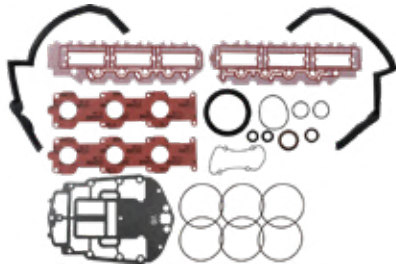

27-08694 Powerhead Gasket Set

Replaces:
Johnson/Evinrude 439202
SIE 18-4420

Fits **Johnson/Evinrude**
Powerhead Gasket Set for
150-175 Hp V6 60 °F Ficht EFI
1997-98

KIT CONTENTS

O-Ring	1	25-01076
O-Ring	2	25-02440
O-Ring	1	25-07715
O-Ring	1	25-25807
Seal	1	26-02628
O-Ring	6	26-02745
Seal	1	26-08621
Thermostat Seal	2	26-08622
Seal	1	26-26702
Seal	1	26-26703
Seal	1	26-26710
Powerhead Base Gasket	1	27-11004
Port Side Intake Gasket	1	27-11005
Starboard Side Intake Gasket	1	27-11006
Intake Gasket	1	27-27951