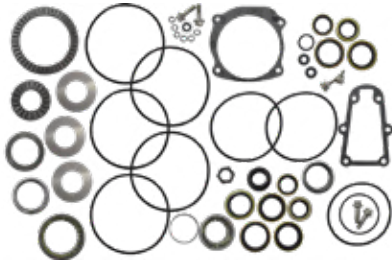

31-08347 Bearing and Seal Kit

Replaces:
Johnson/Evinrude

Fits **Johnson/Evinrude** 2-cyl, 35-50 Hp outboards.

KIT CONTENTS

Pinion Nut	11-02678
Lower GC Bearing	31-02752
Prop Shaft Bearing	31-02754
Pinion Bearing	31-02762
Lower GC Bearing	31-02771
Lower GC Bearing	31-02773
Lower GC Bearing	31-02774
Bearing	31-07633
Clutch Dog Spring	43-02787
Shim Kit	NSS
Combined Lower Seal Kit	NSS