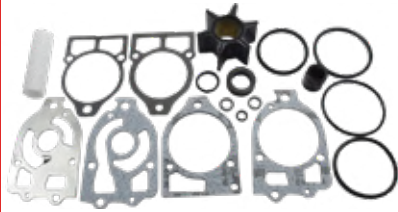

#### KIT CONTENTS

Bolt (6-1.00 x 40 MM)	4	10-05203
Water Seal Grommet	1	26-02012
Gasket	2	27-27140
Pump Cup	1	46-02003
Wear Plate	1	46-02004
Key	1	46-02276
Impeller	1	47-02007