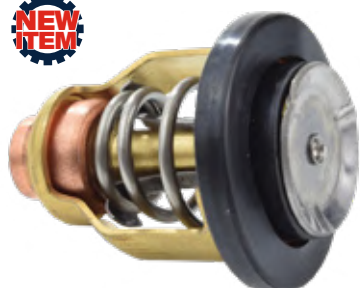

YAMAHA WATER PUMP KIT & COMPONENT APPLICATIONS (CONT)

HP/MODEL	YEARS	WATER PUMP KIT	KIT W/HSG	IMPELLER	WATER PUMP HSG
VZ300	2003-Up	46-02346	-	47-02275	46-02340
Z150 / LZ150	2000-05	46-02346	-	47-02275	46-02340
Z175	2001-05	46-02346	-	47-02275	46-02340
Z200	2000-Up	46-02346	-	47-02275	46-02340
Z300	2003-Up	46-02346	-	47-02275	46-02340
Z300 (6D0)	2003-Up	46-02346	-	47-02275	46-02340

**75-75500
Thermostat**

Replaces:
Yamaha 60V-12411-00-00
SIE 18-3525

Fits **2-Stroke & 4-Stroke** 115
Hp | 200-350 Hp outboards.