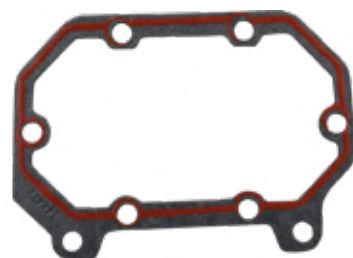

27-01978 Rectifier Gasket

Replaces:
Johnson/Evinrude 344472
SIE 18-0155

Fits **Johnson/Evinrude** V4,
120-140 Hp | V6, 150-250
Hp outboards.