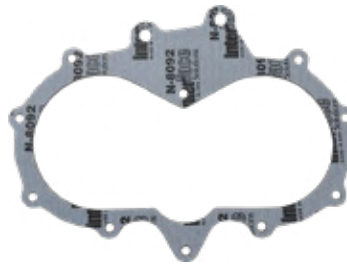

27-27127 Reed Plate Gasket

Replaces:
Johnson/Evinrude 311364
SIE 18-1228

Fits **Johnson/Evinrude** 2-cyl,
30-40 Hp outboard intake
manifolds.