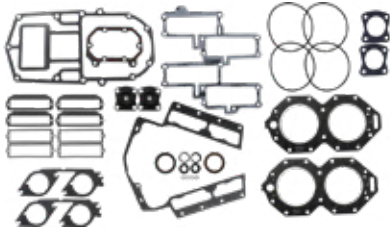

27-02687 Gasket Kit

Replaces:
Johnson/Evinrude 432570
SIE 18-4322

Fits **Johnson/Evinrude** V4, 120-140 Hp outboard engines.

KIT CONTENTS

O-Ring	4	25-01453
Seal	1	26-01452
Grommet	2	26-01960
Seal	1	26-01986
Washer	4	26-02143
Powerhead Base Gasket	1	27-01631
Intake Gasket	1	27-01972
Reed Box Gasket	4	27-01973
Reed Block Gasket	4	27-01974
Air Box Cover Gasket	1	27-01976
Throttle Body Gasket	2	27-01977
Rectifier Gasket	1	27-01978
Head Gasket	2	27-02197
Gasket	2	27-02206
Thermostat Cup	2	75-01961
Valve Diaphragm	2	75-02210