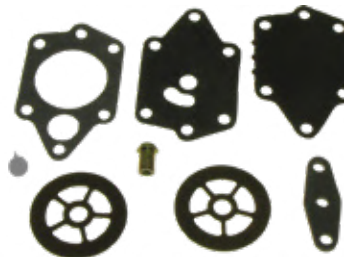

**1399-01434
Fuel Pump Repair Kit**

Replaces:
Johnson/Evinrude 393103
SIE 18-7820

Fits **Johnson/Evinrude** 2-cyl,
25-60 Hp | 3-cyl, 65-75 Hp |
V4, 90-140 Hp | V6, 150-235
Hp outboards.