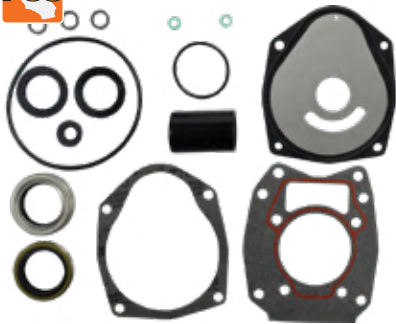

26-00075 Lower Gearcase Seal Kit

Replaces:

Force 43035A4
SIE 18-2626

Fits **Force** 3-cyl, 75-90 Hp | 4-cyl, 120 Hp gearcases.