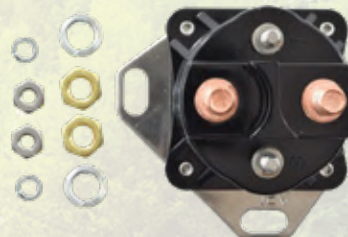

89-02816 Solenoid

Replaces:
Johnson/Evinrude 586842
SIE 18-5801

Fits **Johnson/Evinrude**
4-stroke, 4-cyl, 75-135 Hp |
V6, 150-250 Hp outboards.