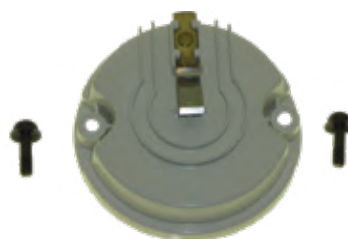

Fits **OMC** 4-cyl, 120-140 Hp |  
6-cyl, 165 Hp GM engine with  
Delco ignition.

**300-02853  
Rotor**

Replaces:  
**OMC 381711**  
SIE 18-5300

Fits **OMC** V8, 190-225 Hp  
GM engines.

**300-03064  
Rotor**