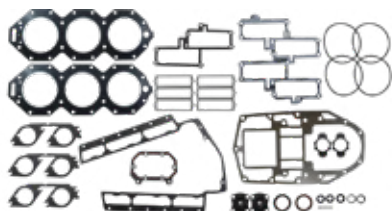

27-02688 Gasket Kit

Replaces:

Johnson/Evinrude 436891
SIE 18-4323

Fits **Johnson/Evinrude** V6, 185-225 Hp outboard engines.

KIT CONTENTS

O-Ring	4	25-01453
Seal	1	26-01452
Grommet	2	26-01960
Seal	1	26-01986
Washer	4	26-02143
Thermostat Seal	1	26-08622
Intake Gasket	1	27-01972
Reed Block Gasket	6	27-01974
Throttle Body Gasket	3	27-01977
Rectifier Gasket	1	27-01978
Intake Gasket	1	27-01979
Air Intake Cover Gasket	1	27-01980
Head Gasket	2	27-02199
Gasket	1	27-27942
Gasket	2	27-27946
Thermostat Cup	2	75-01961
Valve Diaphragm	2	75-02210

P65