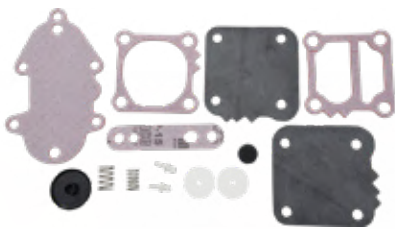

1399-39020 Fuel Pump Repair Kit

Replaces:
Mercury 857005A1
SIE 18-7817

Fits **Mercury/Mariner** 2-cyl, 30-
40 Hp | 3-cyl, 40-90 Hp | 4-cyl,
100-125 Hp | 2.5L V6, 115-300
Hp outboards.

KIT CONTENTS

Gasket	1	27-27512
Check Valve	1	NSS
Gasket	1	NSS
Gasket	1	NSS
Gasket	2	NSS
Gasket	1	NSS