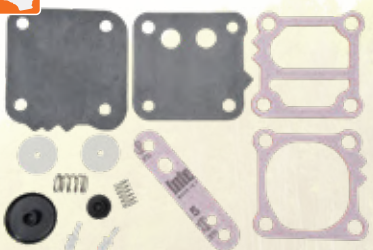

1399-39030 Fuel Pump Repair Kit

Replaces:
Mercury 42909A4
SIE 18-7818-1

Fits **Mercury/Mariner** 4-cyl, 75-
115 Hp outboard fuel pumps.

KIT CONTENTS

Gasket	1	27-27512
Gasket	1	27-27983
Check Valve	1	NSS
Gasket	1	NSS
Gasket	1	NSS
Gasket	1	NSS