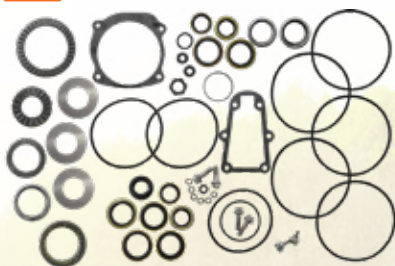

31-08351 Bearing and Seal Kit

Replaces:
Johnson/Evinrude

Fits **Johnson/Evinrude** V4, 90-140 Hp Crossflow outboards.

KIT CONTENTS

Pinion Nut	11-02678
Lower GC Bearing	31-02752
Lower GC Bearing	31-02753
Prop Shaft Bearing	31-02754
Lower GC Carrier Bearing	31-02758
Lower GC Bearing	31-02771
Lower GC Bearing	31-02773
Lower GC Bearing	31-02777
Clutch Dog Spring Shim Kit	43-02787
Combined Lower Seal Kit	NSS
	NSS