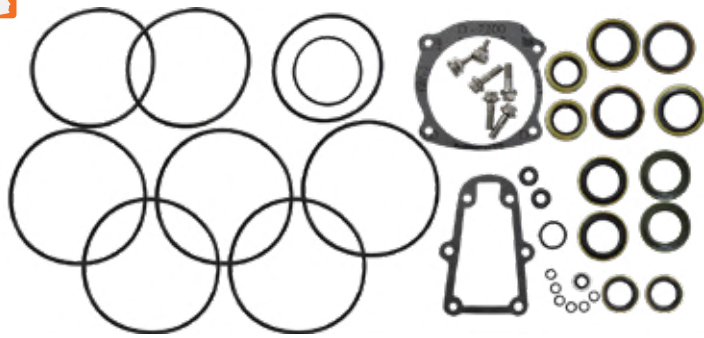

P65

26-03951 Combined Lower Seal Kit

Replaces:
Johnson/Evinrude 5006373
SIE 18-2623

Fits **Johnson/Evinrude** 3-cyl, 75 Hp | V4, 115-130 Hp | V6, 150-250 Hp outboards.

KIT CONTENTS

Drain Screw & Washer	2	10-02593-1
Screw	4	10-05193
O-Ring	5	25-00155
O-Ring	2	25-00166
O-Ring	1	25-00205
O-Ring	2	25-00250
O-Ring	1	25-00260
O-Ring	1	25-00263
Driveshaft Seal	2	26-00024
Driveshaft Seal	1	26-00025
Driveshaft Seal	1	26-00026
Seal	2	26-00027
Propshaft Seal	2	26-00238
Seal	6	26-01674
Seal	1	26-08300
Seal	2	26-08619
Seal	1	26-08620
Sealing Washer	1	26-26600
Gasket	1	27-00975
Gasket	1	27-00976

P65

26-07400 Seal Kit

Replaces:
Johnson/Evinrude 433550
SIE 18-2694

Fits **Johnson/Evinrude** 2-cyl 40-50 Hp outboard

KIT CONTENTS

Drain Screw & Washer	1	10-02593-1
Screw	1	10-08613
Seal	1	25-00063
O-Ring	1	25-00166
O-Ring	1	25-00227
O-Ring	1	25-00276
O-Ring	1	25-02442
O-Ring	1	25-02443
Driveshaft / Propshaft Seal	1	26-00062
Seal	1	26-01634
Grommet	1	26-01756
Grommet	1	26-01928
Oil Seal	1	26-06013
Prop Shaft Seal	1	26-26153
Gasket	1	27-01936
Screw	1	NSS

P65