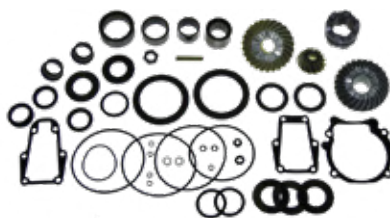

43-42620 Complete Gear Set with Gaskets

Replaces:
OMC

Fits **OMC** gearcases. Includes gears (fwd, rev, pin & clutch dog), o-rings, seals, shims & bearings.

KIT CONTENTS

Clutch Dog Pin	1	10-08657
Pinion Nut	1	11-02678
Thrust Washer	1	12-02789
Thrust Washer	1	12-02792
Thrust Washer	1	12-02793
Lower GC Bearing	1	31-02752
Prop Shaft Bearing	1	31-02754
Pinion Bearing	1	31-02762
Lower GC Bearing	1	31-02771
Lower GC Bearing	1	31-02773
Lower GC Bearing	1	31-02774
Bearing	1	31-07634
Clutch Dog Spring	1	43-02787
Shim Kit	1	NSS
Complete Gear Set	1	NSS
Seal Sub-Kit	1	NSS