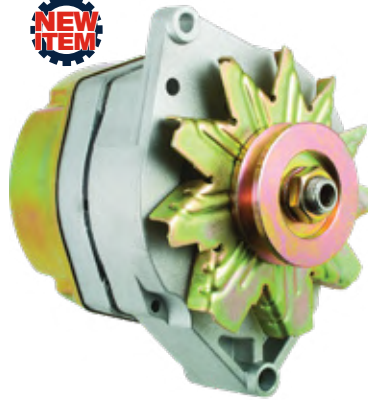

300-57934 Alternator

Replaces:
Volvo 3803227
SIE 18-59700

Fits **1965 & later** gasoline & diesel engines.