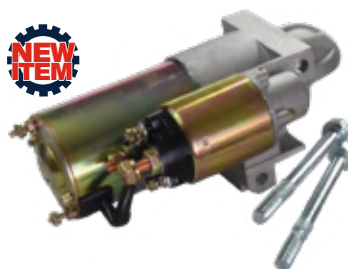

50-35863
Starter

Replaces:
Mercury 812428A3
SIE 18-5913

Fits **GM & MIE** engines w/ 14" flywheel, offset bolt pattern, 11 tooth.