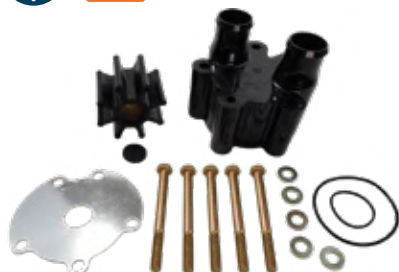

46-13159 Water Pump Kit with Housing

Replaces:
Mercury 807151A14
SIE 18-3150

Fits **MerCruiser** V8, 200-575 Hp Alpha One, Alpha Gen II, Bravo, SSM & Dry Six drive water pumps.

KIT CONTENTS

Bolt	5	10-99347
Impeller Plug	1	19-08384
O-Ring	1	25-00219
Quad Ring	1	25-01952
Wear Plate	1	46-01950
Washer	5	NSS
Pump Housing	1	NSS
Impeller	1	NSS