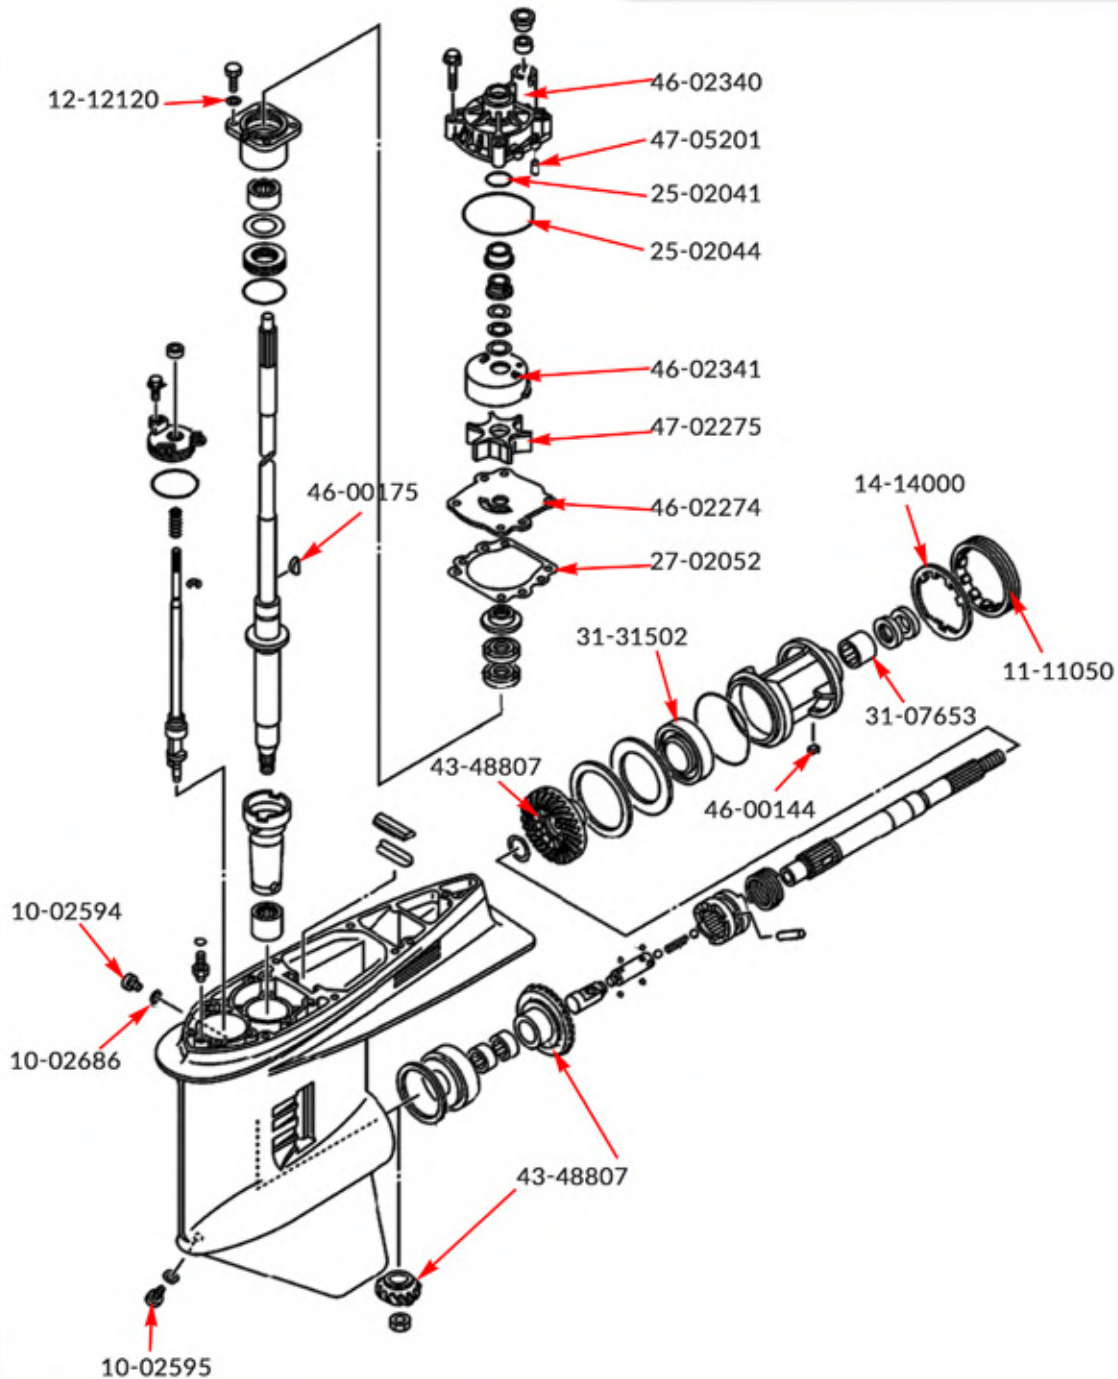

YAMAHA 4-STROKE | 2004 & LATER

4-cyl | 130 Hp thru 200 Hp
V6 | 150 Hp thru 250 Hp