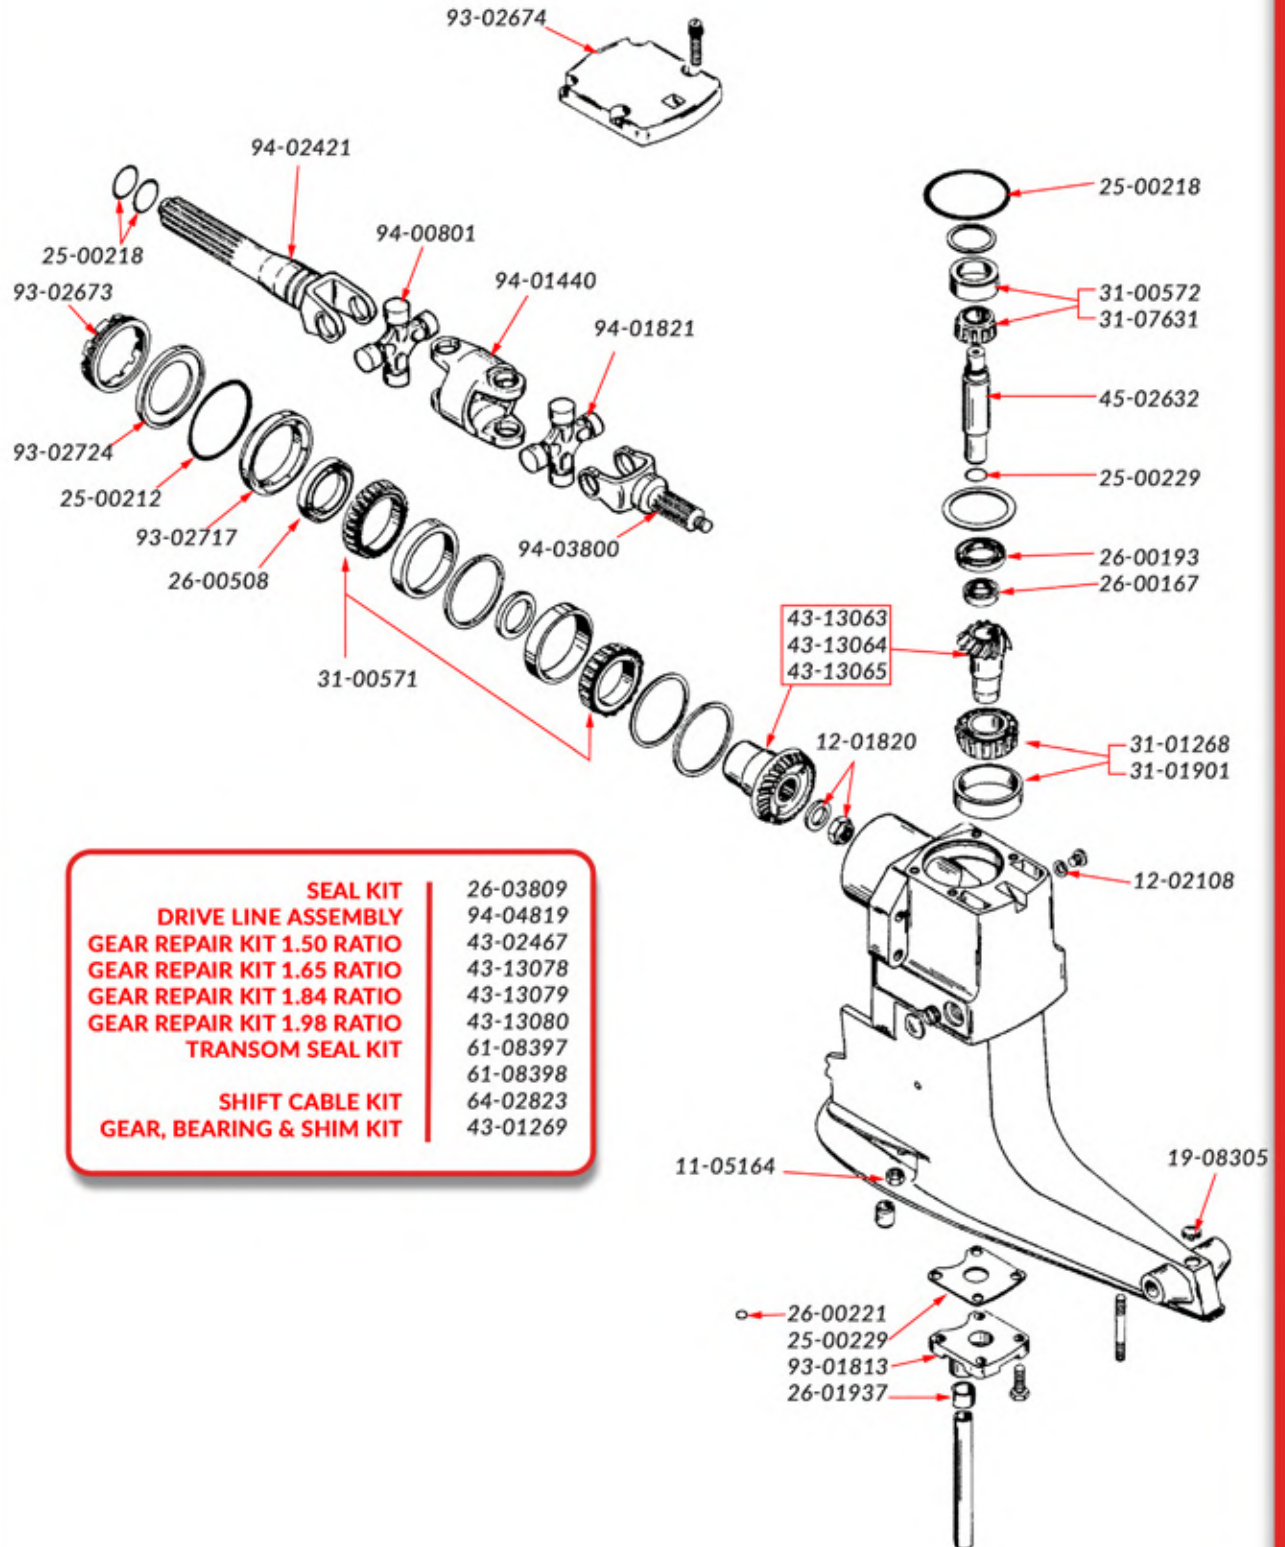

R/MR/ALPHA ONE | 1983-91

SEAL KIT	26-03809
DRIVE LINE ASSEMBLY	94-04819
GEAR REPAIR KIT 1.50 RATIO	43-02467
GEAR REPAIR KIT 1.65 RATIO	43-13078
GEAR REPAIR KIT 1.84 RATIO	43-13079
GEAR REPAIR KIT 1.98 RATIO	43-13080
TRANSOM SEAL KIT	61-08397
	61-08398
SHIFT CABLE KIT	64-02823
GEAR, BEARING & SHIM KIT	43-01269