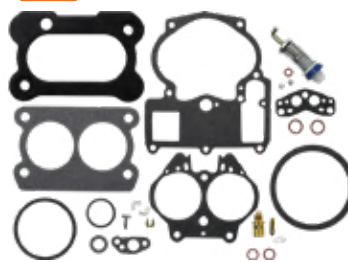

**1300-00141
Carburetor Repair Kit**

Replaces:
Mercury 8760
SIE 18-7075
Fits **MerCruiser** V8, 200-350
Hp GM & MIE engines with
Rochester 2-bbl carburetors.