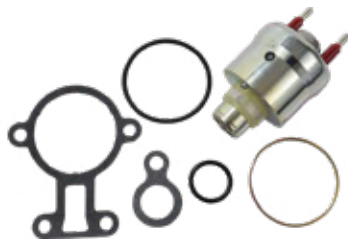

1399-39018 TBI Fuel Injector

Replaces:
Mercury 852956A1
SIE 18-7685

Fits **MerCruiser** V6, 205 Hp,
V8, 180-300 Hp GM & MIE
TBI engines.