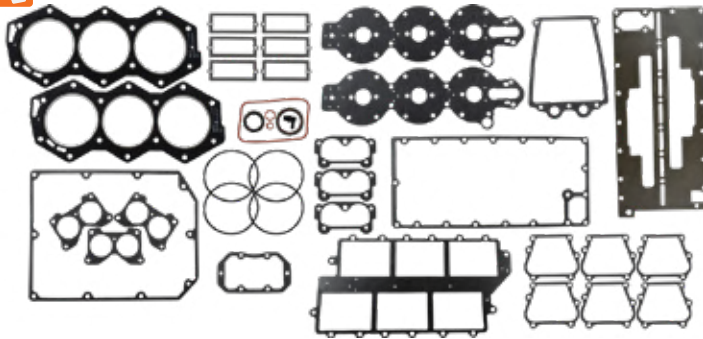

27-08655 Gasket Kit

Replaces:
Johnson/Evinrude 434381
SIE 18-4309

Fits **Johnson/Evinrude** V6, 175-235 Hp outboard engines.

KIT CONTENTS

Elbow	1	12-02781
O-Ring	4	25-00250
O-Ring	1	25-25811
O-Ring	1	25-25812
Seal	1	26-00027
Seal	1	26-01452
Moulded Seal	1	26-26705
Exhaust Cover Gasket	1	27-00761
By-Pass Cover Gasket	6	27-00909
Gasket	1	27-00937
Gasket	2	27-00949
Intake Gasket	1	27-00969
Leaf Plate Gasket	6	27-00971
Water Cover Gasket	1	27-00972
Outer Exhaust Cover Gasket	1	27-01491
Head Gasket	2	27-13211
Powerhead Base Gasket	1	27-27143
Gasket	3	27-27201
Air Silencer Gasket	3	27-27757
Head Cover Gasket	2	27-27763
Air Silencer Gasket	1	NSS