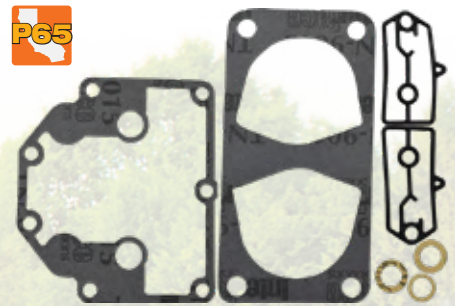

1300-36001 | Carburetor Repair Kit

Replaces: **Mercury 51091** | SIE 18-7021
Fits Mercury/Mariner 4-cyl, 115 Hp outboard carburetors.

P65