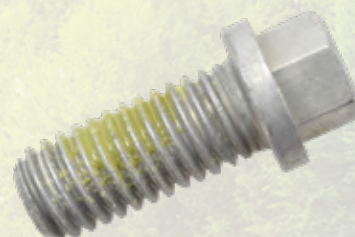

10-10200 Cover Screw

Replaces:
OMC
SIE 18-4749-9

Fits **Cobra & King Cobra** 4-cyl, 85-130 Hp | V6, 160-165 Hp | V8, 185-415 Hp Tilt & Trim.