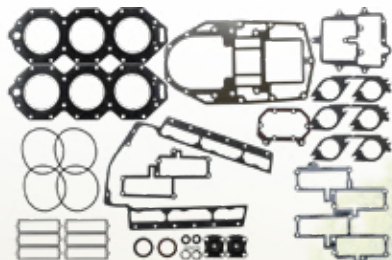

27-08652 Gasket Kit

Replaces:

Johnson/Evinrude 398172
SIE 18-4308

Fits **Johnson/Evinrude** V6, 200-225 Hp outboard engines.

KIT CONTENTS

O-Ring	4	25-01453
Seal	1	26-01452
Grommet	2	26-01960
Seal	1	26-01986
Washer	4	26-02143
Intake Gasket	1	27-01972
Reed Block Gasket	6	27-01974
Throttle Body Gasket	3	27-01977
Rectifier Gasket	1	27-01978
Intake Gasket	1	27-01979
Air Intake Cover Gasket	1	27-01980
Intake Cover To Base Gasket	1	27-01983
Head Gasket	2	27-13237
Gasket	1	27-27942
Thermostat Cup	2	75-01961
Valve Diaphragm	2	75-02210