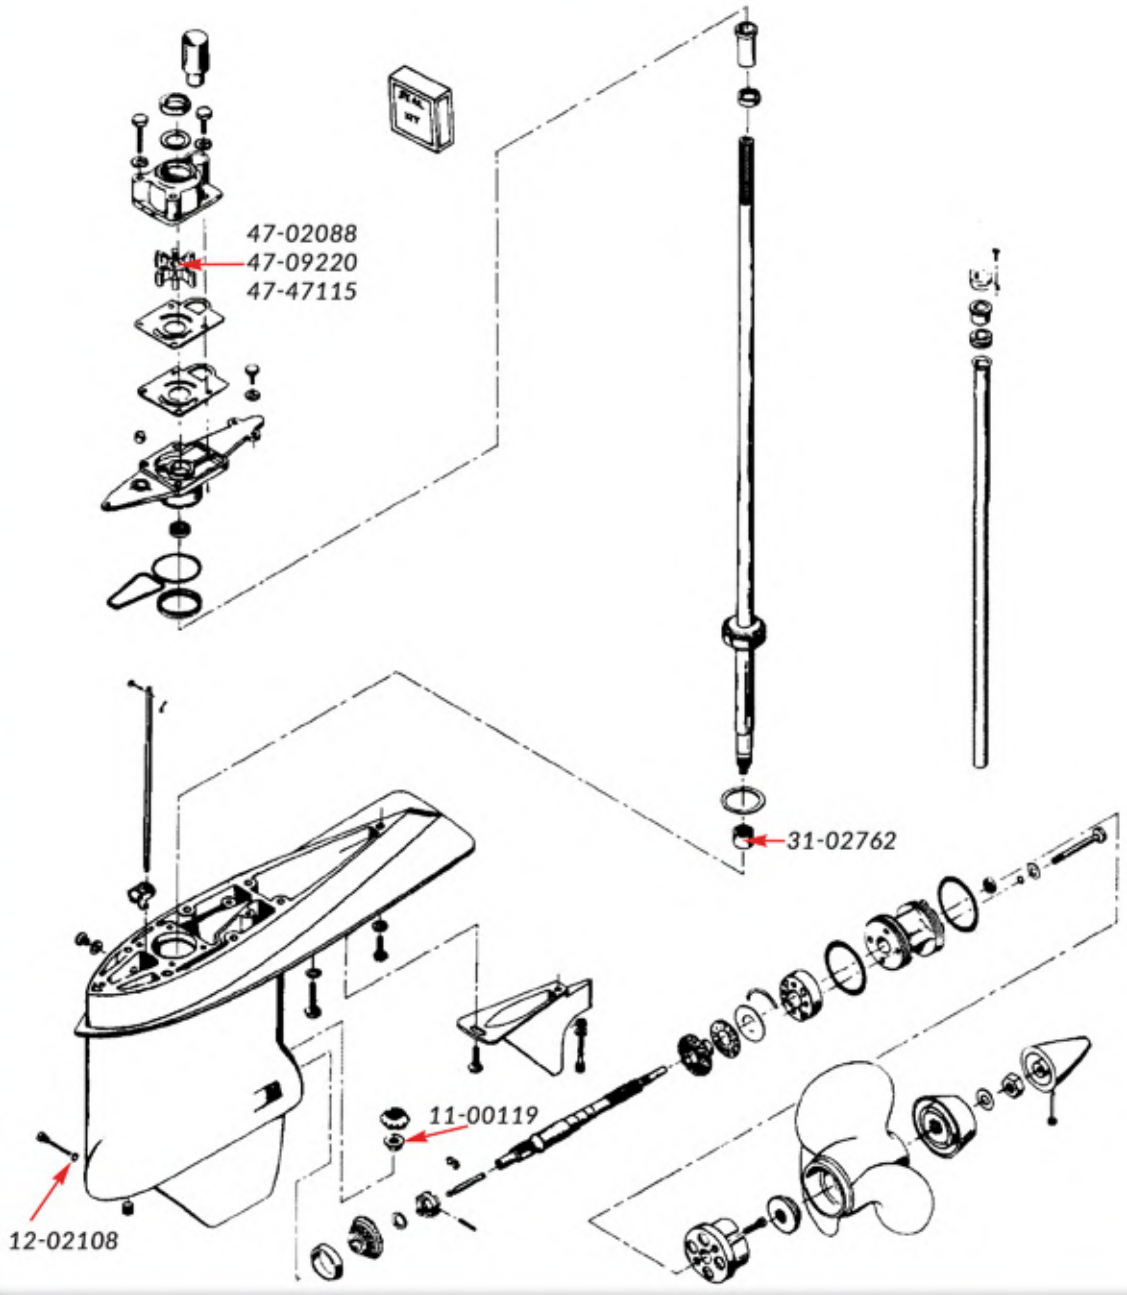

CHRYSLER OUTBOARDS | 1974-87

1-cyl	|	3.5 Hp	thru	5 Hp
2-cyl	|	5 Hp	thru	65 Hp
3-cyl	|	70 Hp	thru	90 Hp
4-cyl	|	100 Hp	thru	140 Hp