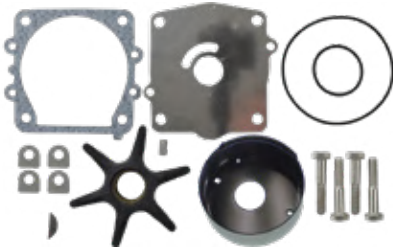

46-02082
Water Pump Service Kit

Replaces:
Yamaha 6G5-W0078-A1-00
SIE 18-3310
Fits 150-225 Hp outboards.

KIT CONTENTS

Bolt (8-1.25 x 45 MM)	4	10-05202
Washer	4	12-05200
O-Ring	1	25-02041
O-Ring	1	25-02044
Gasket	1	27-02052
Pump Cup	1	46-02272
Wear Plate	1	46-02274
Key	1	46-02276
Impeller	1	47-02275
Impeller Pin	1	47-05201