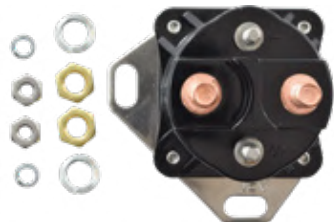

84-28017

Ignition Wire Sets SIE 18-8809-1

Fits **Pleasurecraft** 6-cyl, GM incline conventional ignition engines.

84-28021

Ignition Wire Set

Fits **Pleasurecraft** 7.4L, V8 GM engines with Prestolite distributors.

PLEASURECRAFT IGNITION WIRE APPLICATIONS

MODEL	CID / CYL.	DISTRIBUTOR TYPE	YEARS	WIRE / WIRE SET
ALL GM Inline 6-cyl.	L6	ALL	1955-68	
3.8L, 4.3L	229,262 / V-6	IBM-7014A	1981-88	
302351460	V-8 (Ford)	Prestolite w/135 Degree Plug Boots	1972-88	
351460	V-8 (Ford)	Prestolite w/90 Degree Plug Boots	1972-88	
302	V-8 (Ford)	Prestolite w/90 Degree Plug Boots	1972-88	
305350	V-8 (GM)	Prestolite	1976-88	
454	V-8 (GM)	Prestolite	1976-88	
ALL	V-8	Mallory (Top Terminal)	1972-86	

ELECTRICAL

89-02816
Solenoid

Replaces:
PleasureCraft R130001
SIE 18-5801

Fits **Pleasurecraft** V8 GM engine electrical systems.