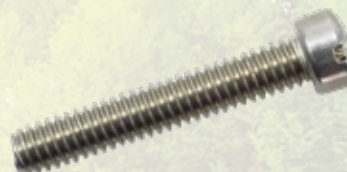

10-10140 Water Pump Screw

Replaces:
Johnson/Evinrude 302508

Fits **Johnson/Evinrude**
outboard gearcases.