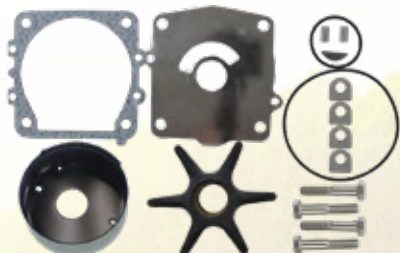

46-02081 Water Pump Service Kit

Replaces:
Yamaha 6E5-W0078-A1-00
SIE 18-3372
Fits 115-130 Hp outboards.

KIT CONTENTS

Bolt (8-1.25 x 45 MM)	4	10-05202
Washer	4	12-05200
O-Ring	1	25-02041
O-Ring	1	25-02044
Gasket	1	27-02052
Pump Cup	1	46-02272
Wear Plate	1	46-02273
Key	1	46-02276
Impeller	1	47-02275
Impeller Pin	2	47-05201