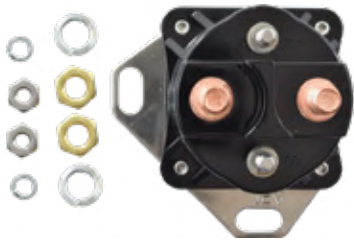

89-02816 Solenoid

Replaces: **OMC** 586842
SIE 18-5801

Fits **OMC** V8, 185-260 Hp GM engine starters.