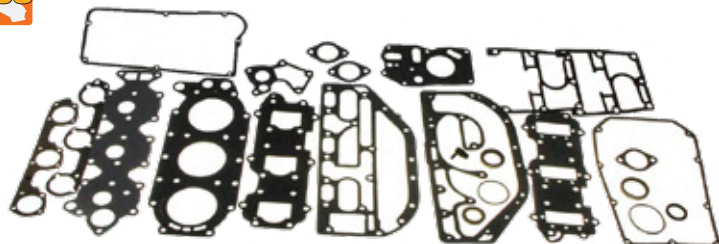

KIT CONTENTS

O-Ring	1	25-00158
O-Ring	1	25-00208
O-Ring	1	25-01280
O-Ring	1	25-25813
Upper Crankshaft Seal	1	26-01580
Oil Seal	1	26-01639
Oil Seal	1	26-01774
Gasket	1	27-00759
Head Gasket	1	27-00765
Silencer Gasket	1	27-00768
Leaf Plate Gasket	1	27-00934
Cylinder Head Cover Gasket	1	27-00939
Exhaust Gasket	2	27-00950
Gasket	1	27-00953
Exhaust Gasket	1	27-02209
Gasket	1	27-27150
Leaf Plate Gasket	1	27-27766
Bypass Gasket	1	27-27767
Powerhead Base Gasket	1	NSS

P65