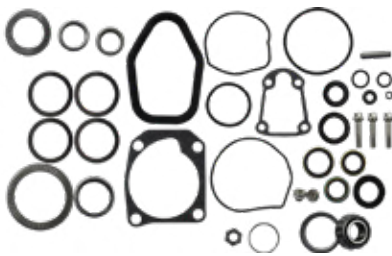

31-08357 Bearing and Seal Kit

Replaces:
Johnson/Evinrude

Fits **Johnson/Evinrude** 2-cyl, 40-60 Hp outboards.

KIT CONTENTS

Pinion Nut	10-08681
Lower GC Bearing	31-02760
Lower GC Bearing	31-02761
Thrust Bearing	31-07623
Thrust Bearing	31-07624
Pinion Bearing	31-07651
Clutch Dog Pin	43-02785
Clutch Dog Spring	43-02786
Bearing	NSS
Race	NSS
Shim Kit	NSS
Lower GC Seal Kit	NSS