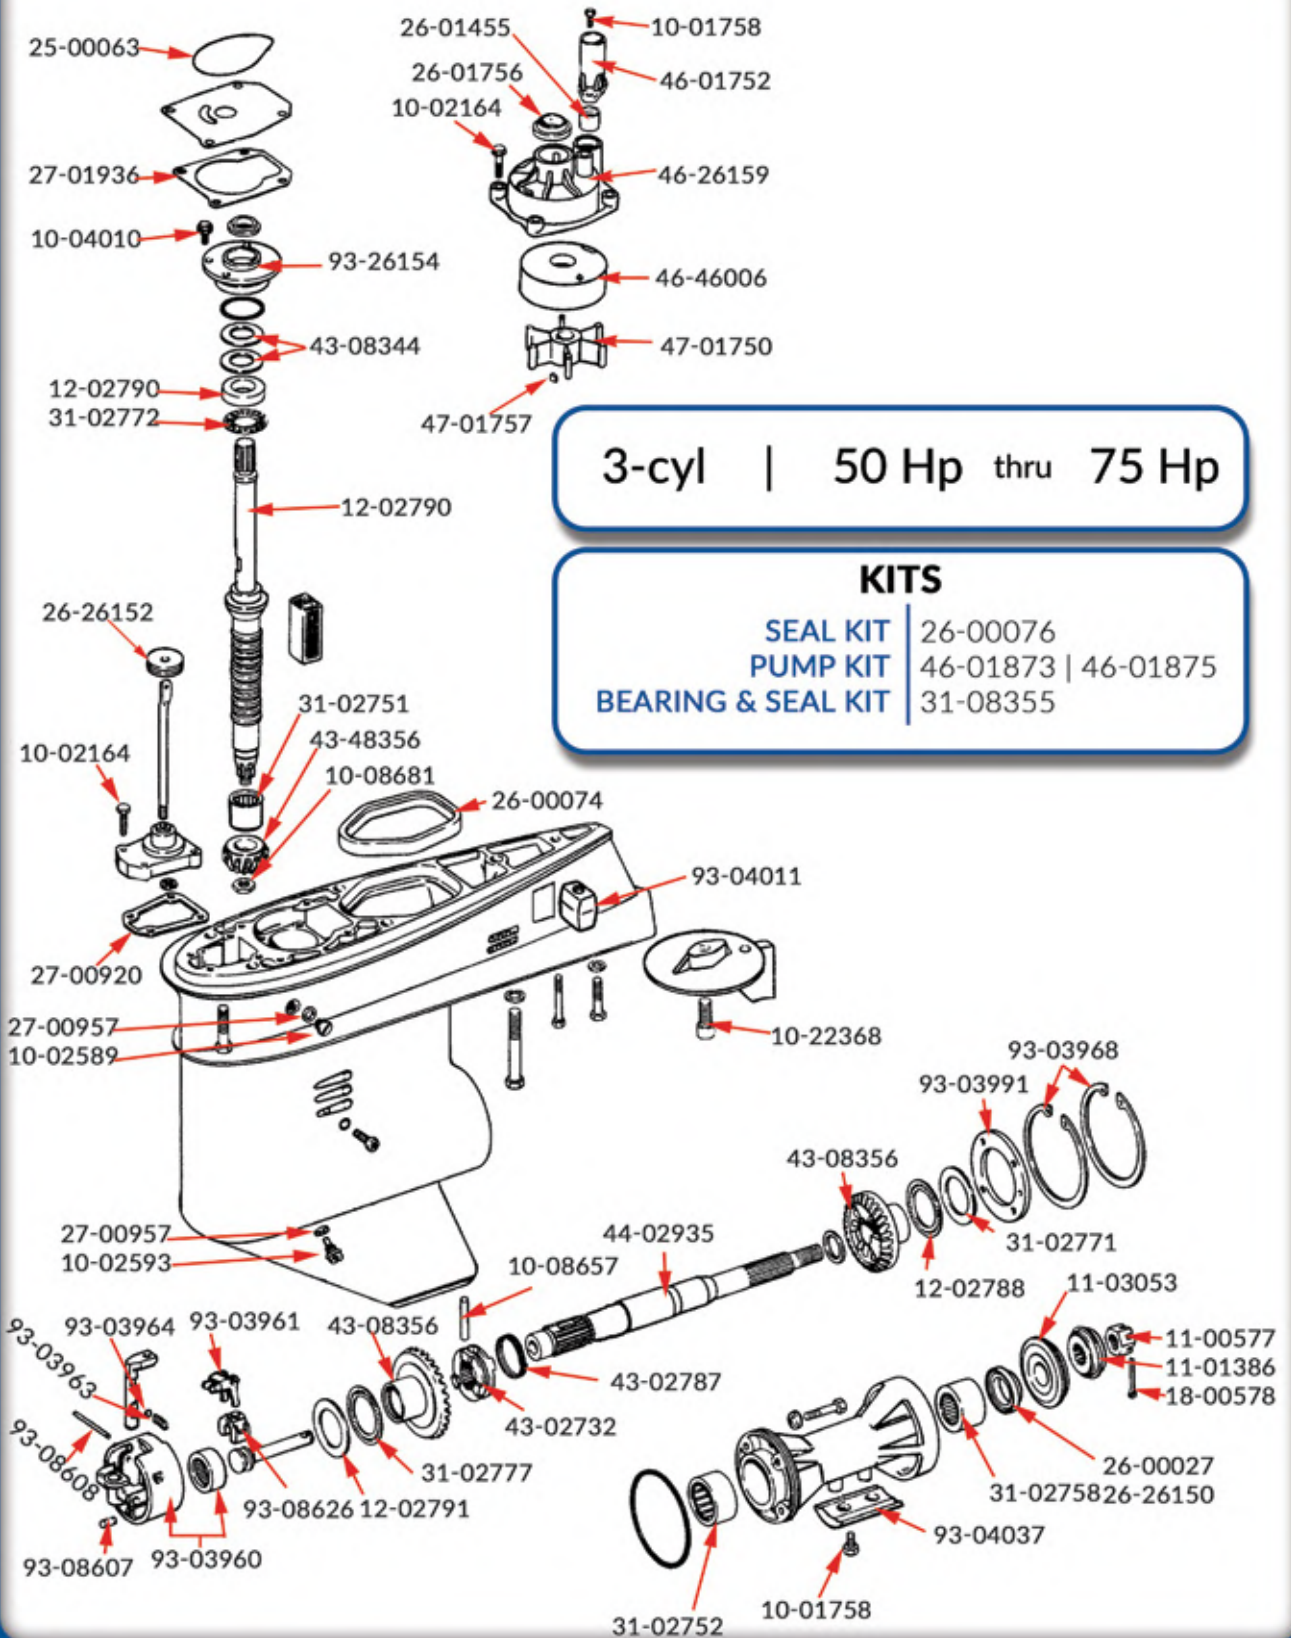

JOHNSON/EVINRUDE | 1979-2003

3-cyl | 50 Hp thru 75 Hp

1. **KITS**
2. SEAL KIT | 26-00076
   - PUMP KIT | 46-01873 | 46-01875
   - BEARING & SEAL KIT | 31-08355