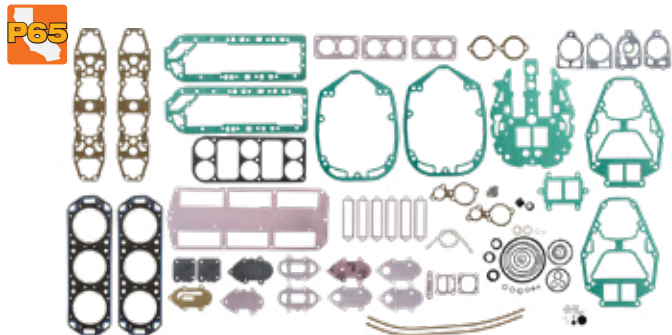

27-27667
Premium Gasket Set

Replaces:
Mercury 90484A88
SIE 18-4317

Fits **Mercury/Mariner V6, 135-150 Hp** outboard engines.