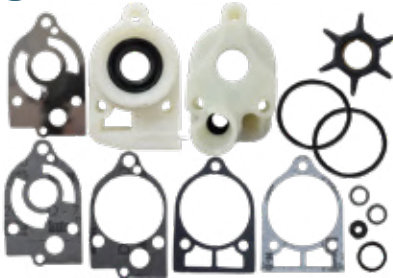

46-01111 Complete Water Pump Kit

Replaces:
Mercury 77516A3
SIE 18-3322

Fits **Mercury/Mariner** 2-cyl, 30 Hp outboards.

KIT CONTENTS

Washer	1	12-01587
Drain Gasket	2	12-02108
O-Ring	1	25-00204-70
O-Ring	1	25-00209
O-Ring	1	25-00213
Gasket	1	27-00304
Gasket	1	27-00306
Gasket	1	27-00315
Gasket	1	27-00612
Wear Plate	1	46-00033
Pump Housing	1	46-01109
Pump Base	1	46-01110
Impeller	1	47-00002