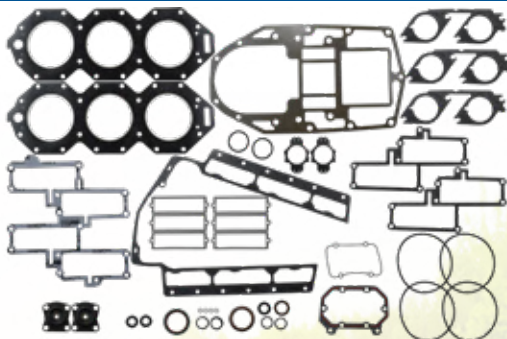

27-08693 Powerhead Gasket Set

Replaces:
Johnson/Evinrude 437725
SIE 18-4428

Fits **Johnson/Evinrude** Powerhead Gasket Set for 200 & 225 Hp, 1994-2002

KIT CONTENTS

O-Ring	4	25-01453
O-Ring	1	25-07715
O-Ring	2	25-25801
Seal	1	26-01452
Grommet	2	26-01960
Seal	1	26-01986
Washer	4	26-02143
Thermostat Seal	1	26-08622
Seal	1	26-26710
Intake Gasket	1	27-01972
Reed Block Gasket	6	27-01974
Throttle Body Gasket	3	27-01977
Rectifier Gasket	1	27-01978
Intake Gasket	1	27-01979
Air Intake Cover Gasket	1	27-01980
Head Gasket	2	27-08806
Gasket	1	27-27942
Gasket	2	27-27946
Intake Gasket	1	27-27949
Thermostat Cup	2	75-01961
Valve Diaphragm	2	75-02210
Thermostat Seal	2	75-75111