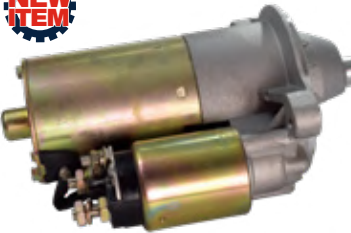

50-53245 Starter

Replaces:
OMC 988013
SIE 18-6270

Fits **OMC** 7.5L V8, 335-465 Hp Ford engines.