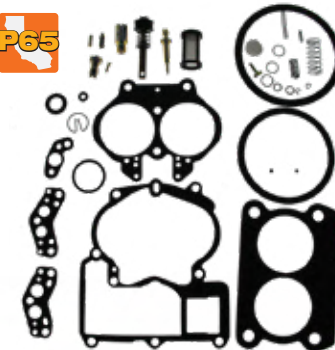

1300-03642 Carburetor Repair Kit

Replaces:
Mercury 804845
SIE 18-7097

Fits **MerCruiser** V6, 155-205
Hp GM & MIE engine 2-bbl
carburetors.