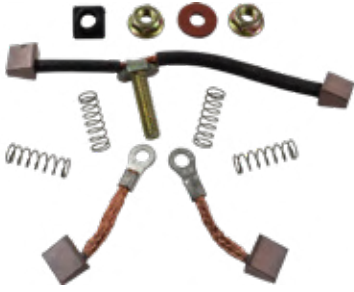

300-05697 Starter Brush/Spring Kit

Replaces:
Johnson/Evinrude 385952
SIE 18-5697

Fits **Johnson/Evinrude** 2-cyl,
9.9-55 Hp | 3-cyl, 60-75 | V4,
80-140 Hp | V6, 150-235 Hp
outboards.