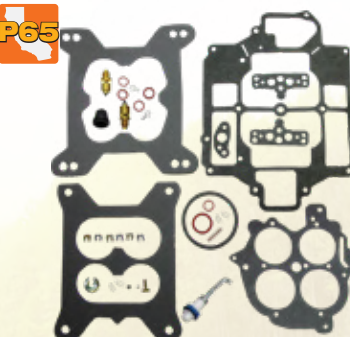

1300-36014 Carburetor Repair Kit

Replaces:
Mercury 2605
SIE 18-7078

Fits **MerCruiser** V8 225 Hp
GM & MIE engine Rochester
2-bbl carburetors