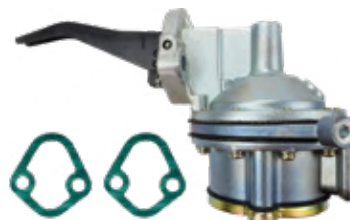

35-35267 Mechanical Fuel Pump

Replaces:
OMC 982063
SIE 18-7267
Fits **OMC 5.0-5.8L V8**, 185-
240 Hp Ford engines.