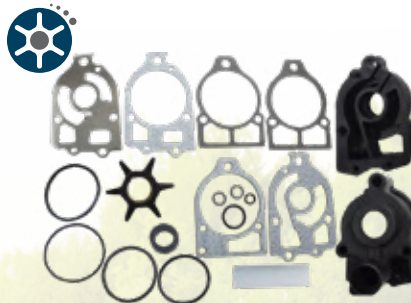

46-13169 | Complete Water Pump Kit

Replaces: **Mercury** 73804A3 | SIE 18-3314

Fits **Mercury/Mariner** 3-cyl, 75 Hp | 4-cyl, 90-140 Hp outboards.