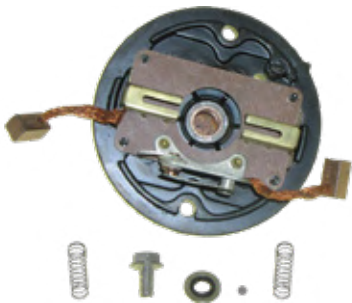

### 300-26116 Commutator Head

Replaces:  
**OMC 380704**

Fits **OMC** Commutator Head Used On OMC 382138. EMP# 300-01512