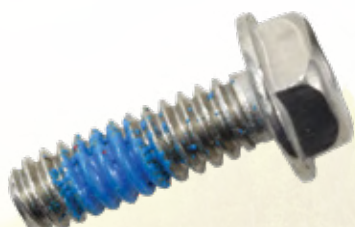

10-10130 Water Pump Screw

Replaces:
Johnson/Evinrude 321127

Fits **Johnson/Evinrude**
outboard gearcases.