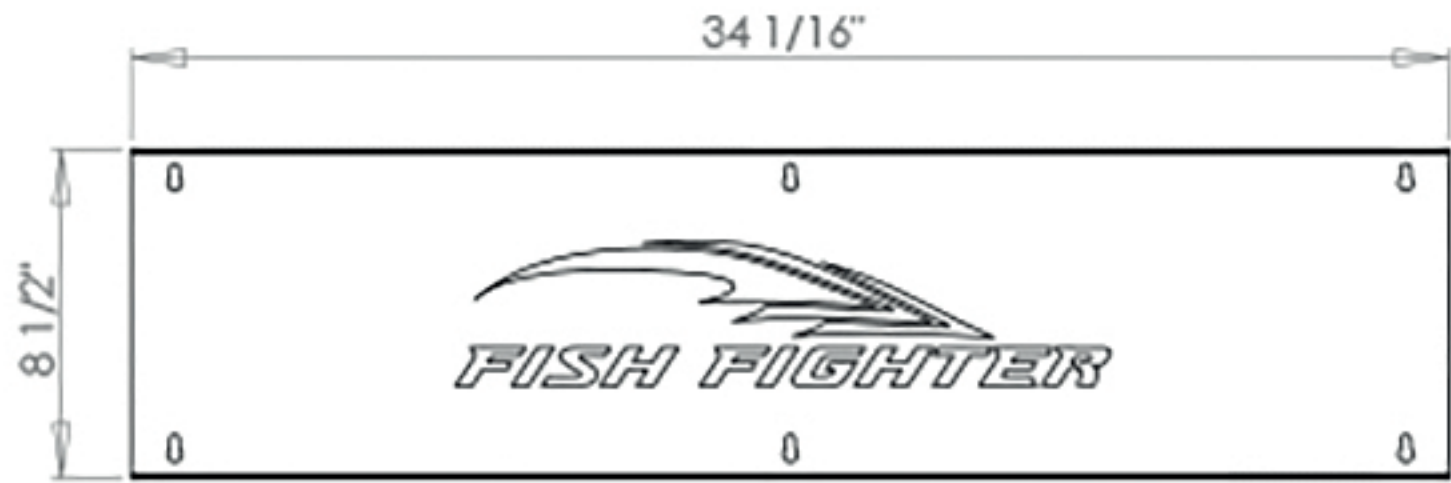

REV.	DESCRIPTION	DATE	APPROVED
------	-------------	------	----------

Inventive LLC In The Ditch Towing Products	
DESCRIPTION 6 Rod Large Rod Rack	
PART NO. ITD1424	
WEIGHT 1.66 LBS	

Looking for dependable rod holders & storage? Rely on Fish Fighter for quality and long-lasting products.