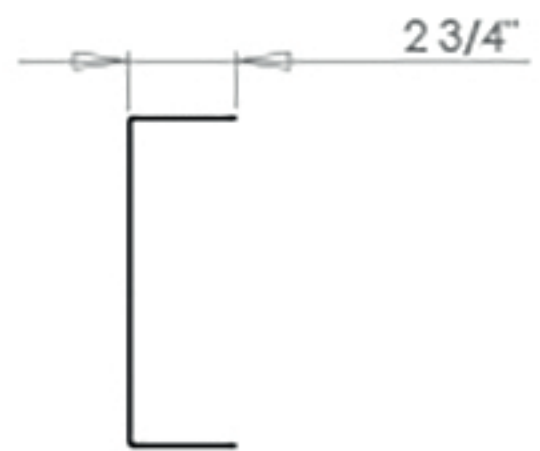

REV.	DESCRIPTION	DATE	APPROVED
------	-------------	------	----------

Inventive LLC In The Ditch Towing Products	
DESCRIPTION 6 Rod Large Rod Rack	
PART NO. ITD1424	
WEIGHT 1.66 LBS	

Looking for dependable rod holders & storage? Rely on Fish Fighter for quality and long-lasting products.