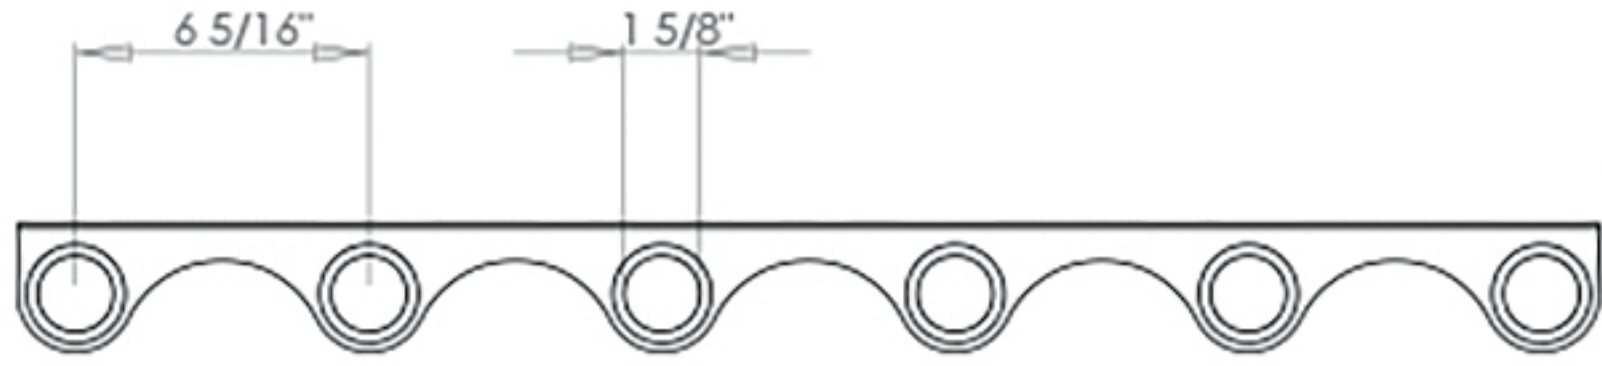

REV.	DESCRIPTION	DATE	APPROVED
------	-------------	------	----------

Inventive LLC In The Ditch Towing Products	
DESCRIPTION 6 Rod Large Rod Rack	
PART NO. ITD1424	
WEIGHT 1.66 LBS	

Looking for dependable rod holders & storage? Rely on Fish Fighter for quality and long-lasting products.