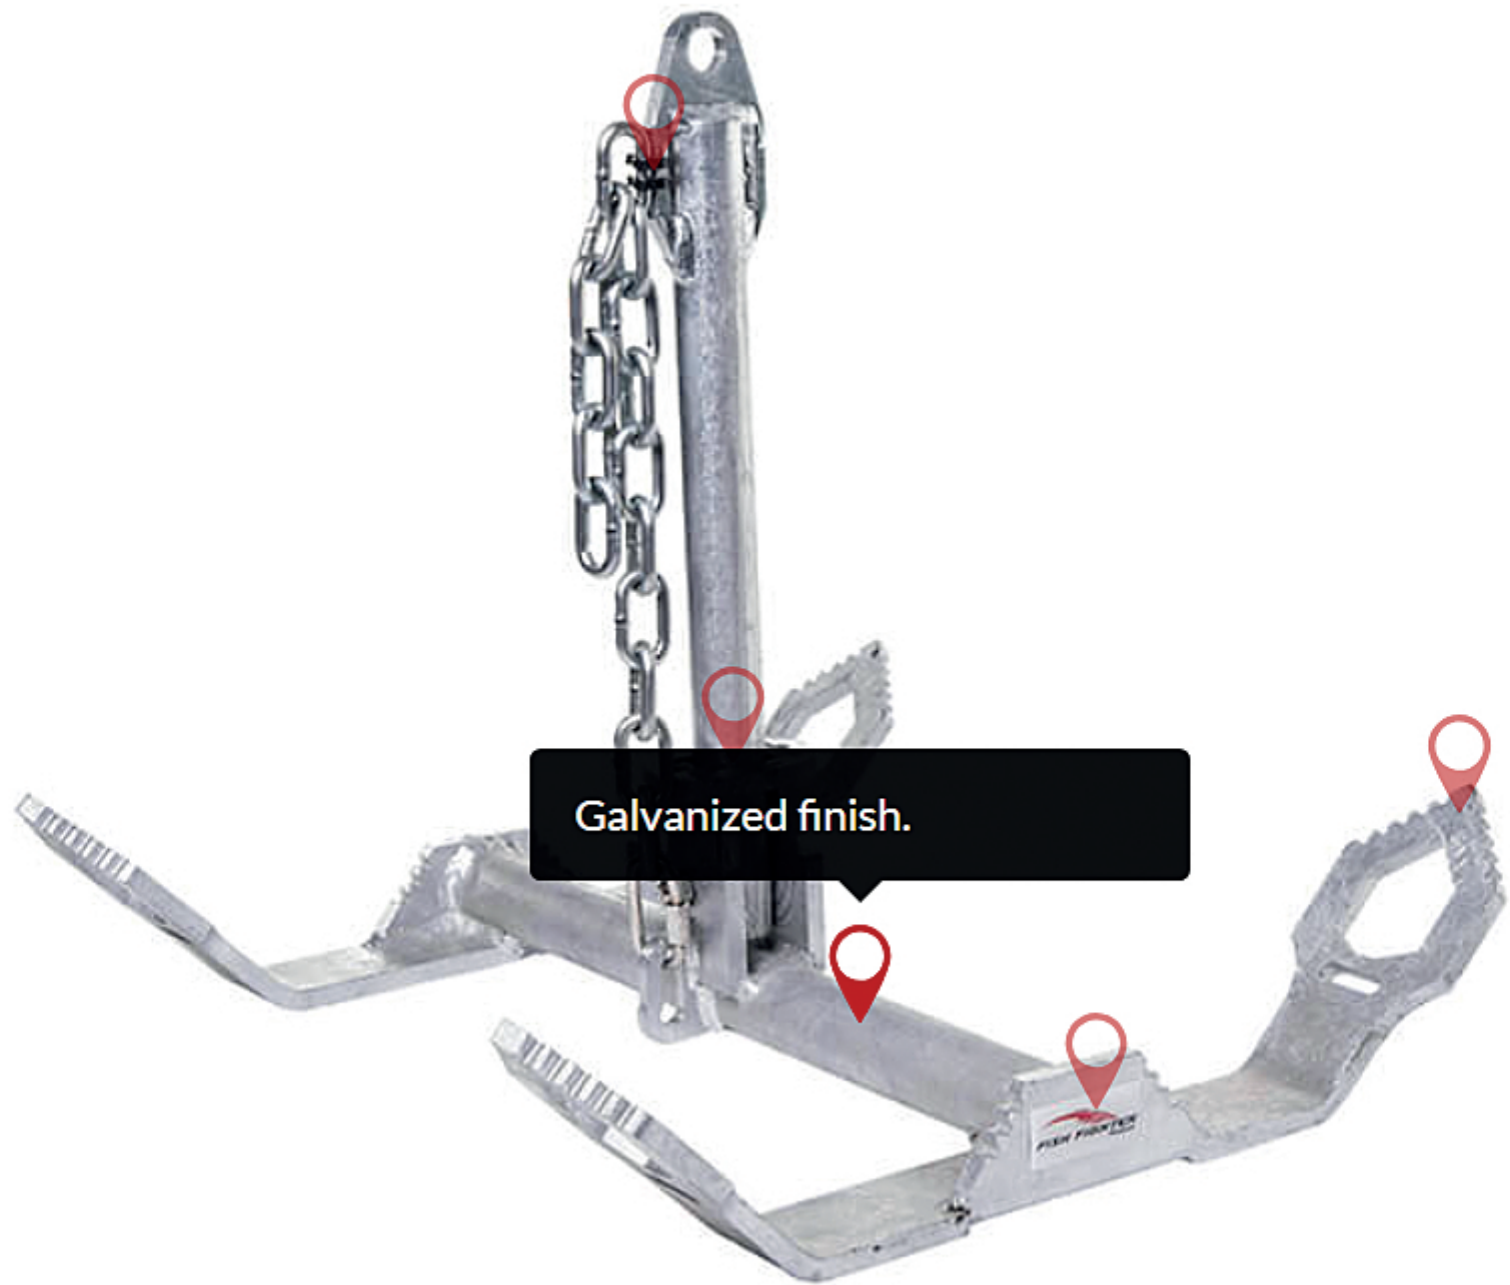

Break-free system helps you retrieve anchor if it becomes fouled.

Folding handle/shank folds out of the way, and serves as a handle

Galvanized finish.

FISH PROTECT

Made in Idaho, USA.

Grouser fluke system claws at gravel, clings to rocks, and penetrates hard river-bottoms.