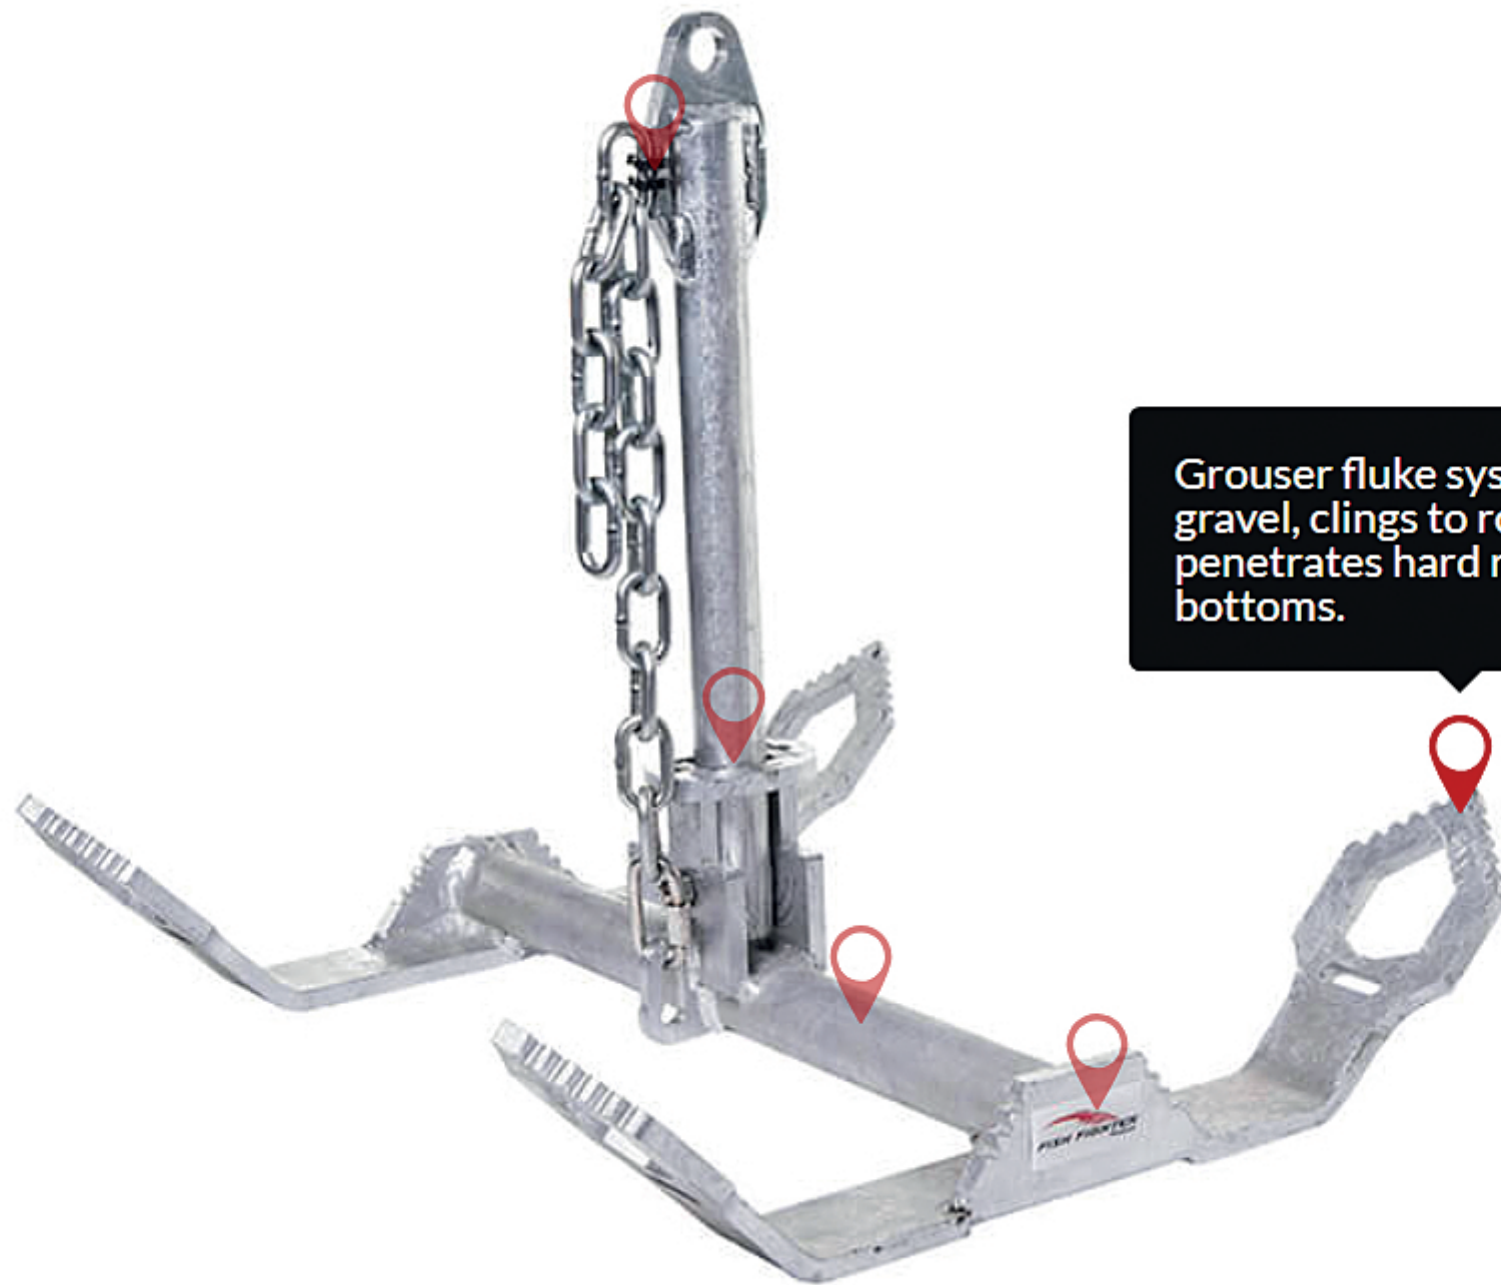

Break-free system helps you retrieve anchor if it becomes fouled.

Folding handle/shank folds out of the way, and serves as a handle

Galvanized finish.

FISH PROTECT

Made in Idaho, USA.

Grouser fluke system claws at gravel, clings to rocks, and penetrates hard river-bottoms.