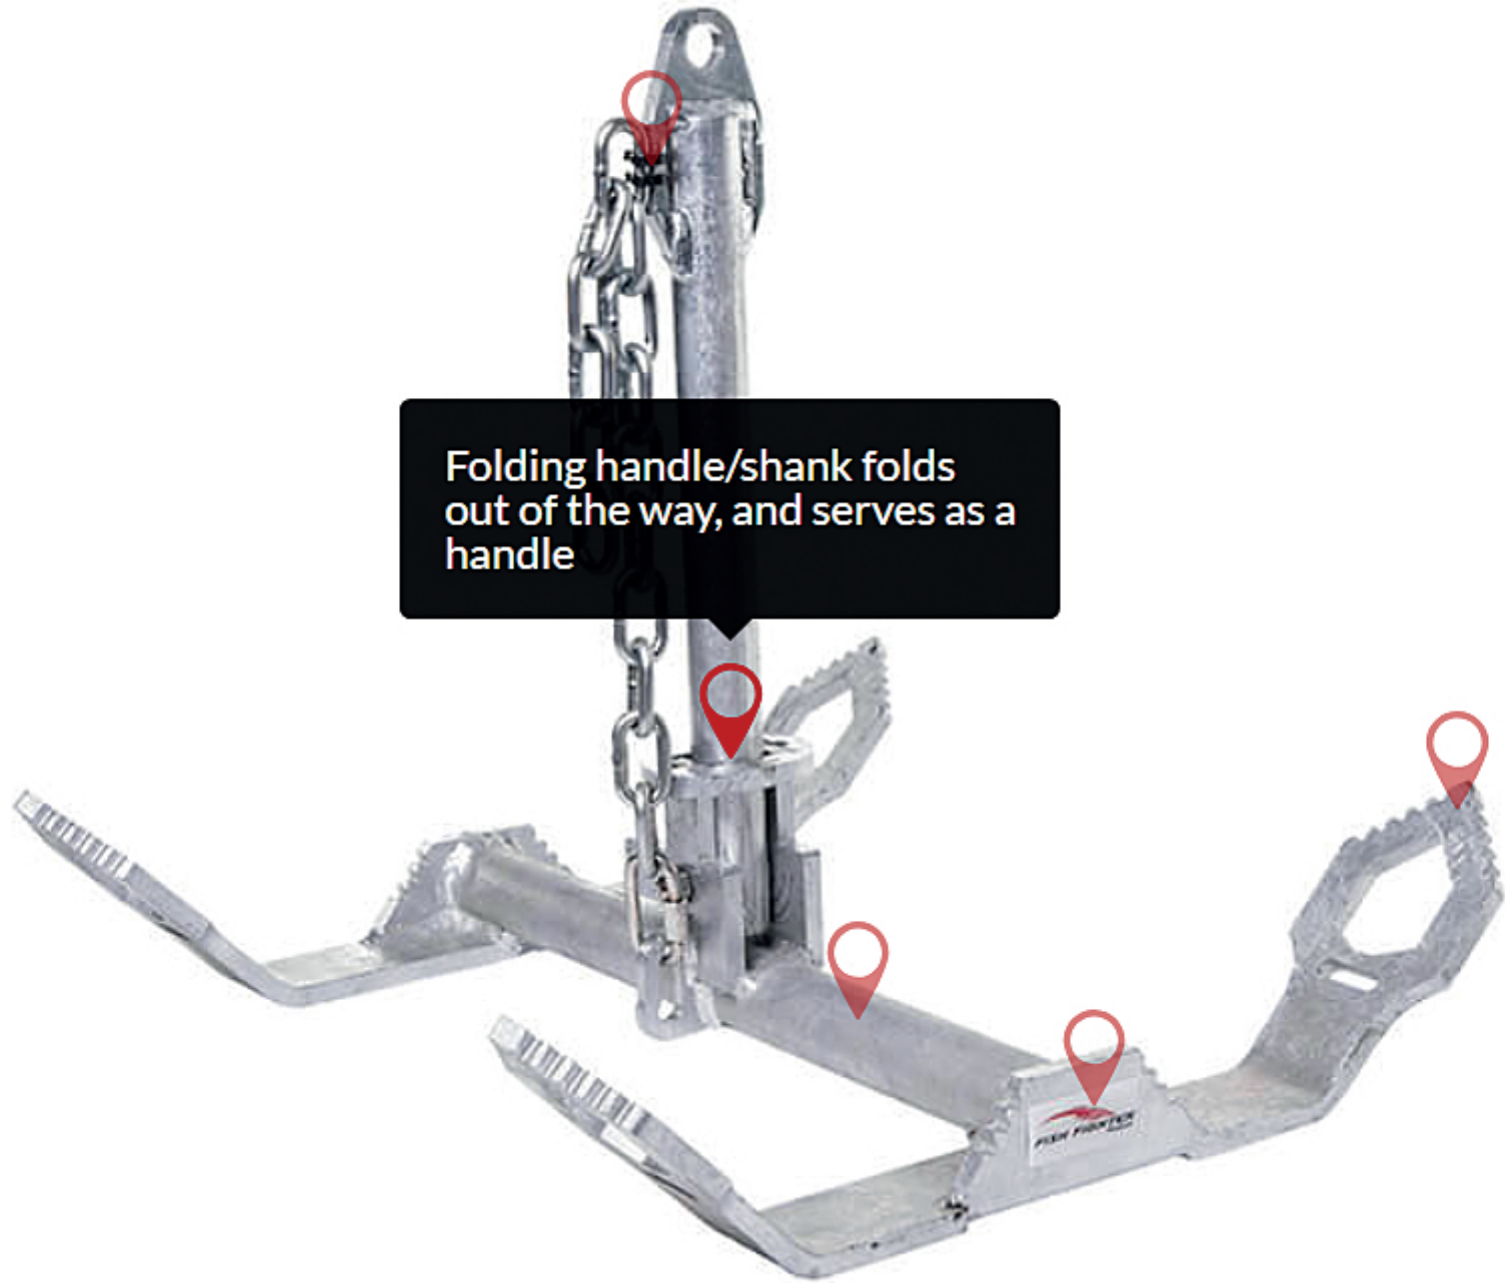

Break-free system helps you retrieve anchor if it becomes fouled.

Folding handle/shank folds out of the way, and serves as a handle

Galvanized finish.

FISH PROTECT

Made in Idaho, USA.

Grouser fluke system claws at gravel, clings to rocks, and penetrates hard river-bottoms.